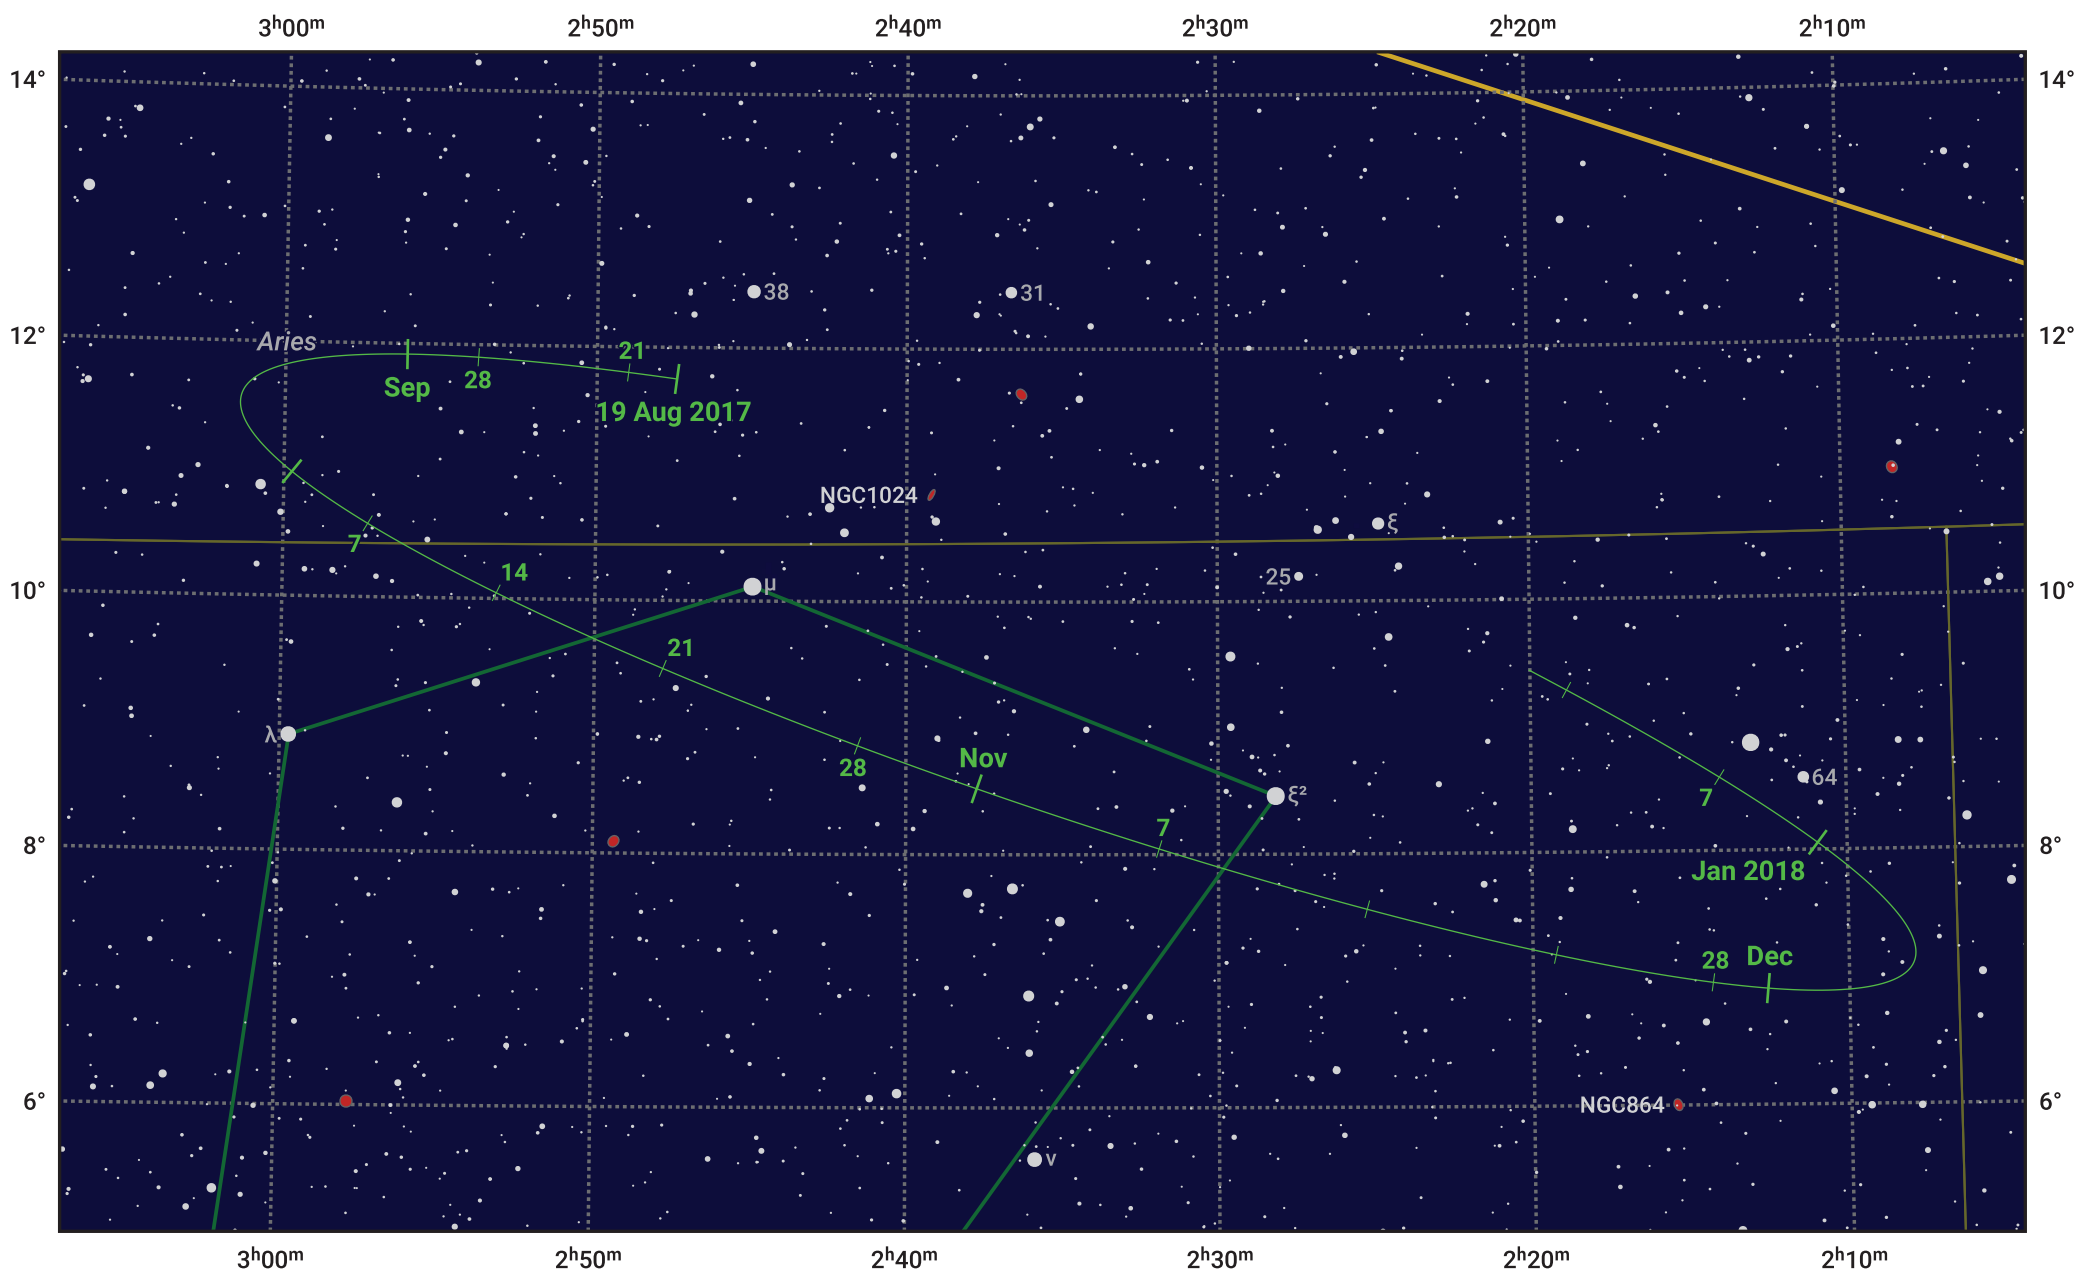

# The path of Asteroid 44 Nysa around opposition on 2 Nov 2017

© Dominic Ford 2011–2024. Date markers placed at midnight UTC. Downloaded from <https://in-the-sky.org>

Magnitude scale: 11.0 10.0 9.0 8.0 7.0 6.0 5.0 4.0

- Ecliptic Plane
- Galaxy
- Bright nebula
- Open cluster
- ⊕ Globular cluster

Date	Mag	Phase
2017 Sep 1	11.0	96%
2017 Oct 1	10.3	98%
2017 Oct 2	10.2	98%
2017 Nov 1	9.4	100%
2017 Dec 1	10.0	98%
2018 Jan 1	10.6	96%