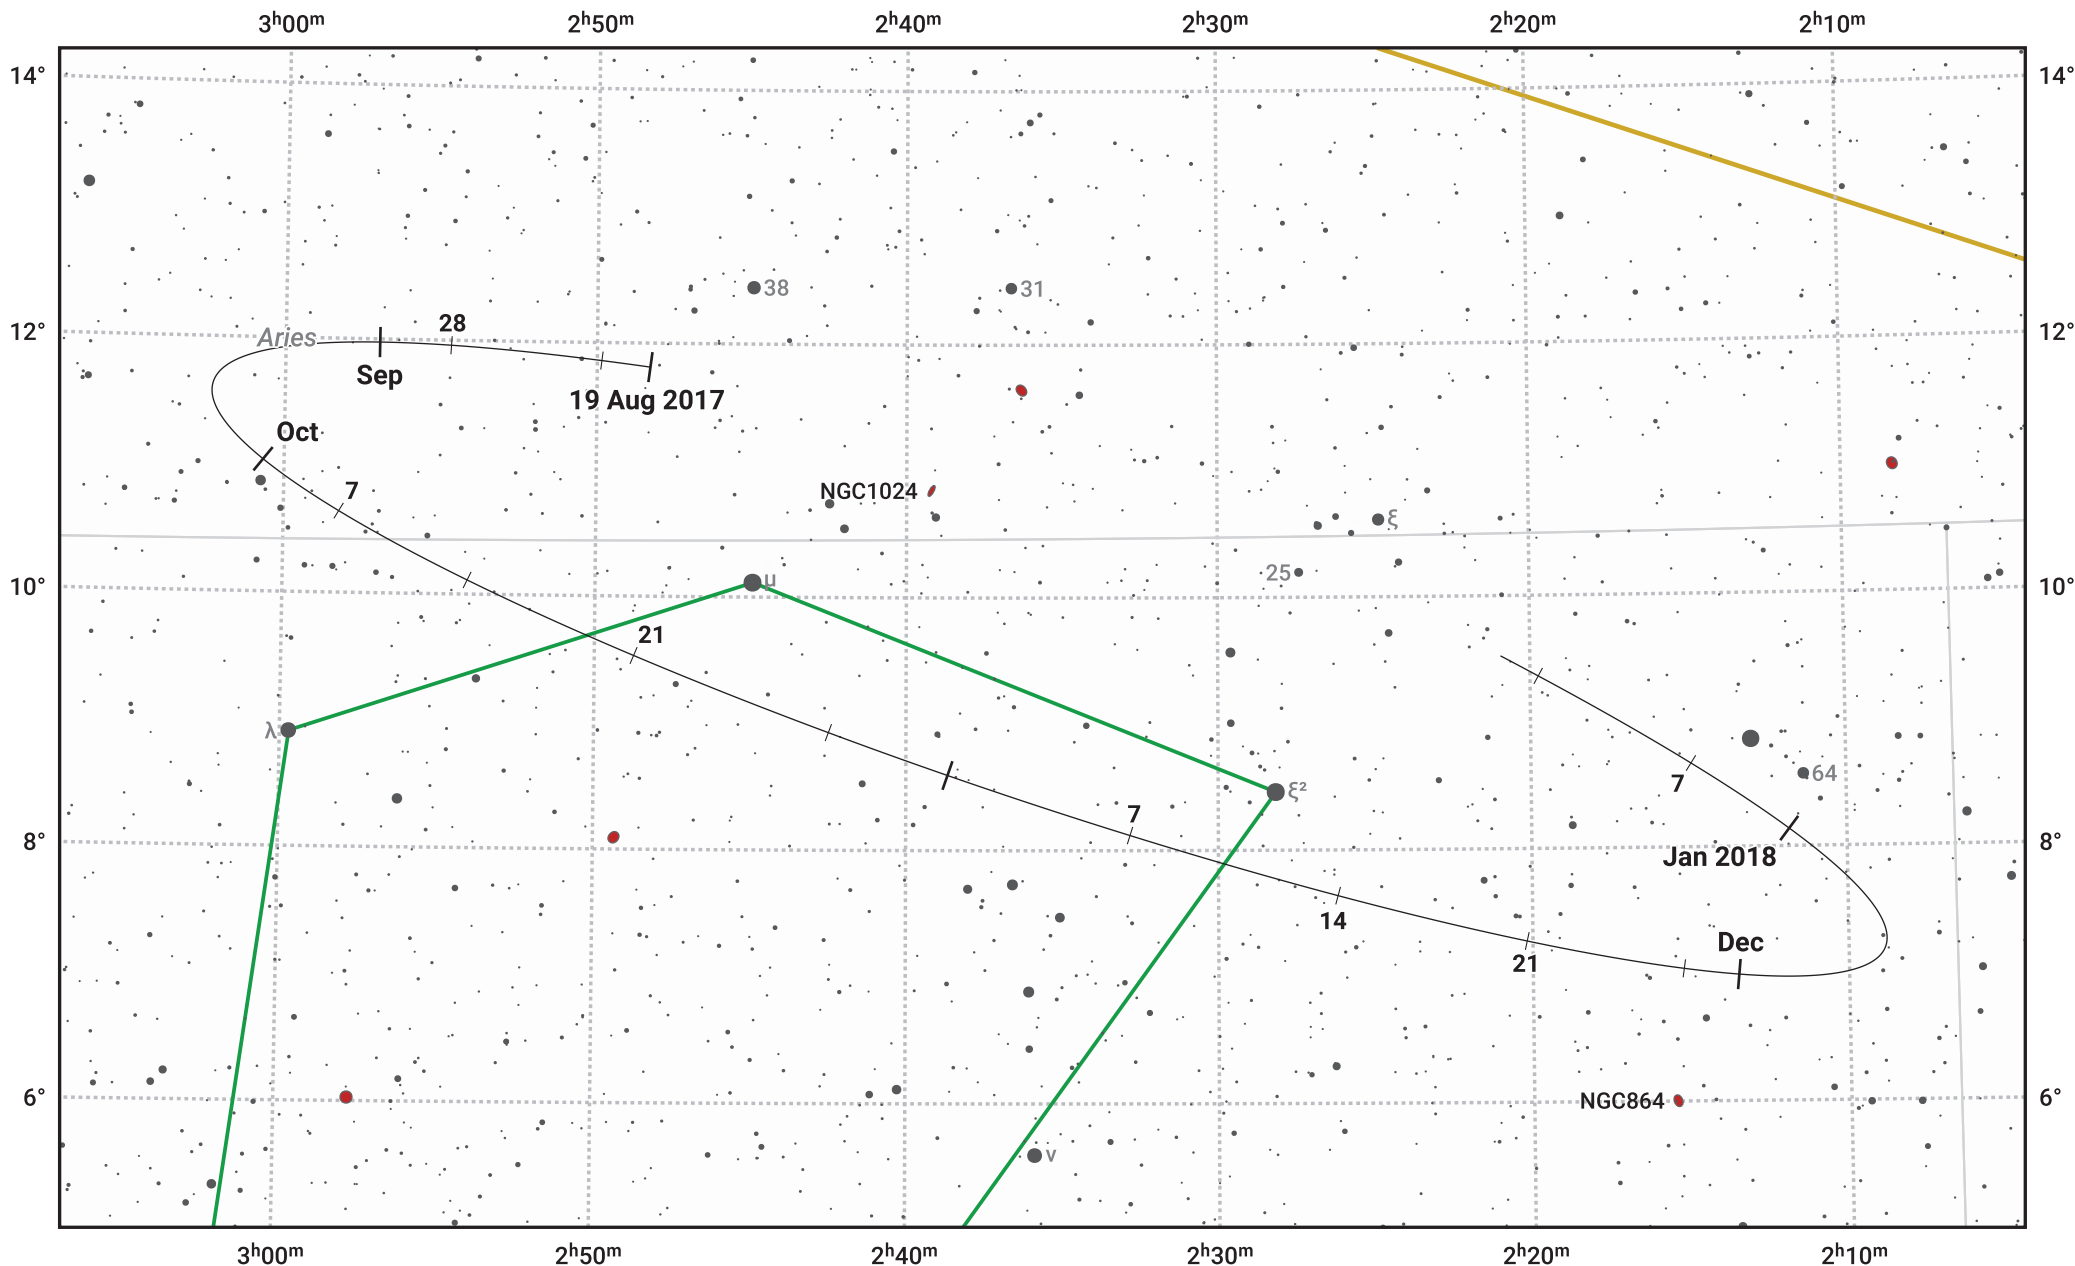

The path of Asteroid 44 Nysa around opposition on 2 Nov 2017

© Dominic Ford 2011–2024. Date markers placed at midnight UTC. Downloaded from <https://in-the-sky.org>

Magnitude scale: 11.0 10.0 9.0 8.0 7.0 6.0 5.0 4.0

— Ecliptic Plane

Galaxy

Bright nebula

Open cluster

Globular cluster

Date	Mag	Phase
2017 Sep 1	11.0	96%
2017 Oct 1	10.3	98%
2017 Oct 2	10.2	98%
2017 Nov 1	9.4	100%
2017 Dec 1	10.0	98%
2018 Jan 1	10.6	96%