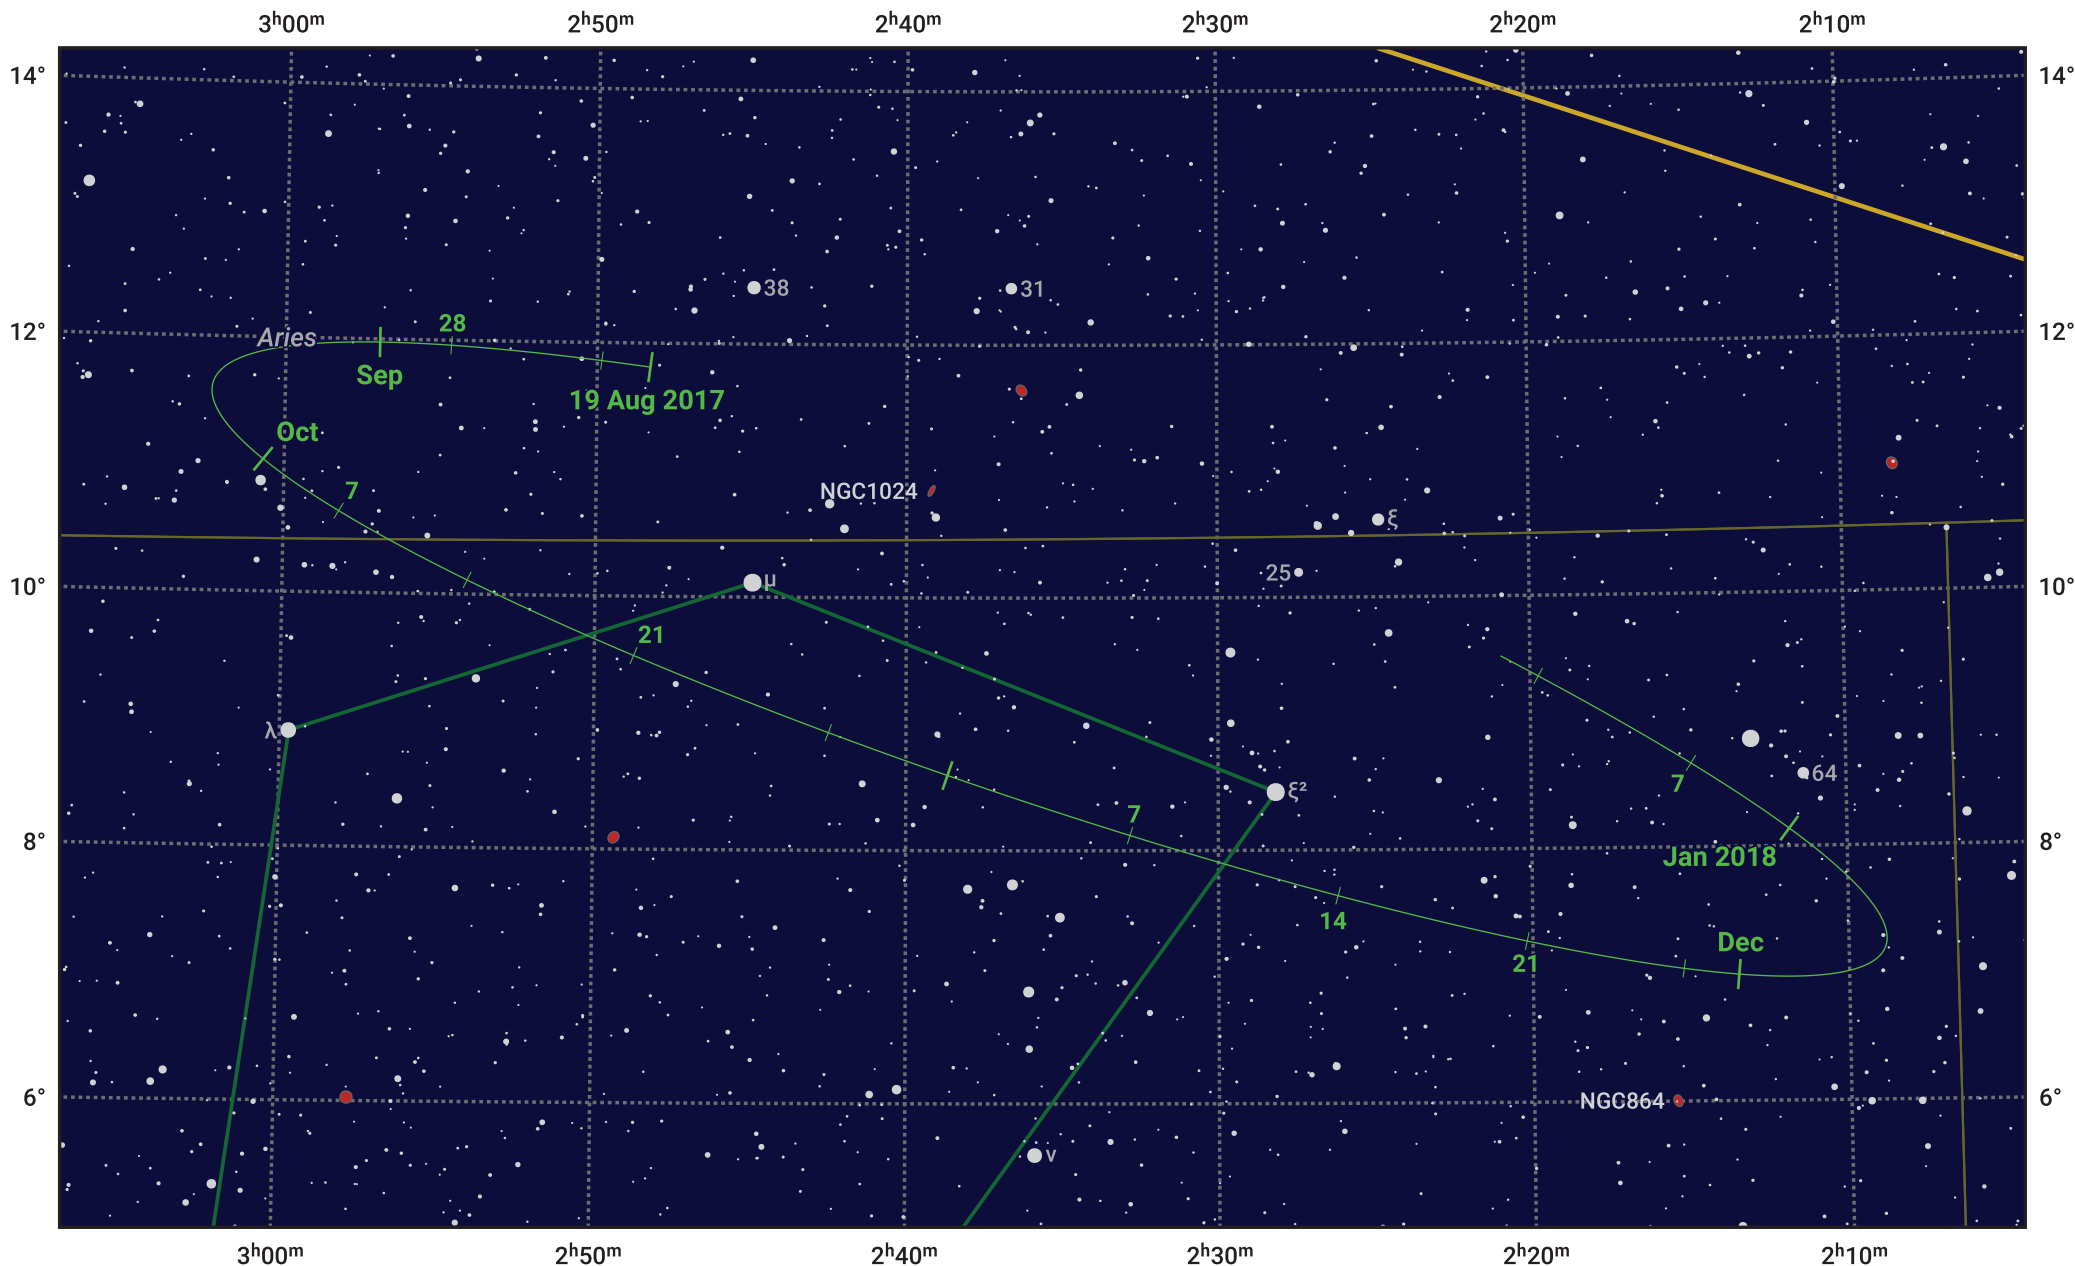

The path of Asteroid 44 Nysa around opposition on 2 Nov 2017

© Dominic Ford 2011–2024. Date markers placed at midnight UTC. Downloaded from <https://in-the-sky.org>

Magnitude scale: 11.0 10.0 9.0 8.0 7.0 6.0 5.0 4.0

— Ecliptic Plane

- Galaxy
- Bright nebula
- Open cluster
- ⊕ Globular cluster

Date	Mag	Phase
2017 Sep 1	11.0	96%
2017 Oct 1	10.3	98%
2017 Oct 2	10.2	98%
2017 Nov 1	9.4	100%
2017 Dec 1	10.0	98%
2018 Jan 1	10.6	96%