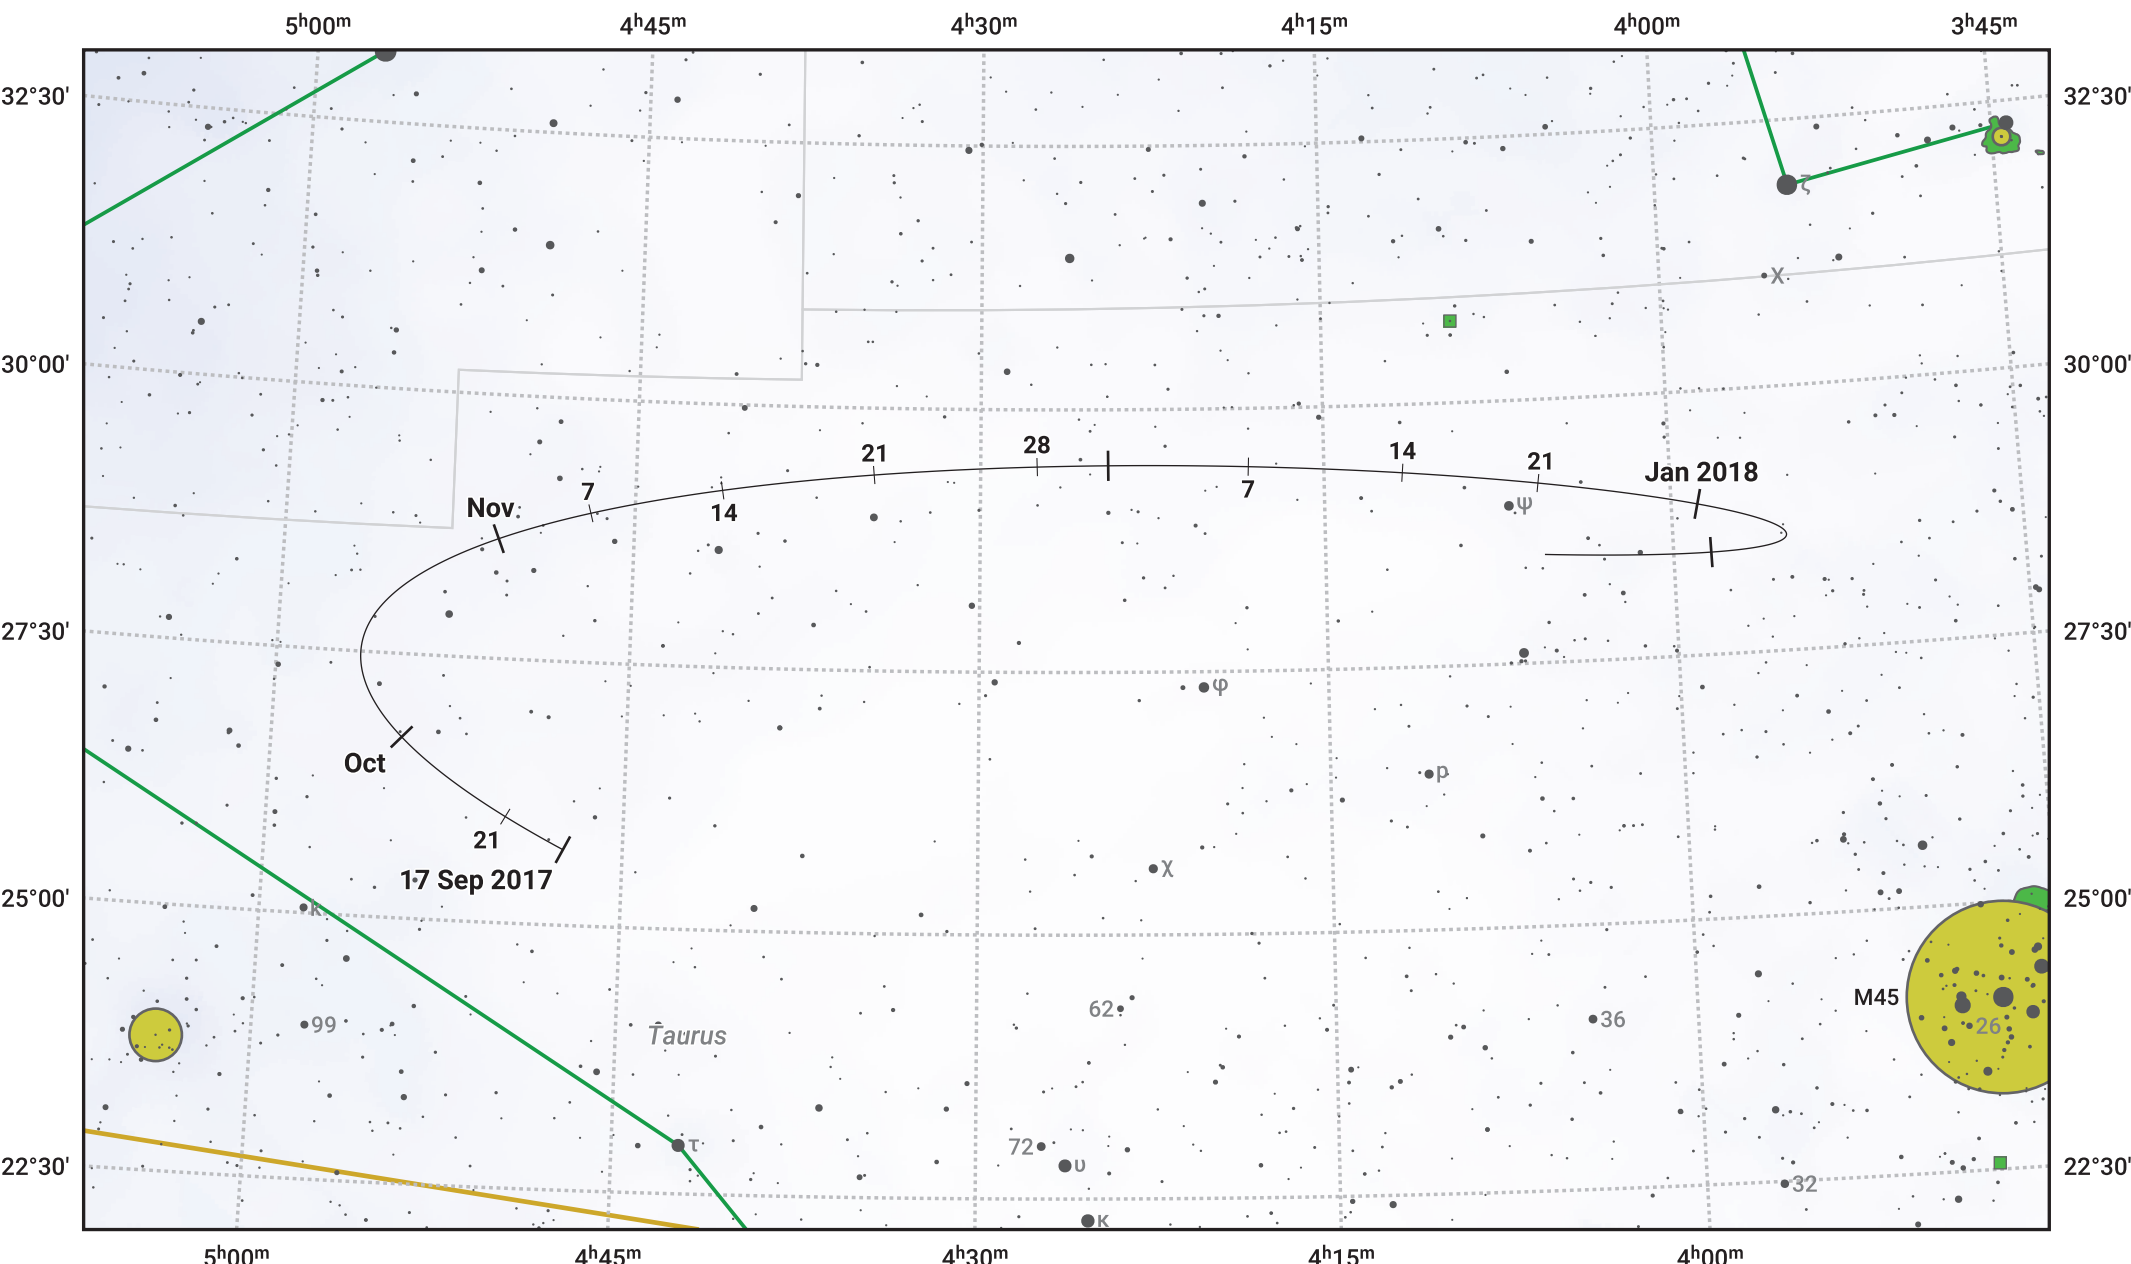

The path of Asteroid 349 Dembowska around opposition on 1 Dec 2017

© Dominic Ford 2011–2024. Date markers placed at midnight UTC. Downloaded from <https://in-the-sky.org>

Magnitude scale: 10.0 9.0 8.0 7.0 6.0 5.0 4.0 3.0 2.0

- Galaxy
- Bright nebula
- Open cluster
- Globular cluster
- Ecliptic Plane

Date	Mag
2017 Oct 1	10.9
2017 Nov 1	10.3
2017 Nov 13	10.1
2017 Dec 1	9.8
2018 Jan 1	10.4
2018 Feb 1	11.1
2018 Feb 3	11.1