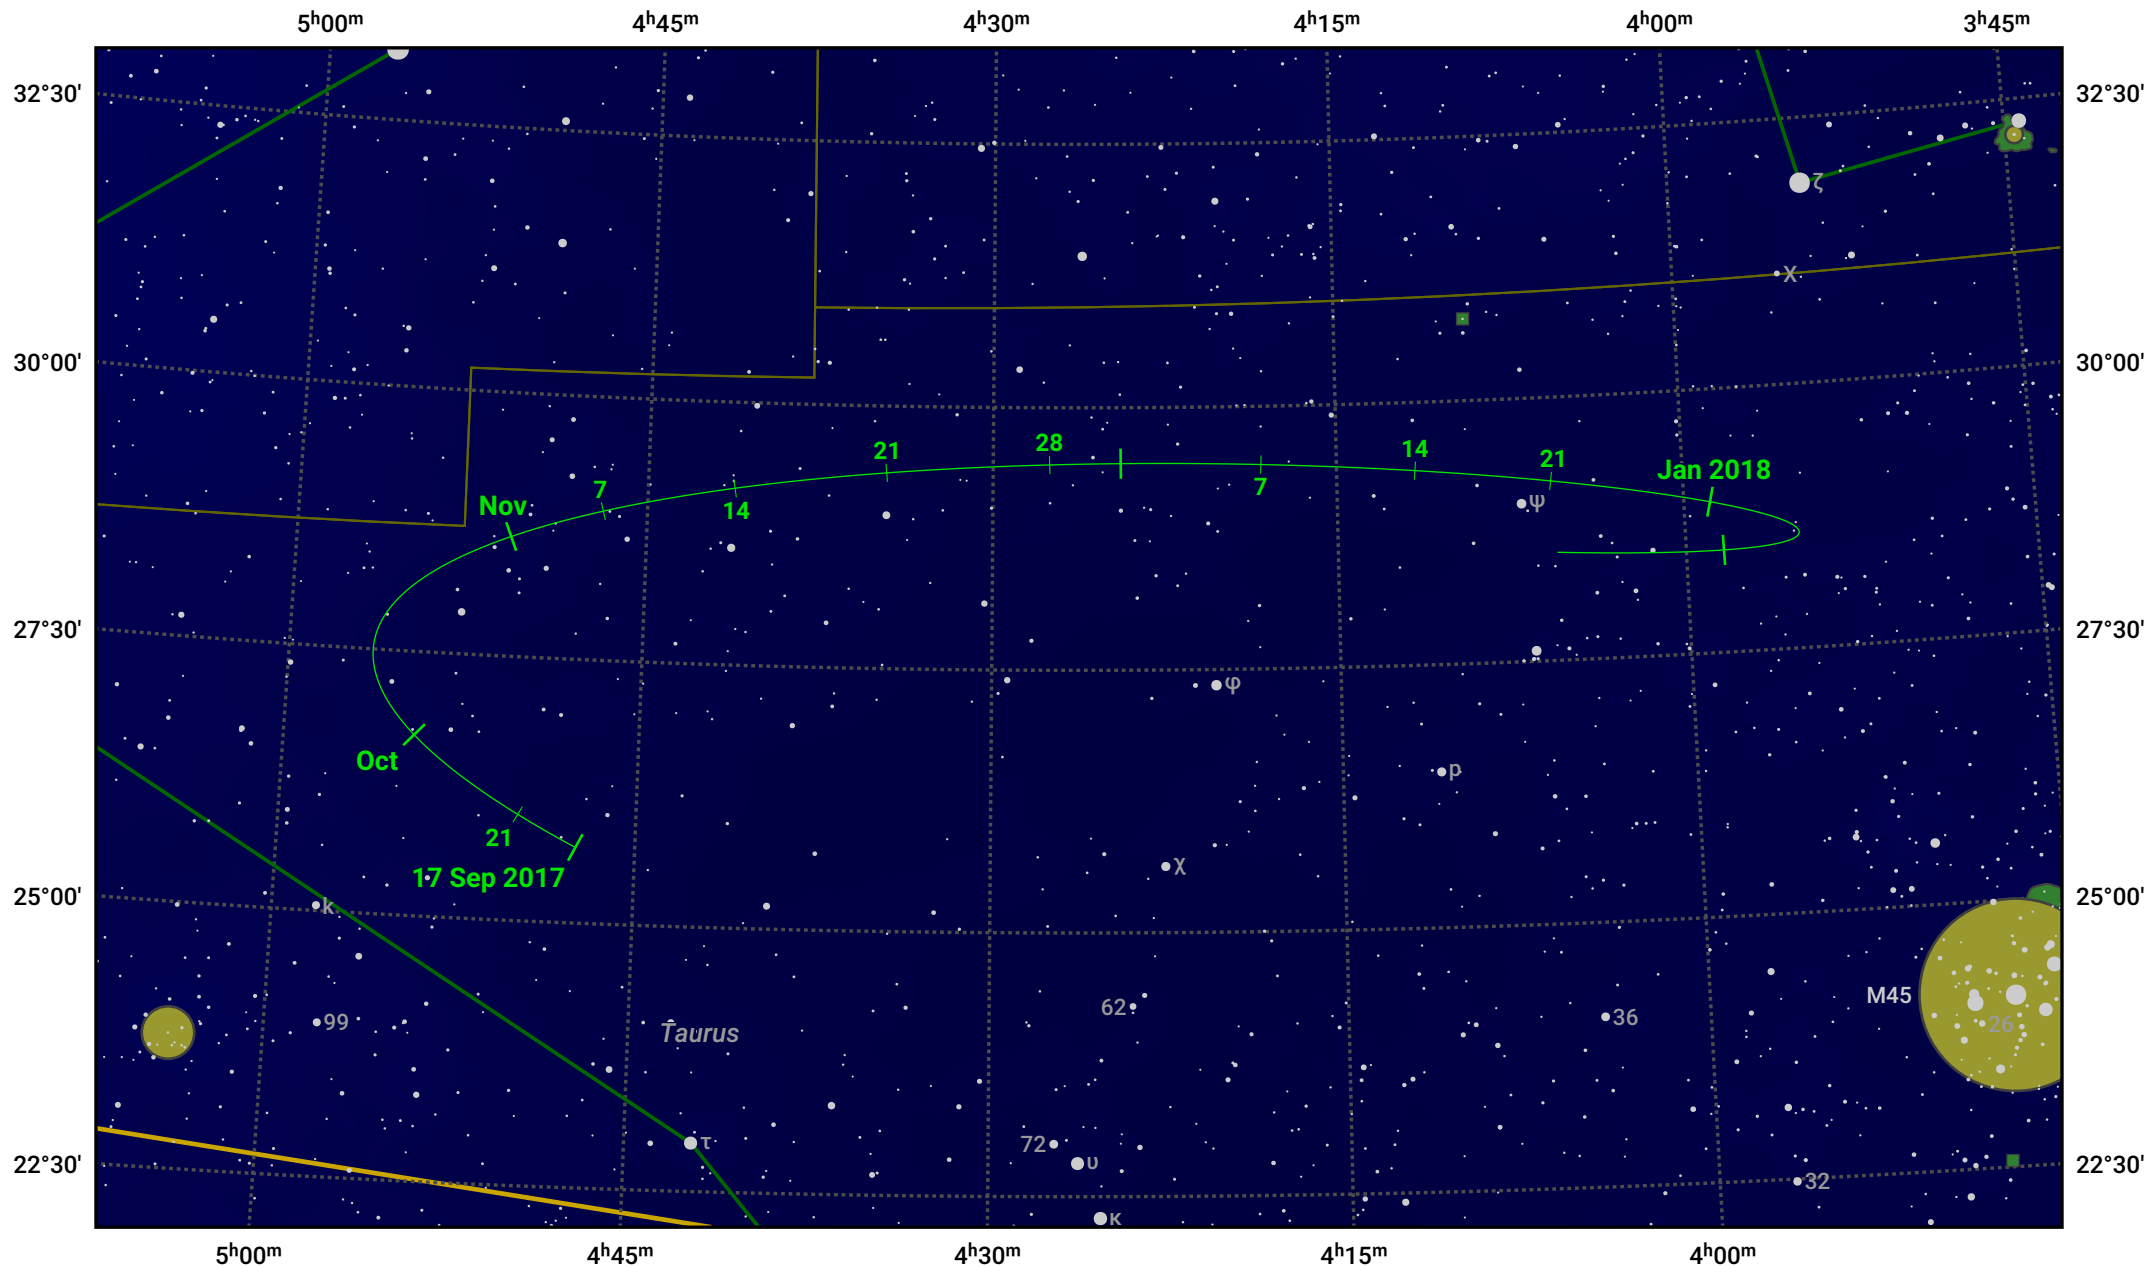

# The path of Asteroid 349 Dembowska around opposition on 1 Dec 2017

© Dominic Ford 2011–2024. Date markers placed at midnight UTC. Downloaded from <https://in-the-sky.org>

Magnitude scale: 10.0 9.0 8.0 7.0 6.0 5.0 4.0 3.0 2.0

— Ecliptic Plane

Galaxy    Bright nebula    Open cluster    Globular cluster

Date	Mag
2017 Oct 1	10.9
2017 Nov 1	10.3
2017 Nov 13	10.1
2017 Dec 1	9.8
2018 Jan 1	10.4
2018 Feb 1	11.1
2018 Feb 3	11.1