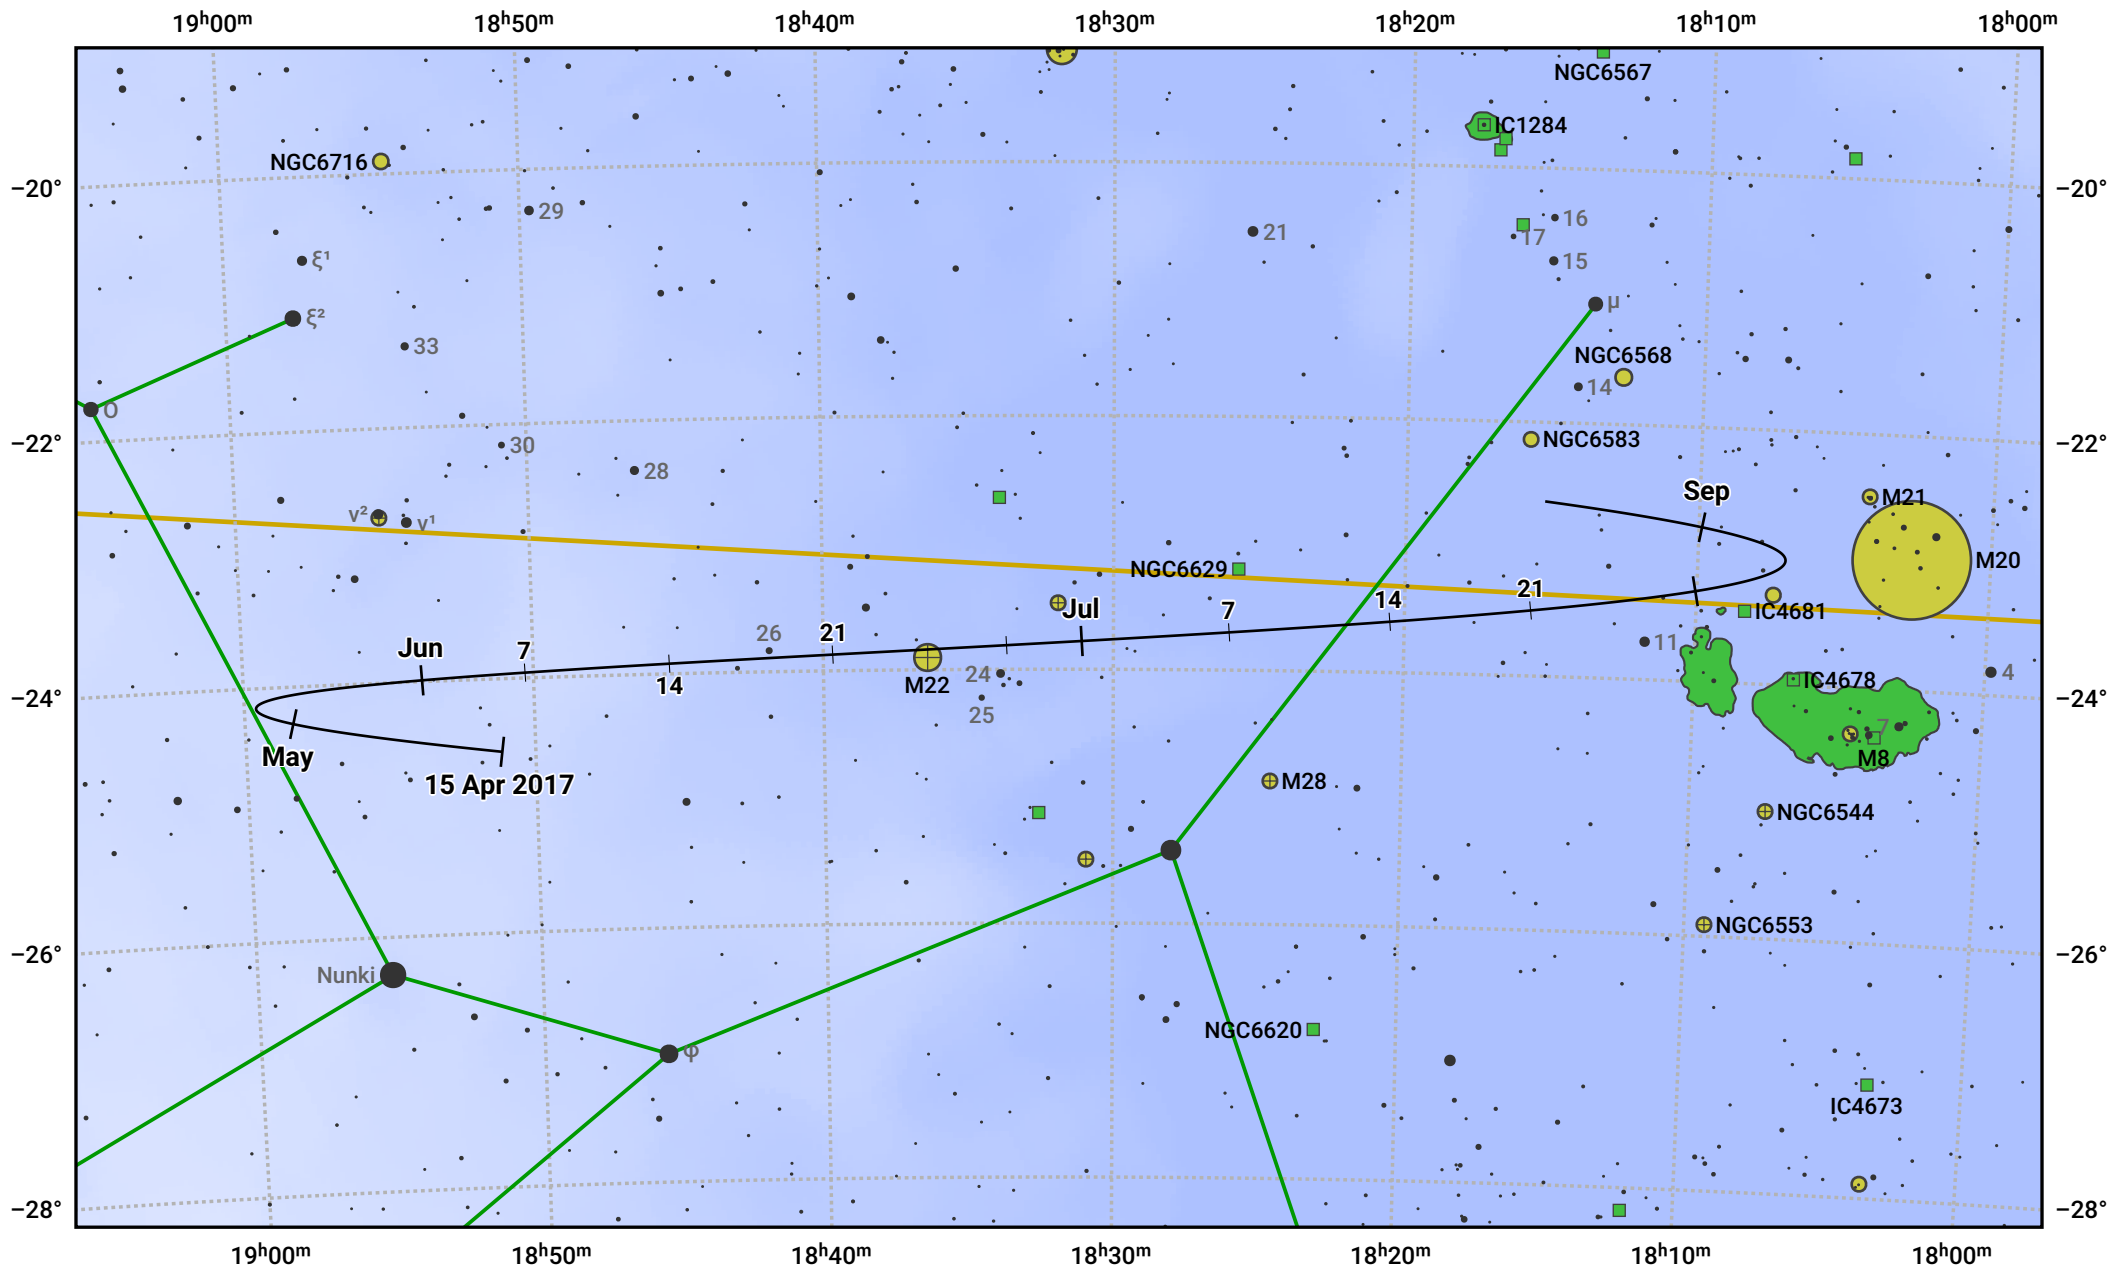

The path of Asteroid 10 Hygiea around opposition on 29 Jun 2017

© Dominic Ford 2011–2024. Date markers placed at midnight UTC. Downloaded from <https://in-the-sky.org>

Magnitude scale: · 9.0 · 8.0 · 7.0 · 6.0 · 5.0 · 4.0 · 3.0 · 2.0

— Ecliptic Plane

● Galaxy ■ Bright nebula ● Open cluster ⊕ Globular cluster

Date	Mag
2017 May 1	10.6
2017 Jun 1	10.0
2017 Jun 12	9.8
2017 Jul 1	9.4
2017 Aug 1	10.2
2017 Sep 1	10.8
2017 Sep 2	10.8