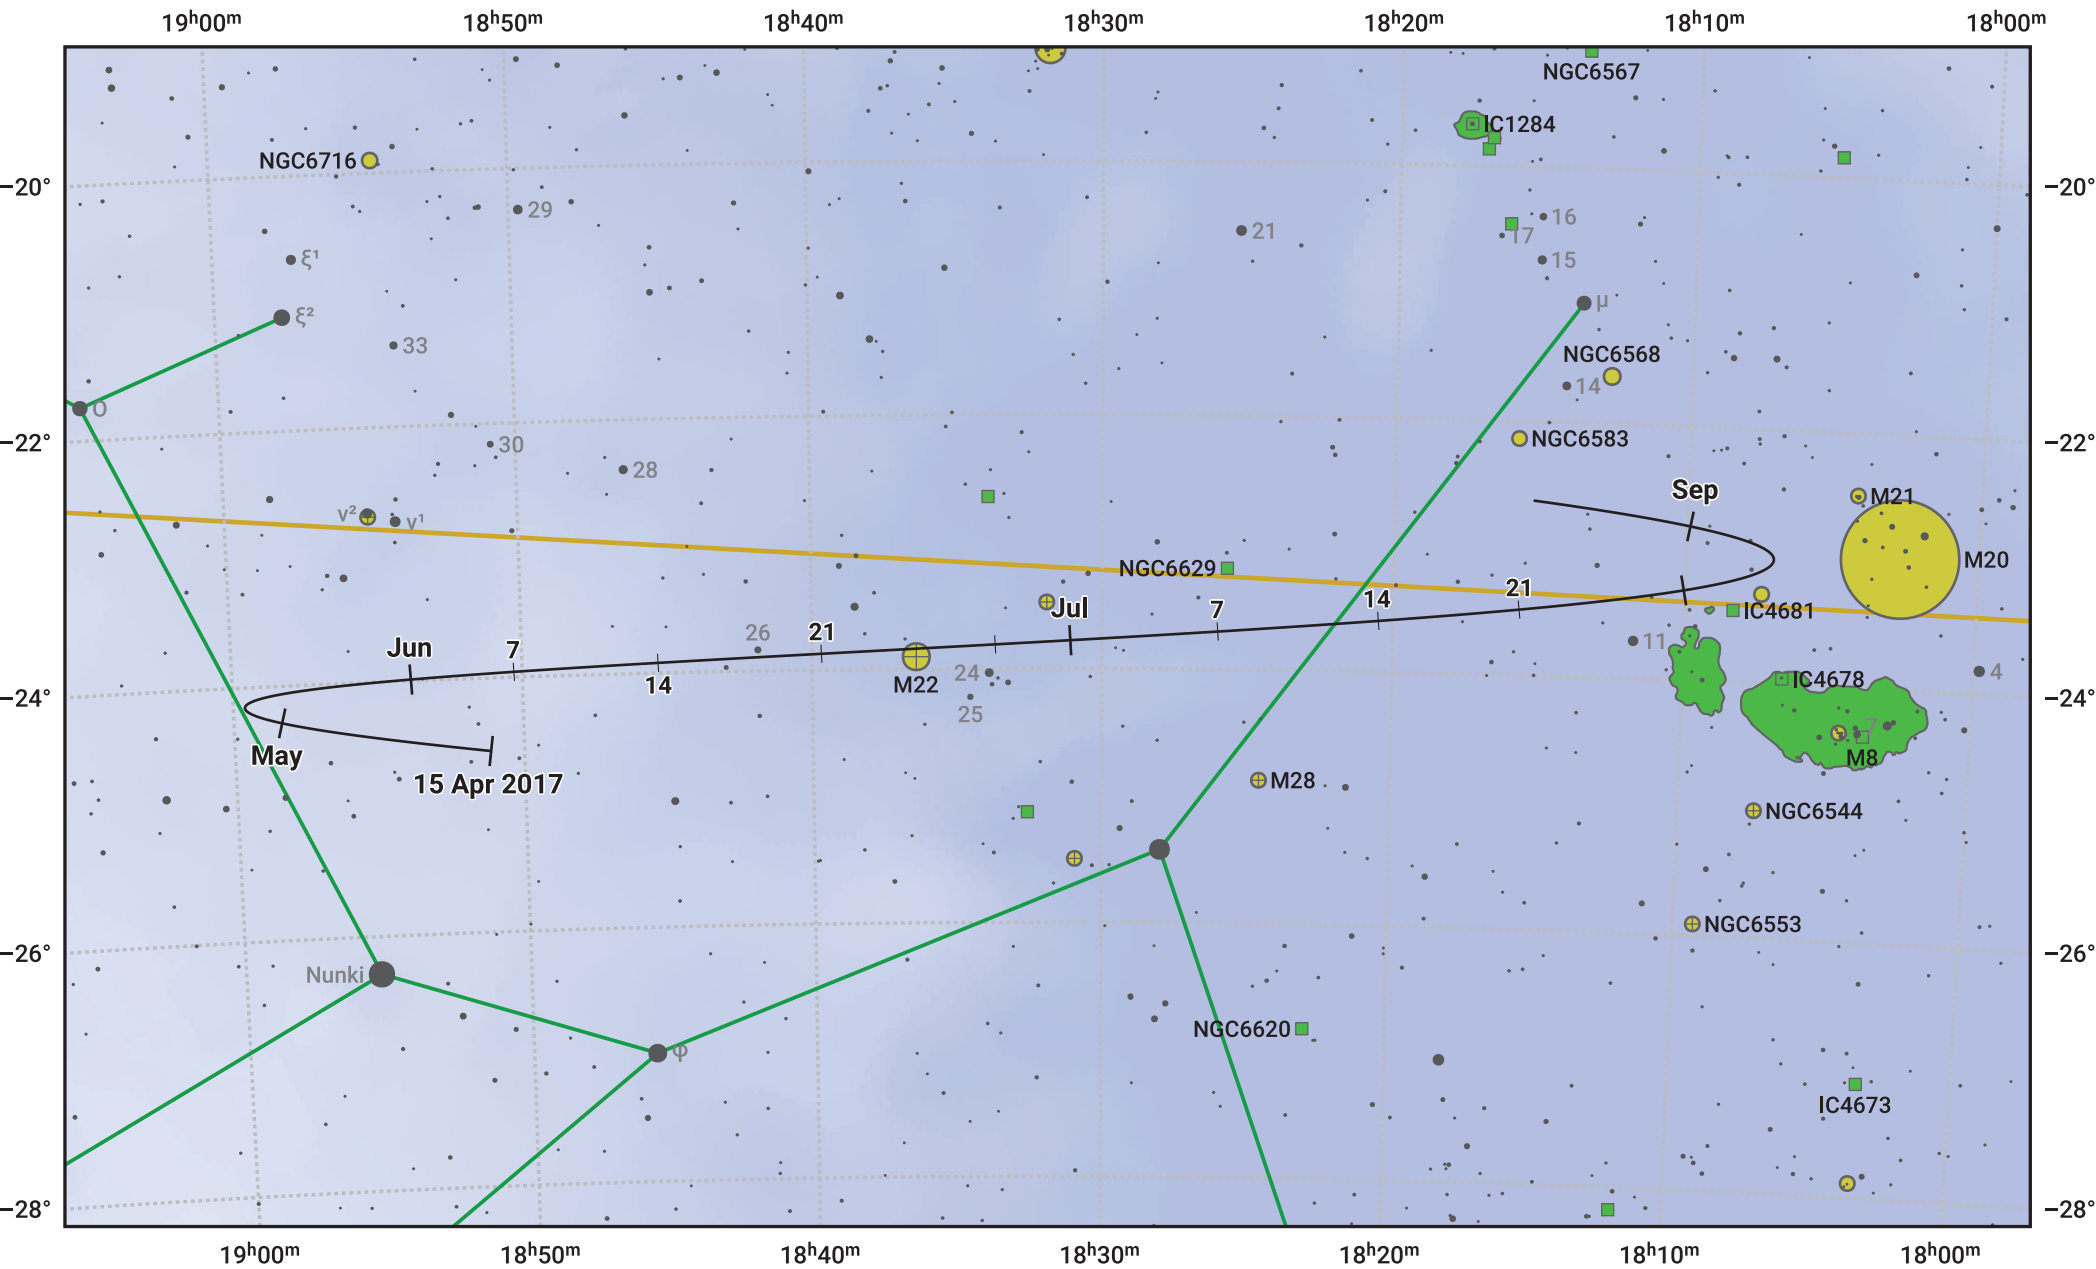

The path of Asteroid 10 Hygiea around opposition on 29 Jun 2017

© Dominic Ford 2011–2024. Date markers placed at midnight UTC. Downloaded from <https://in-the-sky.org>

Magnitude scale: ● 9.0 ● 8.0 ● 7.0 ● 6.0 ● 5.0 ● 4.0 ● 3.0 ● 2.0

— Ecliptic Plane

● Galaxy ■ Bright nebula ● Open cluster ⊕ Globular cluster

Date	Mag
2017 May 1	10.6
2017 Jun 1	10.0
2017 Jun 12	9.8
2017 Jul 1	9.4
2017 Aug 1	10.2
2017 Sep 1	10.8
2017 Sep 2	10.8