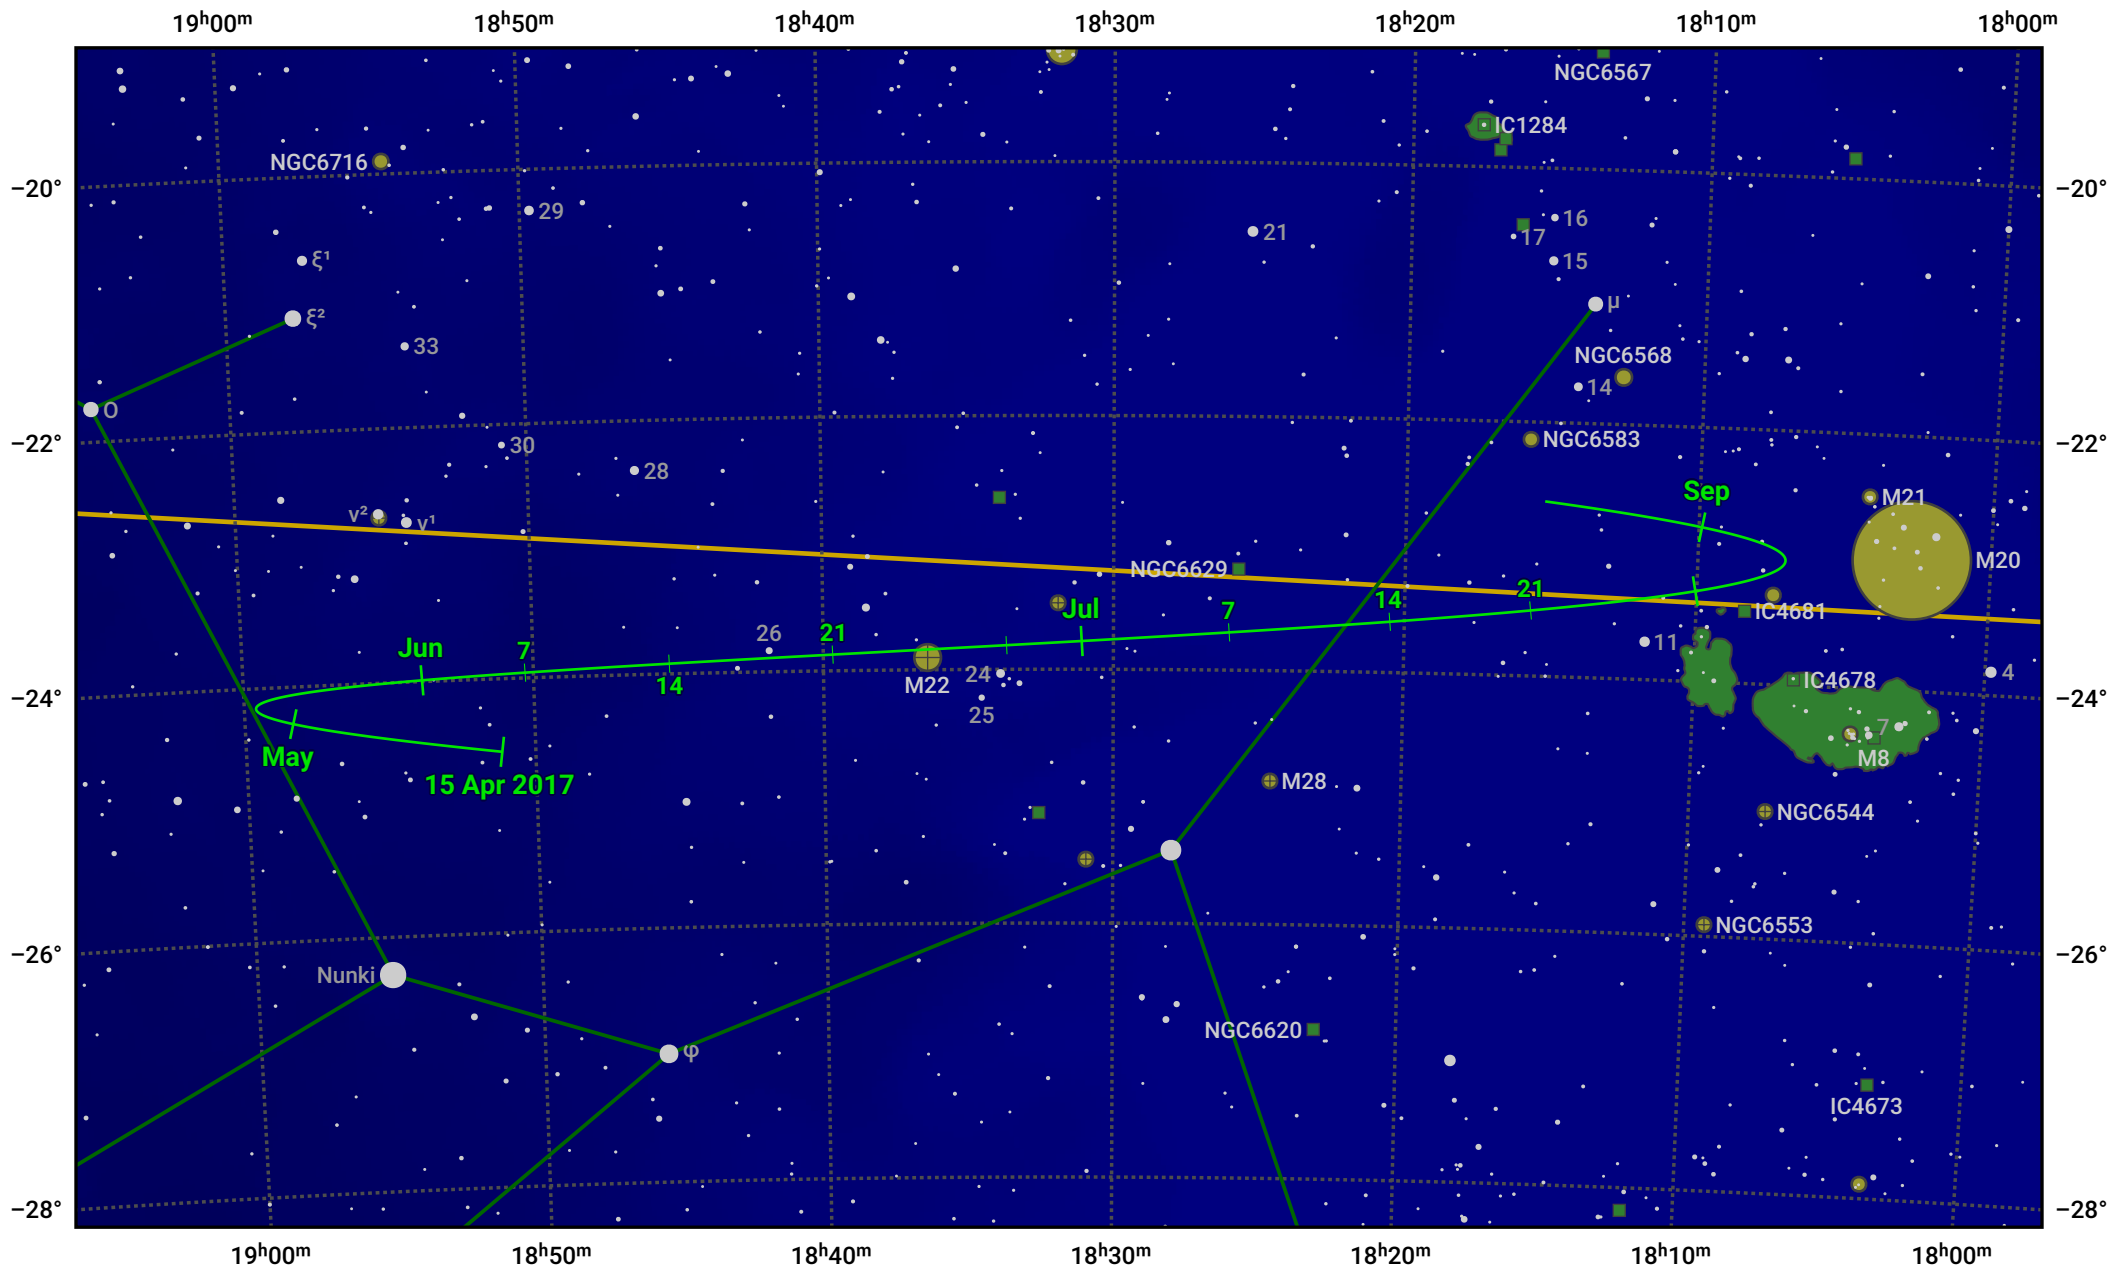

# The path of Asteroid 10 Hygiea around opposition on 29 Jun 2017

© Dominic Ford 2011–2024. Date markers placed at midnight UTC. Downloaded from <https://in-the-sky.org>

Magnitude scale: ● 9.0 ● 8.0 ● 7.0 ● 6.0 ● 5.0 ● 4.0 ● 3.0 ● 2.0

— Ecliptic Plane

● Galaxy ■ Bright nebula ● Open cluster ● Globular cluster

Date	Mag
2017 May 1	10.6
2017 Jun 1	10.0
2017 Jun 12	9.8
2017 Jul 1	9.4
2017 Aug 1	10.2
2017 Sep 1	10.8
2017 Sep 2	10.8