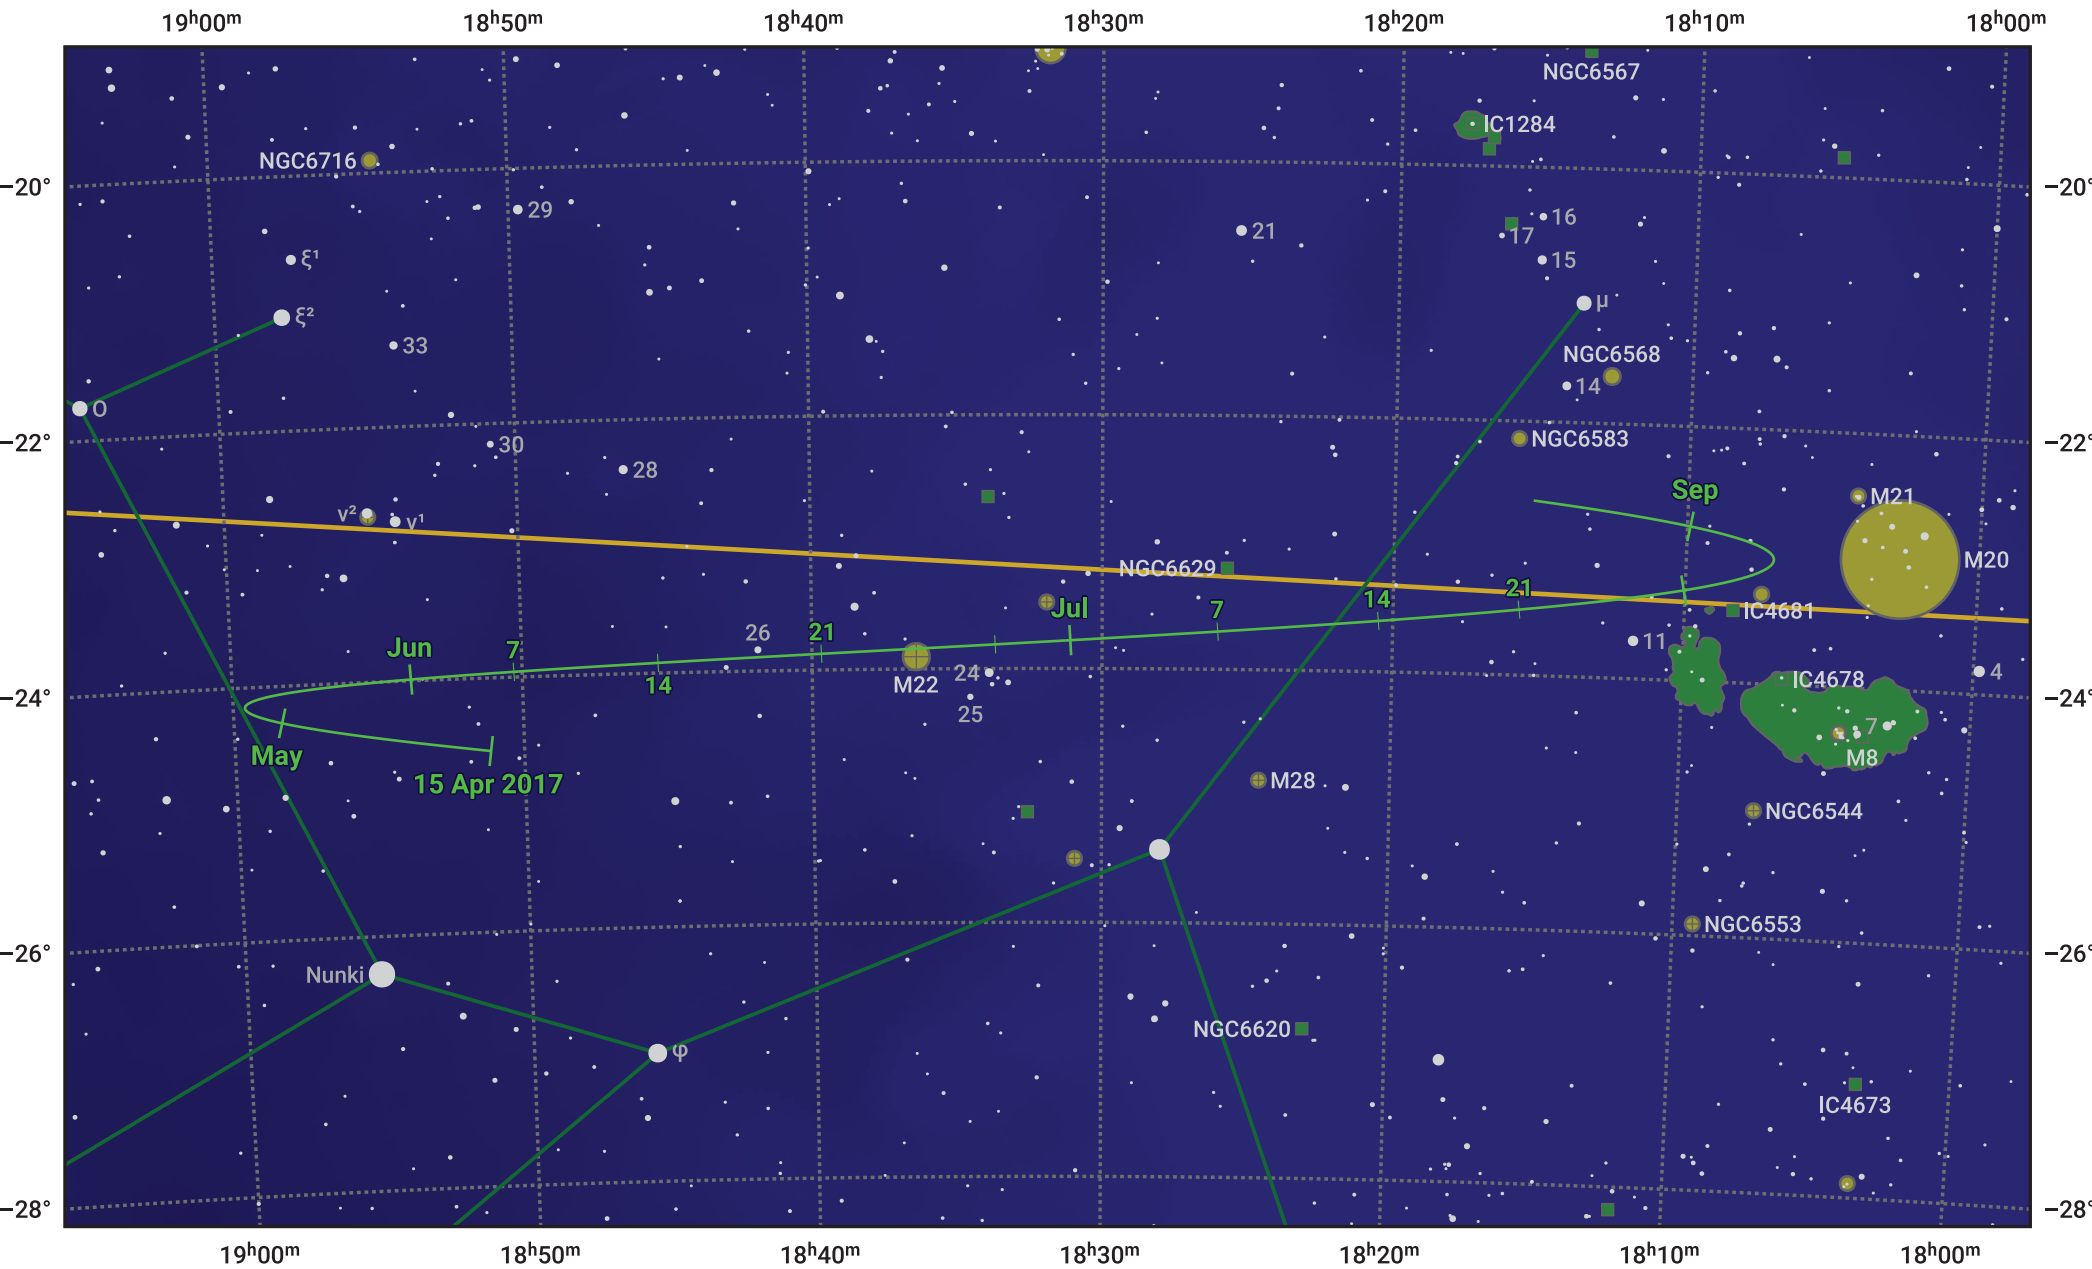

The path of Asteroid 10 Hygiea around opposition on 29 Jun 2017

© Dominic Ford 2011–2024. Date markers placed at midnight UTC. Downloaded from <https://in-the-sky.org>

Magnitude scale: 9.0 8.0 7.0 6.0 5.0 4.0 3.0 2.0

— Ecliptic Plane

Galaxy Bright nebula Open cluster Globular cluster

Date	Mag
2017 May 1	10.6
2017 Jun 1	10.0
2017 Jun 12	9.8
2017 Jul 1	9.4
2017 Aug 1	10.2
2017 Sep 1	10.8
2017 Sep 2	10.8