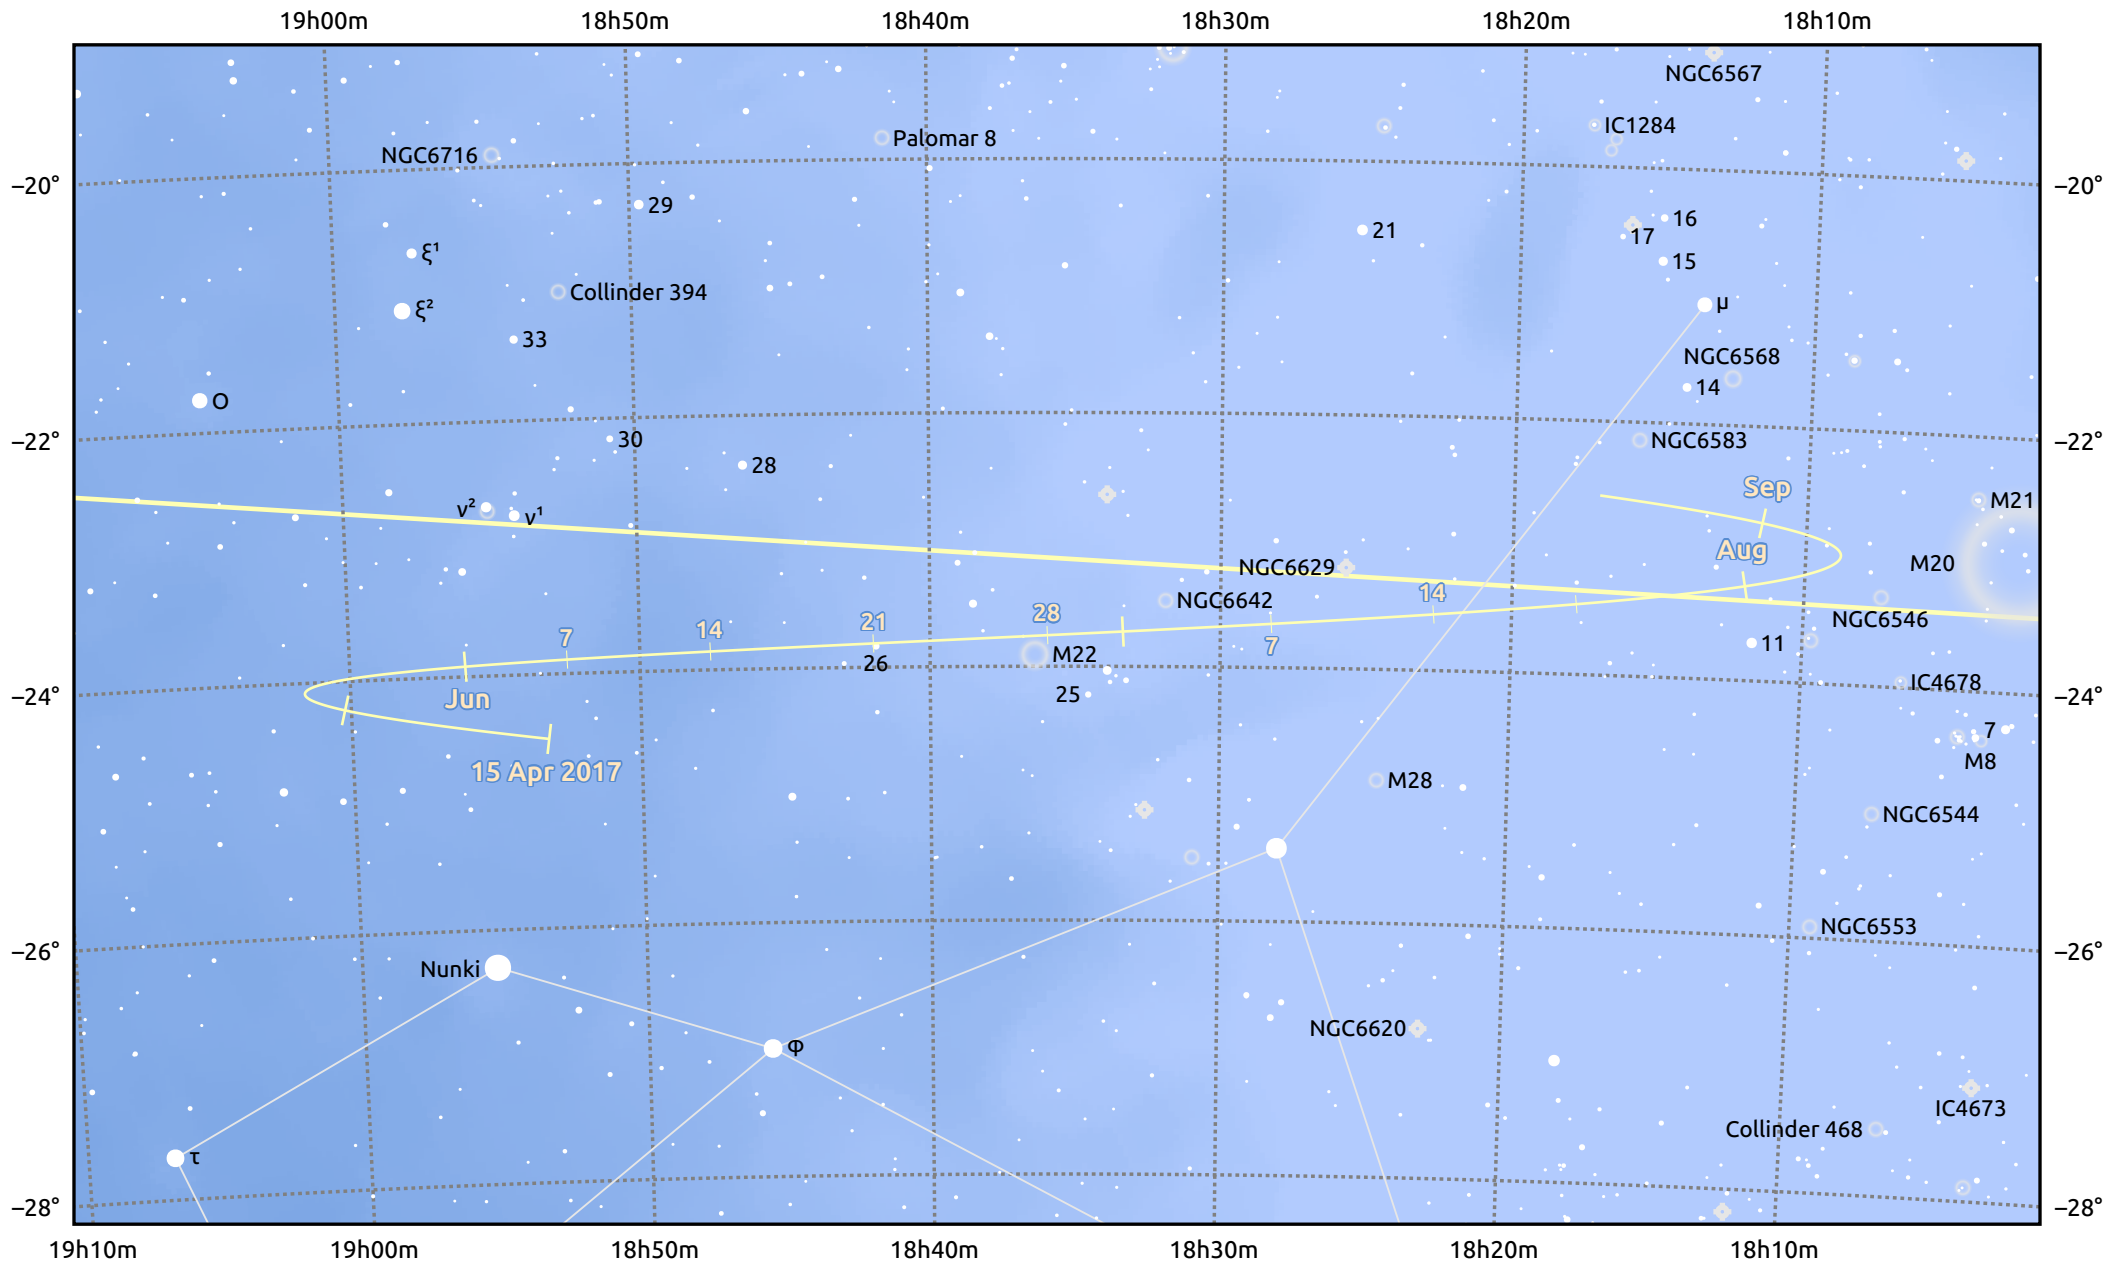

# The path of Asteroid 10 Hygiea around opposition on 29 Jun 2017

© Dominic Ford 2011–2025. Date markers placed at midnight UTC. Downloaded from <https://in-the-sky.org>

Magnitude scale: · 9.0 · 8.0 · 7.0 · 6.0 · 5.0 · 4.0 · 3.0 · 2.0

— Ecliptic Plane

Galaxy    Bright nebula    Open cluster    Globular cluster    Planetary nebula

Date	Mag
2017 May 1	10.6
2017 Jun 1	10.0
2017 Jun 12	9.8
2017 Jul 1	9.4
2017 Aug 1	10.2
2017 Sep 1	10.8
2017 Sep 3	10.8