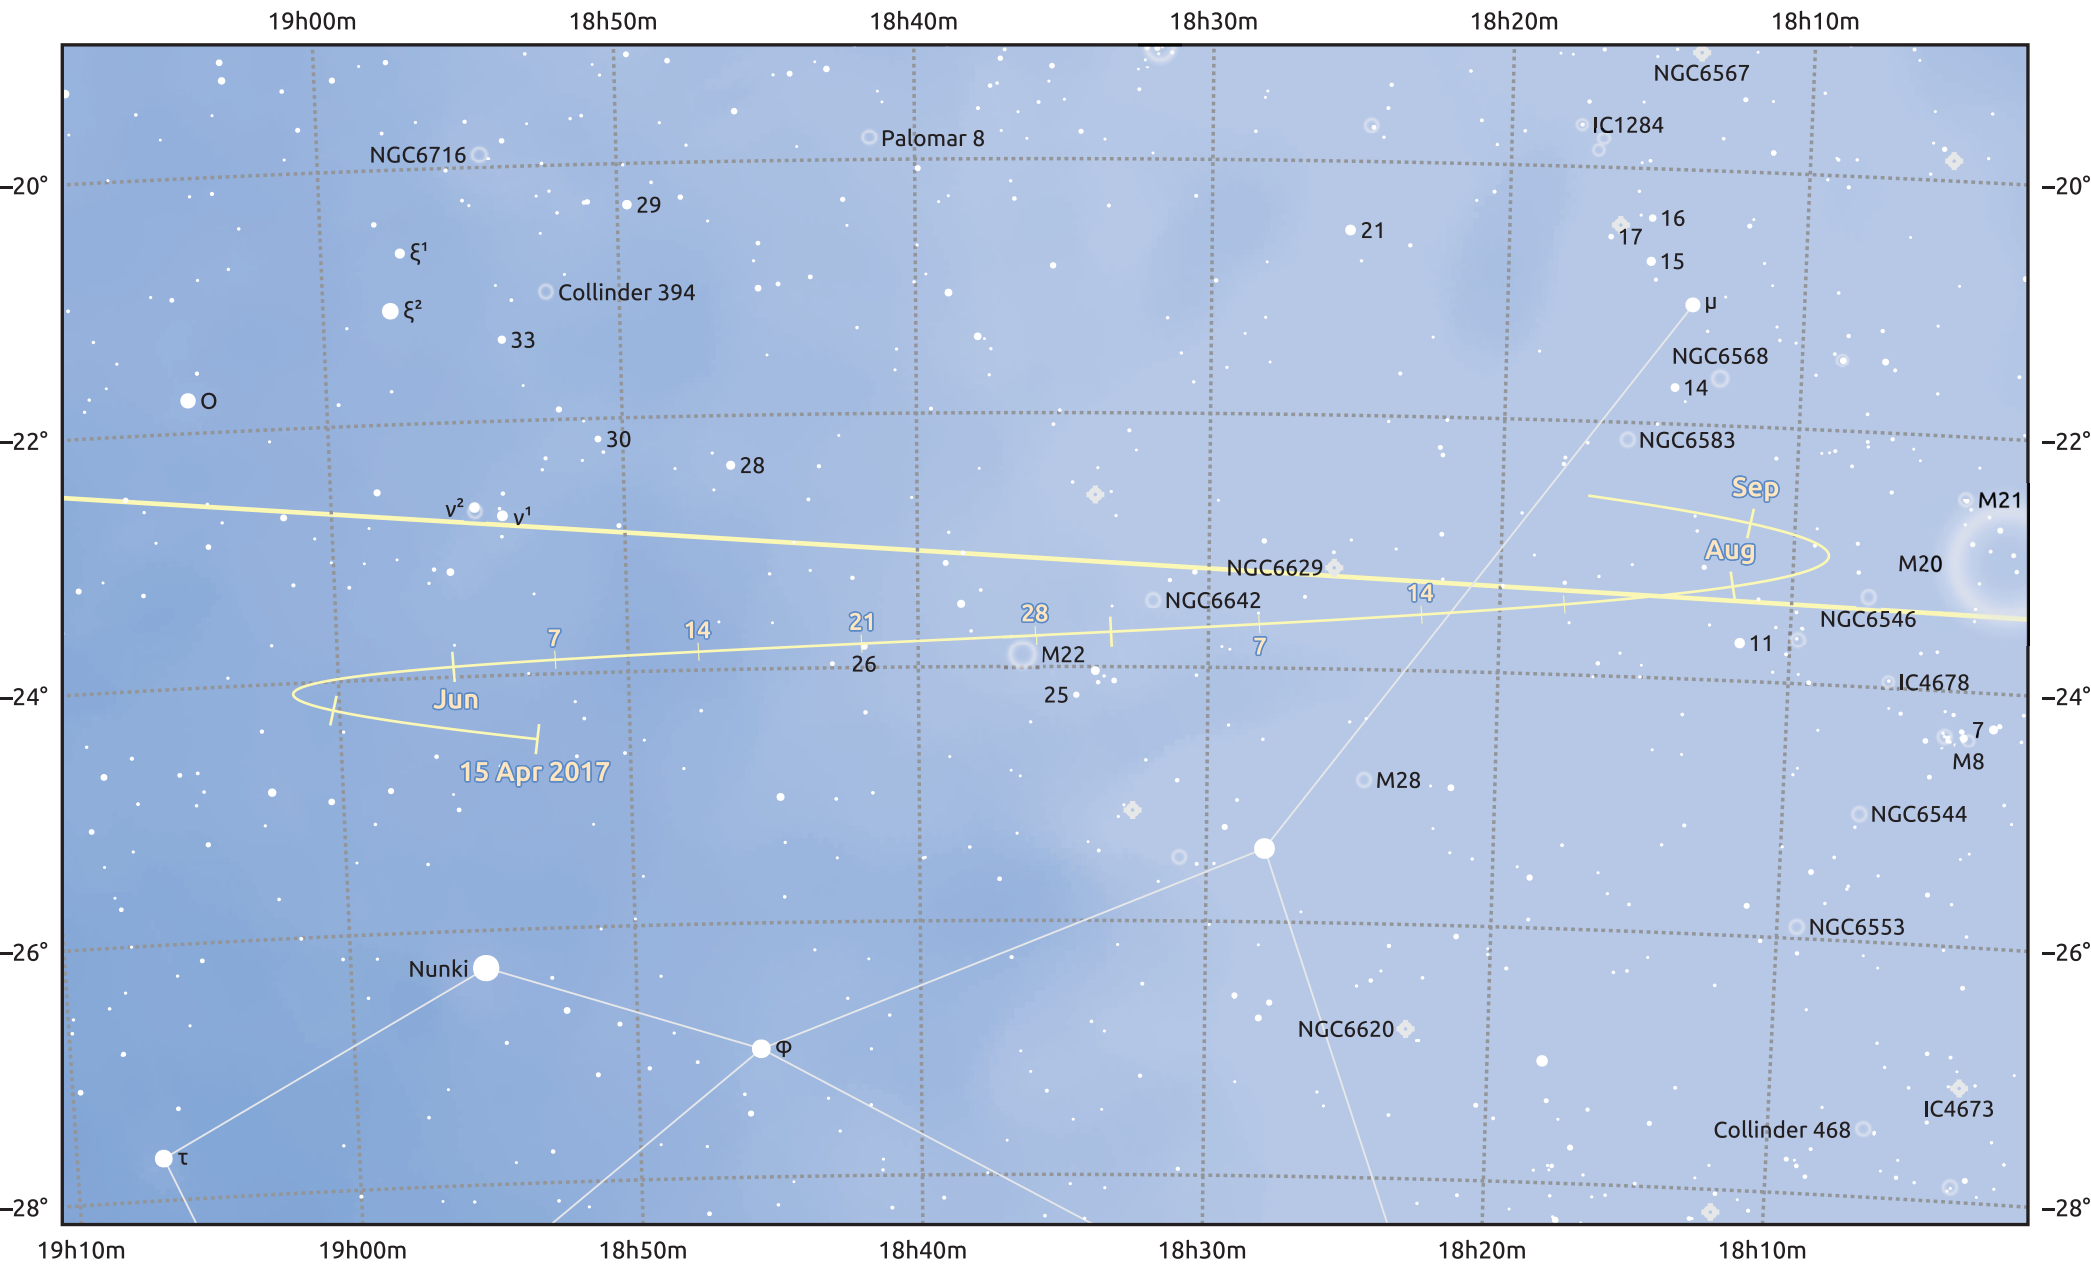

The path of Asteroid 10 Hygiea around opposition on 29 Jun 2017

© Dominic Ford 2011–2025. Date markers placed at midnight UTC. Downloaded from <https://in-the-sky.org>

Magnitude scale: • 9.0 • 8.0 • 7.0 • 6.0 • 5.0 • 4.0 • 3.0 • 2.0

— Ecliptic Plane

Galaxy Bright nebula Open cluster Globular cluster Planetary nebula

Date	Mag
2017 May 1	10.6
2017 Jun 1	10.0
2017 Jun 12	9.8
2017 Jul 1	9.4
2017 Aug 1	10.2
2017 Sep 1	10.8
2017 Sep 3	10.8