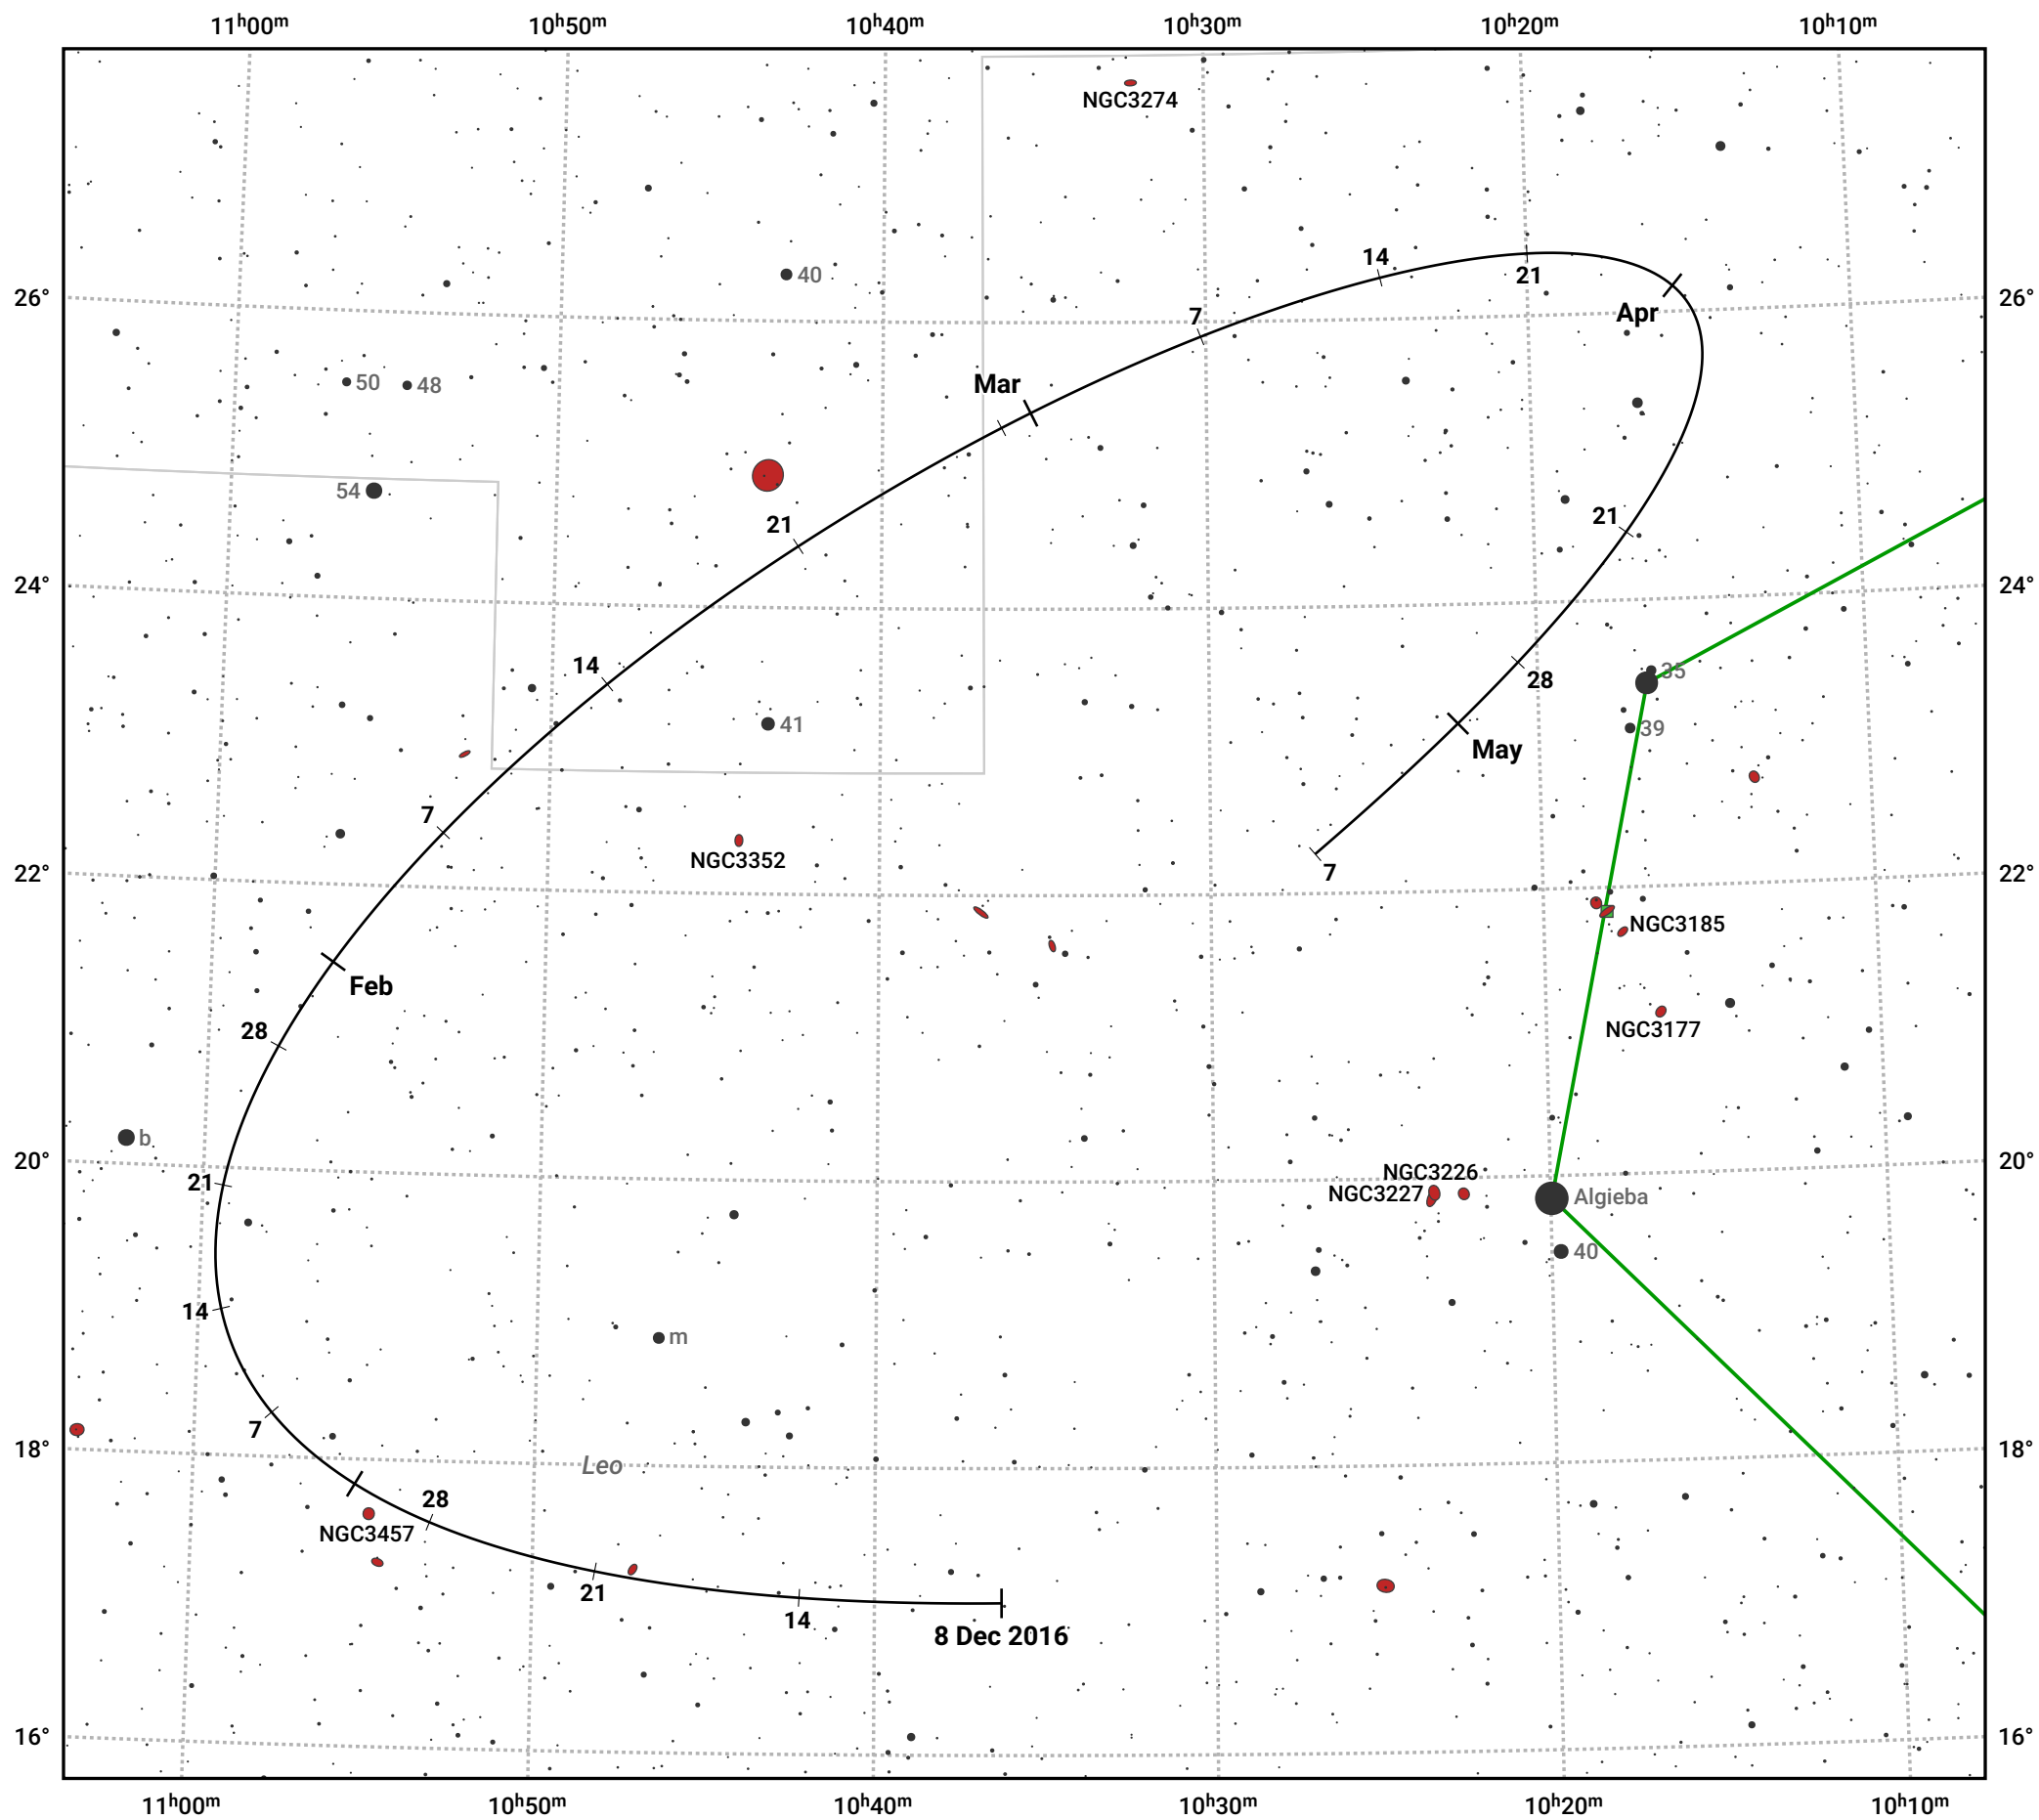

The path of Asteroid 14 Irene around opposition on 21 Feb 2017

© Dominic Ford 2011–2024. Date markers placed at midnight UTC. Downloaded from <https://in-the-sky.org>

Magnitude scale: 11.0 10.0 9.0 8.0 7.0 6.0 5.0 4.0 3.0 2.0

— Ecliptic Plane

Galaxy Bright nebula Open cluster Globular cluster

Date	Mag	Phase
2017 Jan 1	10.4	96%
2017 Jan 22	9.9	98%
2017 Feb 1	9.6	99%
2017 Mar 1	9.3	100%
2017 Apr 1	9.9	97%
2017 May 1	10.5	95%