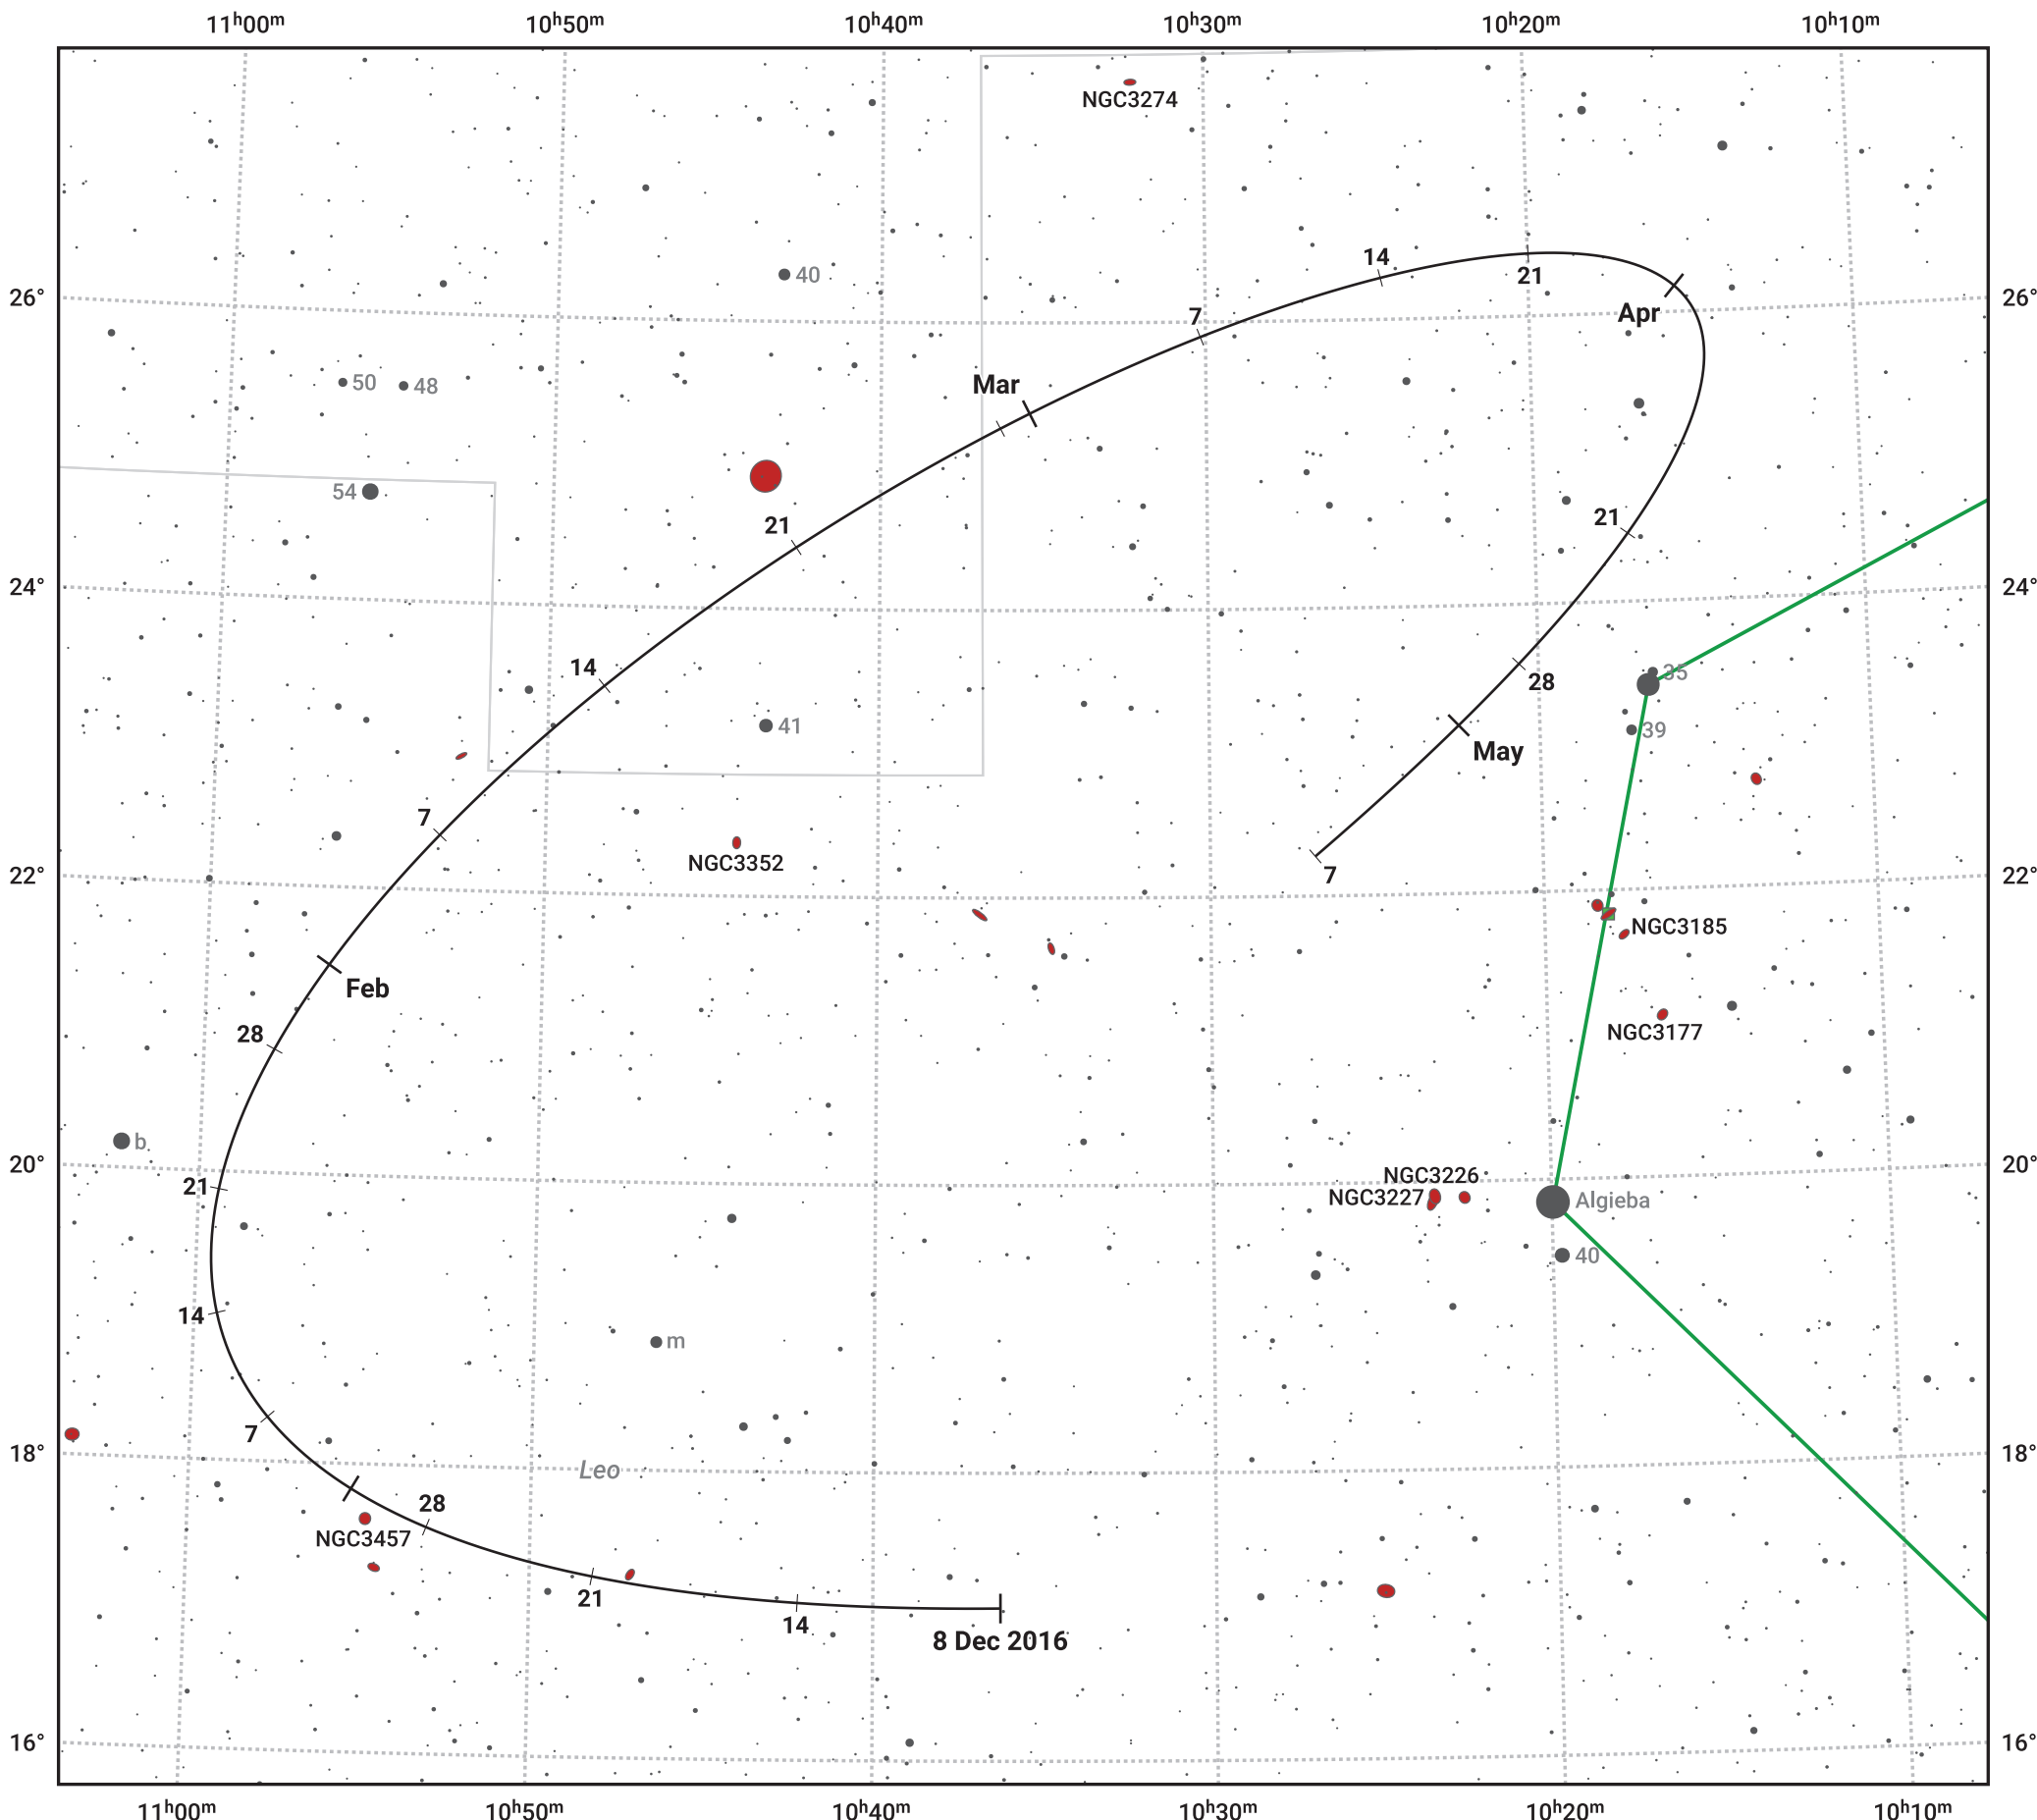

# The path of Asteroid 14 Irene around opposition on 21 Feb 2017

© Dominic Ford 2011–2024. Date markers placed at midnight UTC. Downloaded from <https://in-the-sky.org>

Magnitude scale: 11.0 10.0 9.0 8.0 7.0 6.0 5.0 4.0 3.0 2.0

— Ecliptic Plane

Galaxy Bright nebula Open cluster Globular cluster

Date	Mag	Phase
2017 Jan 1	10.4	96%
2017 Jan 22	9.9	98%
2017 Feb 1	9.6	99%
2017 Mar 1	9.3	100%
2017 Apr 1	9.9	97%
2017 May 1	10.5	95%