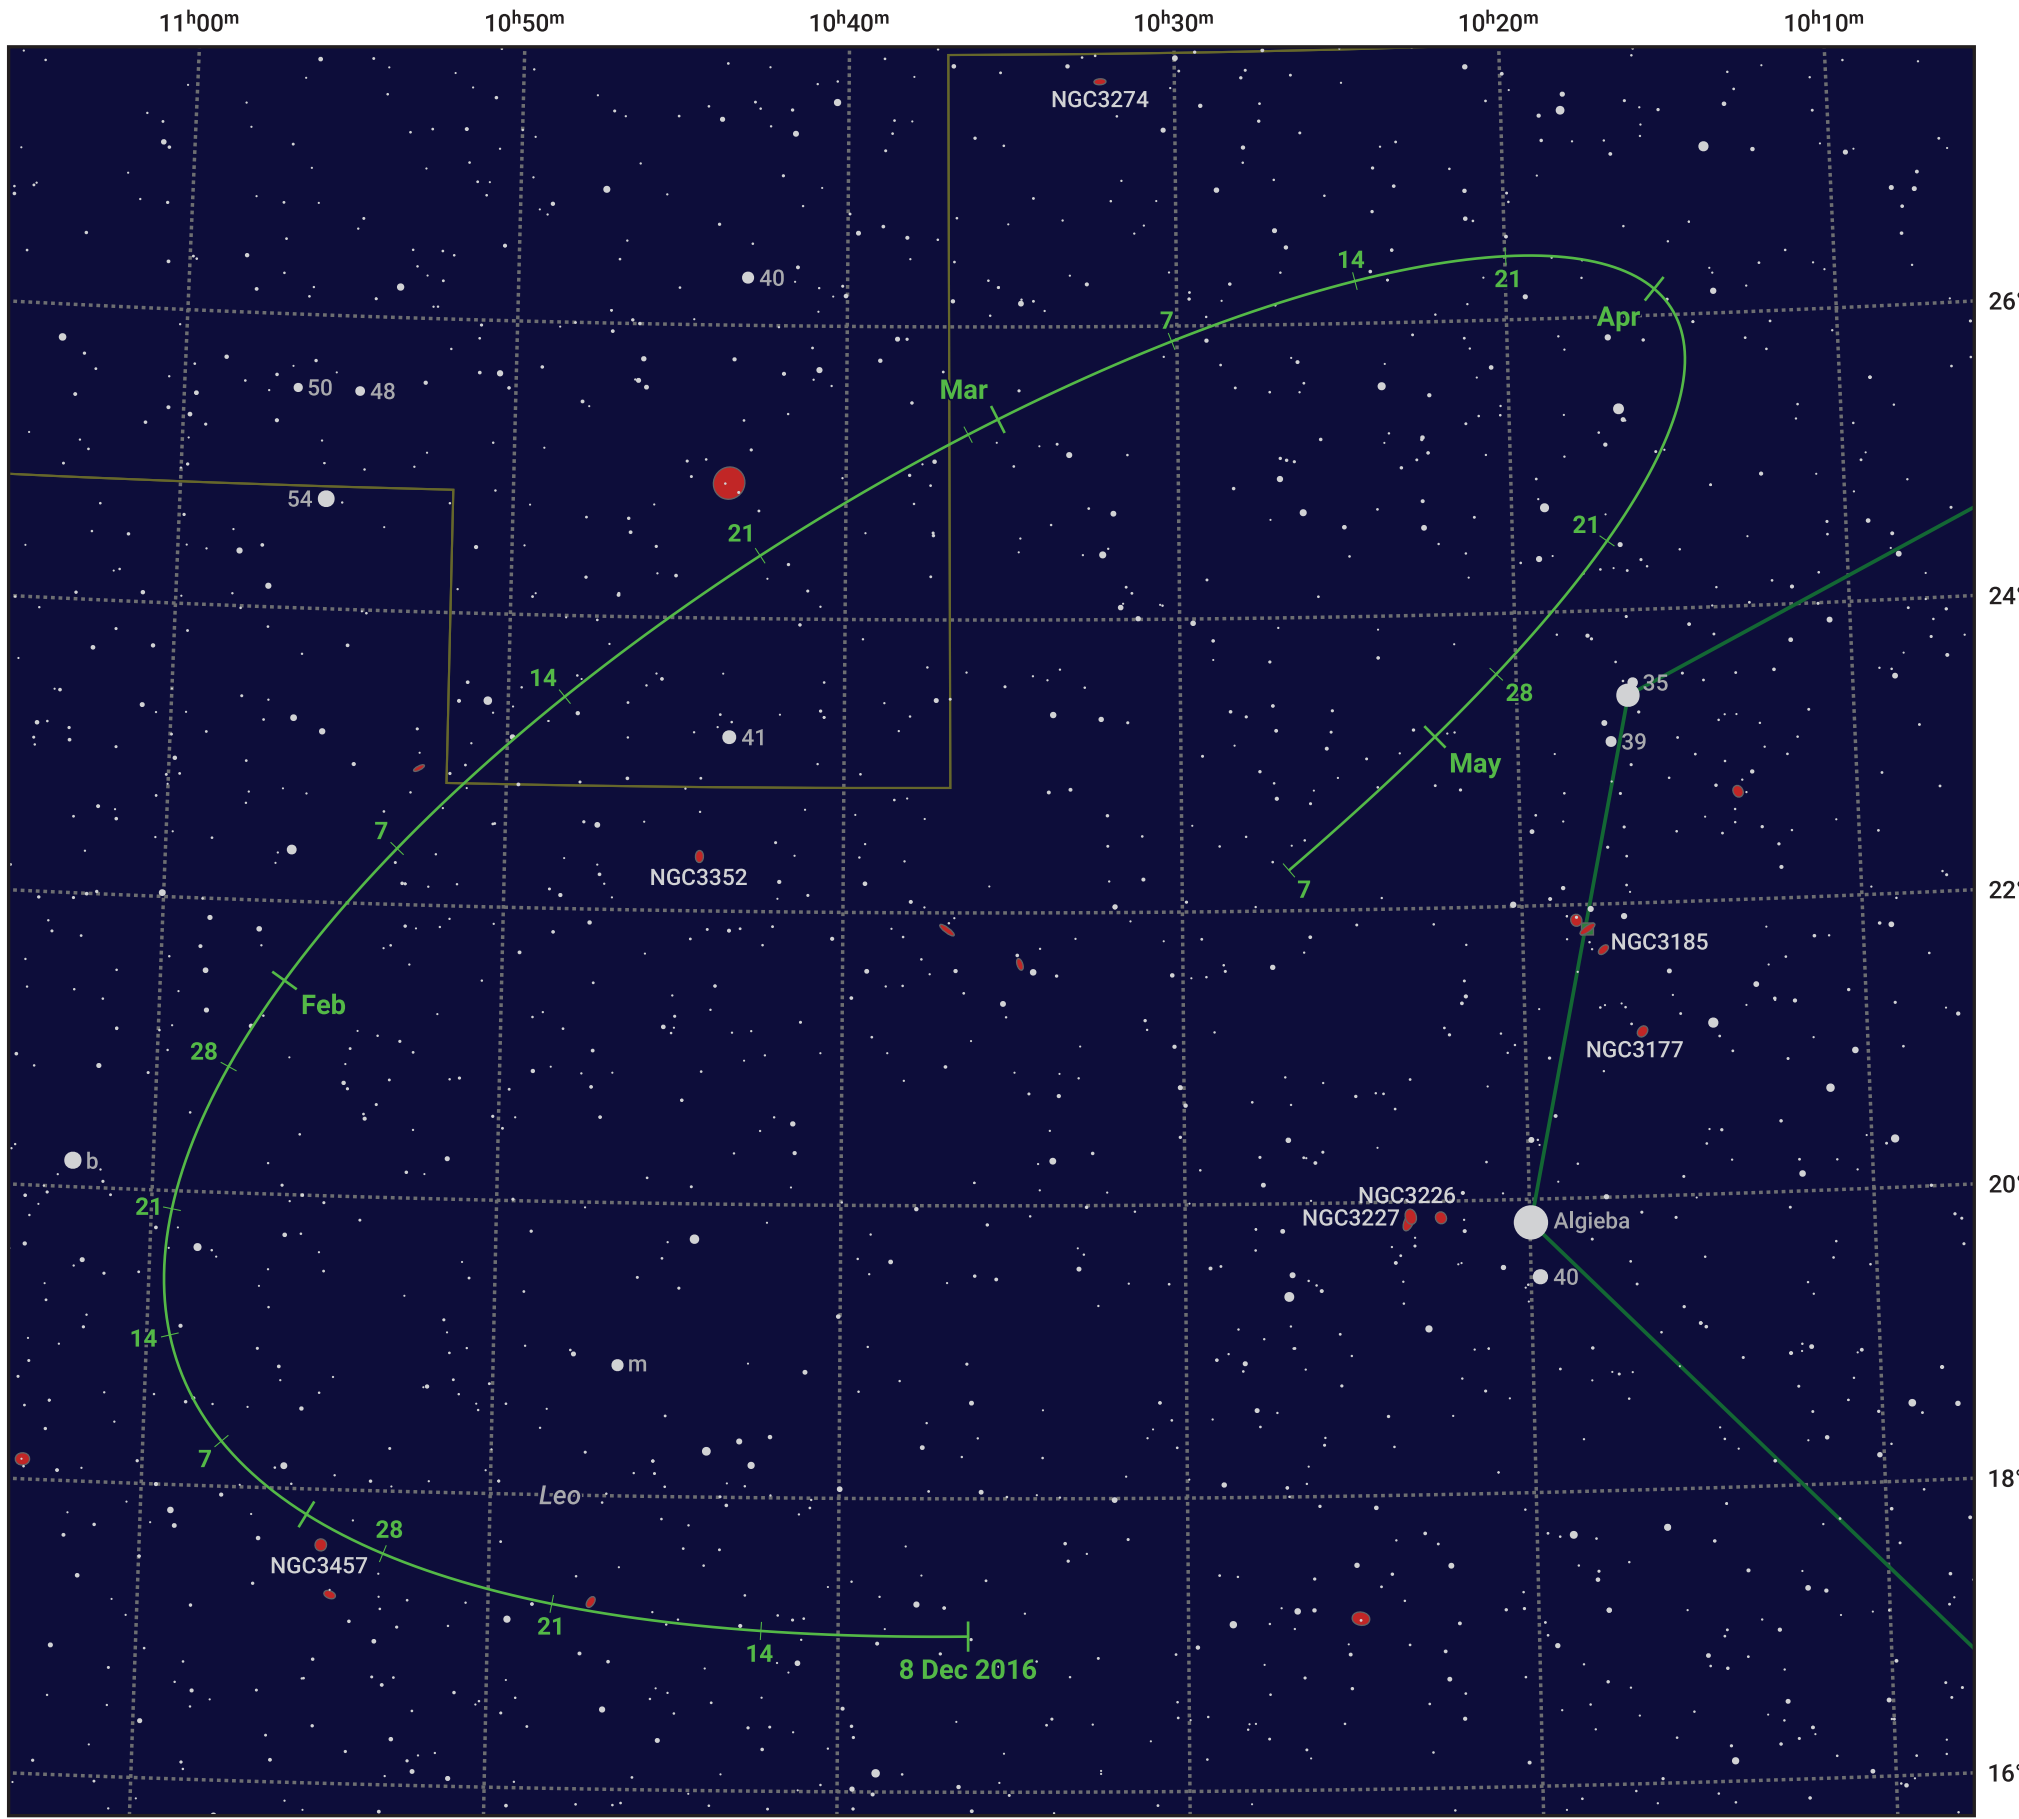

The path of Asteroid 14 Irene around opposition on 21 Feb 2017

© Dominic Ford 2011–2024. Date markers placed at midnight UTC. Downloaded from <https://in-the-sky.org>

Magnitude scale: 11.0 10.0 9.0 8.0 7.0 6.0 5.0 4.0 3.0 2.0

— Ecliptic Plane

Galaxy Bright nebula Open cluster Globular cluster

Date	Mag	Phase
2017 Jan 1	10.4	96%
2017 Jan 22	9.9	98%
2017 Feb 1	9.6	99%
2017 Mar 1	9.3	100%
2017 Apr 1	9.9	97%
2017 May 1	10.5	95%