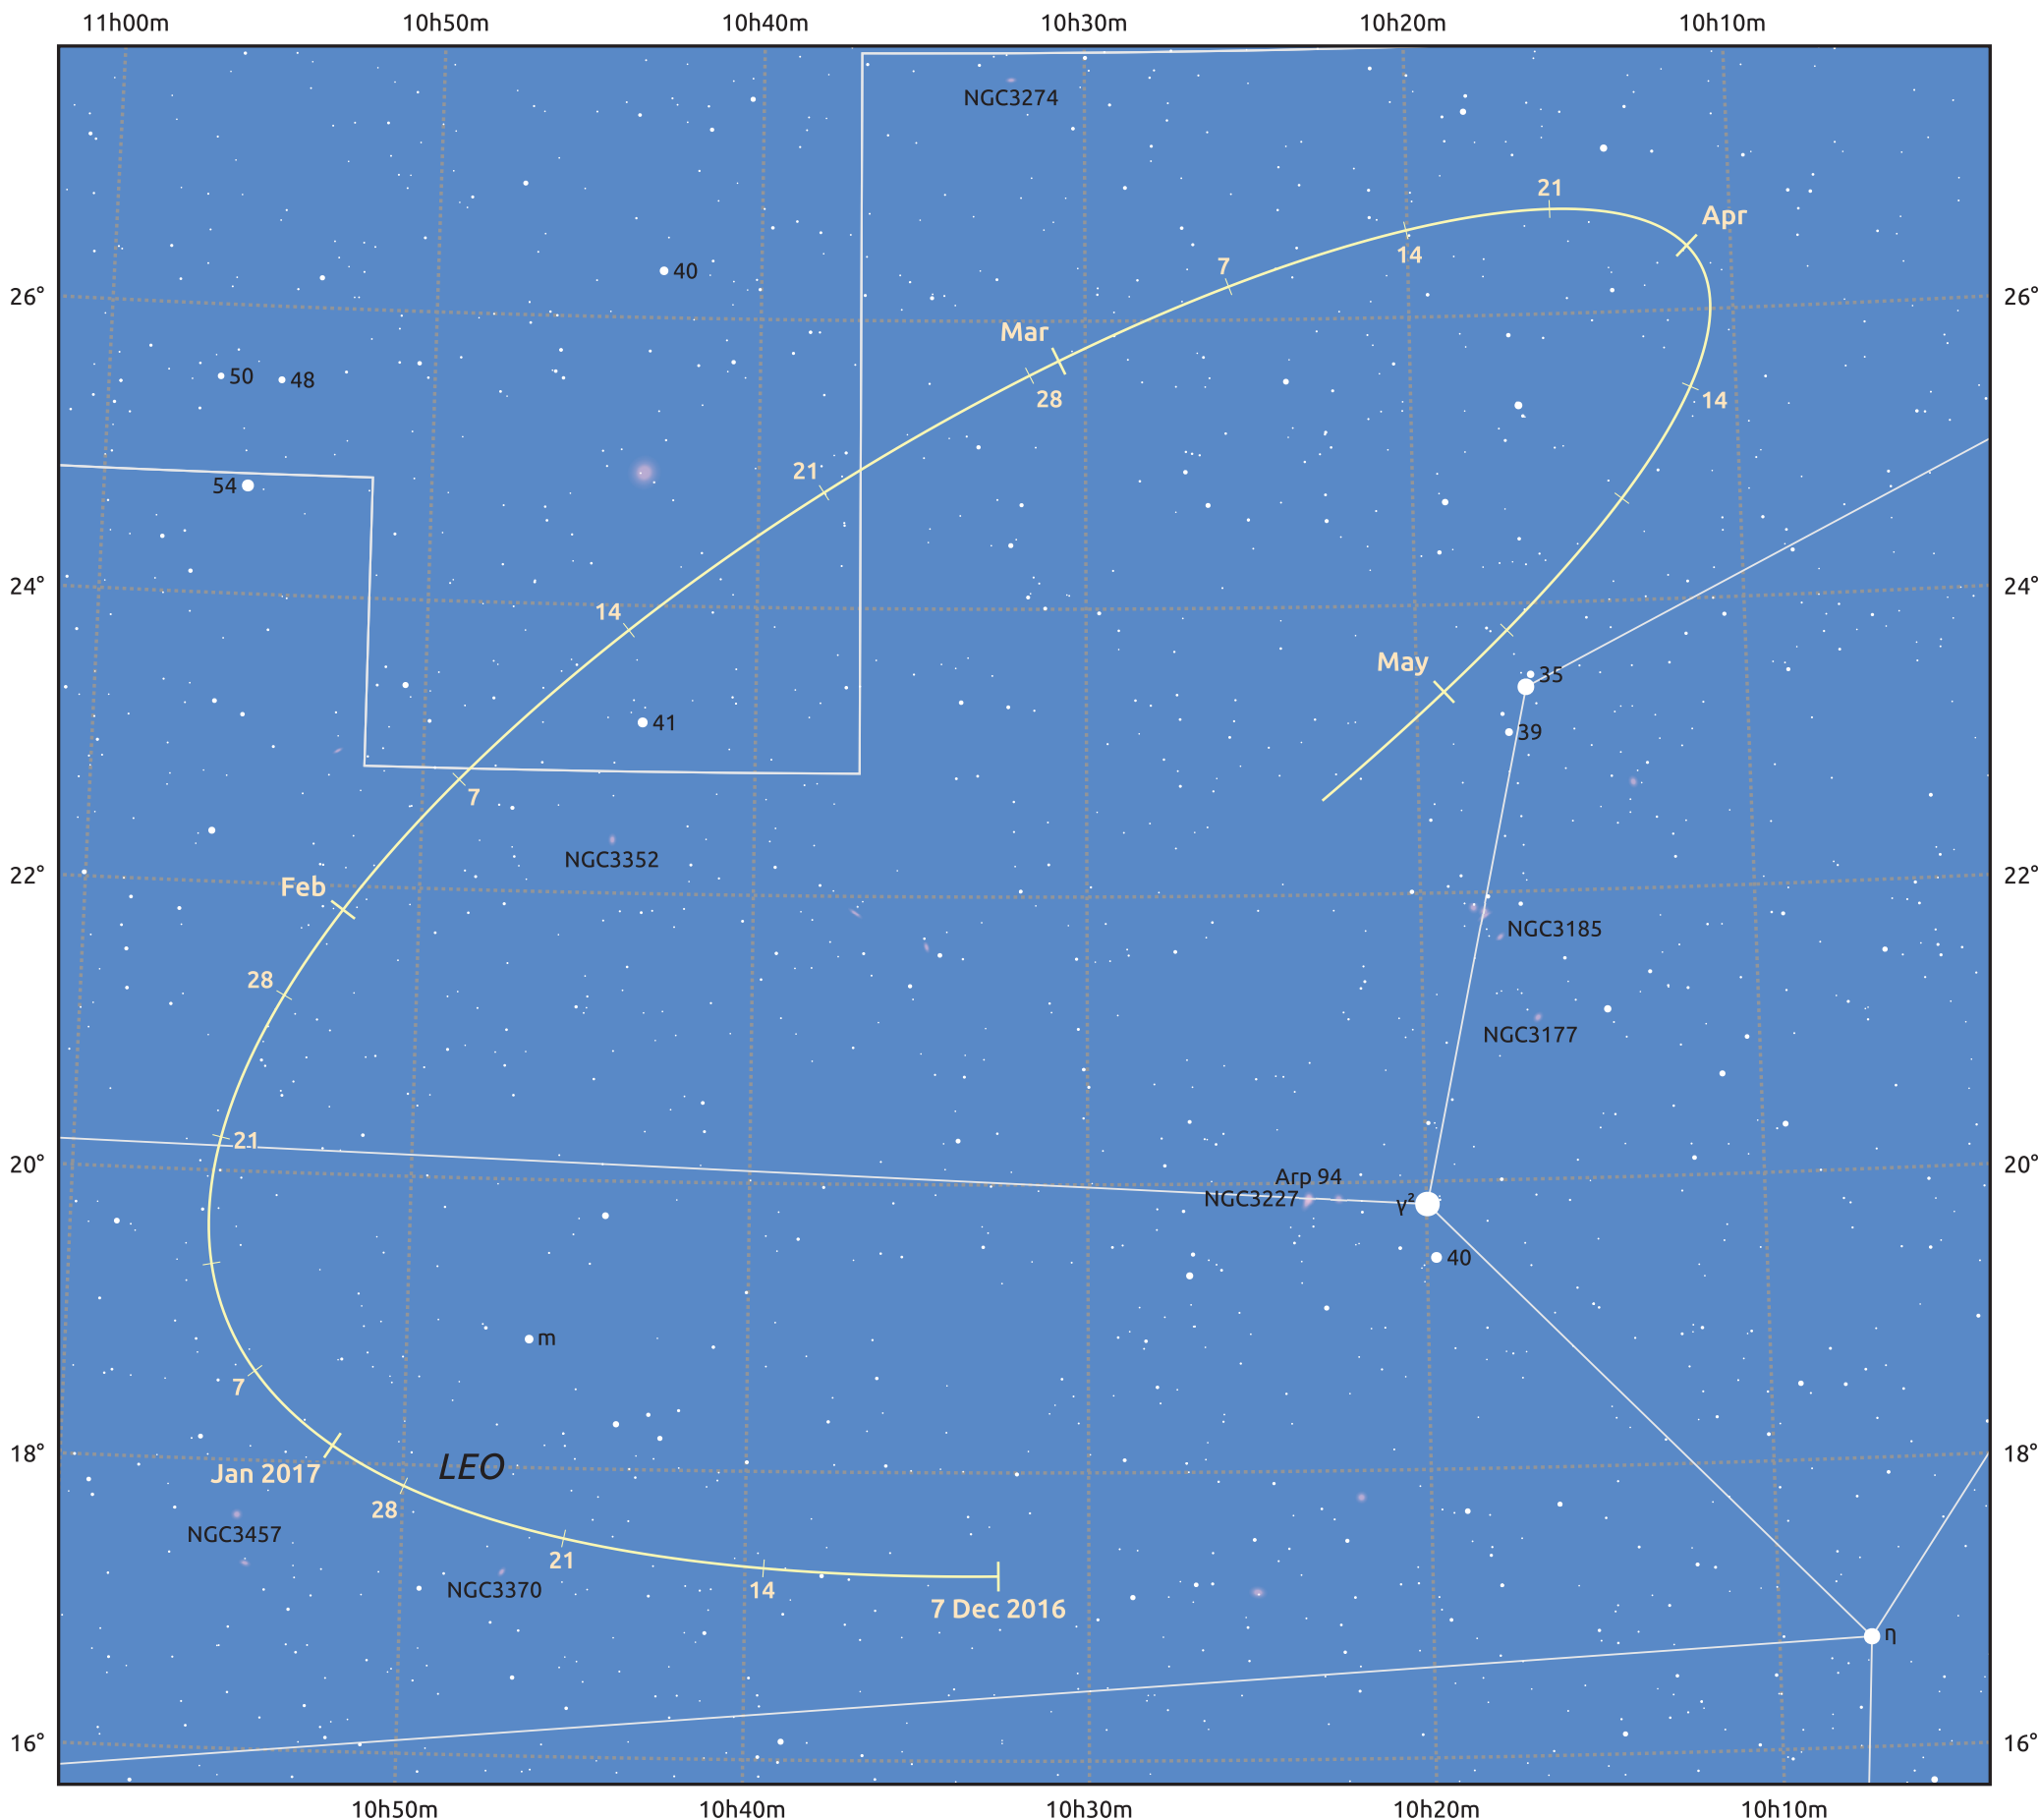

# The path of Asteroid 14 Irene around opposition on 20 Feb 2017

© Dominic Ford 2011–2025. Date markers placed at midnight UTC. Downloaded from <https://in-the-sky.org>

Magnitude scale: 11.0 10.0 9.0 8.0 7.0 6.0 5.0 4.0 3.0 2.0

— Ecliptic Plane

Galaxy Bright nebula Open cluster Globular cluster Planetary nebula

Date	Mag	Phase
2017 Jan 1	10.4	97%
2017 Jan 22	9.8	98%
2017 Feb 1	9.6	99%
2017 Mar 1	9.3	99%
2017 Apr 1	9.9	97%
2017 May 1	10.5	95%