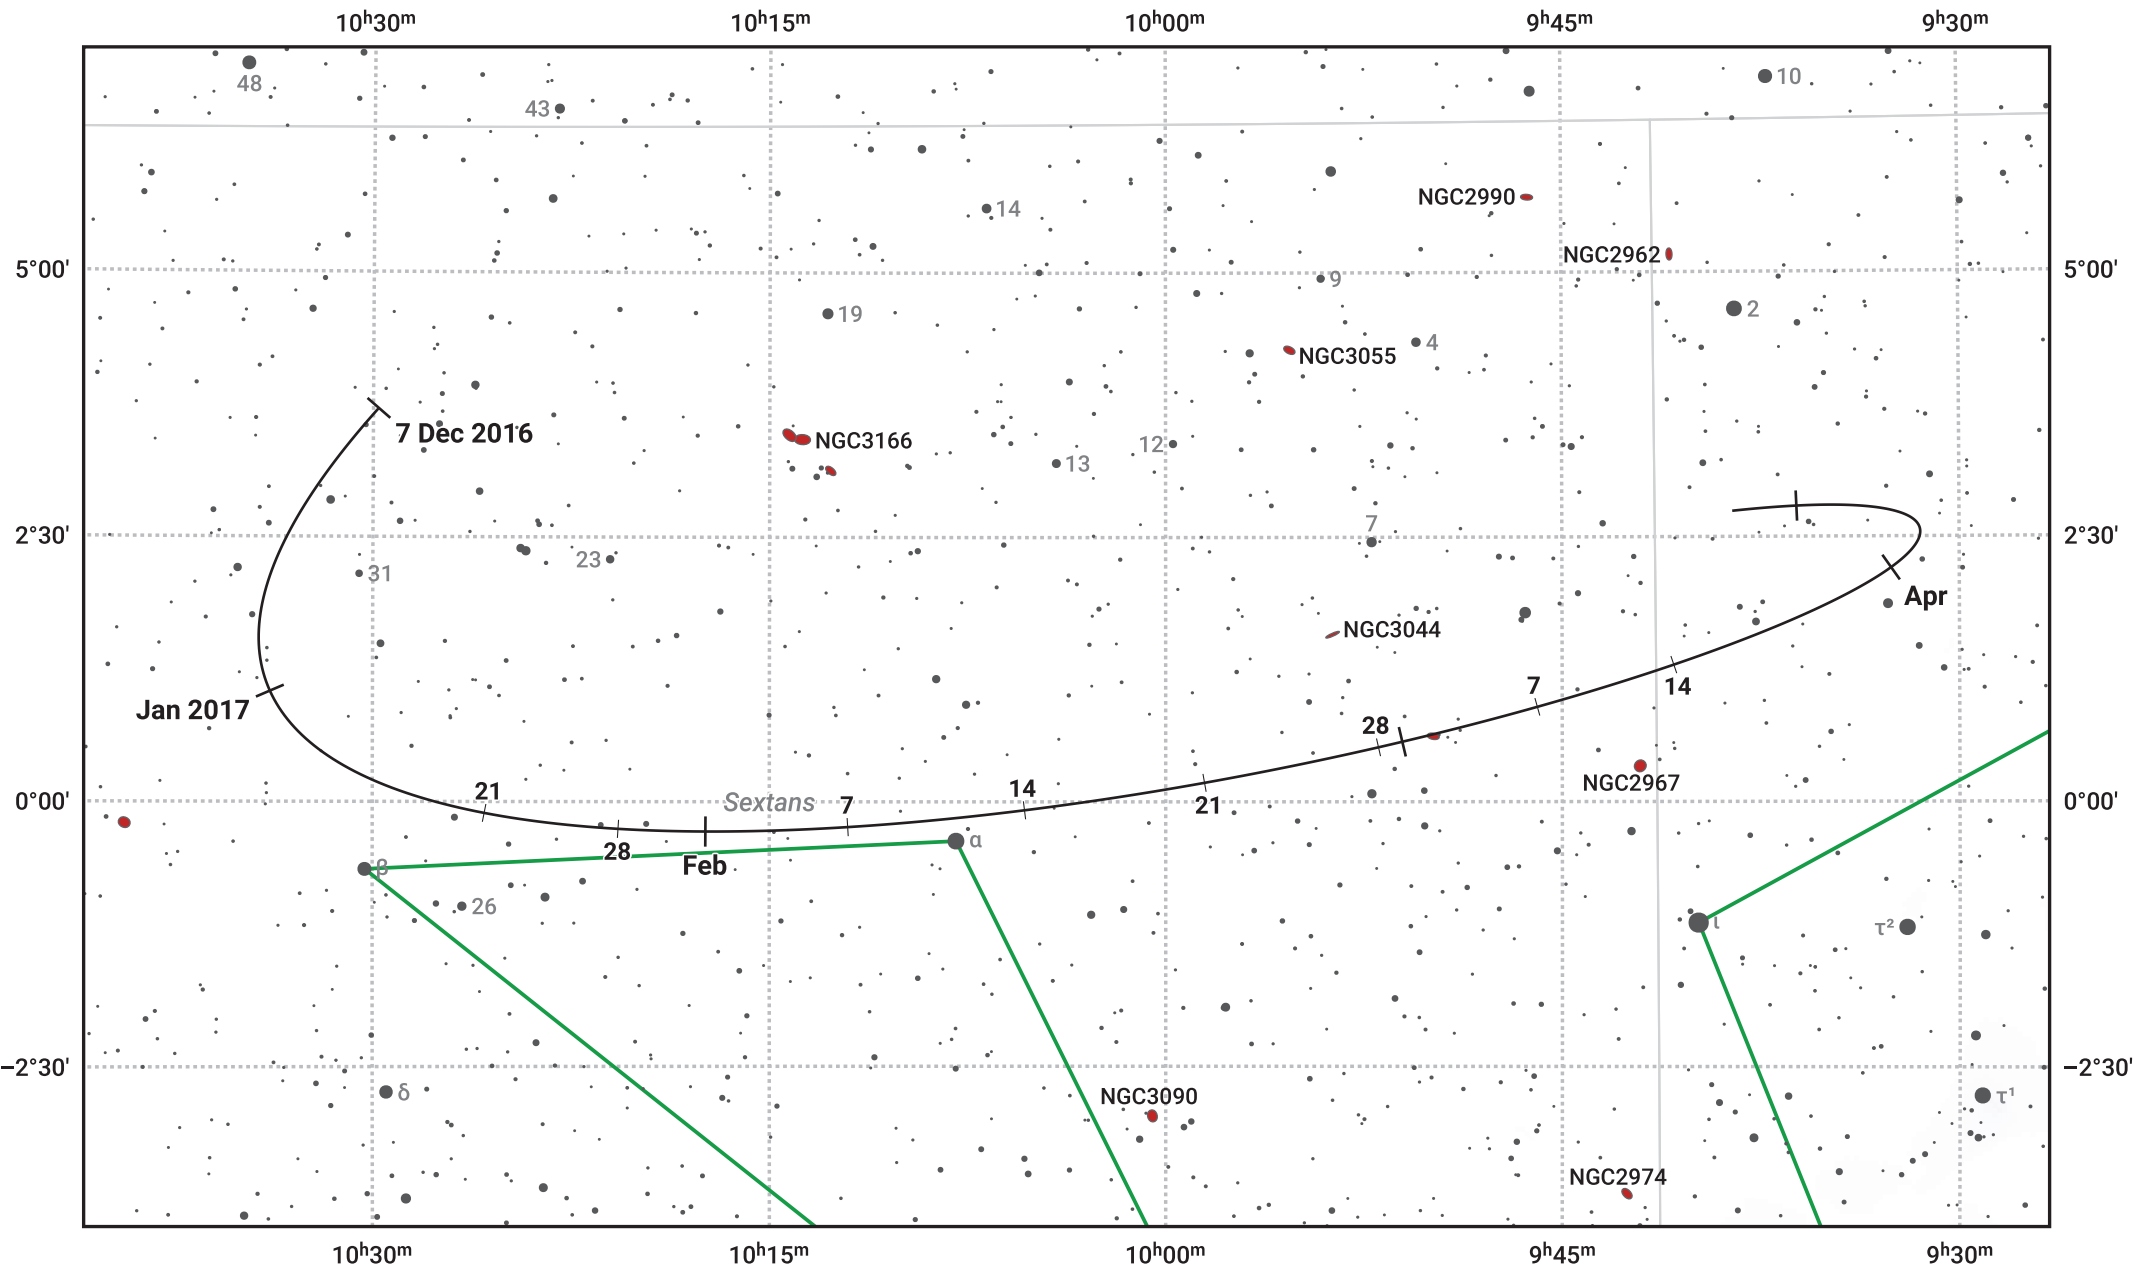

# The path of Asteroid 15 Eunomia around opposition on 20 Feb 2017

© Dominic Ford 2011–2024. Date markers placed at midnight UTC. Downloaded from <https://in-the-sky.org>

Magnitude scale: 10.0 9.0 8.0 7.0 6.0 5.0 4.0 3.0

— Ecliptic Plane

Galaxy Bright nebula Open cluster Globular cluster

Date	Mag
2017 Jan 1	10.1
2017 Feb 1	9.6
2017 Feb 9	9.5
2017 Mar 1	9.5
2017 Apr 1	10.2
2017 Apr 16	10.5
2017 May 1	10.7