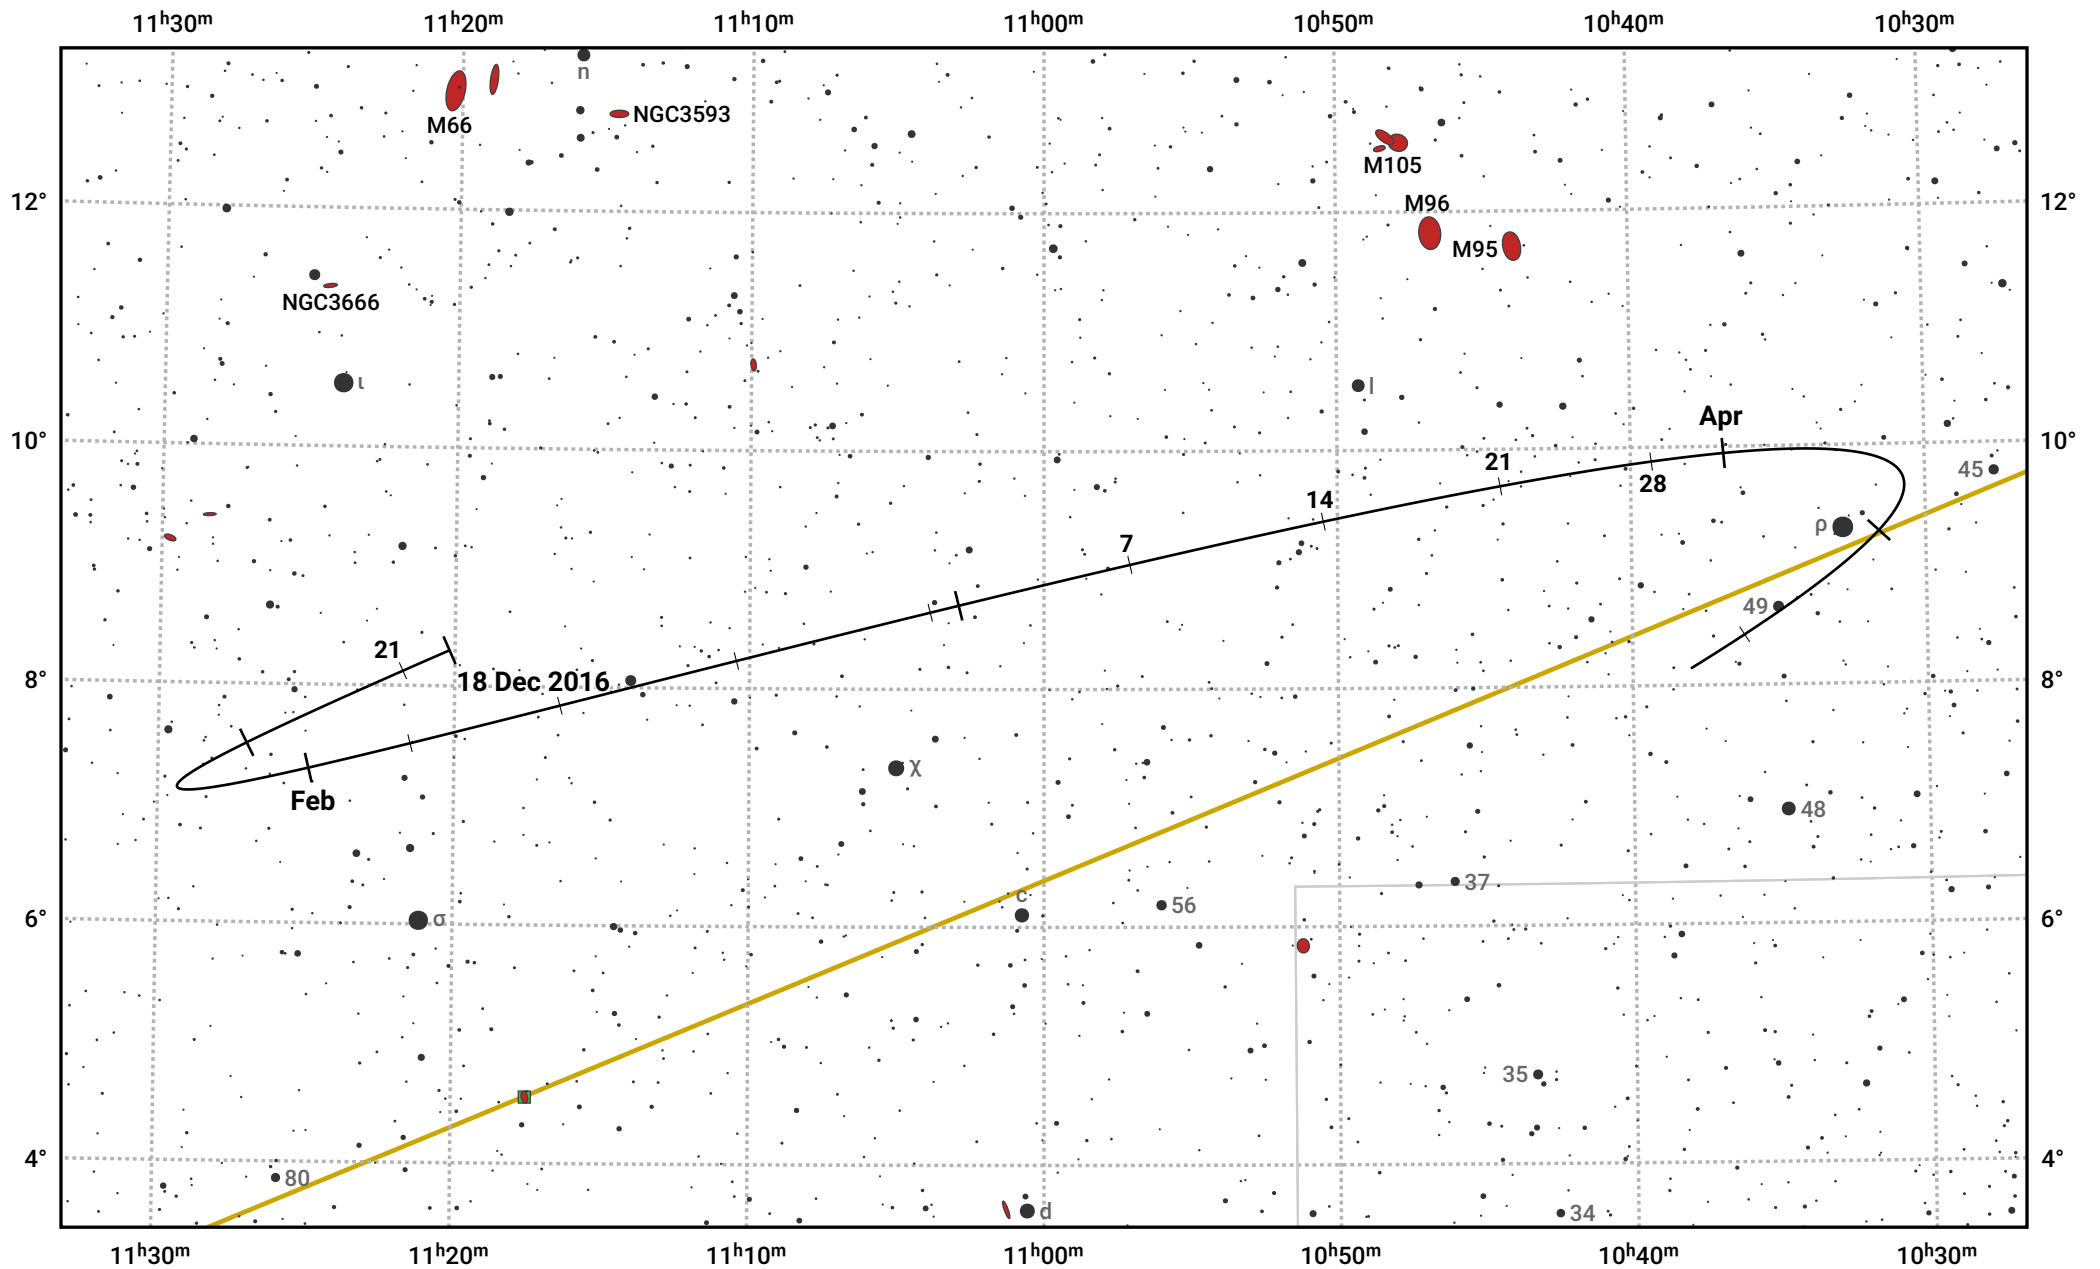

The path of Asteroid 29 Amphitrite around opposition on 3 Mar 2017

© Dominic Ford 2011–2024. Date markers placed at midnight UTC. Downloaded from <https://in-the-sky.org>

Magnitude scale: 11.0 10.0 9.0 8.0 7.0 6.0 5.0 4.0 3.0

— Ecliptic Plane

Galaxy Bright nebula Open cluster Globular cluster

Date	Mag
2017 Jan 1	10.6
2017 Feb 1	10.0
2017 Feb 10	9.8
2017 Mar 1	9.3
2017 Apr 1	10.0
2017 May 1	10.6
2017 May 9	10.8