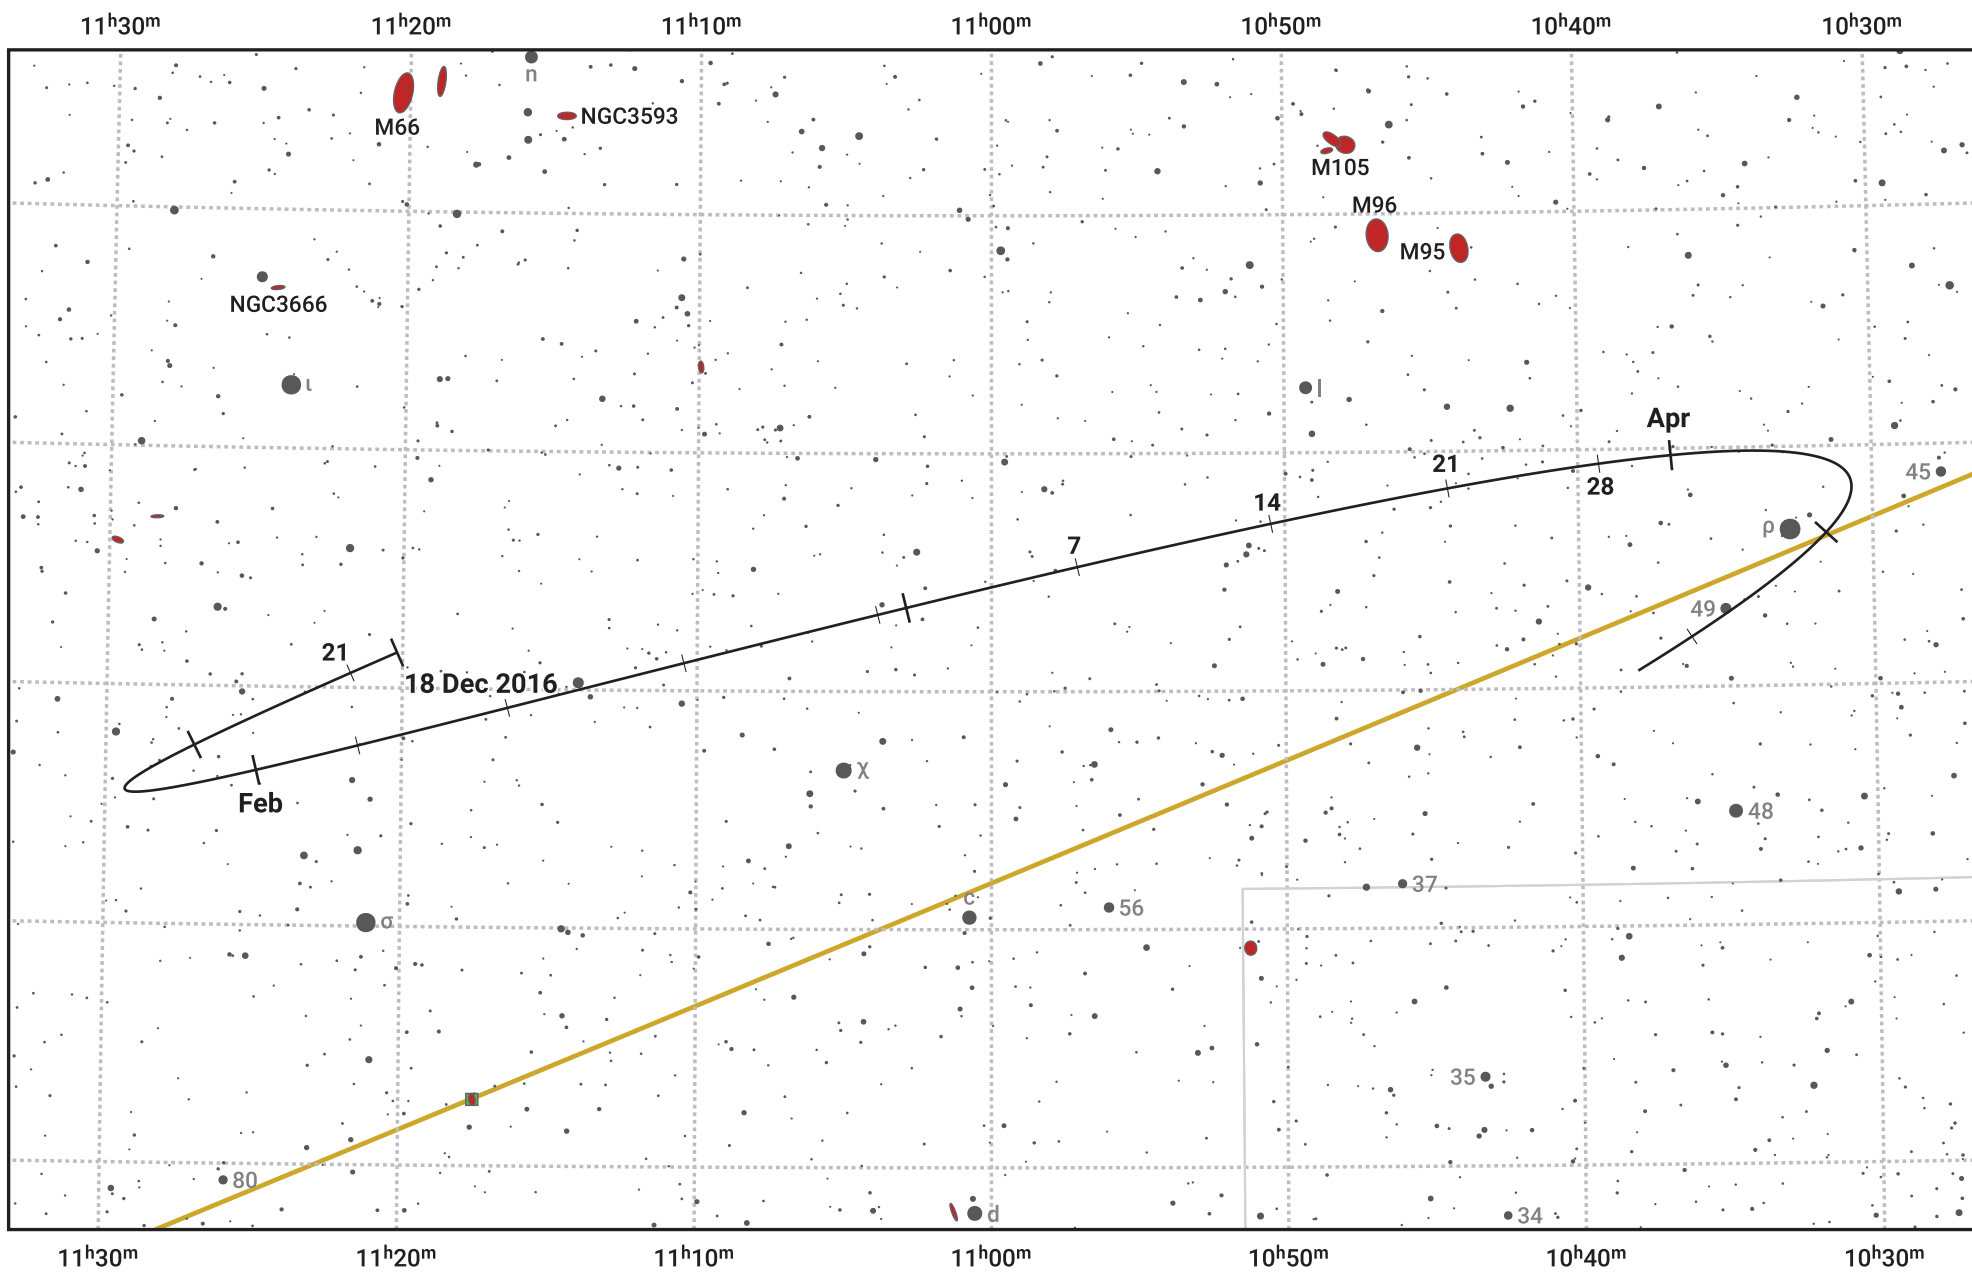

The path of Asteroid 29 Amphitrite around opposition on 3 Mar 2017

© Dominic Ford 2011–2024. Date markers placed at midnight UTC. Downloaded from <https://in-the-sky.org>

Magnitude scale: 11.0 10.0 9.0 8.0 7.0 6.0 5.0 4.0 3.0

— Ecliptic Plane

- Galaxy
- Bright nebula
- Open cluster
- Globular cluster

Date	Mag
2017 Jan 1	10.6
2017 Feb 1	10.0
2017 Feb 10	9.8
2017 Mar 1	9.3
2017 Apr 1	10.0
2017 May 1	10.6
2017 May 9	10.8