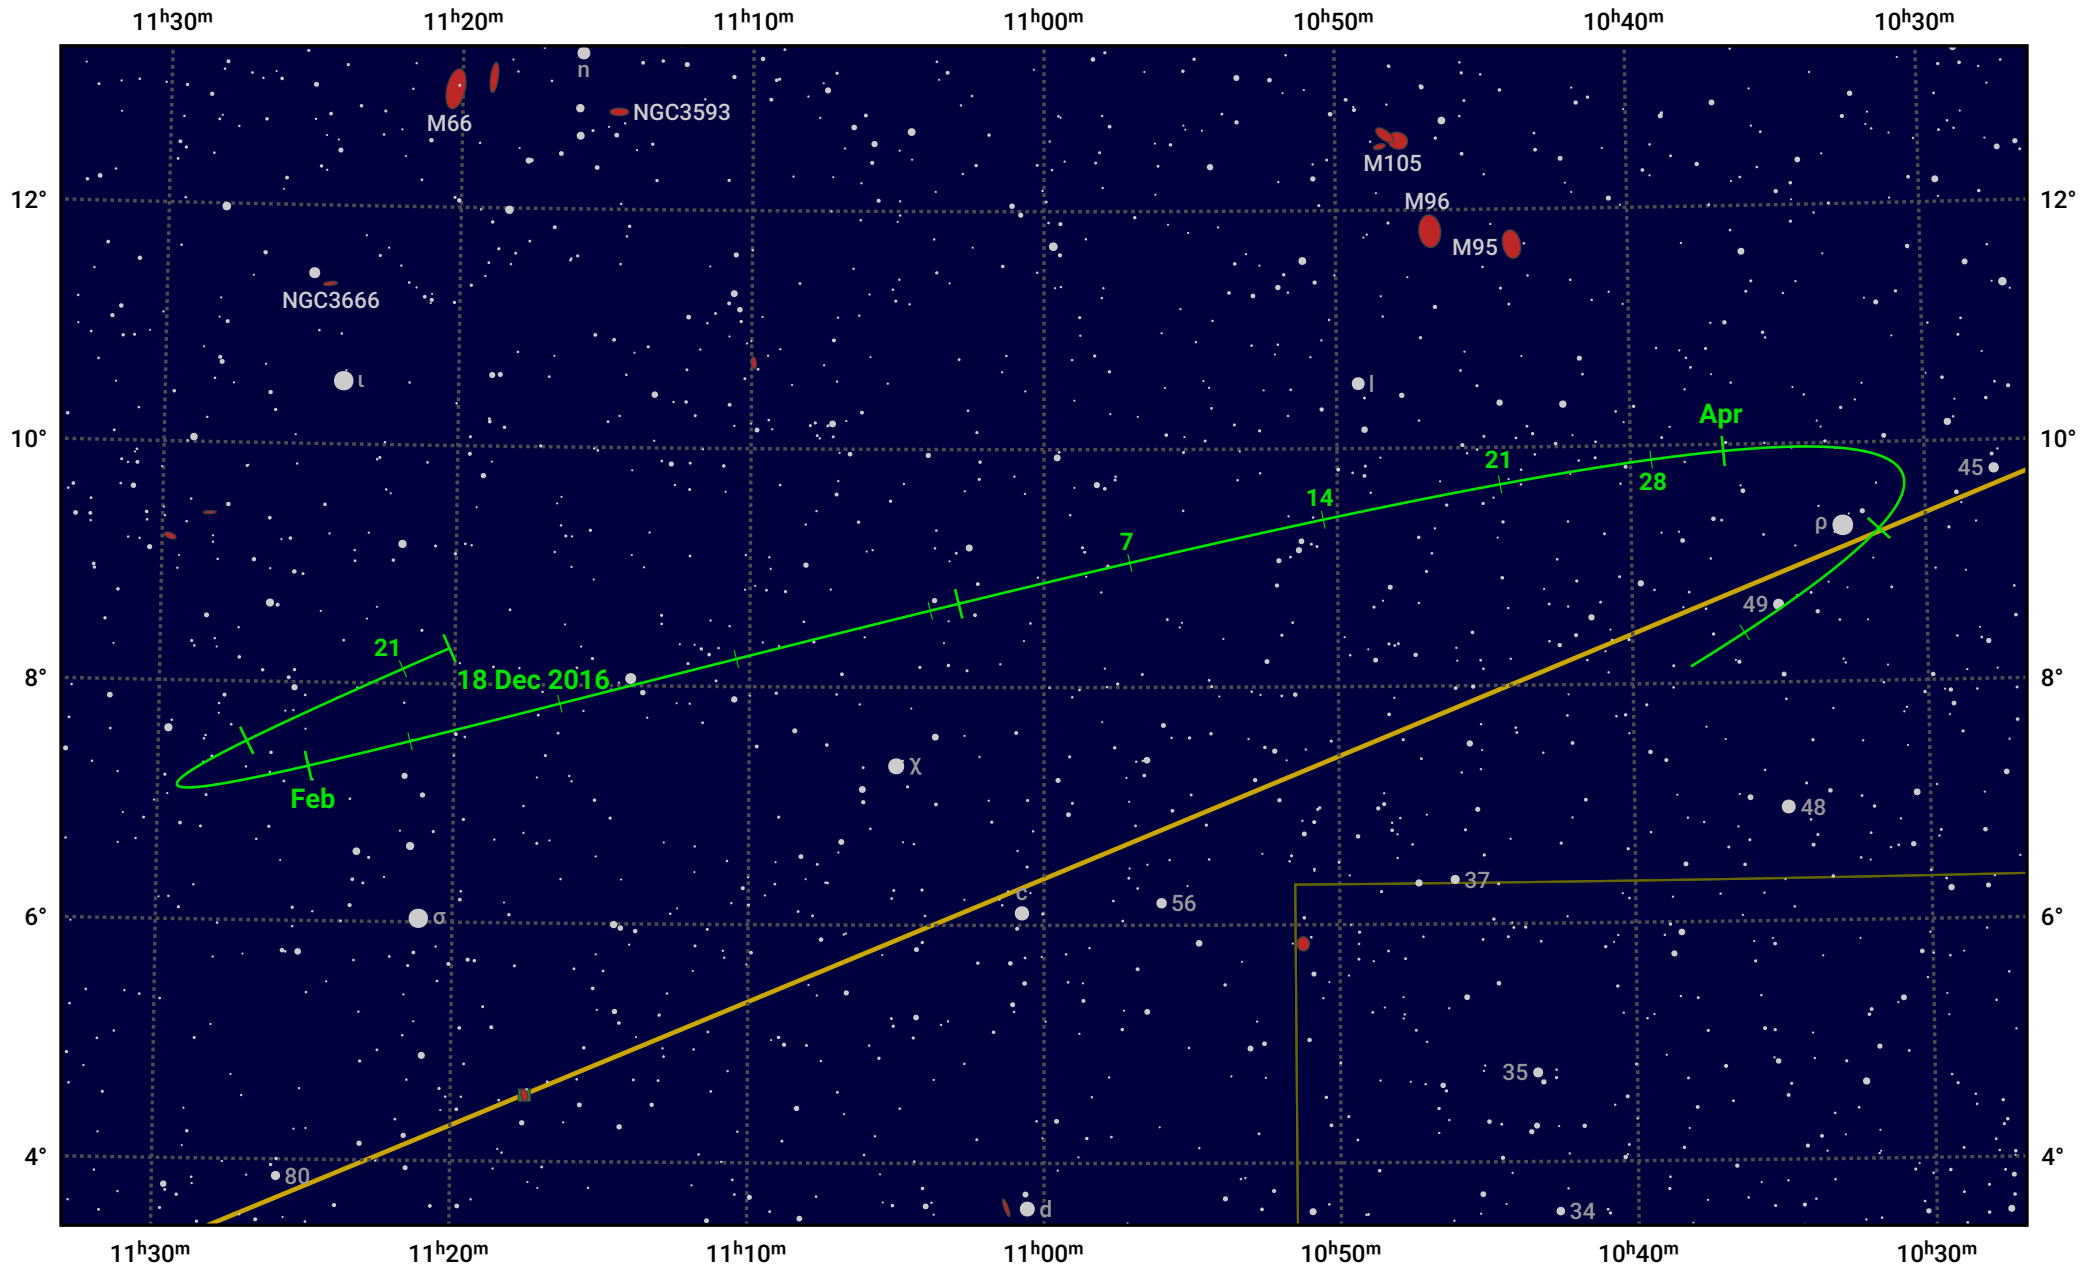

The path of Asteroid 29 Amphitrite around opposition on 3 Mar 2017

© Dominic Ford 2011–2024. Date markers placed at midnight UTC. Downloaded from <https://in-the-sky.org>

Magnitude scale: 11.0 10.0 9.0 8.0 7.0 6.0 5.0 4.0 3.0

— Ecliptic Plane

Galaxy Bright nebula Open cluster Globular cluster

Date	Mag
2017 Jan 1	10.6
2017 Feb 1	10.0
2017 Feb 10	9.8
2017 Mar 1	9.3
2017 Apr 1	10.0
2017 May 1	10.6
2017 May 9	10.8