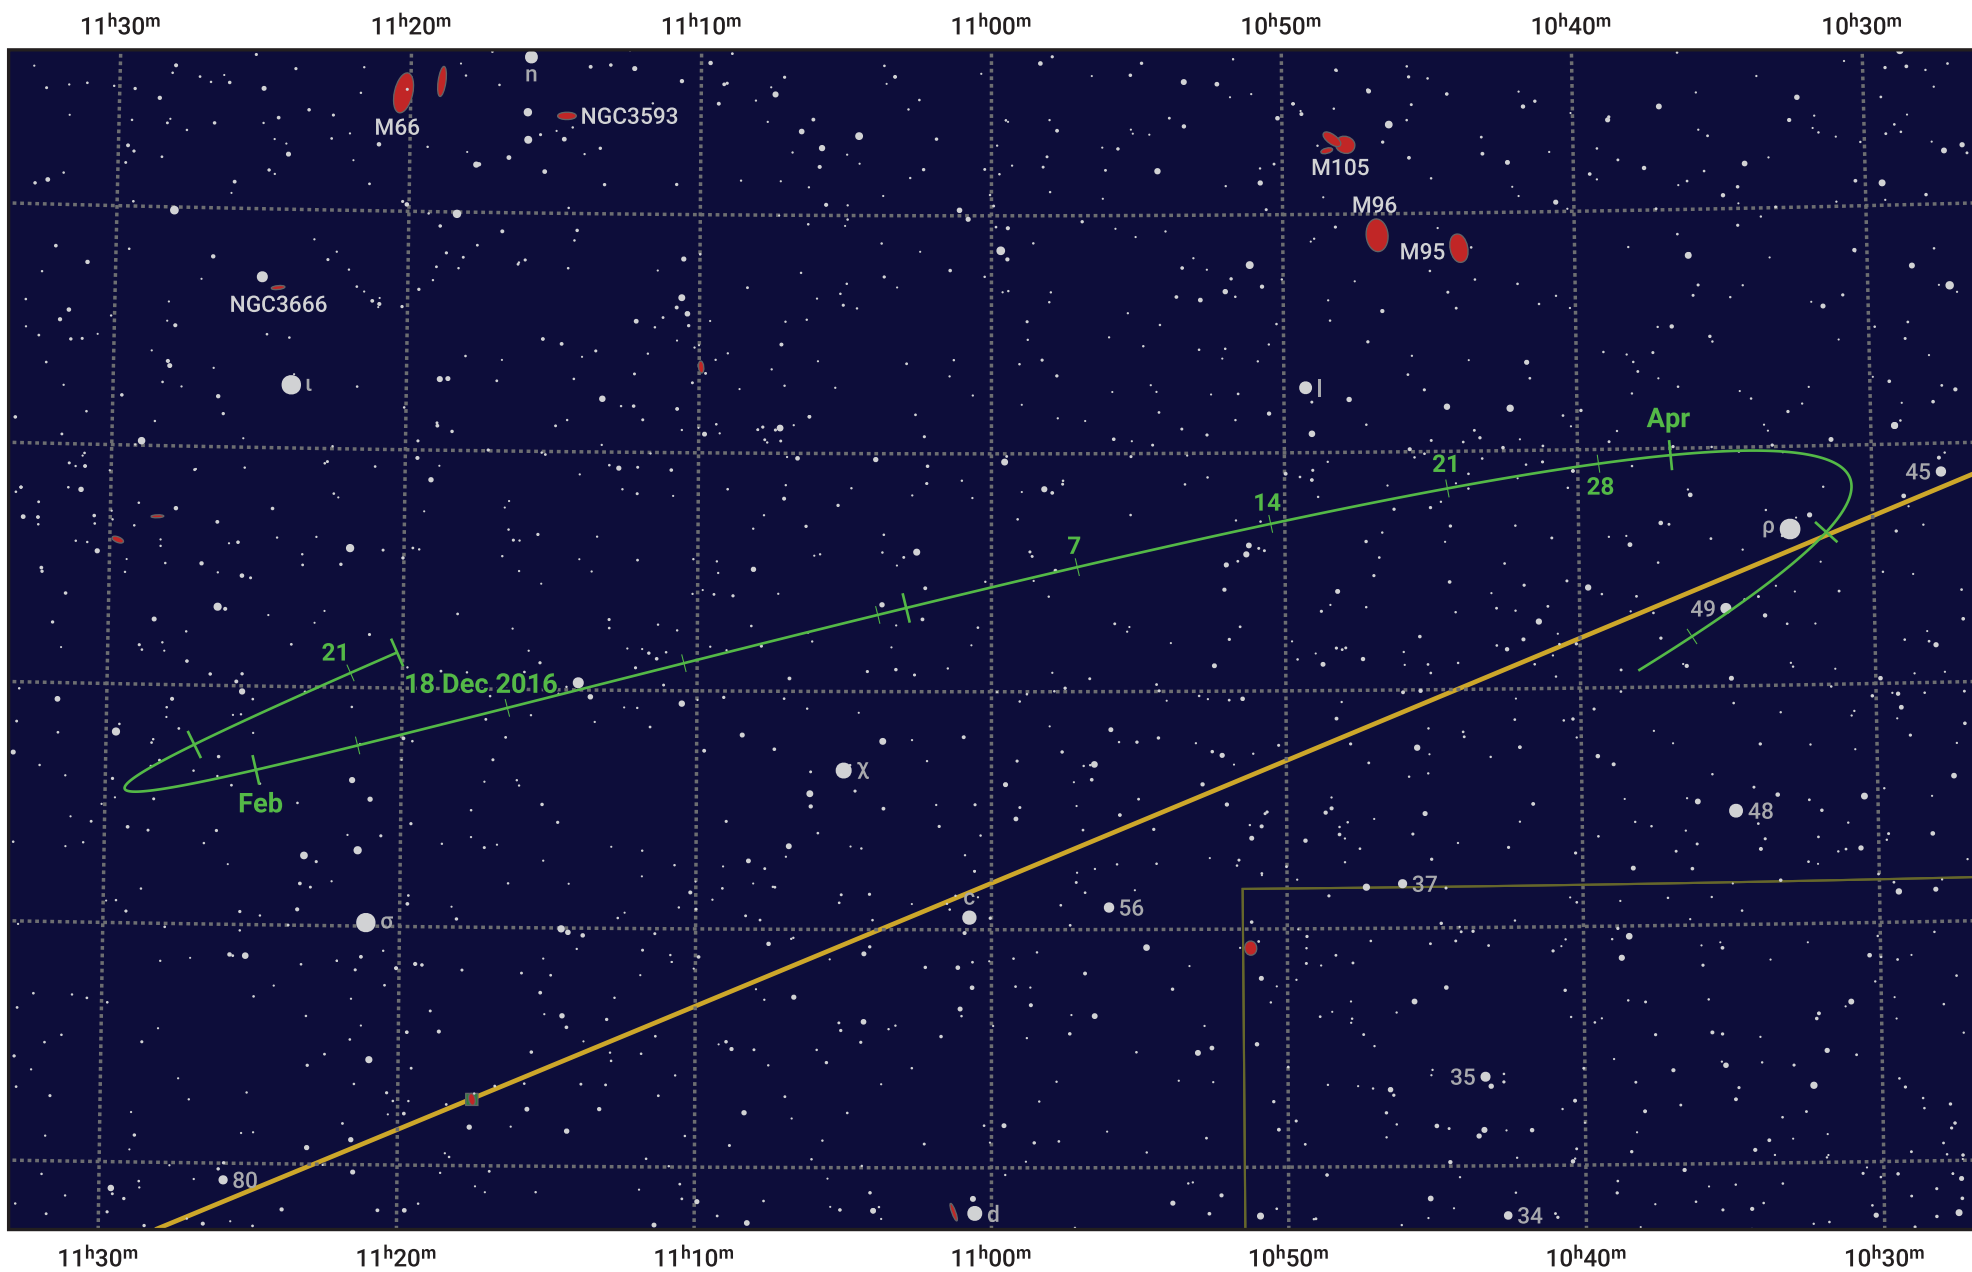

# The path of Asteroid 29 Amphitrite around opposition on 3 Mar 2017

© Dominic Ford 2011–2024. Date markers placed at midnight UTC. Downloaded from <https://in-the-sky.org>

Magnitude scale: 11.0 10.0 9.0 8.0 7.0 6.0 5.0 4.0 3.0

— Ecliptic Plane

- Galaxy
- Bright nebula
- Open cluster
- ⊕ Globular cluster

Date	Mag
2017 Jan 1	10.6
2017 Feb 1	10.0
2017 Feb 10	9.8
2017 Mar 1	9.3
2017 Apr 1	10.0
2017 May 1	10.6
2017 May 9	10.8