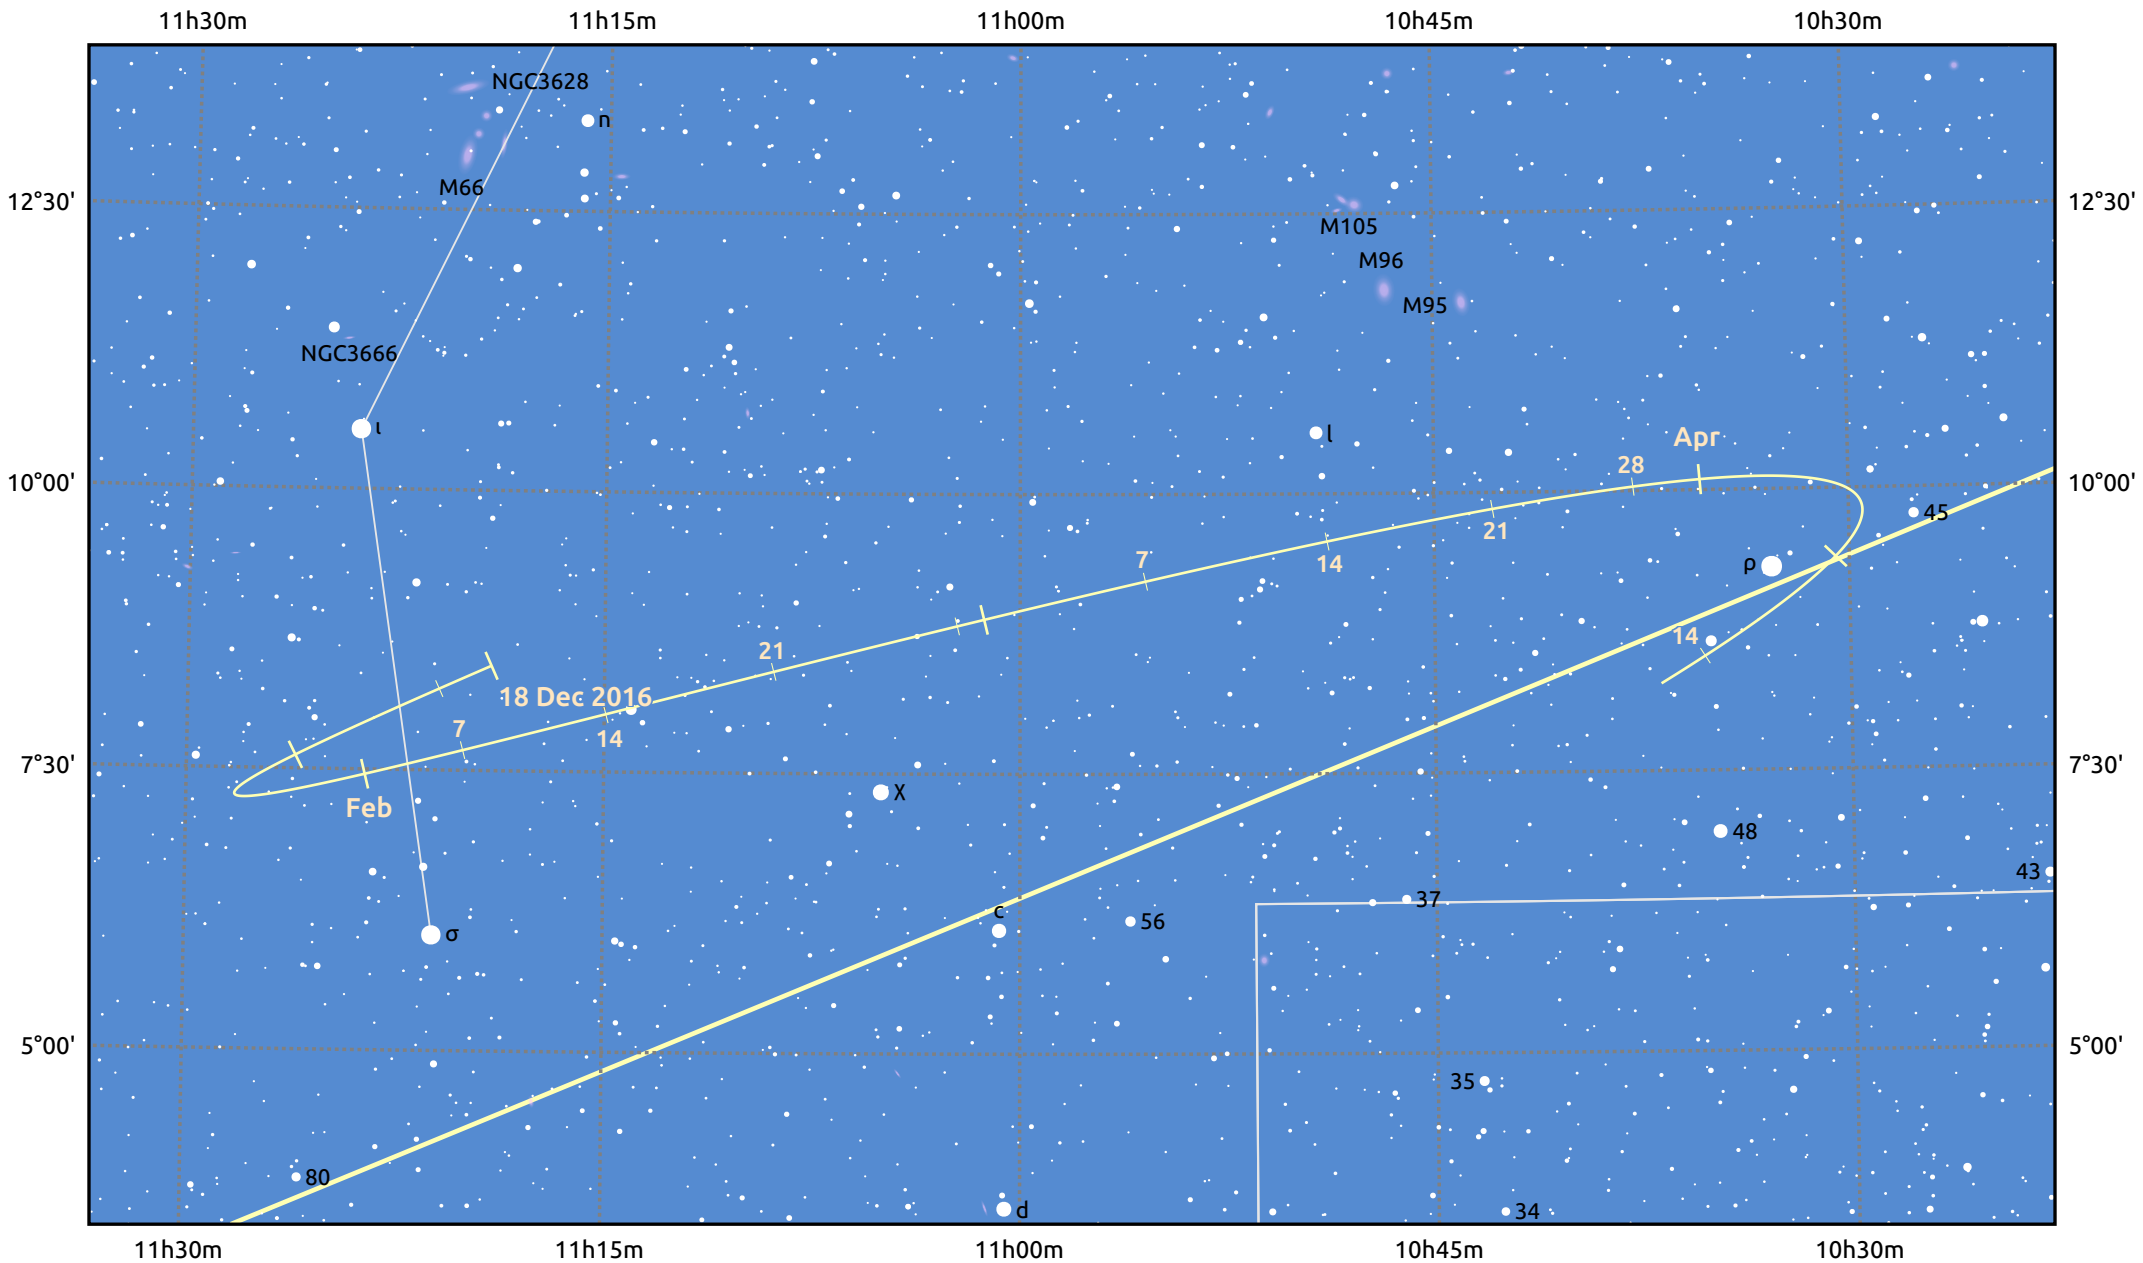

# The path of Asteroid 29 Amphitrite around opposition on 3 Mar 2017

© Dominic Ford 2011–2025. Date markers placed at midnight UTC. Downloaded from <https://in-the-sky.org>

Magnitude scale: 11.0 10.0 9.0 8.0 7.0 6.0 5.0 4.0 3.0

Ecliptic Plane

Galaxy Bright nebula Open cluster Globular cluster Planetary nebula

Date	Mag
2017 Jan 1	10.6
2017 Feb 1	10.0
2017 Feb 10	9.7
2017 Mar 1	9.2
2017 Apr 1	10.0
2017 May 1	10.6
2017 May 7	10.7