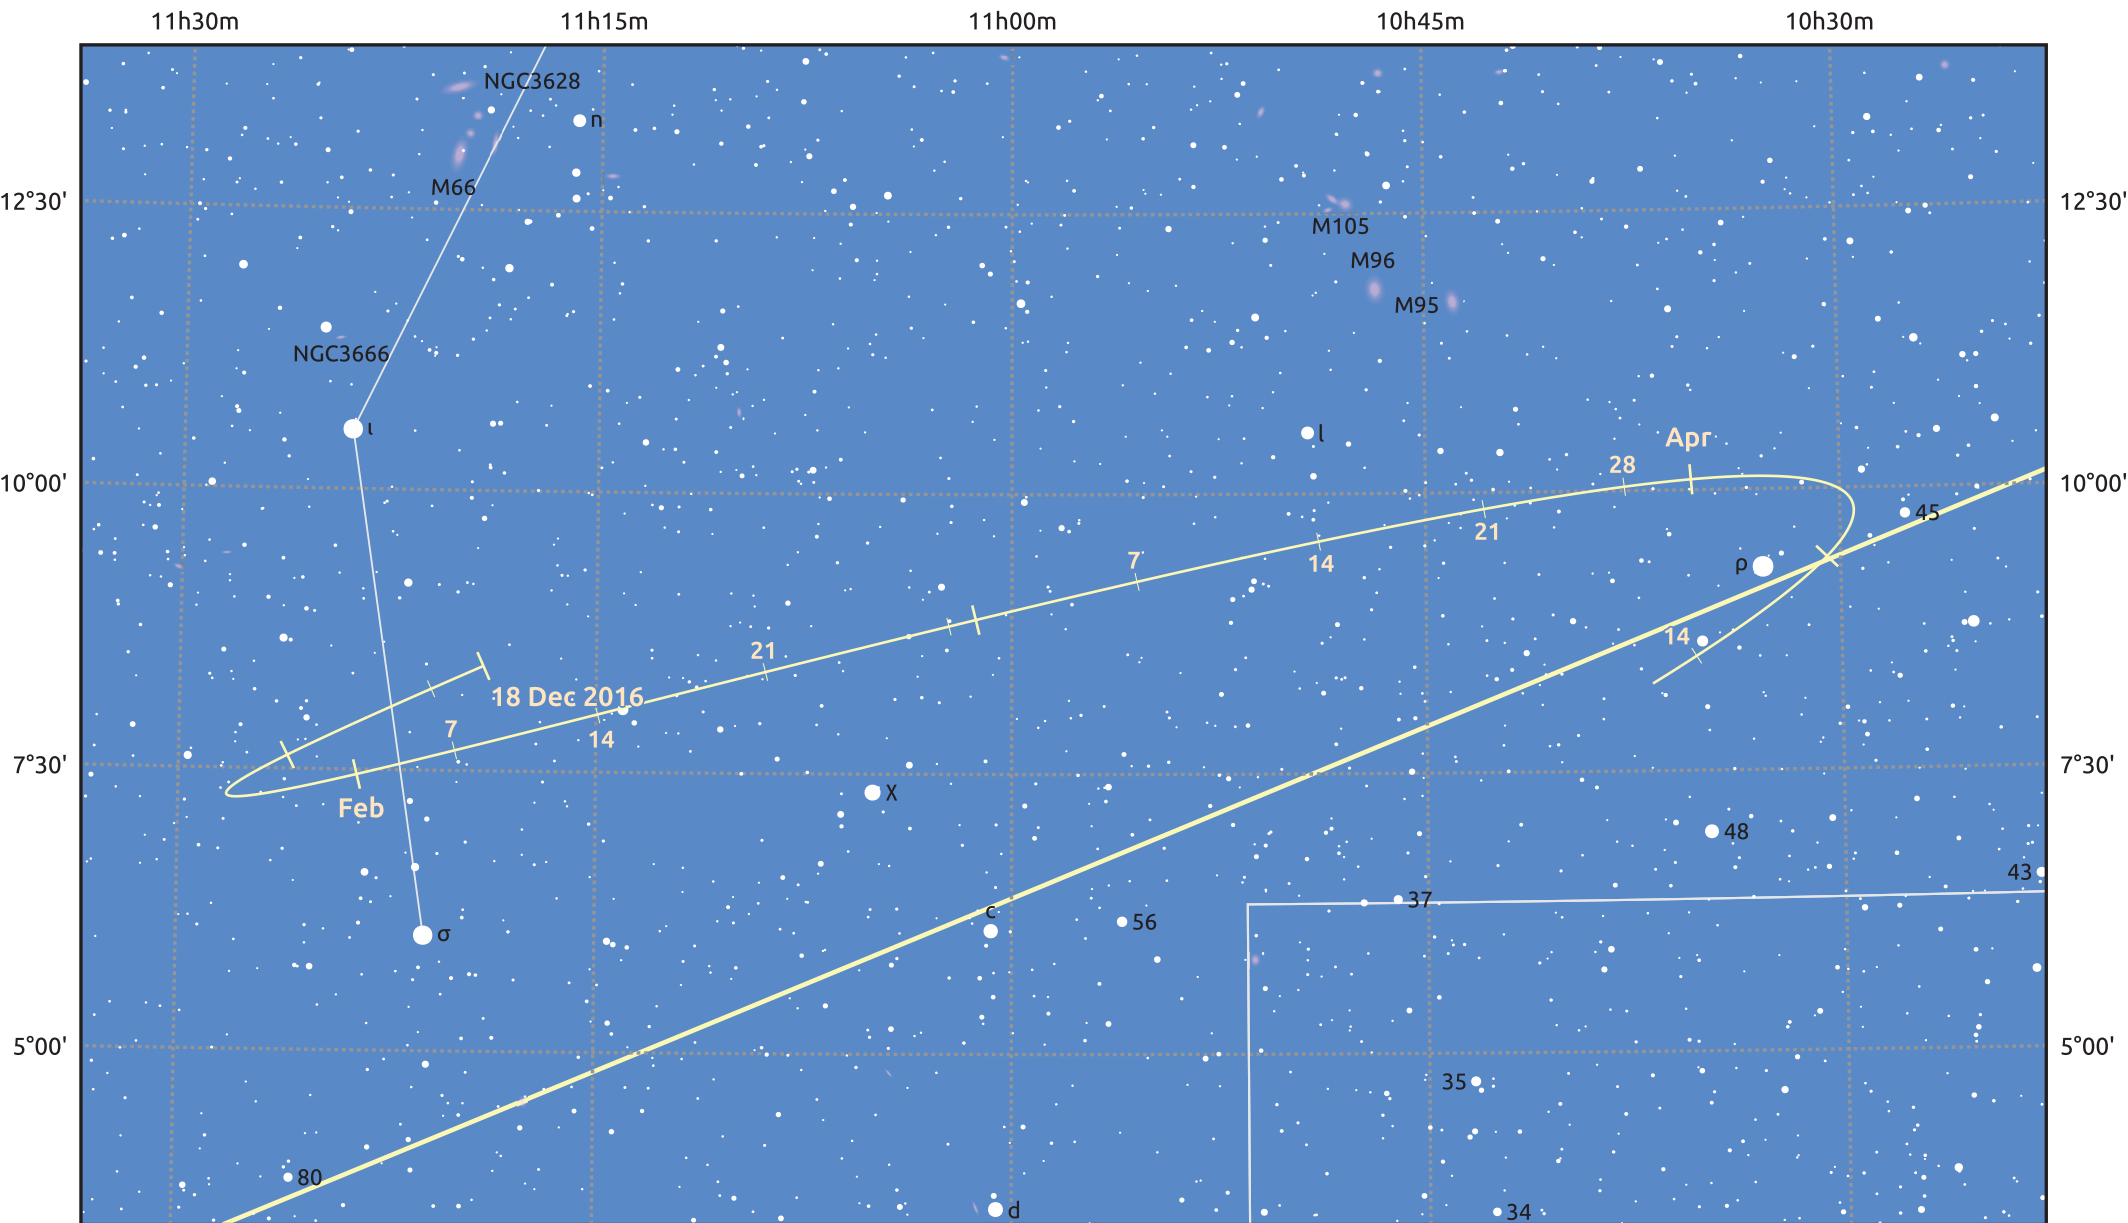

The path of Asteroid 29 Amphitrite around opposition on 3 Mar 2017

© Dominic Ford 2011–2025. Date markers placed at midnight UTC. Downloaded from <https://in-the-sky.org>

Magnitude scale: • 11.0 • 10.0 • 9.0 • 8.0 • 7.0 • 6.0 • 5.0 • 4.0 • 3.0

— Ecliptic Plane

Galaxy Bright nebula Open cluster Globular cluster Planetary nebula

Date	Mag
2017 Jan 1	10.6
2017 Feb 1	10.0
2017 Feb 10	9.7
2017 Mar 1	9.2
2017 Apr 1	10.0
2017 May 1	10.6
2017 May 7	10.7