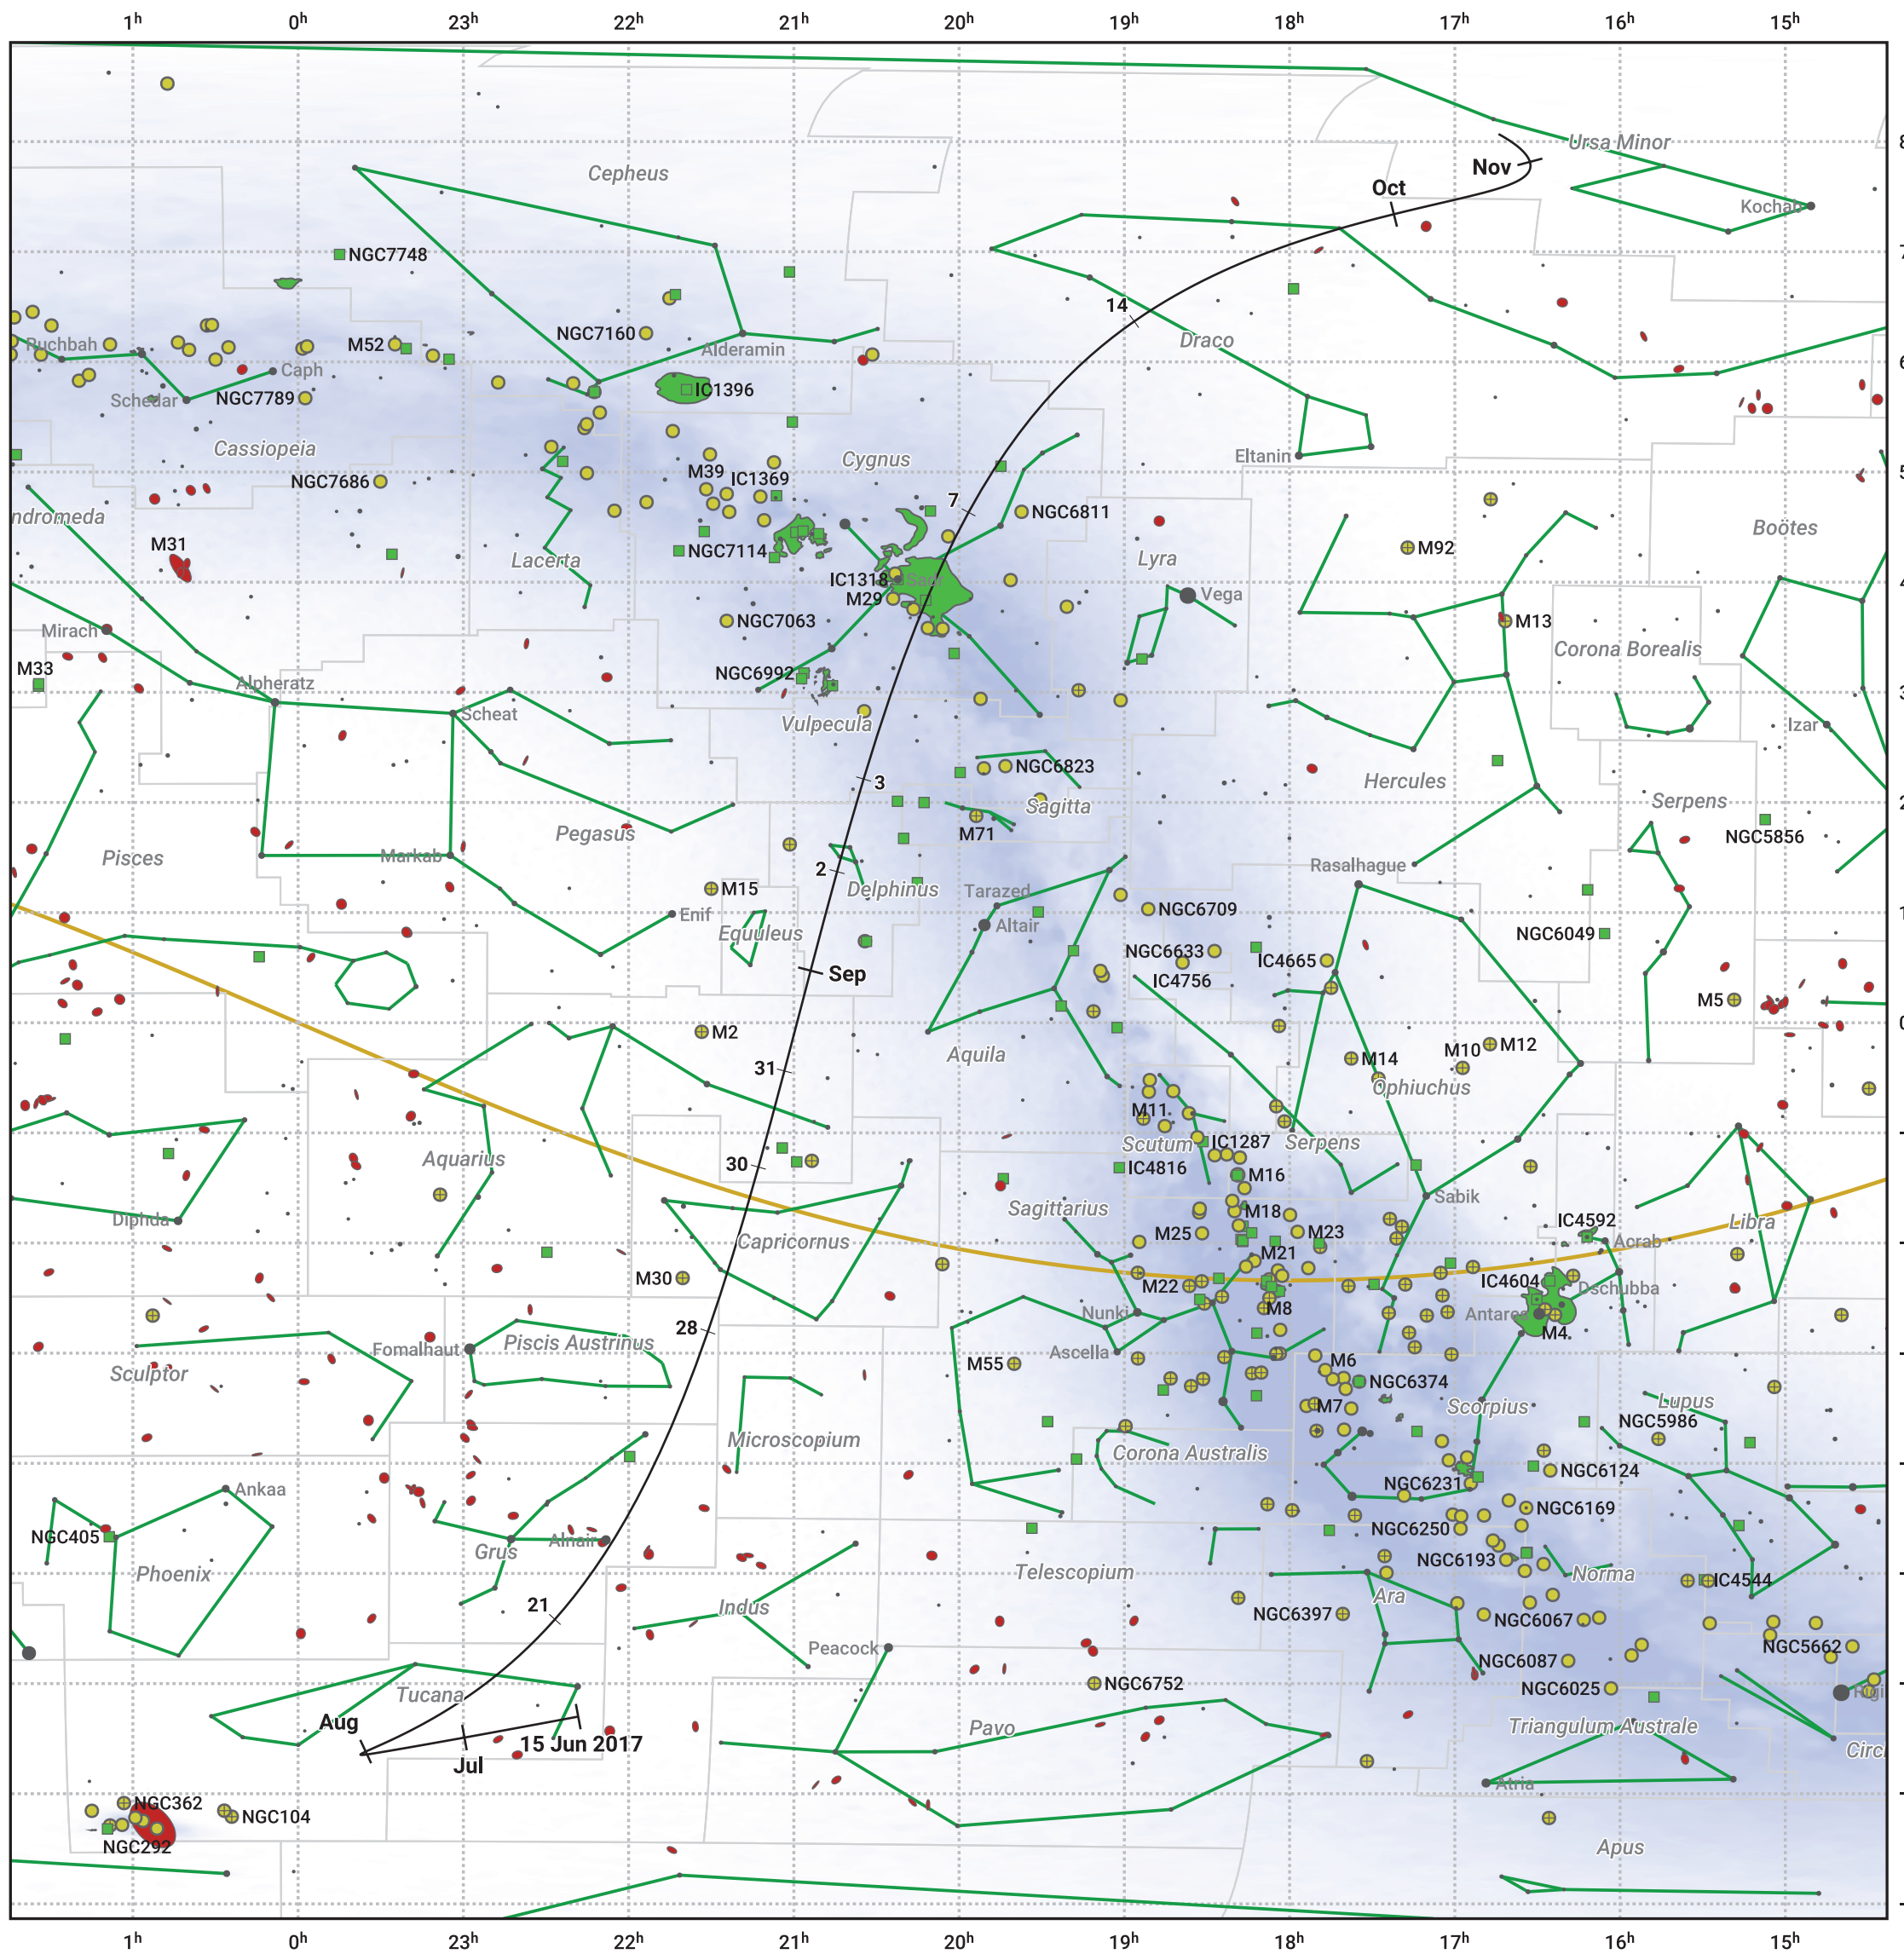

# The path of Asteroid 3122 Florence around opposition on 29 Aug 2017

© Dominic Ford 2011–2024. Date markers placed at midnight UTC. Downloaded from <https://in-the-sky.org>

Magnitude scale: · 5.0 · 4.0 · 3.0 · 2.0 · 1.0 · 0.0 · -1.0

— Ecliptic Plane

● Galaxy    ■ Bright nebula    ● Open cluster    ⊕ Globular cluster

Date	Mag	Phase
2017 Jul 1	14.8	88%
2017 Jul 10	14.4	87%
2017 Jul 29	13.4	85%
2017 Aug 1	13.2	85%
2017 Aug 10	12.4	85%
2017 Aug 18	11.3	87%
2017 Aug 24	10.1	92%
2017 Aug 28	9.0	97%
2017 Sep 1	8.9	94%
2017 Sep 6	10.3	76%
2017 Sep 10	11.4	66%
2017 Sep 16	12.4	60%
2017 Sep 27	13.5	59%
2017 Oct 1	13.7	60%
2017 Oct 25	14.5	69%
2017 Nov 1	14.6	72%