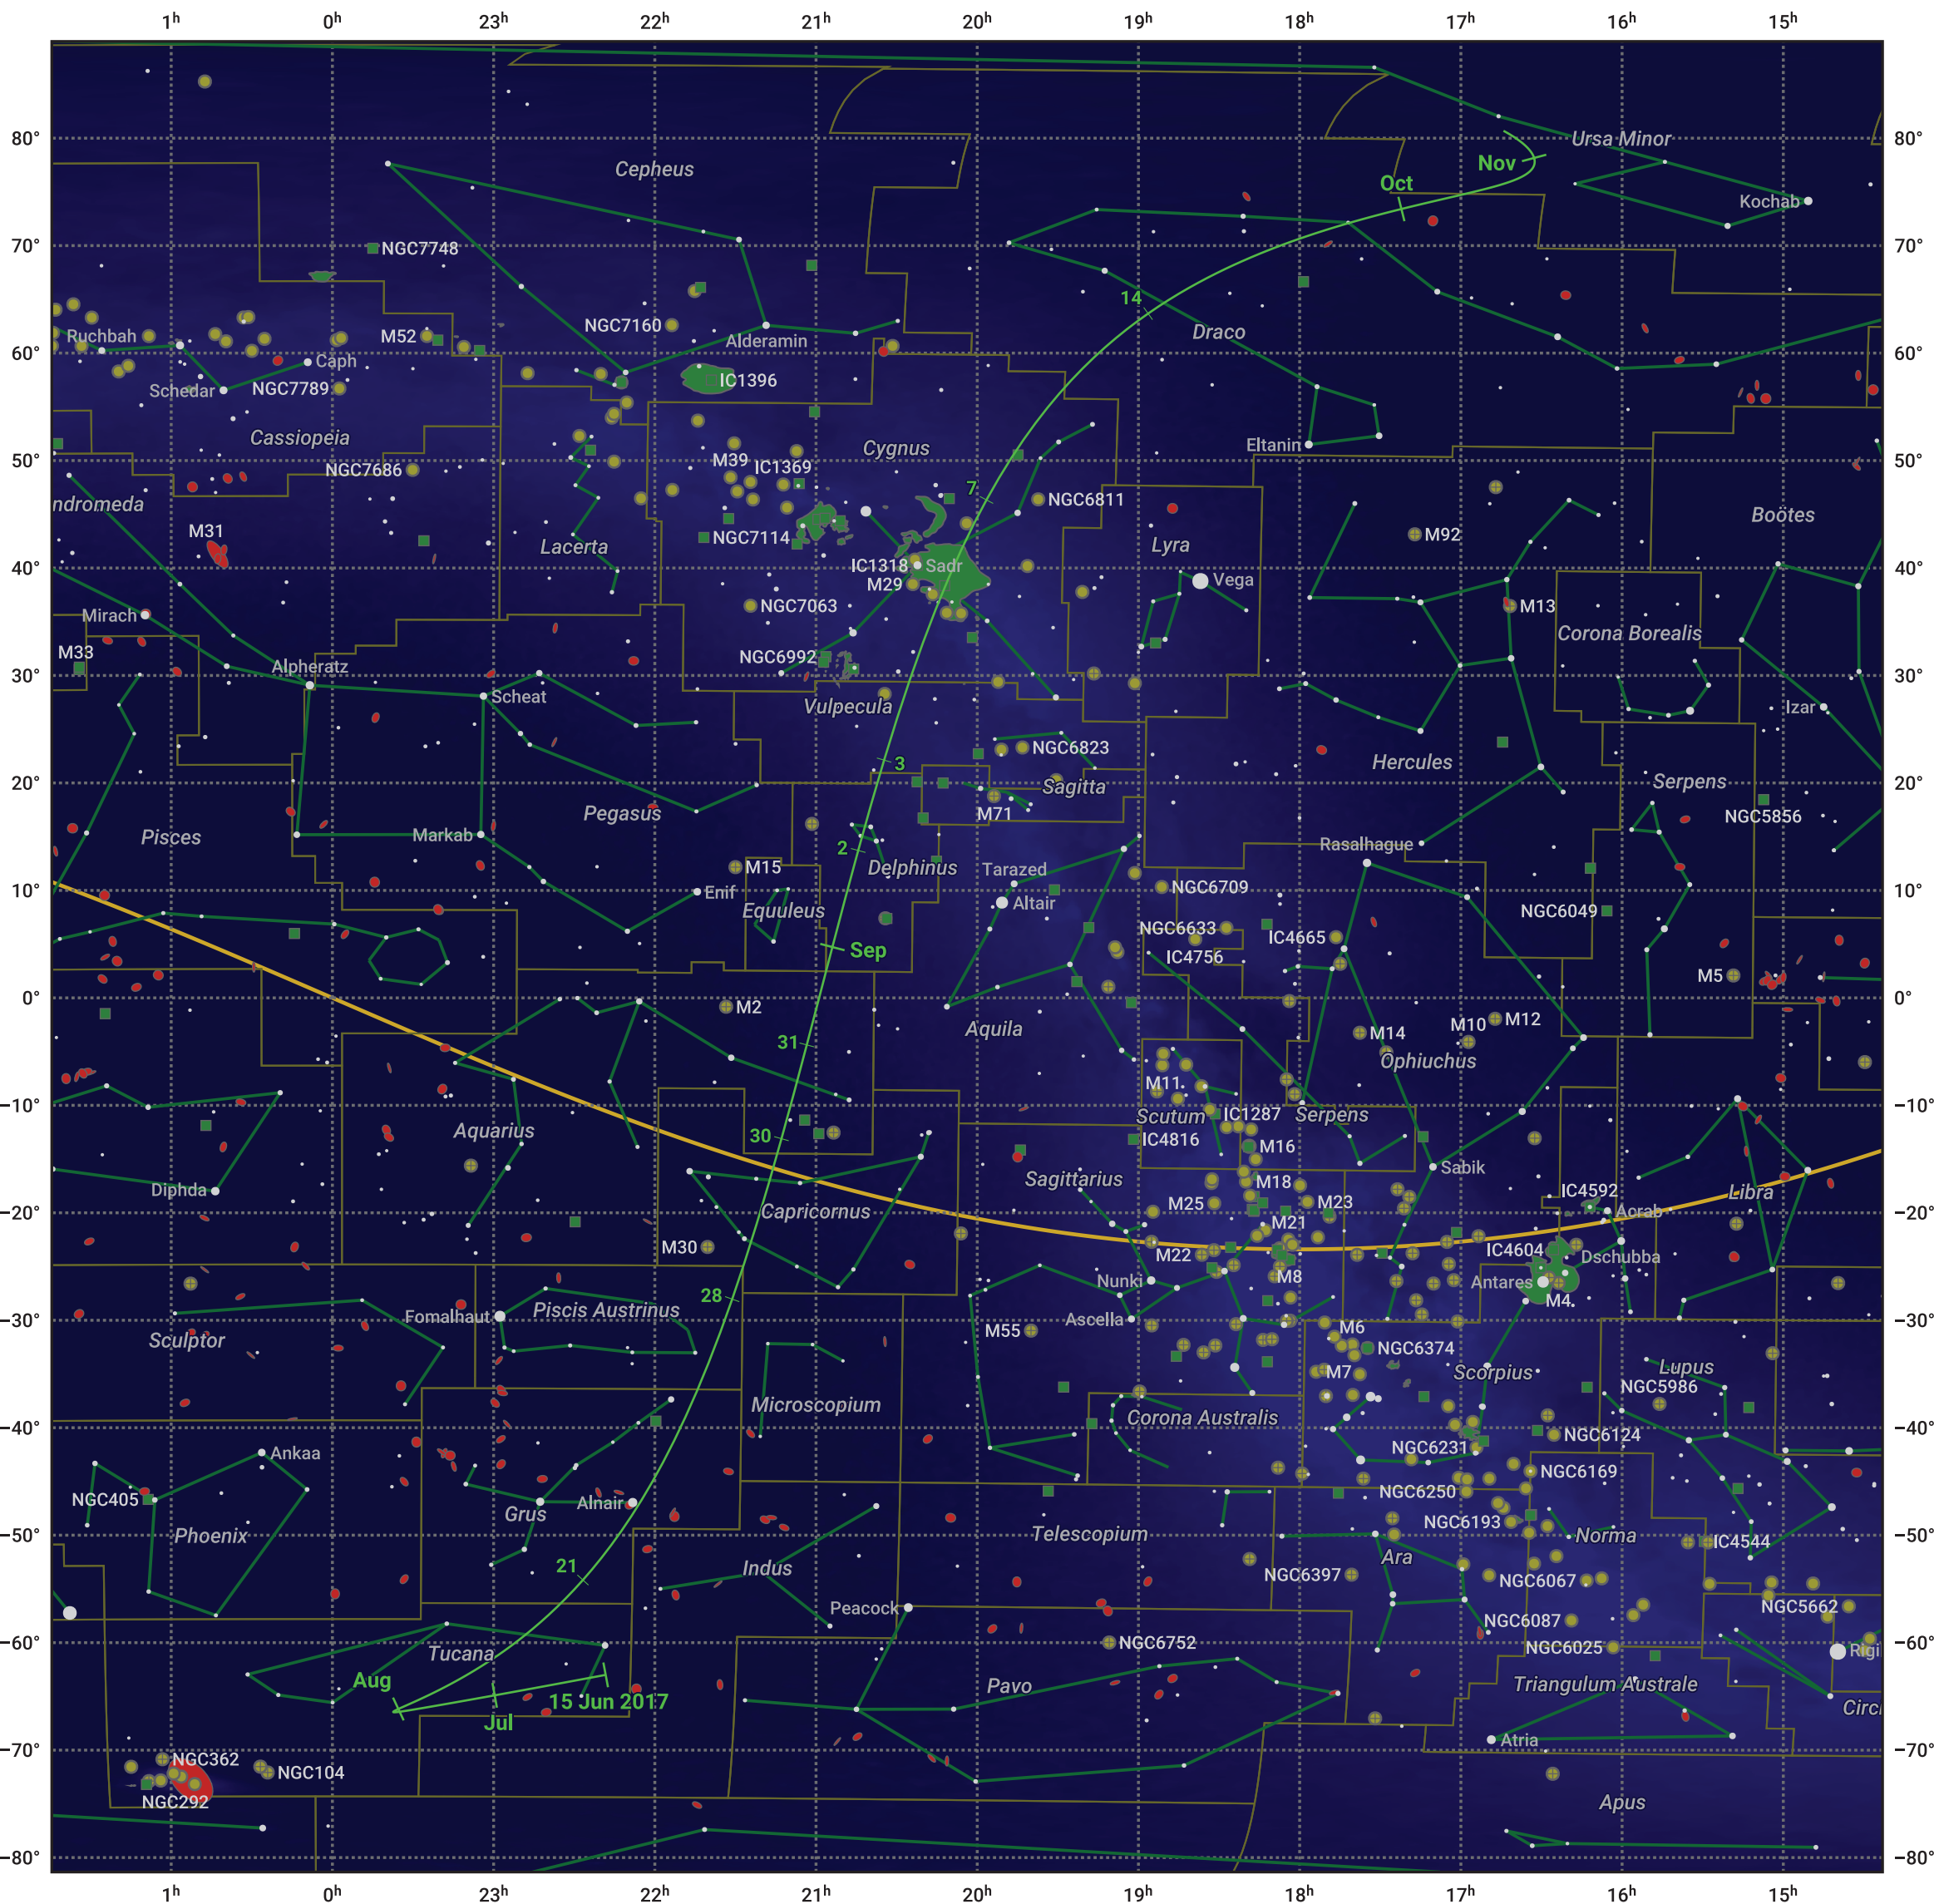

# The path of Asteroid 3122 Florence around opposition on 29 Aug 2017

© Dominic Ford 2011–2024. Date markers placed at midnight UTC. Downloaded from <https://in-the-sky.org>

Magnitude scale:  5.0  4.0  3.0  2.0  1.0  0.0  -1.0

Ecliptic Plane

Galaxy  Bright nebula  Open cluster  Globular cluster

Date	Mag	Phase
2017 Jul 1	14.8	88%
2017 Jul 10	14.4	87%
2017 Jul 29	13.4	85%
2017 Aug 1	13.2	85%
2017 Aug 10	12.4	85%
2017 Aug 18	11.3	87%
2017 Aug 24	10.1	92%
2017 Aug 28	9.0	97%
2017 Sep 1	8.9	94%
2017 Sep 6	10.3	76%
2017 Sep 10	11.4	66%
2017 Sep 16	12.4	60%
2017 Sep 27	13.5	59%
2017 Oct 1	13.7	60%
2017 Oct 25	14.5	69%
2017 Nov 1	14.6	72%