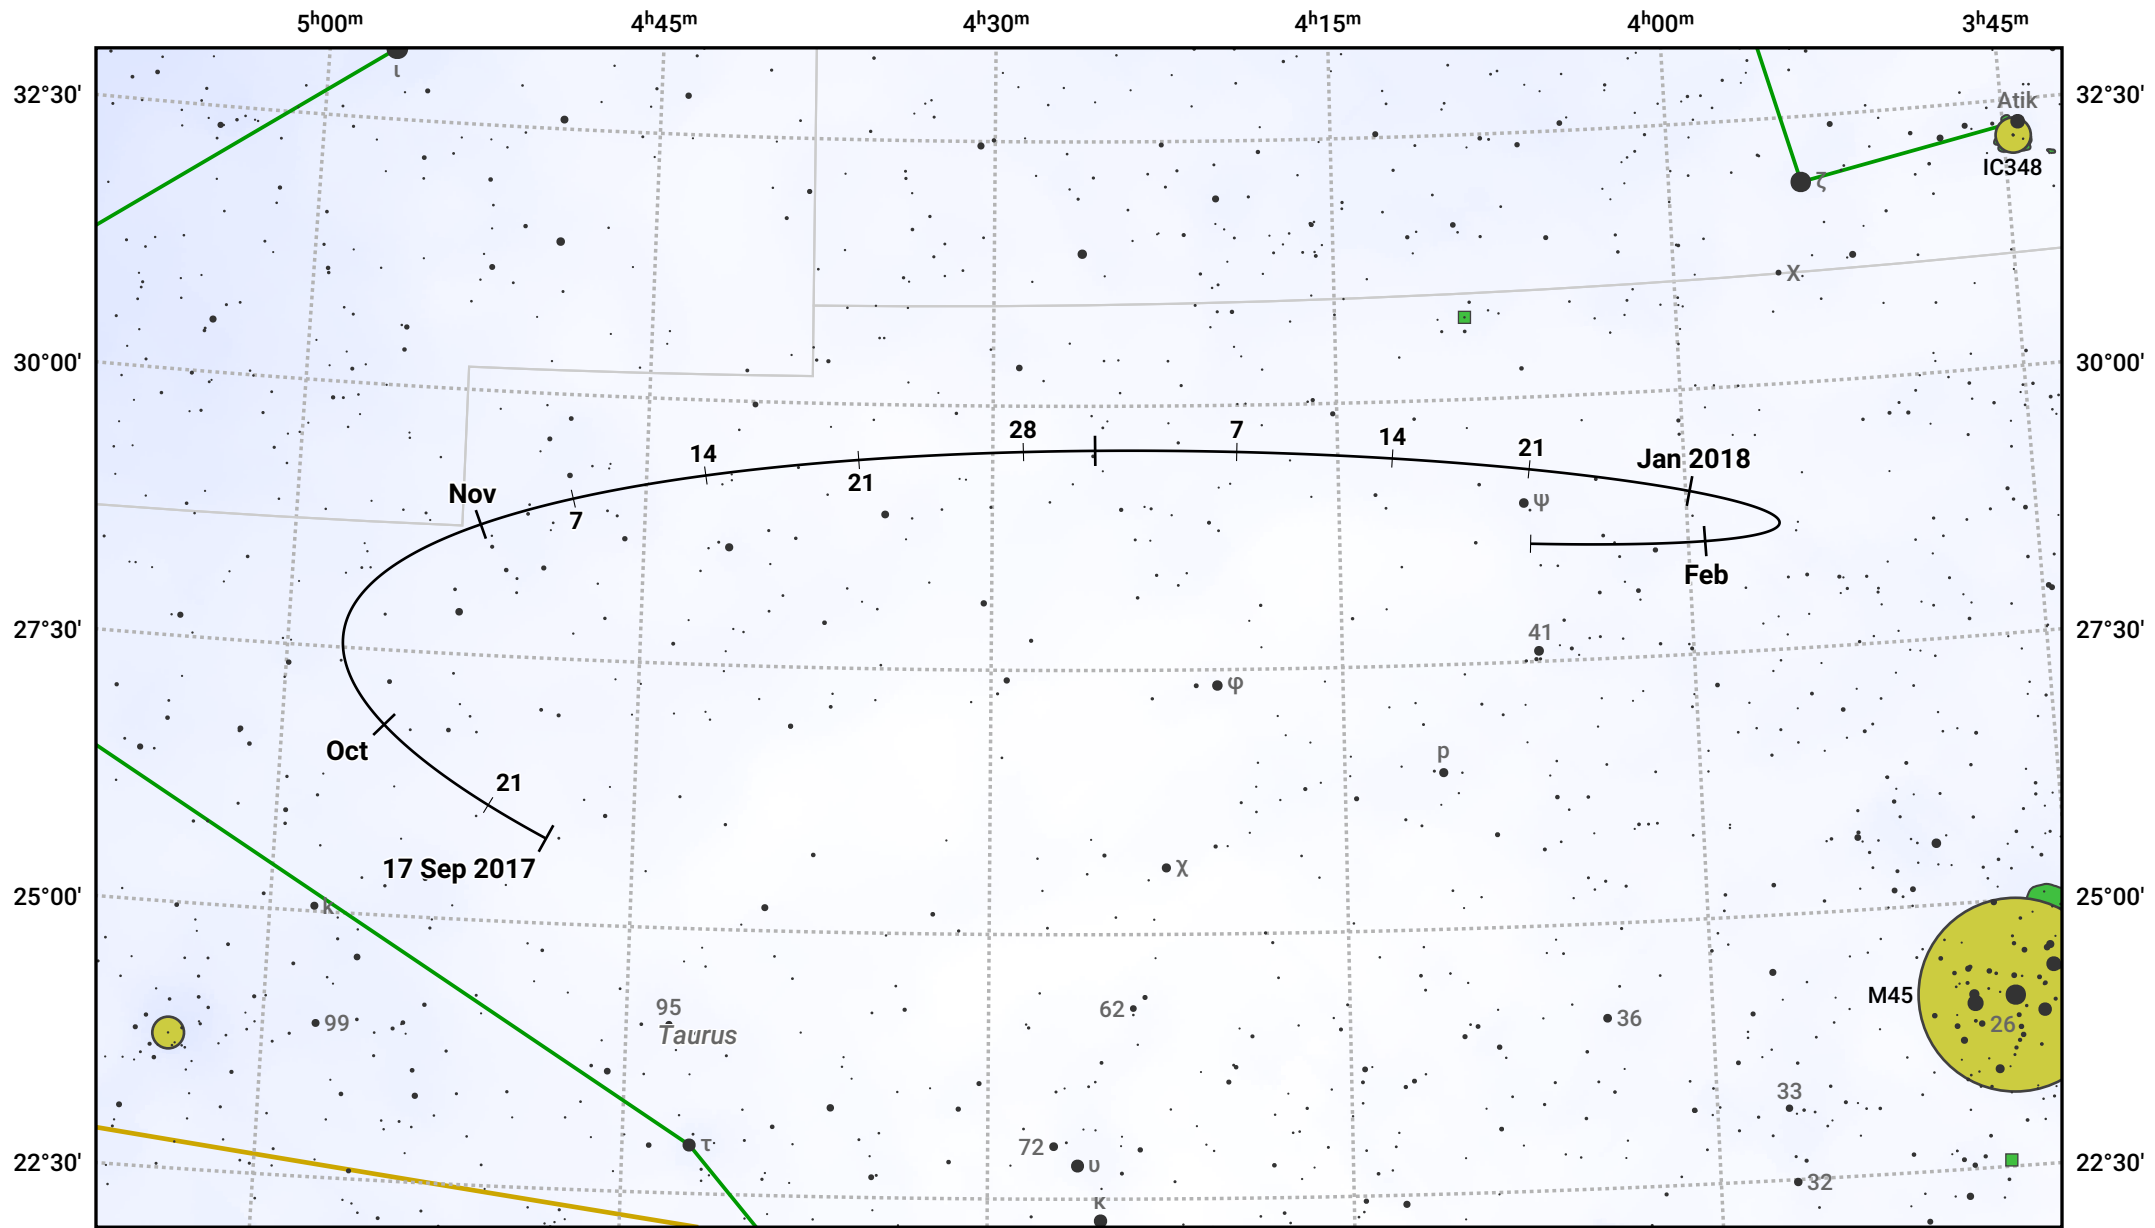

# The path of Asteroid 349 Dembowska around opposition on 1 Dec 2017

© Dominic Ford 2011–2024. Date markers placed at midnight UTC. Downloaded from <https://in-the-sky.org>

Magnitude scale: 10.0 9.0 8.0 7.0 6.0 5.0 4.0 3.0 2.0

— Ecliptic Plane

Galaxy    Bright nebula    Open cluster    Globular cluster

Date	Mag
2017 Oct 1	10.9
2017 Nov 1	10.3
2017 Nov 13	10.1
2017 Dec 1	9.8
2018 Jan 1	10.4
2018 Feb 1	11.0
2018 Feb 3	11.1