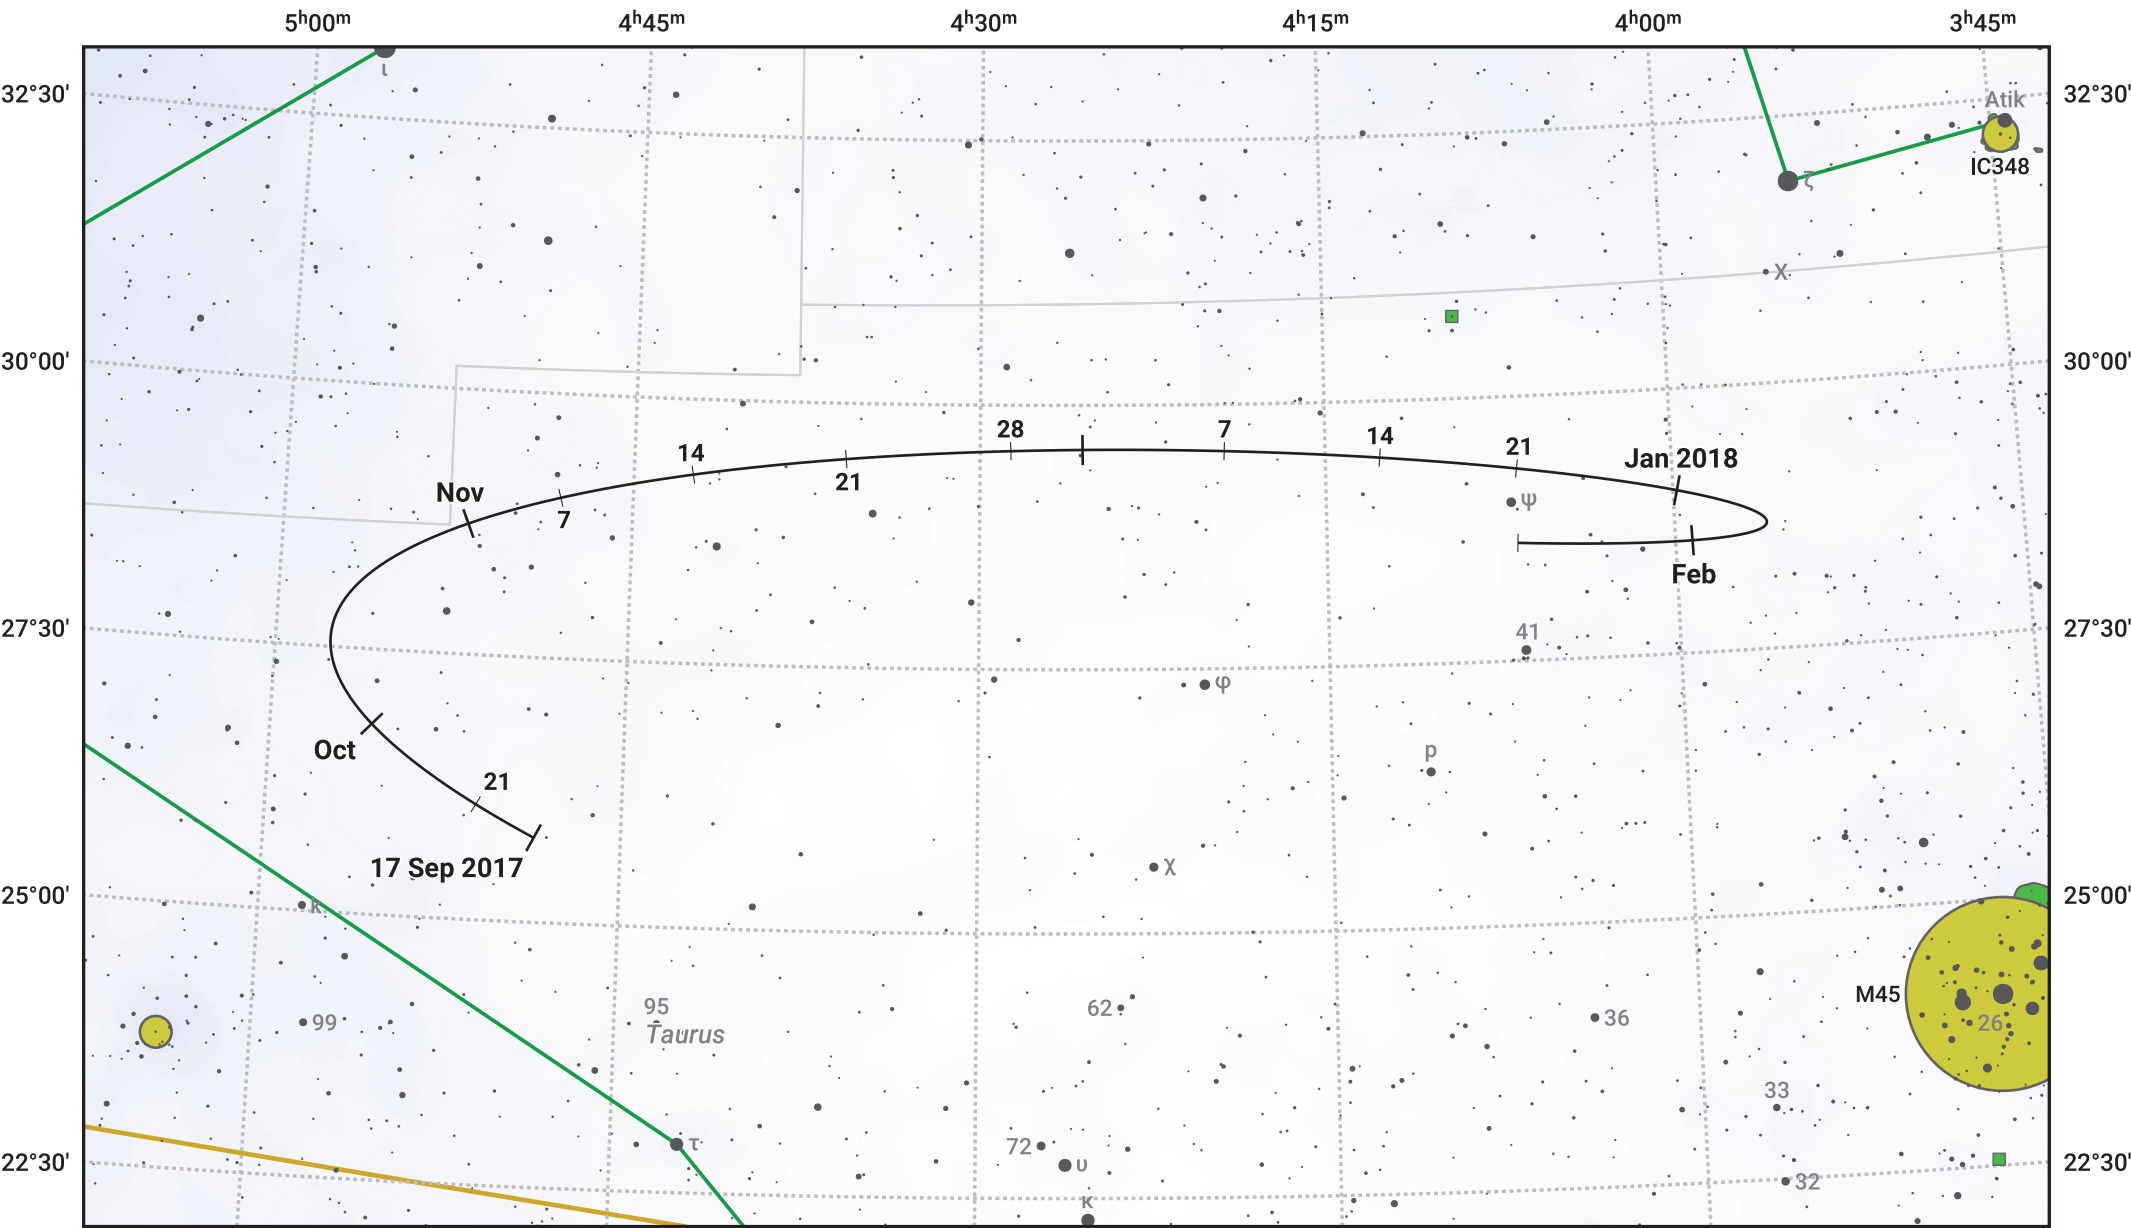

# The path of Asteroid 349 Dembowska around opposition on 1 Dec 2017

© Dominic Ford 2011–2024. Date markers placed at midnight UTC. Downloaded from <https://in-the-sky.org>

Magnitude scale: 10.0 9.0 8.0 7.0 6.0 5.0 4.0 3.0 2.0

- Ecliptic Plane
- Galaxy
- Bright nebula
- Open cluster
- ⊕ Globular cluster

Date	Mag
2017 Oct 1	10.9
2017 Nov 1	10.3
2017 Nov 13	10.1
2017 Dec 1	9.8
2018 Jan 1	10.4
2018 Feb 1	11.0
2018 Feb 3	11.1