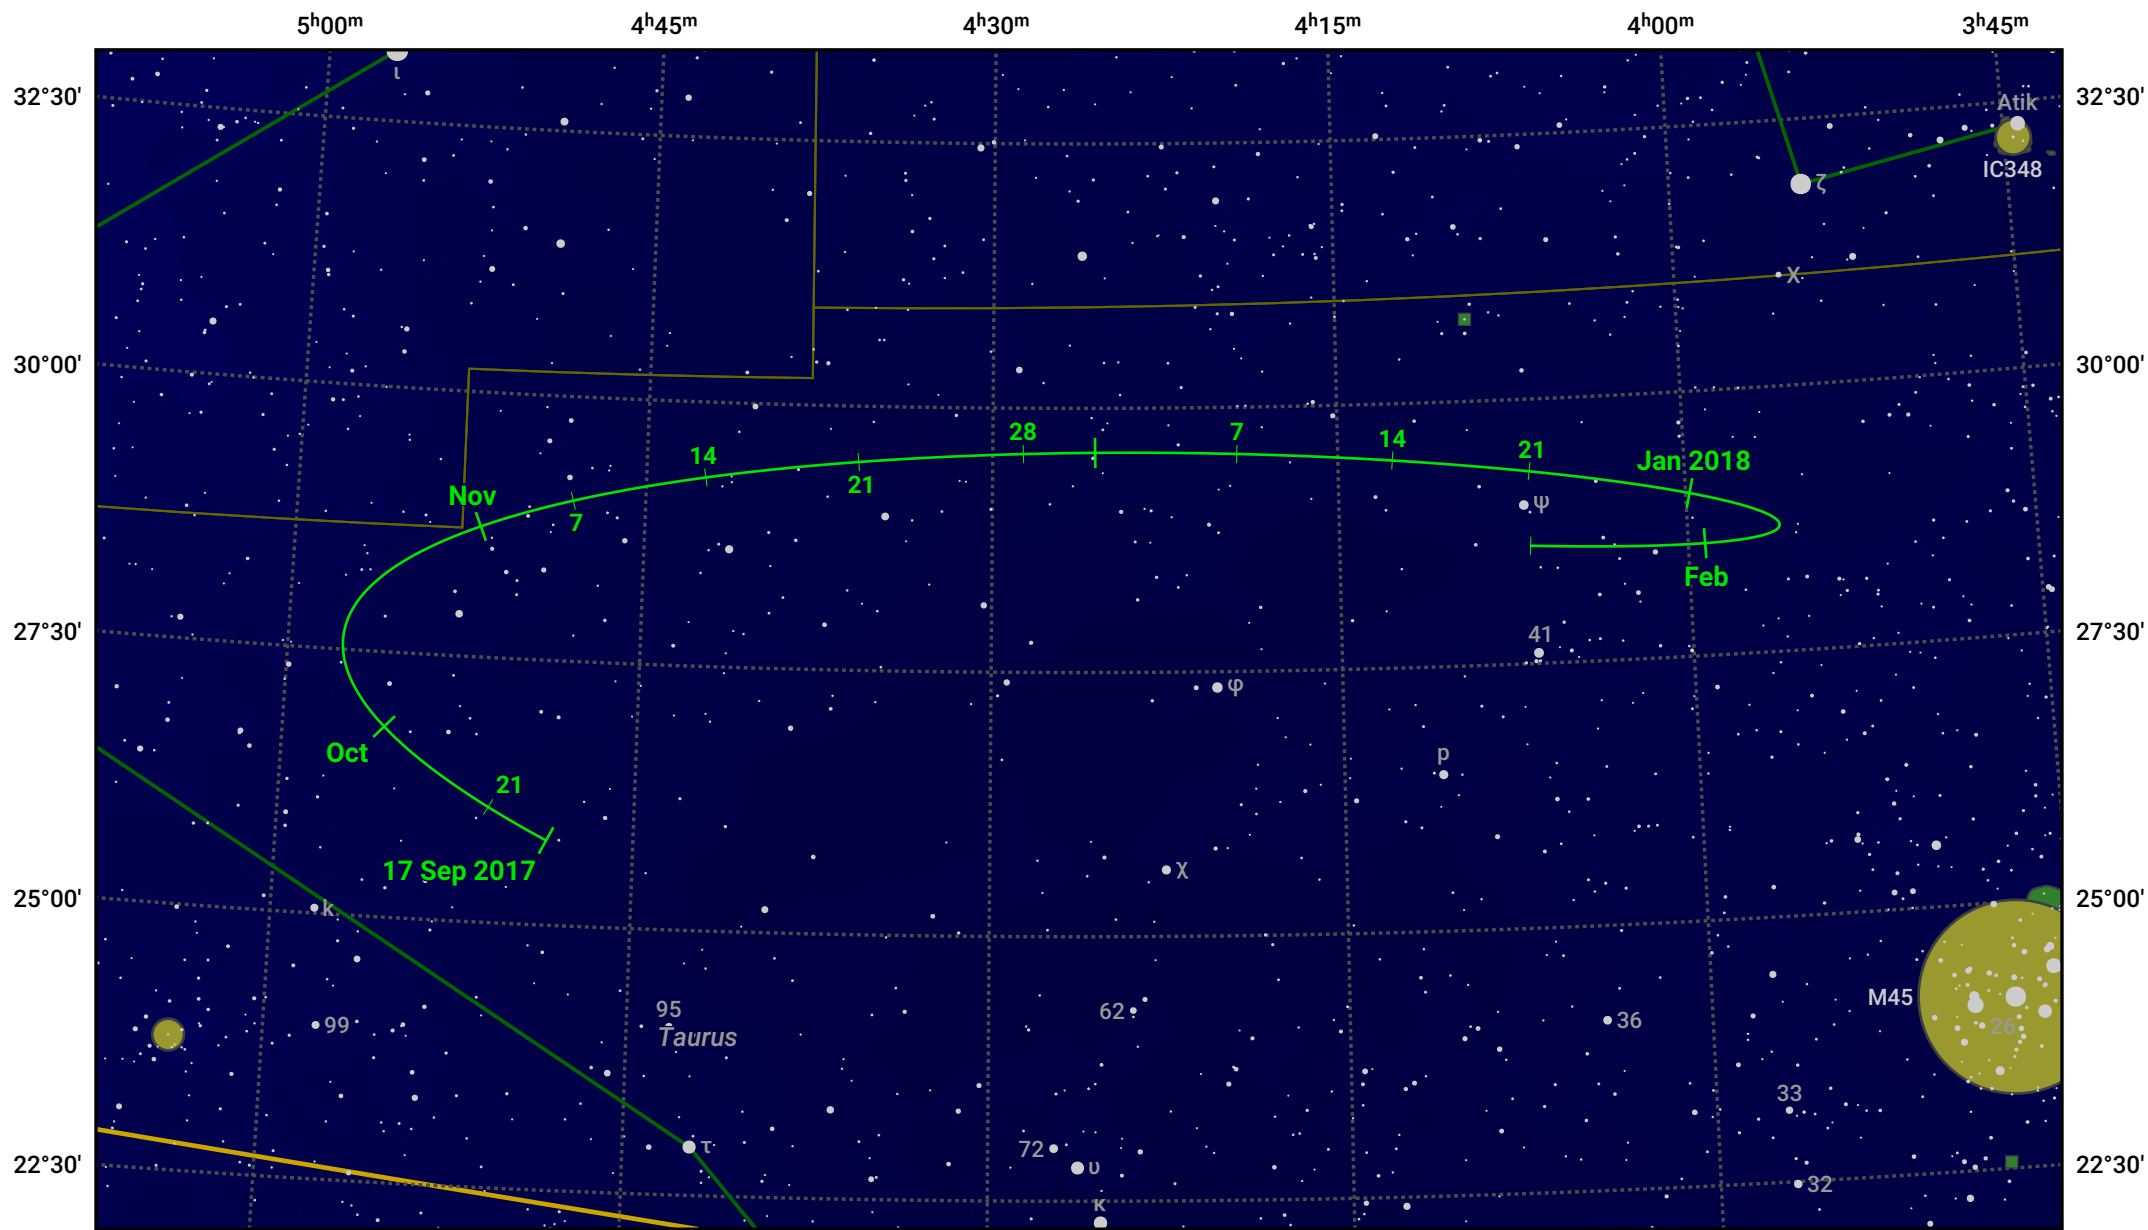

The path of Asteroid 349 Dembowska around opposition on 1 Dec 2017

© Dominic Ford 2011–2024. Date markers placed at midnight UTC. Downloaded from <https://in-the-sky.org>

Magnitude scale: 10.0 9.0 8.0 7.0 6.0 5.0 4.0 3.0 2.0

— Ecliptic Plane

Galaxy Bright nebula Open cluster Globular cluster

| Date | Mag |
|-------------|------|
| 2017 Oct 1 | 10.9 |
| 2017 Nov 1 | 10.3 |
| 2017 Nov 13 | 10.1 |
| 2017 Dec 1 | 9.8 |
| 2018 Jan 1 | 10.4 |
| 2018 Feb 1 | 11.0 |
| 2018 Feb 3 | 11.1 |