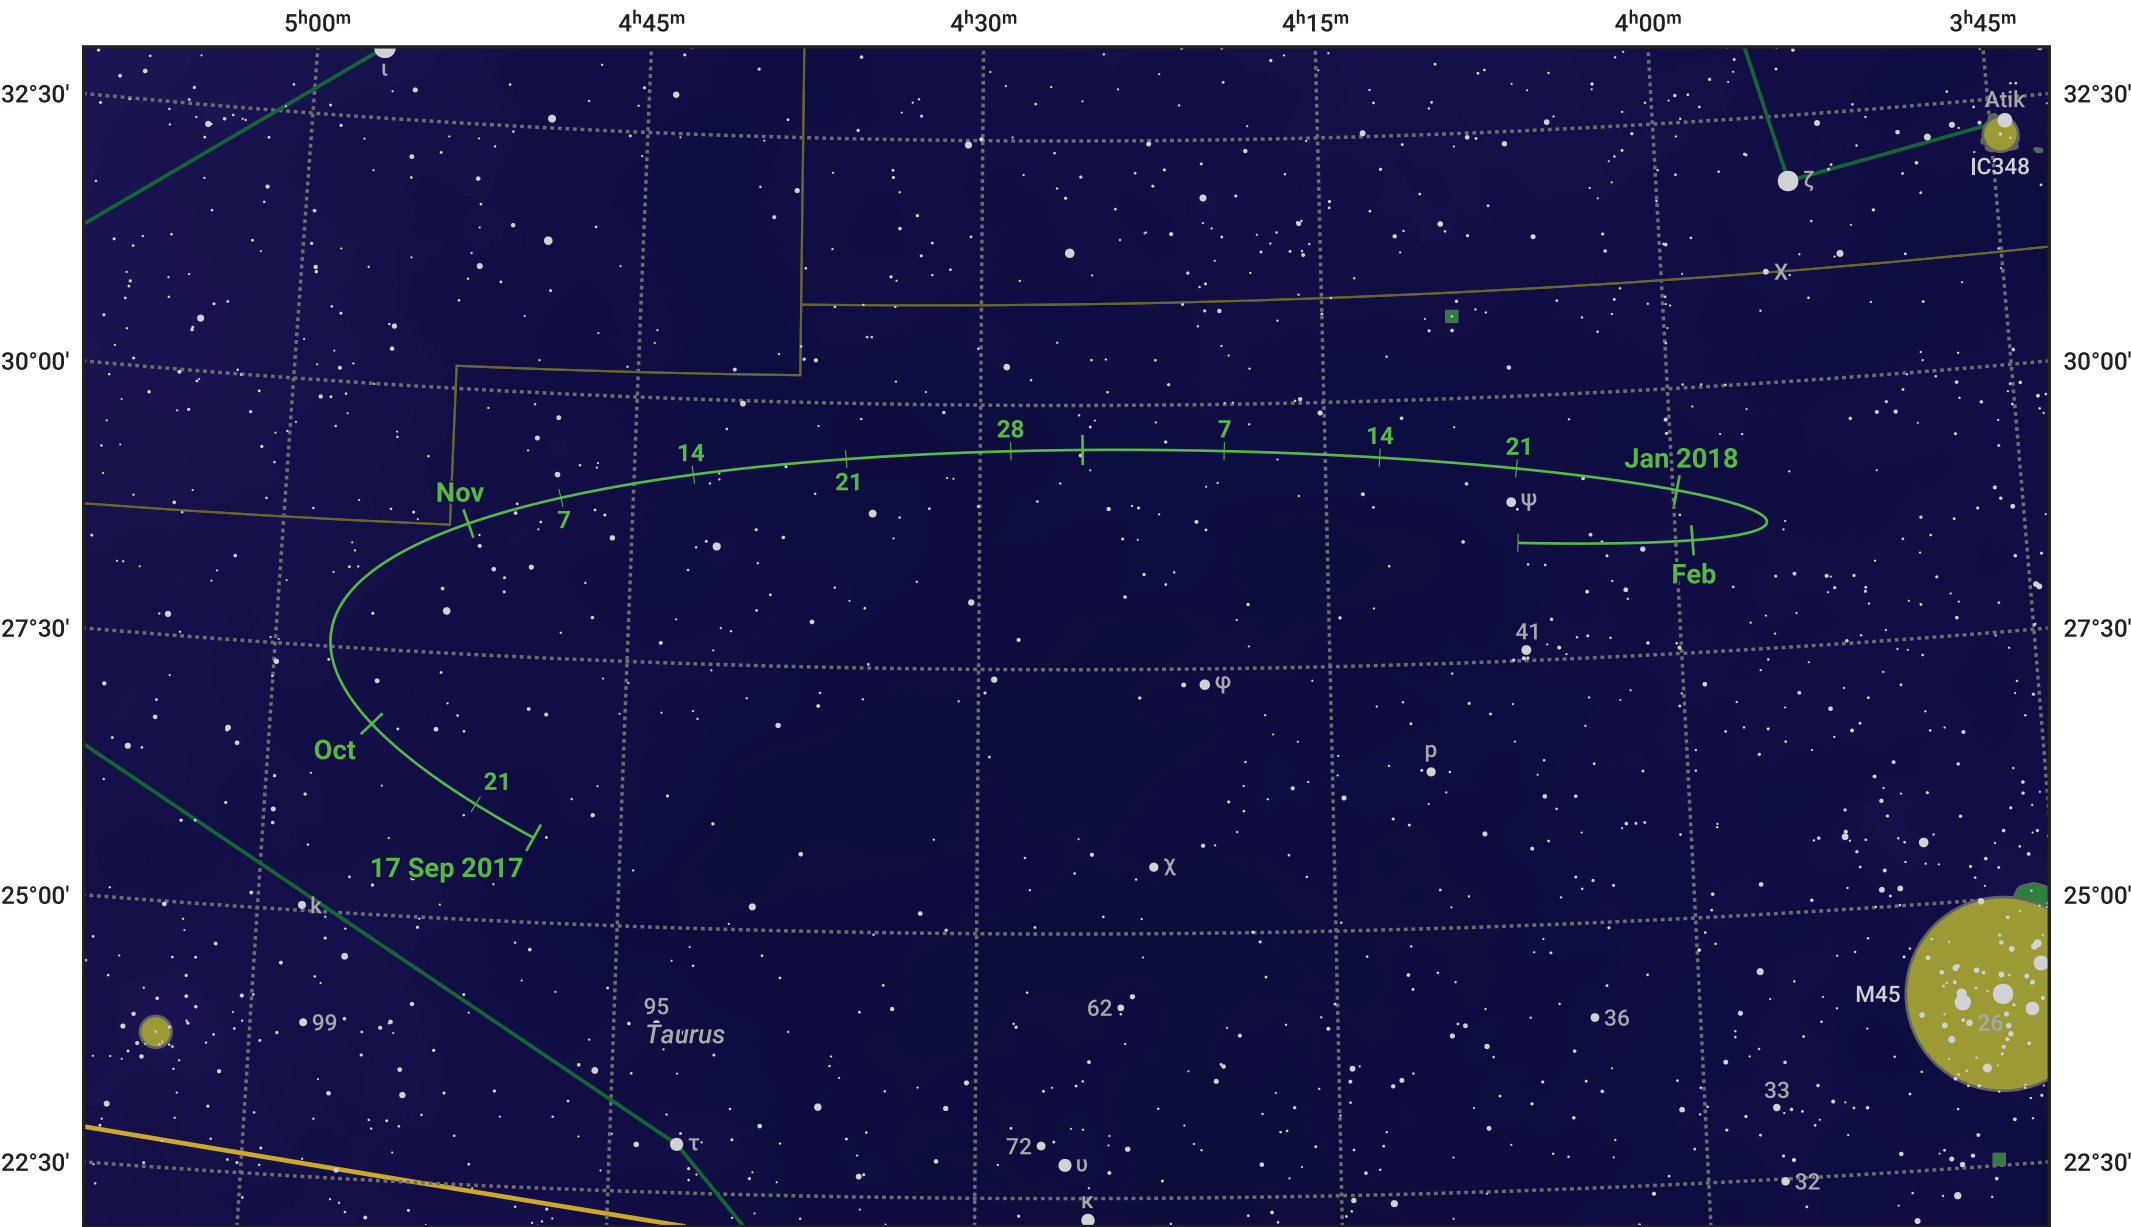

The path of Asteroid 349 Dembowska around opposition on 1 Dec 2017

© Dominic Ford 2011–2024. Date markers placed at midnight UTC. Downloaded from <https://in-the-sky.org>

Magnitude scale: 10.0 9.0 8.0 7.0 6.0 5.0 4.0 3.0 2.0

— Ecliptic Plane

Galaxy Bright nebula Open cluster Globular cluster

Date	Mag
2017 Oct 1	10.9
2017 Nov 1	10.3
2017 Nov 13	10.1
2017 Dec 1	9.8
2018 Jan 1	10.4
2018 Feb 1	11.0
2018 Feb 3	11.1