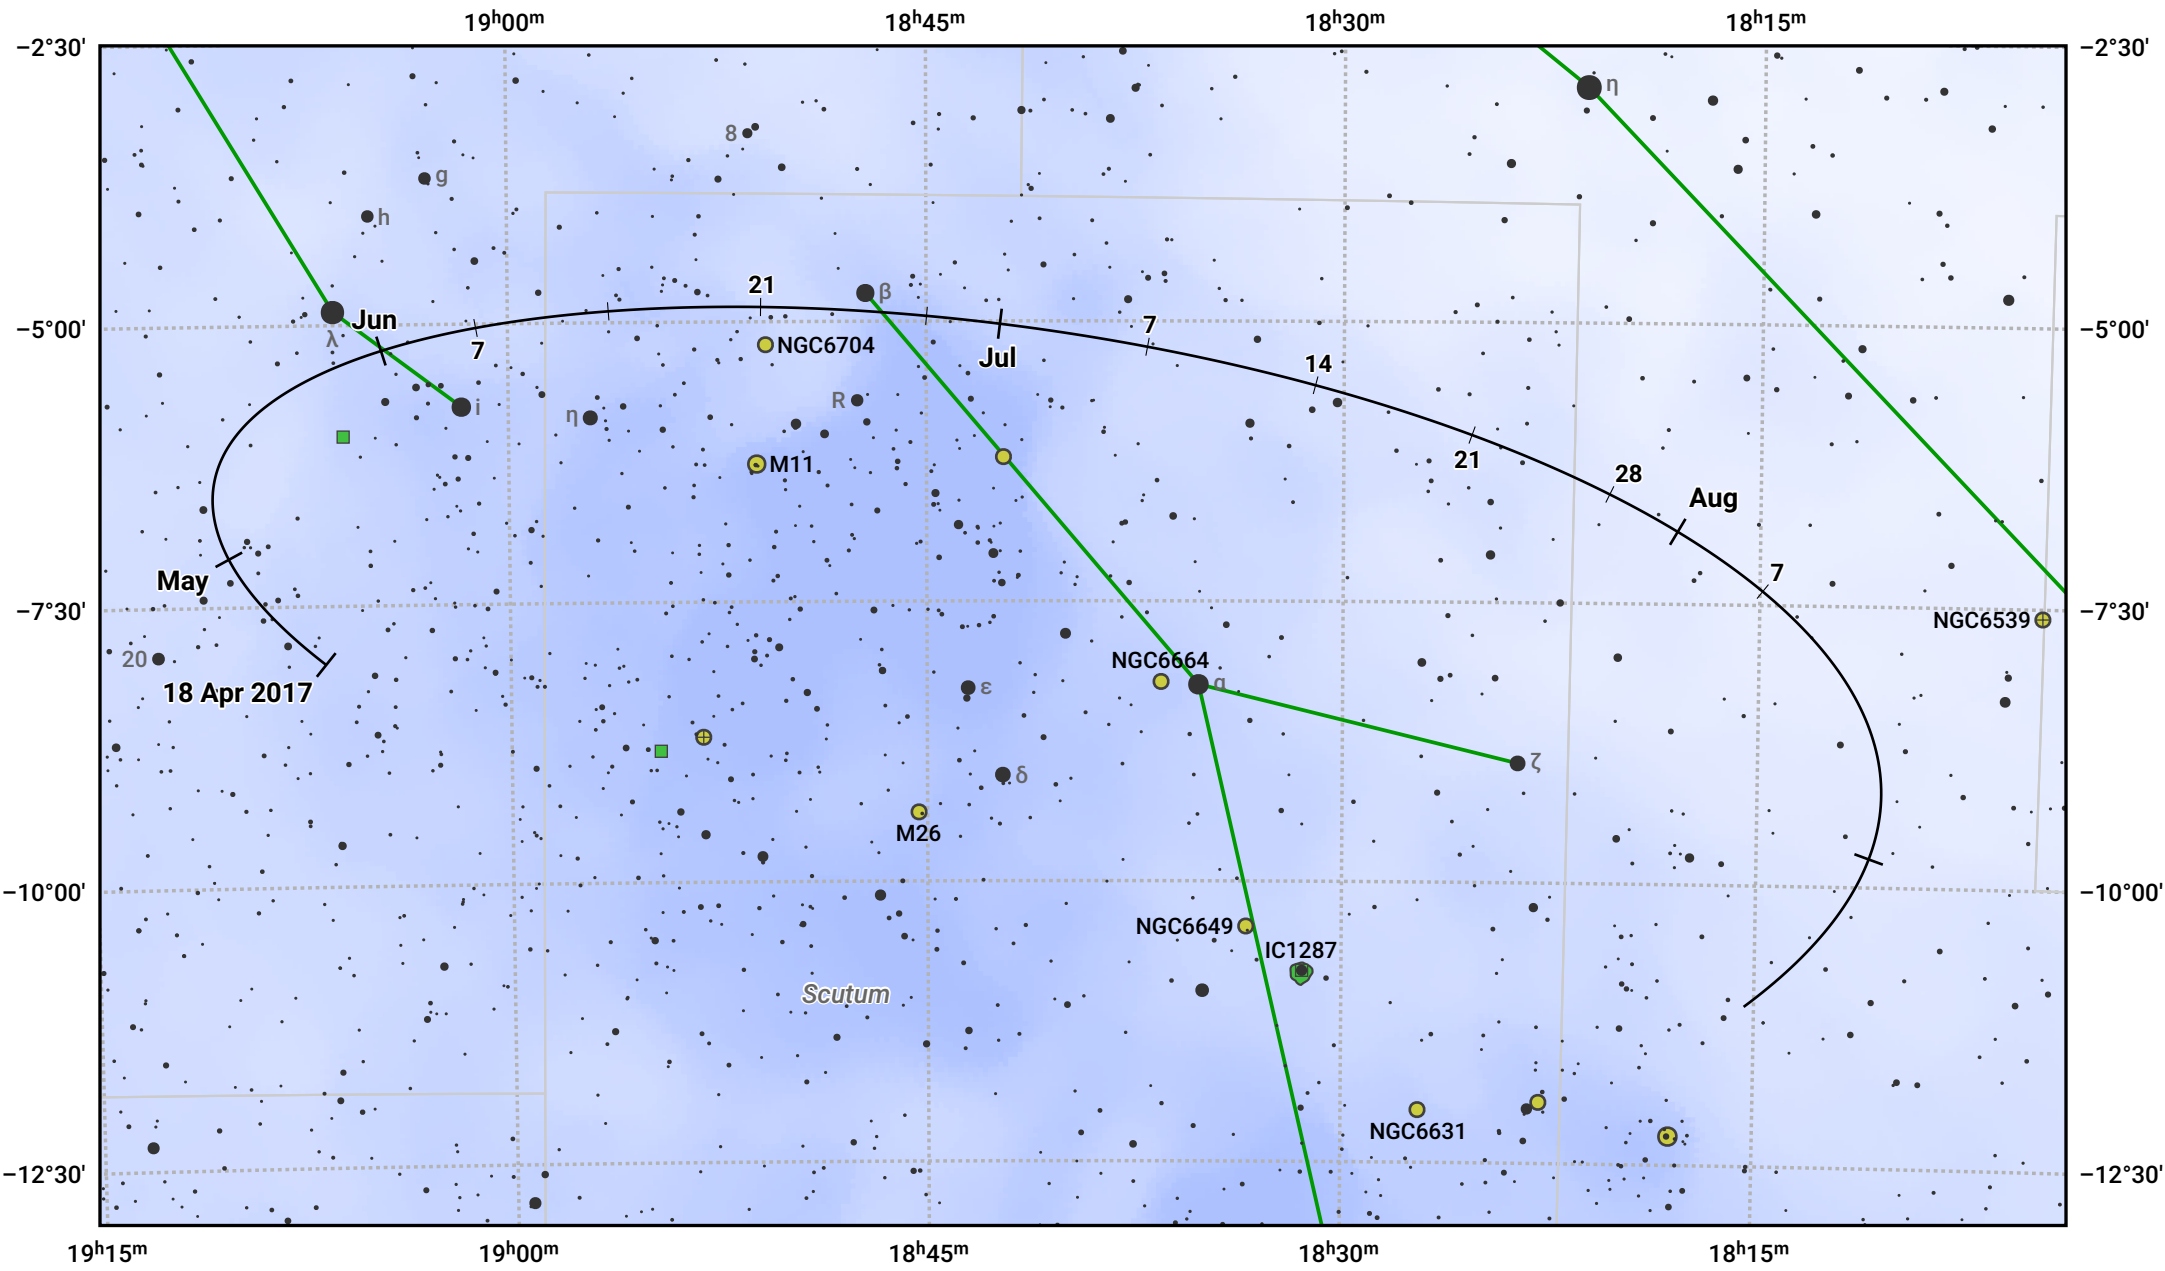

The path of Asteroid 3 Juno around opposition on 2 Jul 2017

© Dominic Ford 2011–2024. Date markers placed at midnight UTC. Downloaded from <https://in-the-sky.org>

Magnitude scale: 10.0 9.0 8.0 7.0 6.0 5.0 4.0 3.0

— Ecliptic Plane

Galaxy Bright nebula Open cluster Globular cluster

Date	Mag
2017 May 1	10.7
2017 Jun 1	10.2
2017 Jun 15	9.9
2017 Jul 1	9.7
2017 Aug 1	10.0
2017 Sep 1	10.4