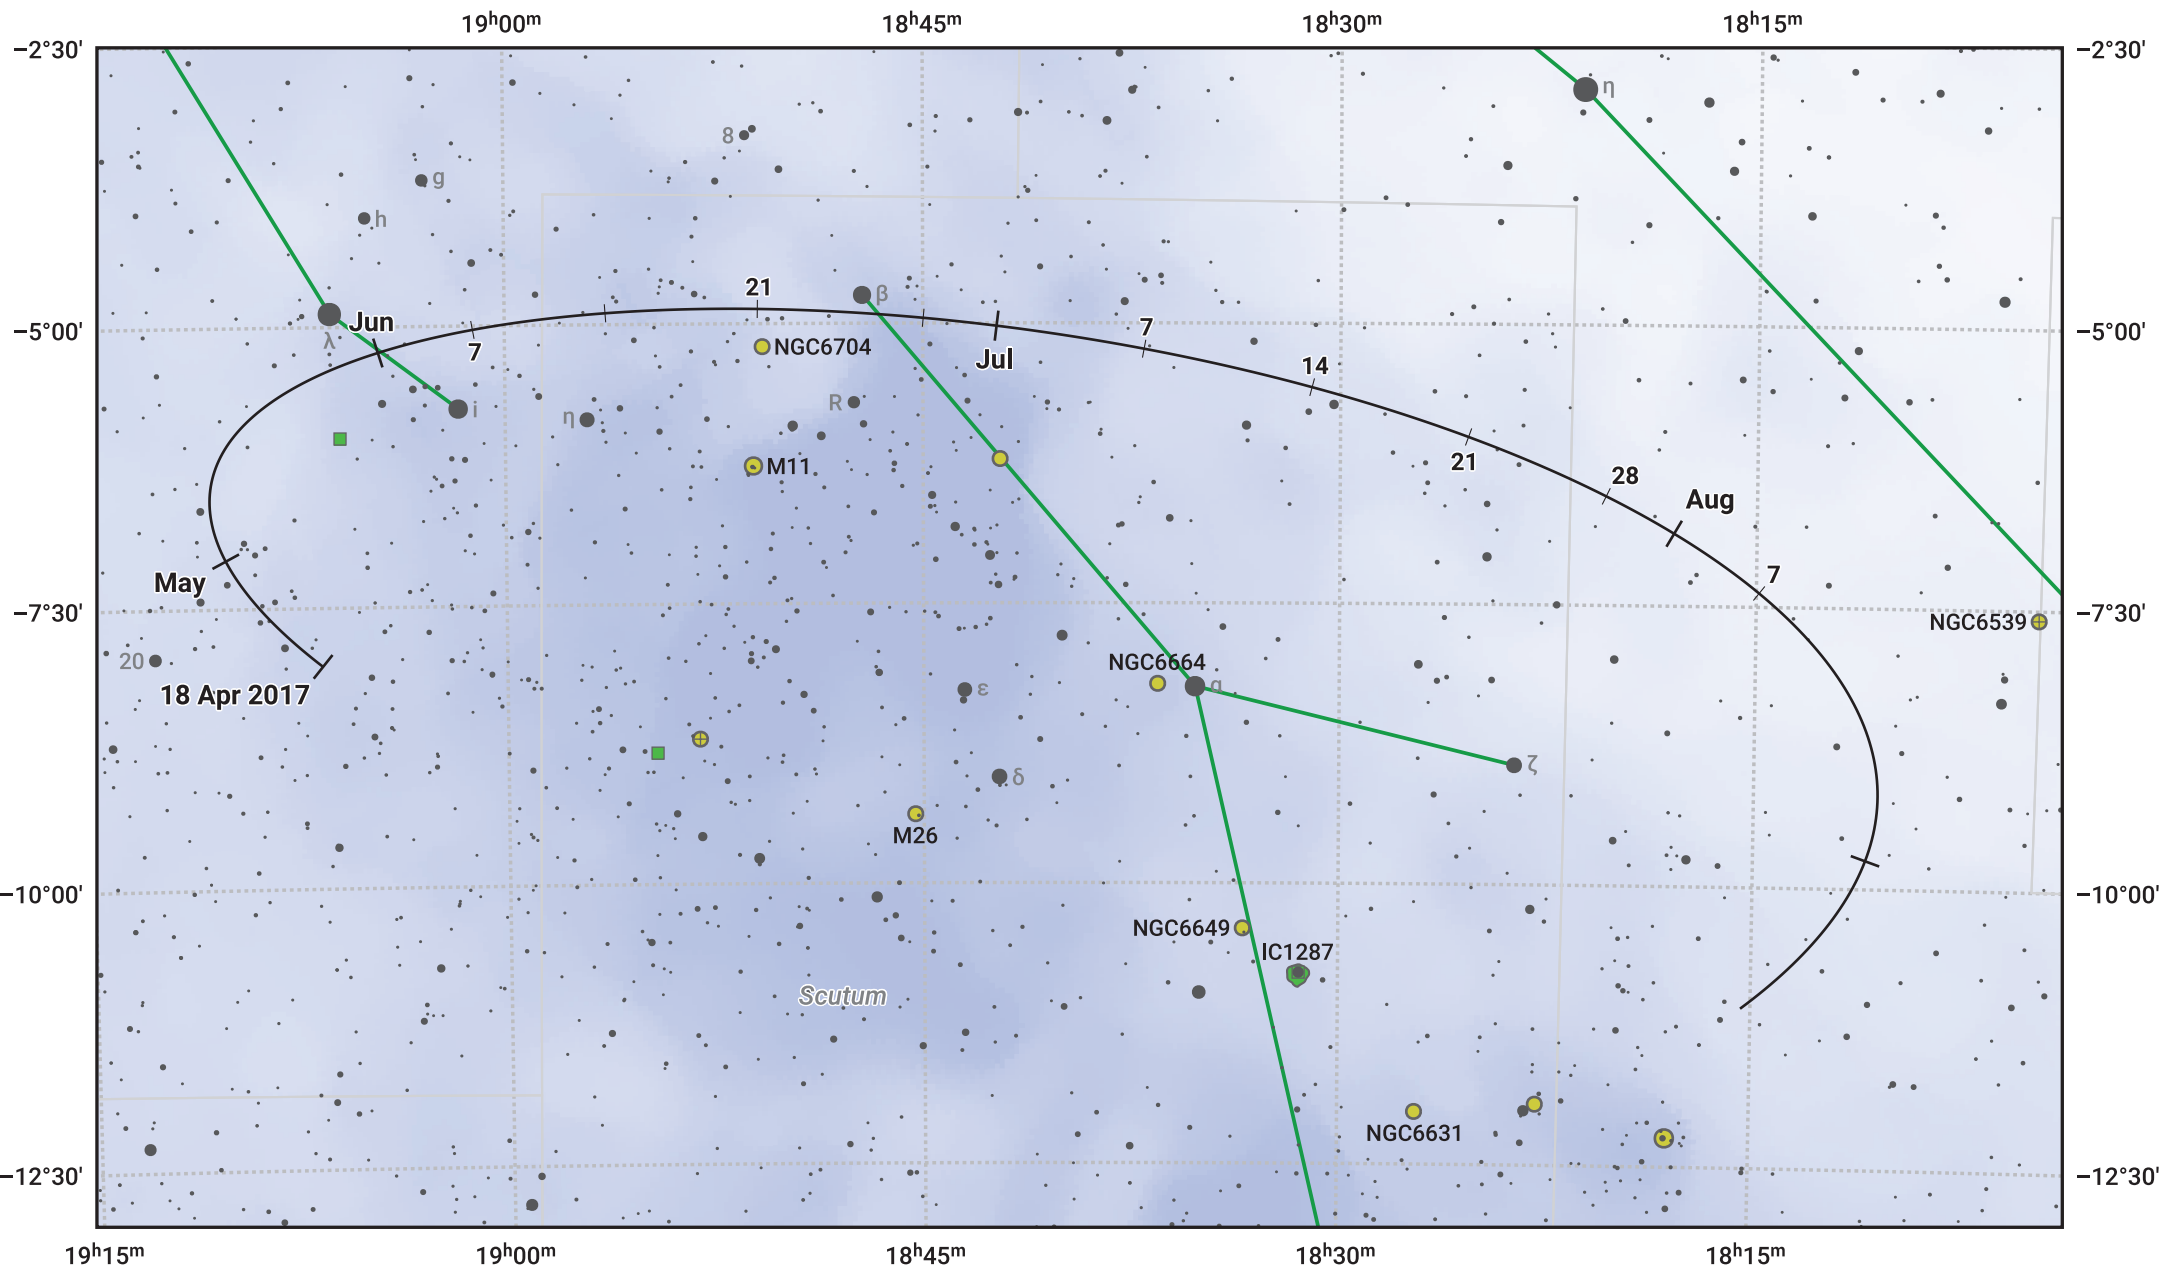

The path of Asteroid 3 Juno around opposition on 2 Jul 2017

© Dominic Ford 2011–2024. Date markers placed at midnight UTC. Downloaded from <https://in-the-sky.org>

Magnitude scale: 10.0 9.0 8.0 7.0 6.0 5.0 4.0 3.0

— Ecliptic Plane

- Galaxy
- Bright nebula
- Open cluster
- ⊕ Globular cluster

| Date | Mag |
|-------------|------|
| 2017 May 1 | 10.7 |
| 2017 Jun 1 | 10.2 |
| 2017 Jun 15 | 9.9 |
| 2017 Jul 1 | 9.7 |
| 2017 Aug 1 | 10.0 |
| 2017 Sep 1 | 10.4 |