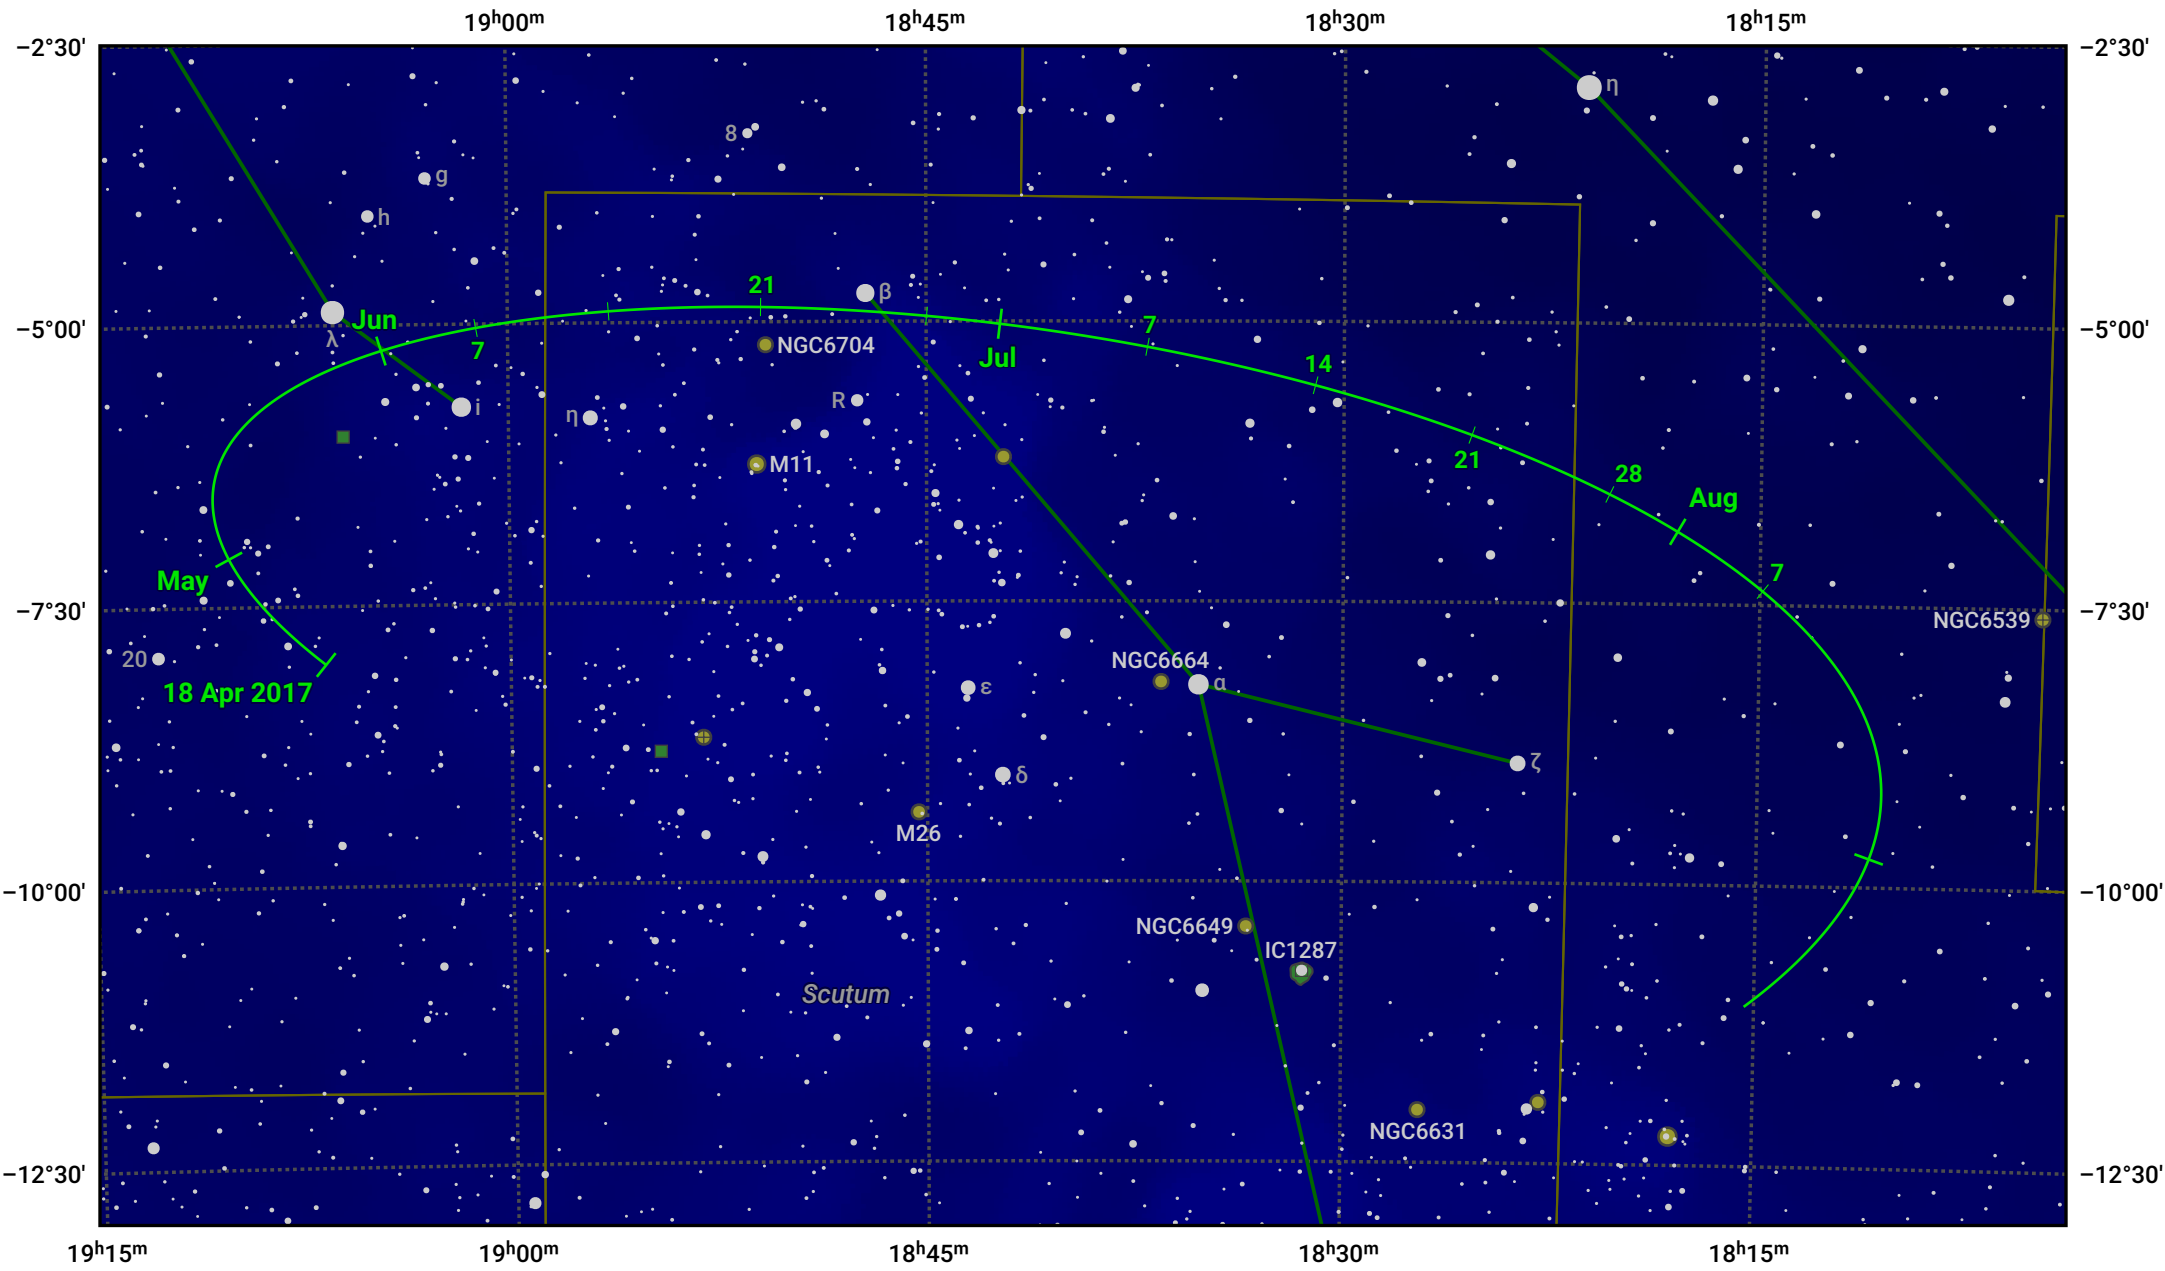

# The path of Asteroid 3 Juno around opposition on 2 Jul 2017

© Dominic Ford 2011–2024. Date markers placed at midnight UTC. Downloaded from <https://in-the-sky.org>

Magnitude scale: 10.0 9.0 8.0 7.0 6.0 5.0 4.0 3.0

— Ecliptic Plane

Galaxy    Bright nebula    Open cluster    Globular cluster

Date	Mag
2017 May 1	10.7
2017 Jun 1	10.2
2017 Jun 15	9.9
2017 Jul 1	9.7
2017 Aug 1	10.0
2017 Sep 1	10.4