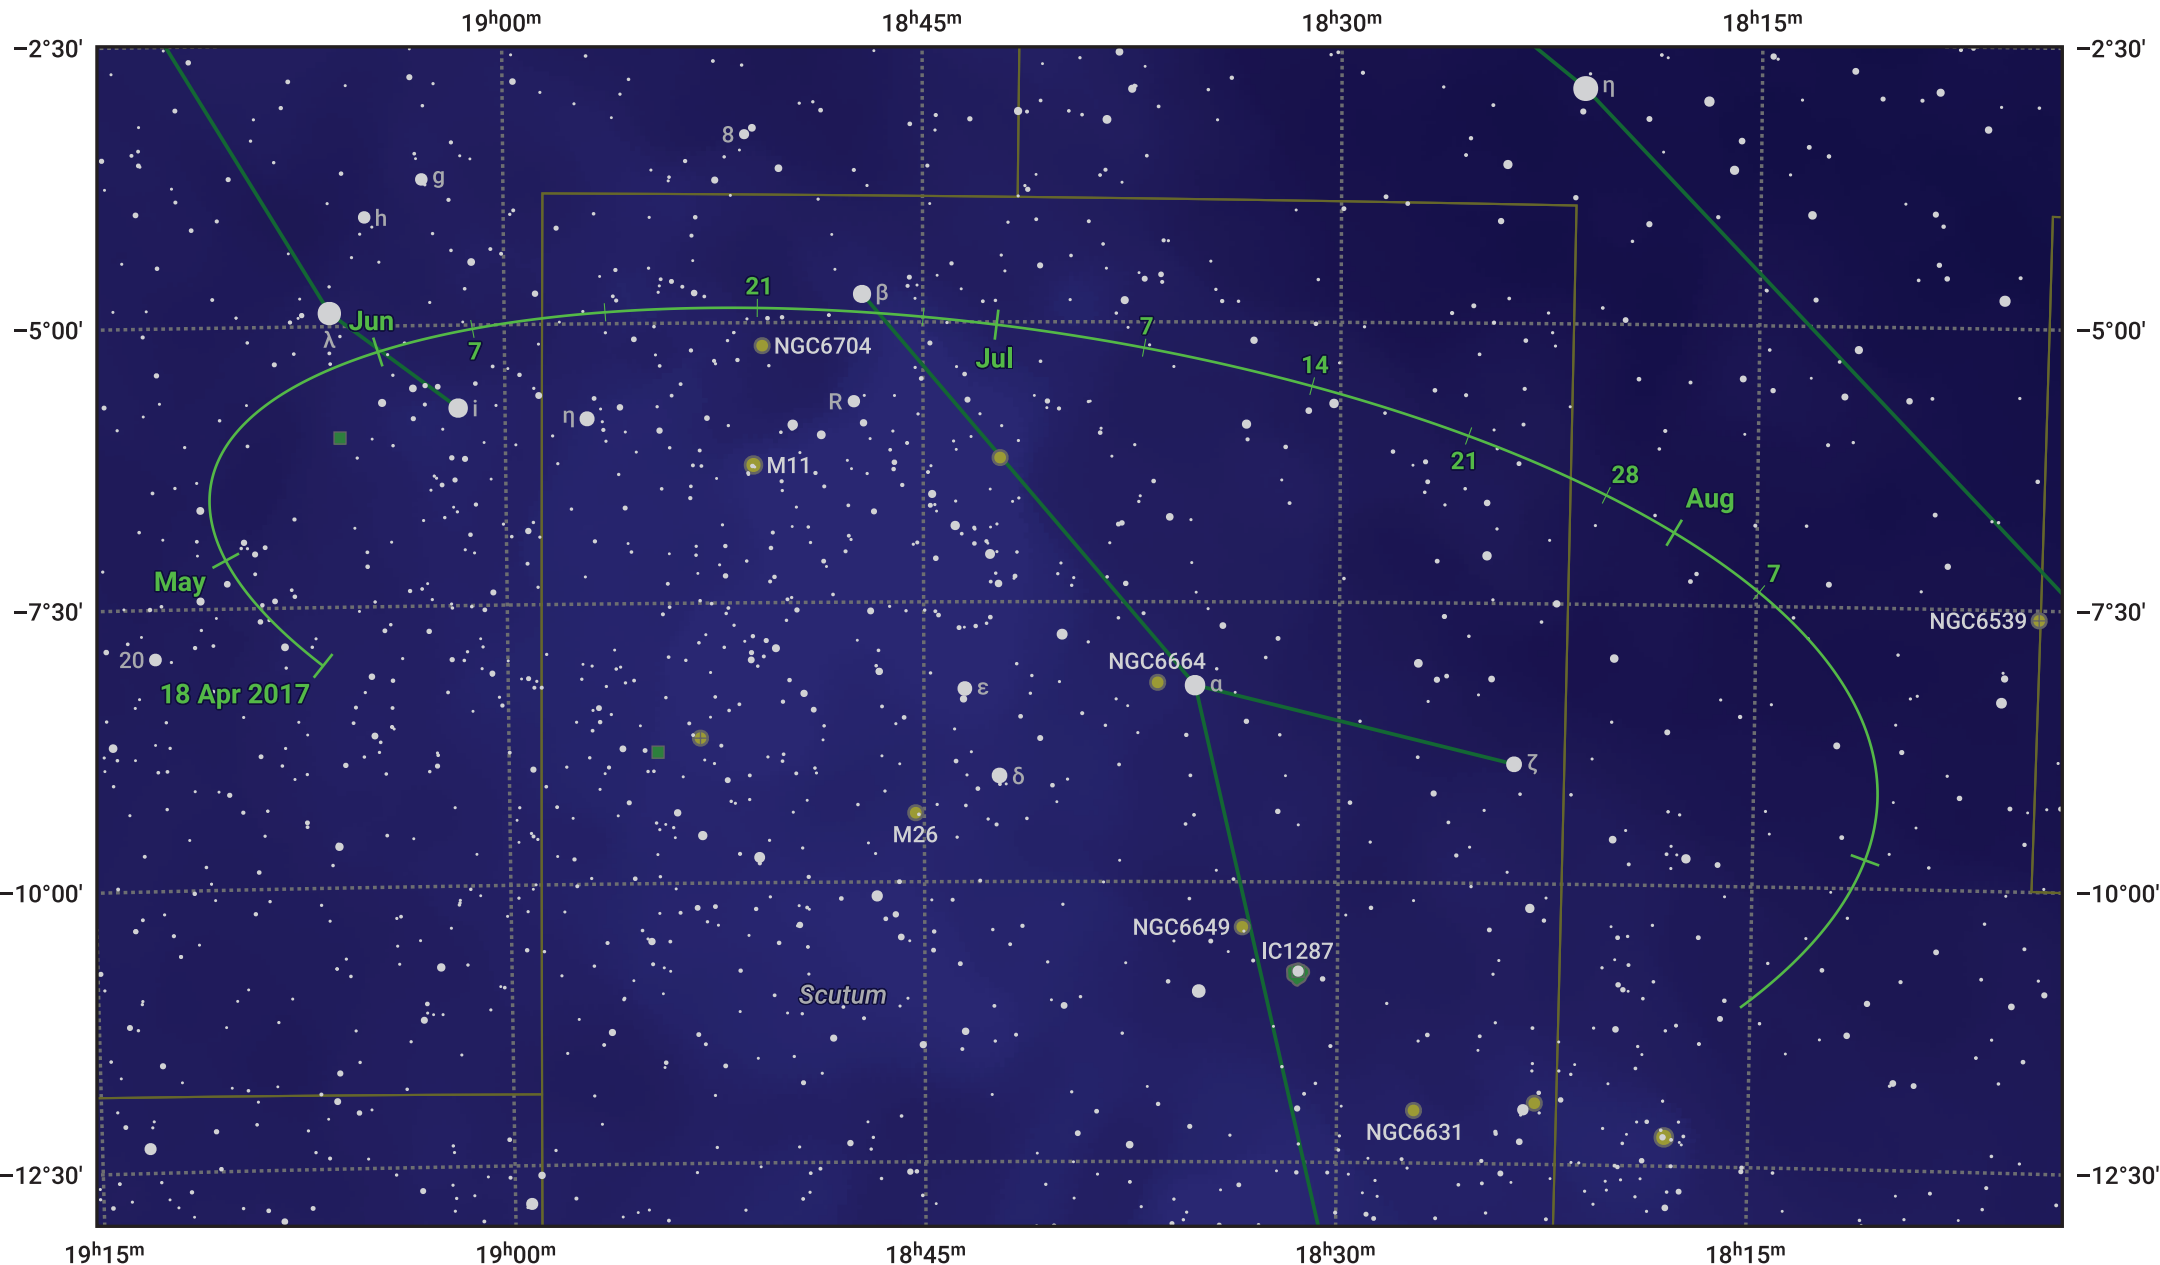

The path of Asteroid 3 Juno around opposition on 2 Jul 2017

© Dominic Ford 2011–2024. Date markers placed at midnight UTC. Downloaded from <https://in-the-sky.org>

Magnitude scale: 10.0 9.0 8.0 7.0 6.0 5.0 4.0 3.0

— Ecliptic Plane

Galaxy Bright nebula Open cluster Globular cluster

Date	Mag
2017 May 1	10.7
2017 Jun 1	10.2
2017 Jun 15	9.9
2017 Jul 1	9.7
2017 Aug 1	10.0
2017 Sep 1	10.4