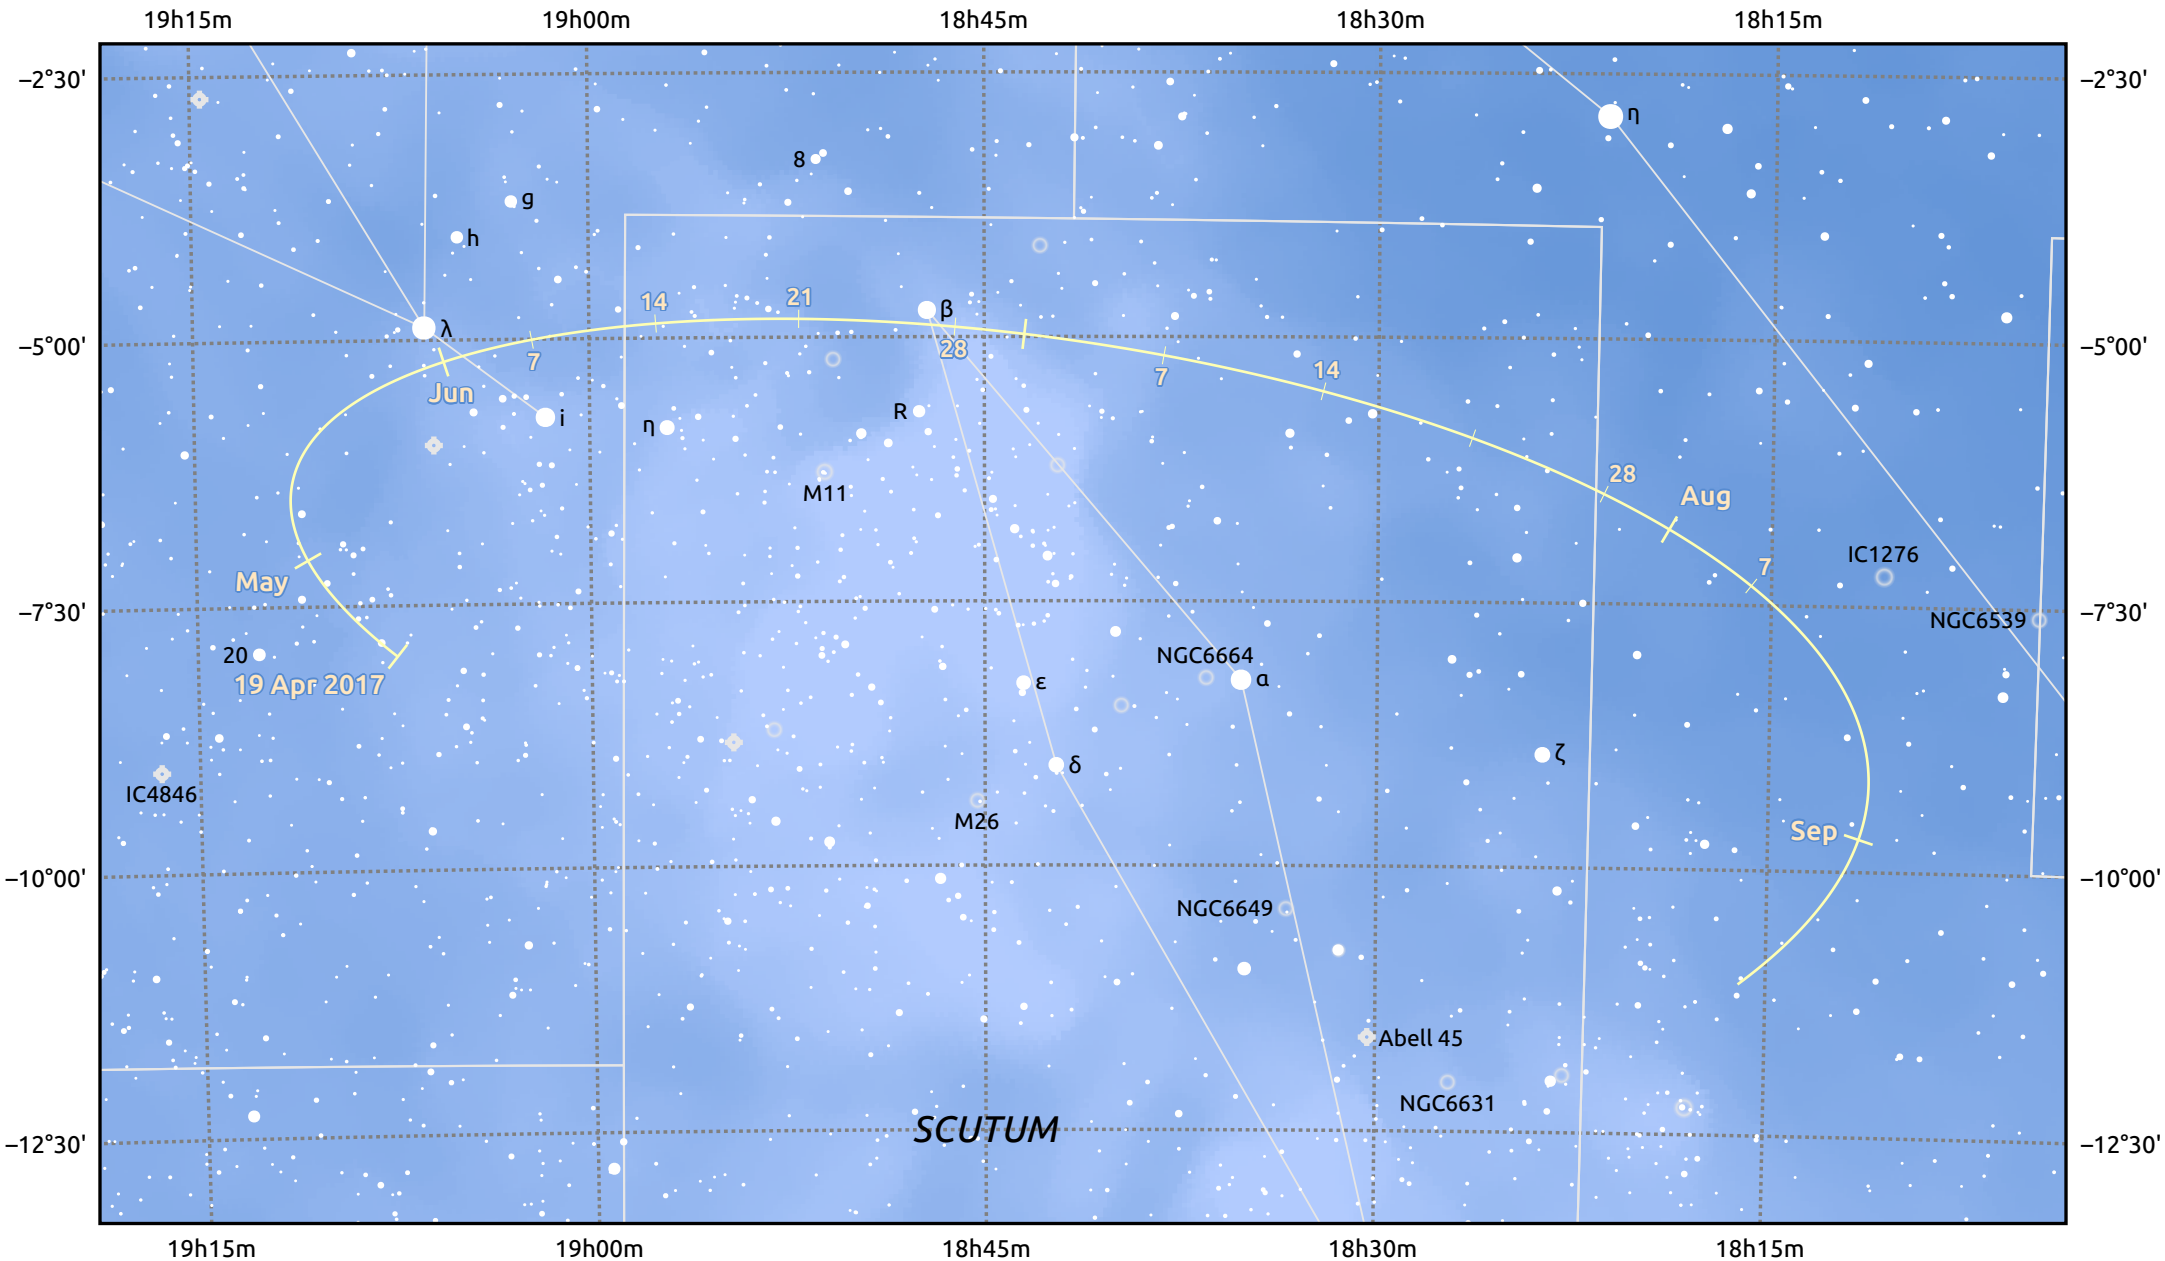

# The path of Asteroid 3 Juno around opposition on 3 Jul 2017

© Dominic Ford 2011–2025. Date markers placed at midnight UTC. Downloaded from <https://in-the-sky.org>

Magnitude scale: 10.0 9.0 8.0 7.0 6.0 5.0 4.0 3.0

— Ecliptic Plane

Galaxy Bright nebula Open cluster Globular cluster Planetary nebula

Date	Mag
2017 May 1	10.7
2017 Jun 1	10.2
2017 Jun 16	9.9
2017 Jul 1	9.7
2017 Aug 1	9.9
2017 Sep 1	10.4