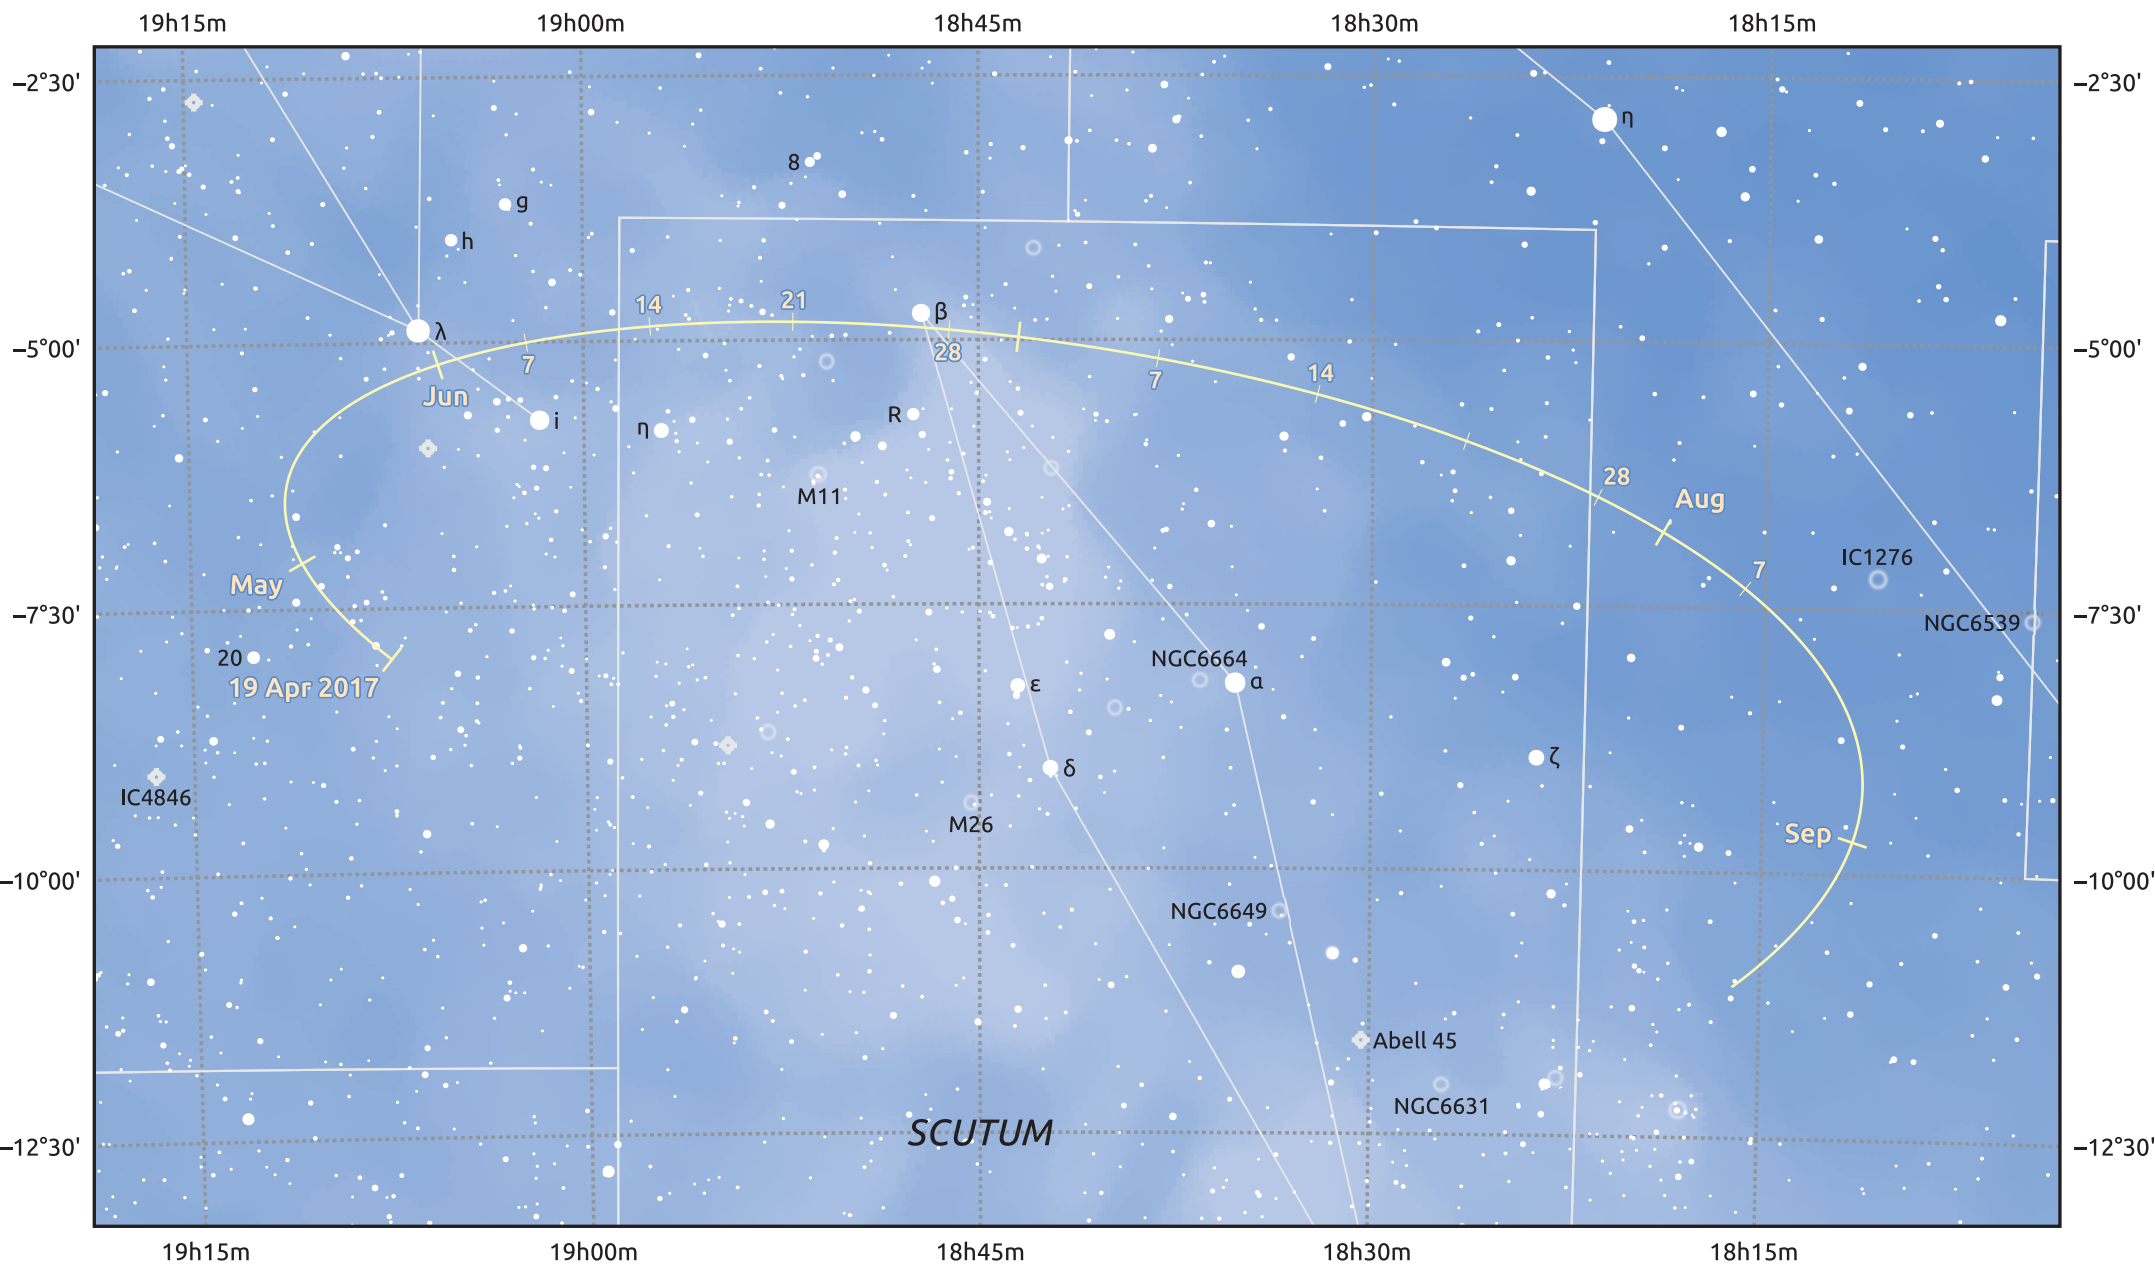

The path of Asteroid 3 Juno around opposition on 3 Jul 2017

© Dominic Ford 2011–2025. Date markers placed at midnight UTC. Downloaded from <https://in-the-sky.org>

Magnitude scale: 10.0 9.0 8.0 7.0 6.0 5.0 4.0 3.0

Ecliptic Plane

Galaxy Bright nebula Open cluster Globular cluster Planetary nebula

Date	Mag
2017 May 1	10.7
2017 Jun 1	10.2
2017 Jun 16	9.9
2017 Jul 1	9.7
2017 Aug 1	9.9
2017 Sep 1	10.4