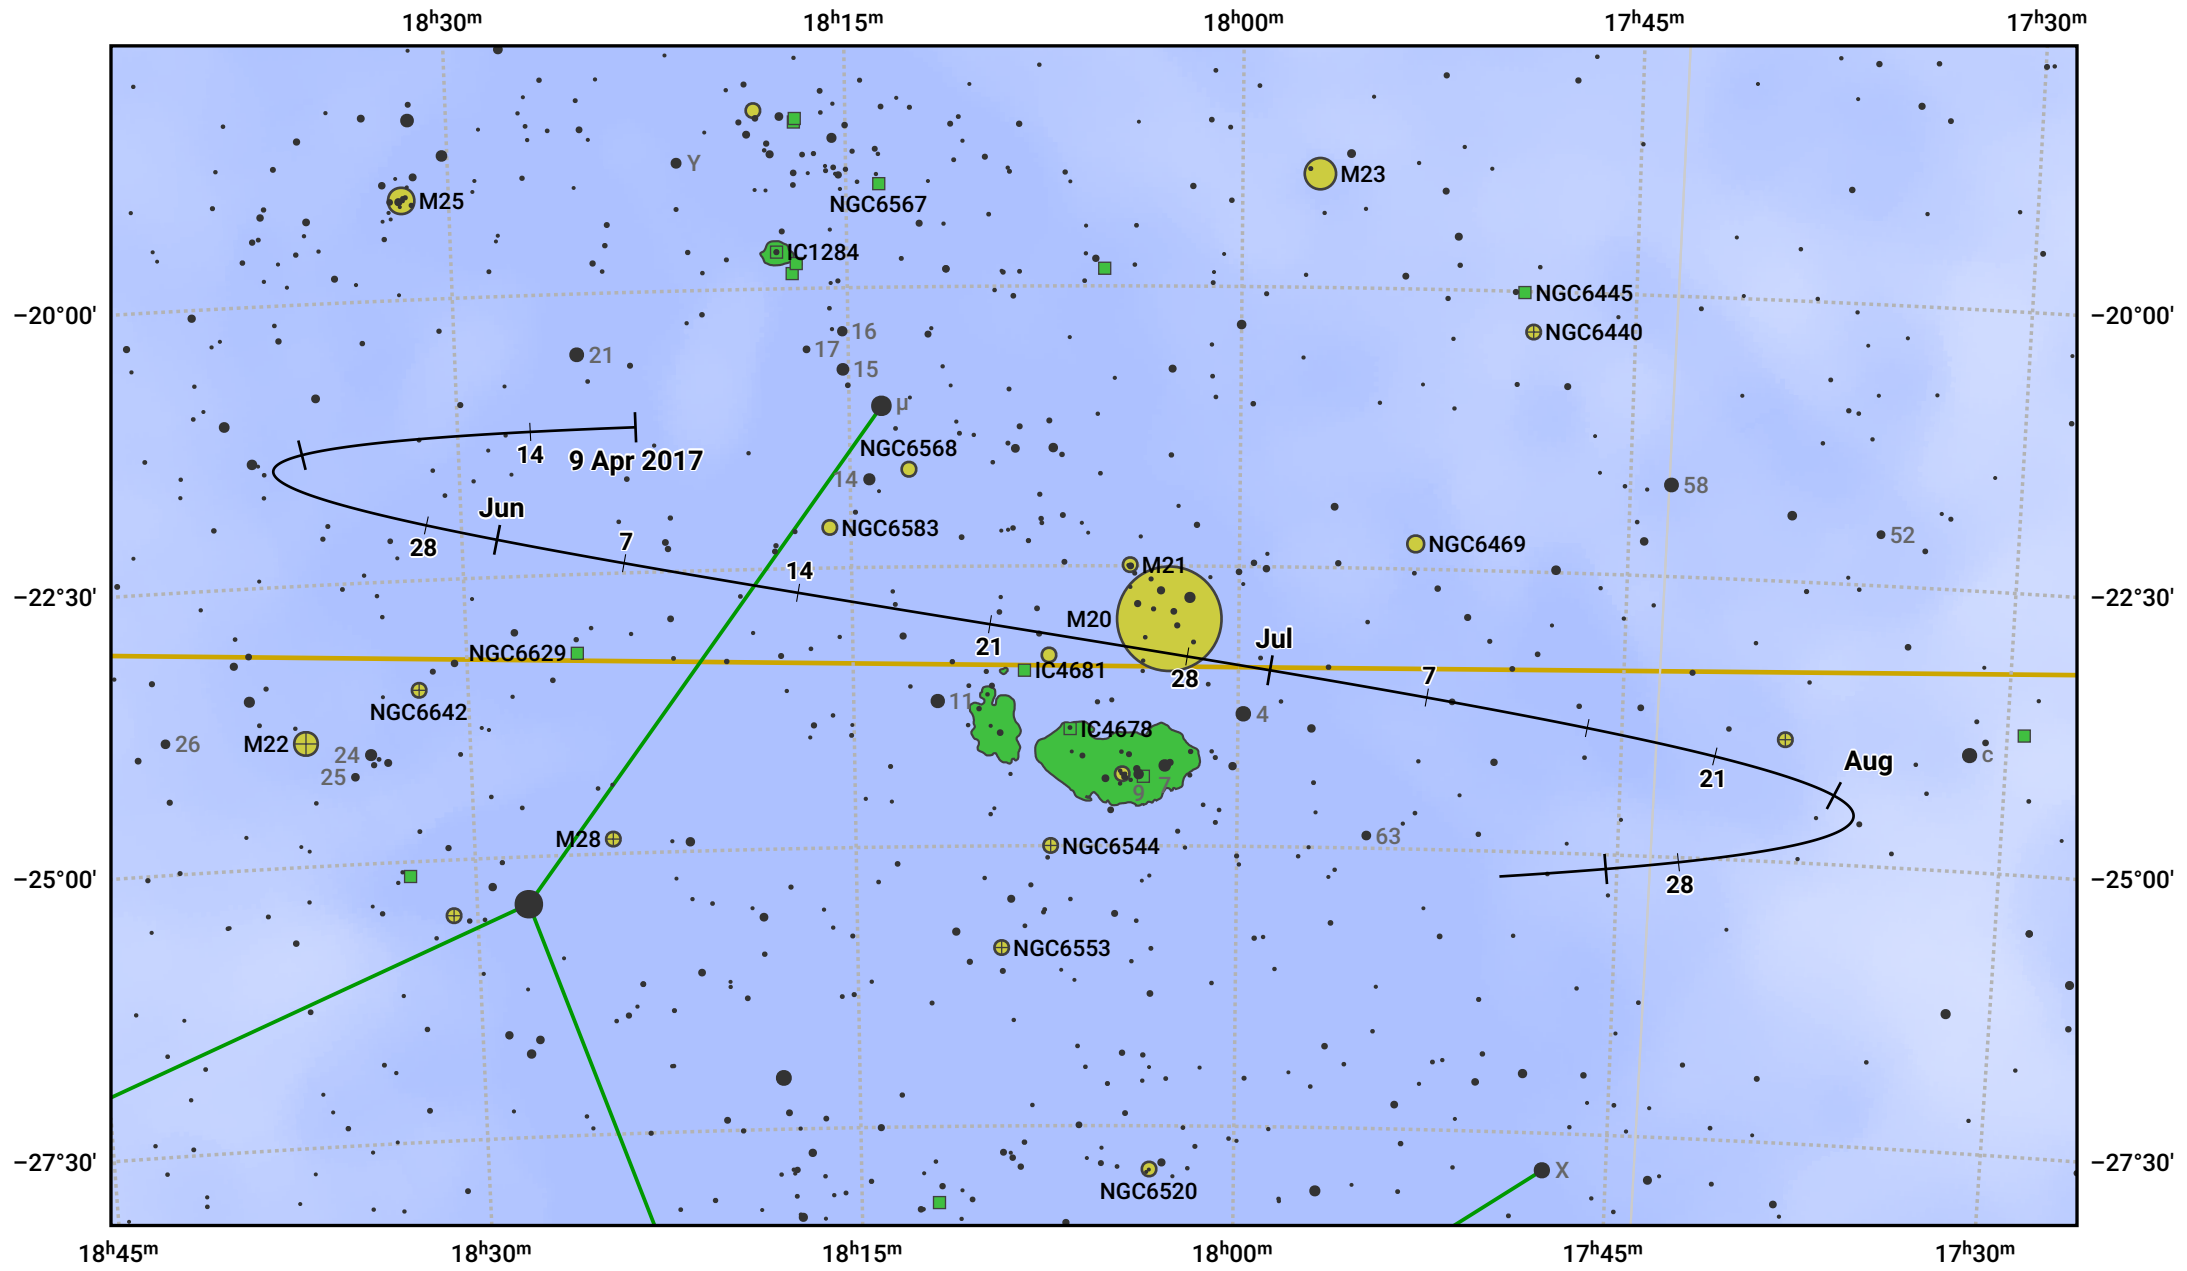

The path of Asteroid 40 Harmonia around opposition on 23 Jun 2017

© Dominic Ford 2011–2024. Date markers placed at midnight UTC. Downloaded from <https://in-the-sky.org>

Magnitude scale: ● 9.0 ● 8.0 ● 7.0 ● 6.0 ● 5.0 ● 4.0 ● 3.0 ● 2.0

— Ecliptic Plane

● Galaxy ■ Bright nebula ● Open cluster ⊕ Globular cluster

Date	Mag	Phase
2017 May 1	10.4	96%
2017 May 25	9.8	98%
2017 Jun 1	9.7	99%
2017 Jul 1	9.2	100%
2017 Aug 1	10.0	97%
2017 Sep 1	10.6	95%