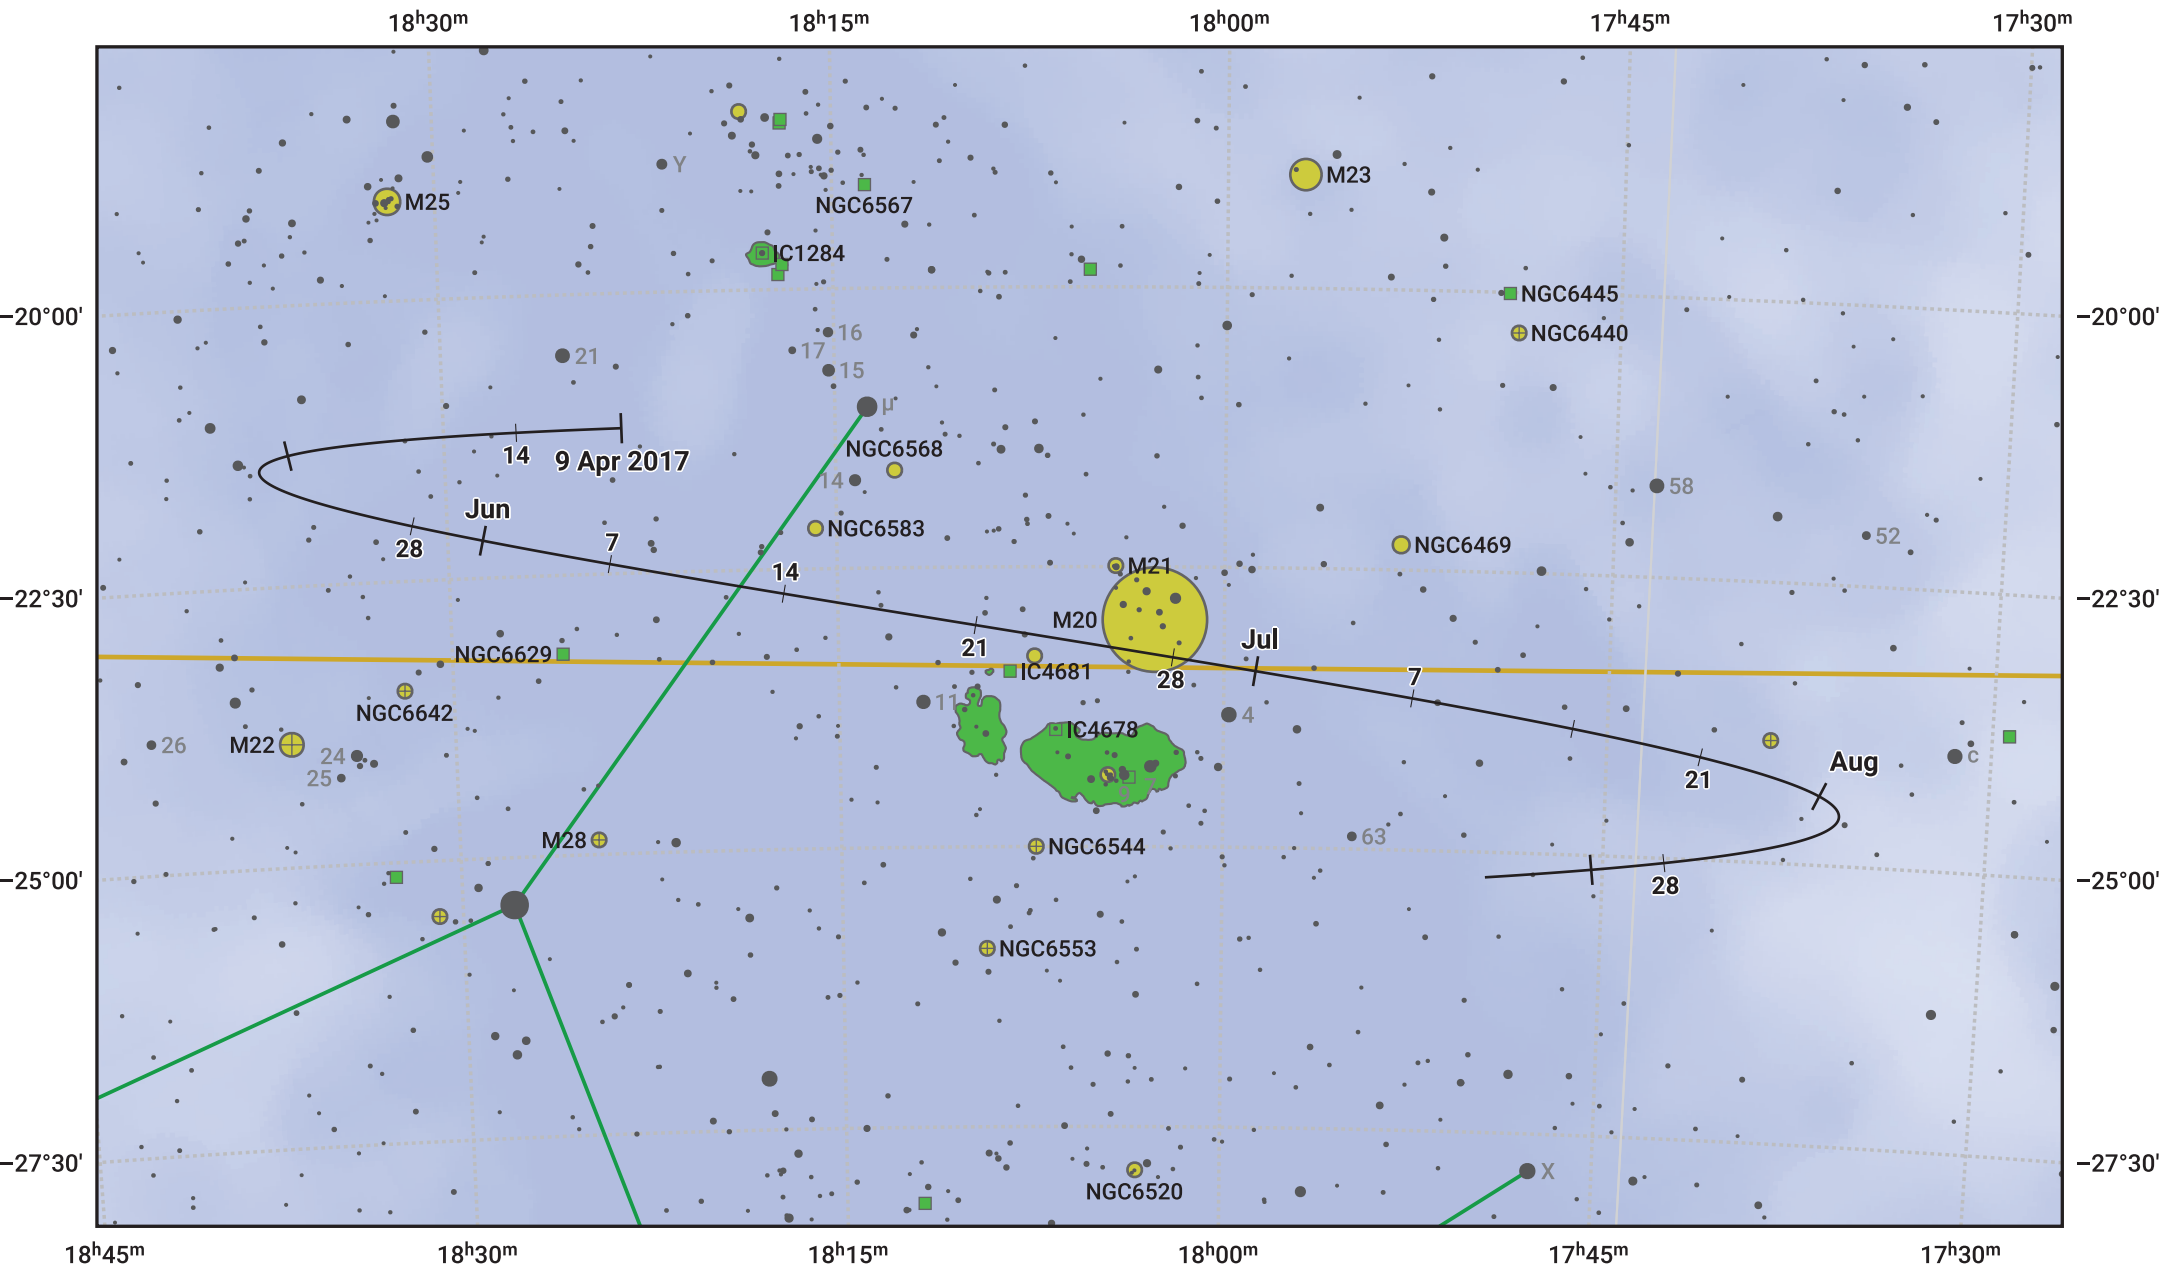

The path of Asteroid 40 Harmonia around opposition on 23 Jun 2017

© Dominic Ford 2011–2024. Date markers placed at midnight UTC. Downloaded from <https://in-the-sky.org>

Magnitude scale: ● 9.0 ● 8.0 ● 7.0 ● 6.0 ● 5.0 ● 4.0 ● 3.0 ● 2.0

— Ecliptic Plane

● Galaxy ■ Bright nebula ● Open cluster ⊕ Globular cluster

| Date | Mag | Phase |
|-------------|------|-------|
| 2017 May 1 | 10.4 | 96% |
| 2017 May 25 | 9.8 | 98% |
| 2017 Jun 1 | 9.7 | 99% |
| 2017 Jul 1 | 9.2 | 100% |
| 2017 Aug 1 | 10.0 | 97% |
| 2017 Sep 1 | 10.6 | 95% |