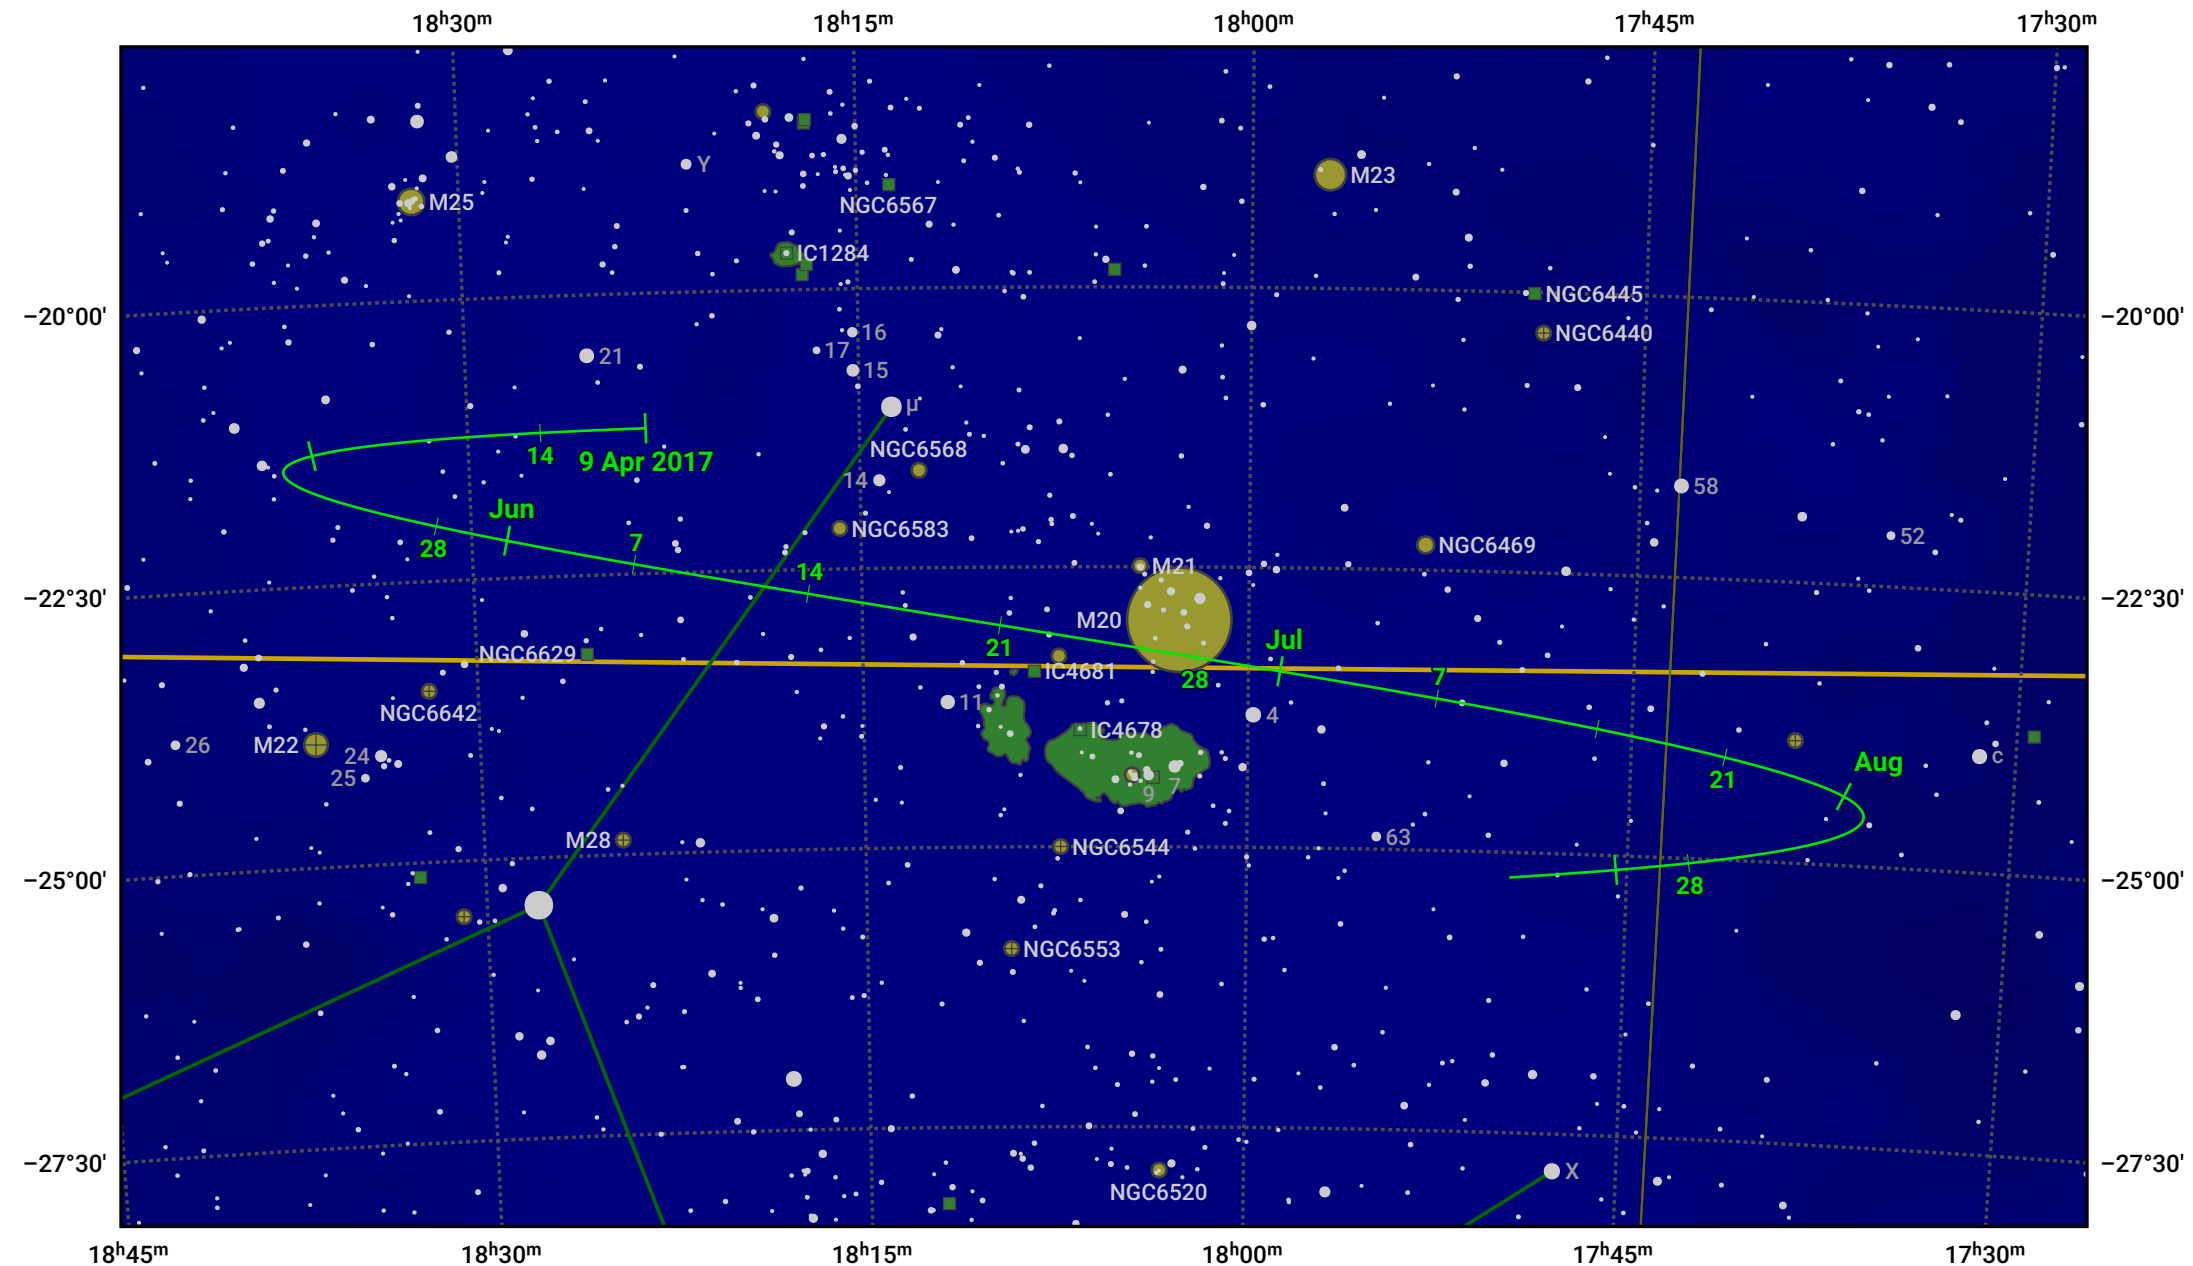

The path of Asteroid 40 Harmonia around opposition on 23 Jun 2017

© Dominic Ford 2011–2024. Date markers placed at midnight UTC. Downloaded from <https://in-the-sky.org>

Magnitude scale: ● 9.0 ● 8.0 ● 7.0 ● 6.0 ● 5.0 ● 4.0 ● 3.0 ● 2.0

— Ecliptic Plane

● Galaxy ■ Bright nebula ● Open cluster ● Globular cluster

Date	Mag	Phase
2017 May 1	10.4	96%
2017 May 25	9.8	98%
2017 Jun 1	9.7	99%
2017 Jul 1	9.2	100%
2017 Aug 1	10.0	97%
2017 Sep 1	10.6	95%