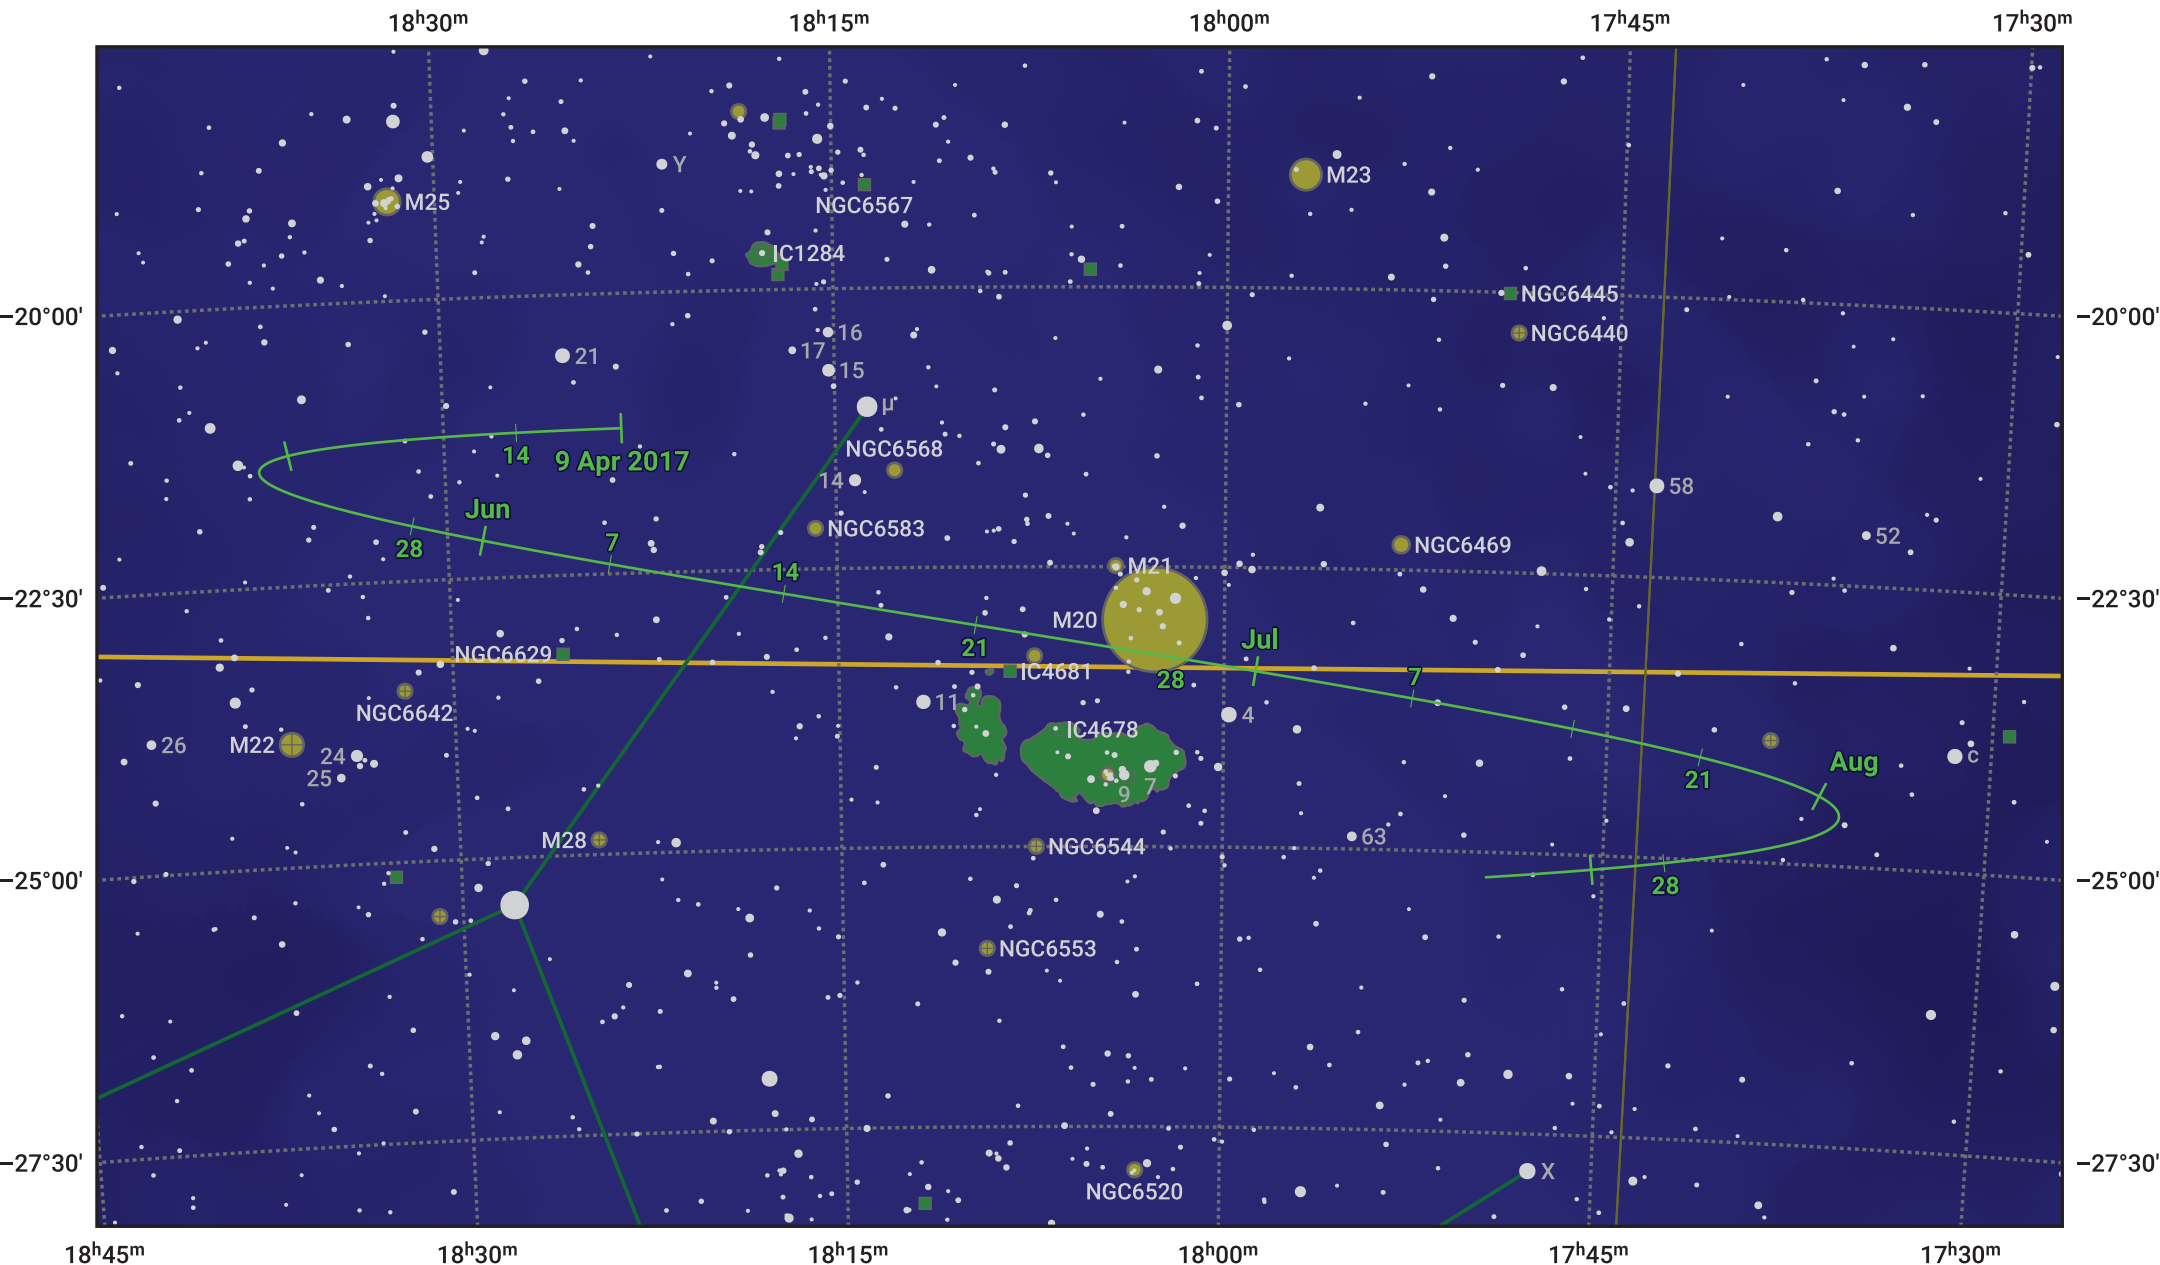

The path of Asteroid 40 Harmonia around opposition on 23 Jun 2017

© Dominic Ford 2011–2024. Date markers placed at midnight UTC. Downloaded from <https://in-the-sky.org>

Magnitude scale: • 9.0 • 8.0 • 7.0 • 6.0 • 5.0 • 4.0 • 3.0 • 2.0

— Ecliptic Plane

Galaxy Bright nebula Open cluster Globular cluster

Date	Mag	Phase
2017 May 1	10.4	96%
2017 May 25	9.8	98%
2017 Jun 1	9.7	99%
2017 Jul 1	9.2	100%
2017 Aug 1	10.0	97%
2017 Sep 1	10.6	95%