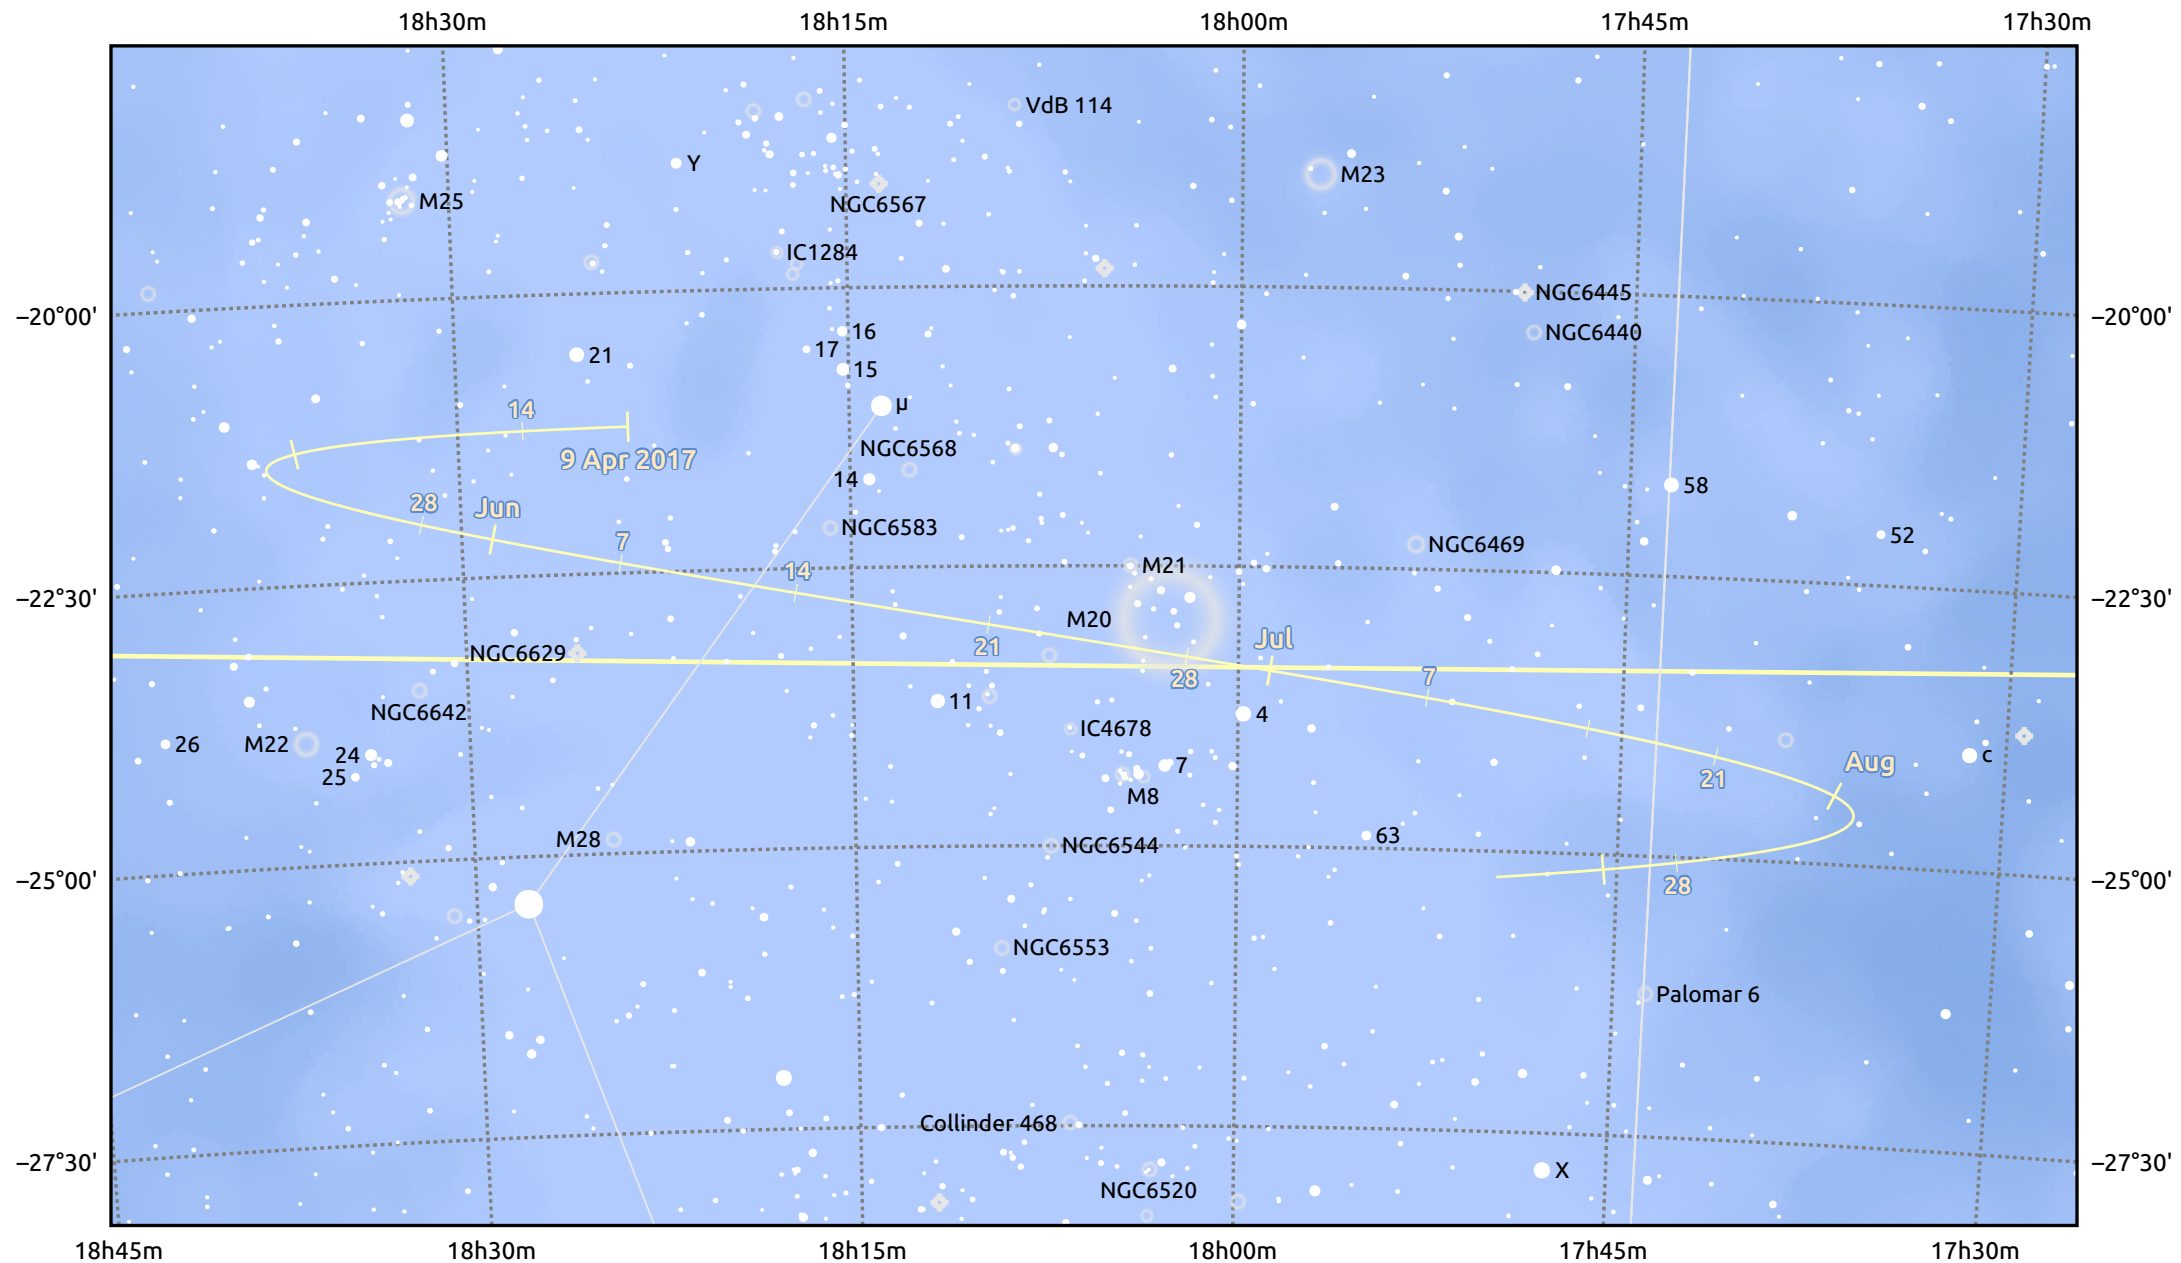

# The path of Asteroid 40 Harmonia around opposition on 23 Jun 2017

© Dominic Ford 2011–2025. Date markers placed at midnight UTC. Downloaded from <https://in-the-sky.org>

Magnitude scale: ● 9.0 ● 8.0 ● 7.0 ● 6.0 ● 5.0 ● 4.0 ● 3.0 ● 2.0

— Ecliptic Plane

Galaxy    Bright nebula    Open cluster    Globular cluster    Planetary nebula

Date	Mag	Phase
2017 May 1	10.4	96%
2017 May 25	9.8	98%
2017 Jun 1	9.6	99%
2017 Jul 1	9.2	100%
2017 Aug 1	10.0	97%
2017 Sep 1	10.6	95%