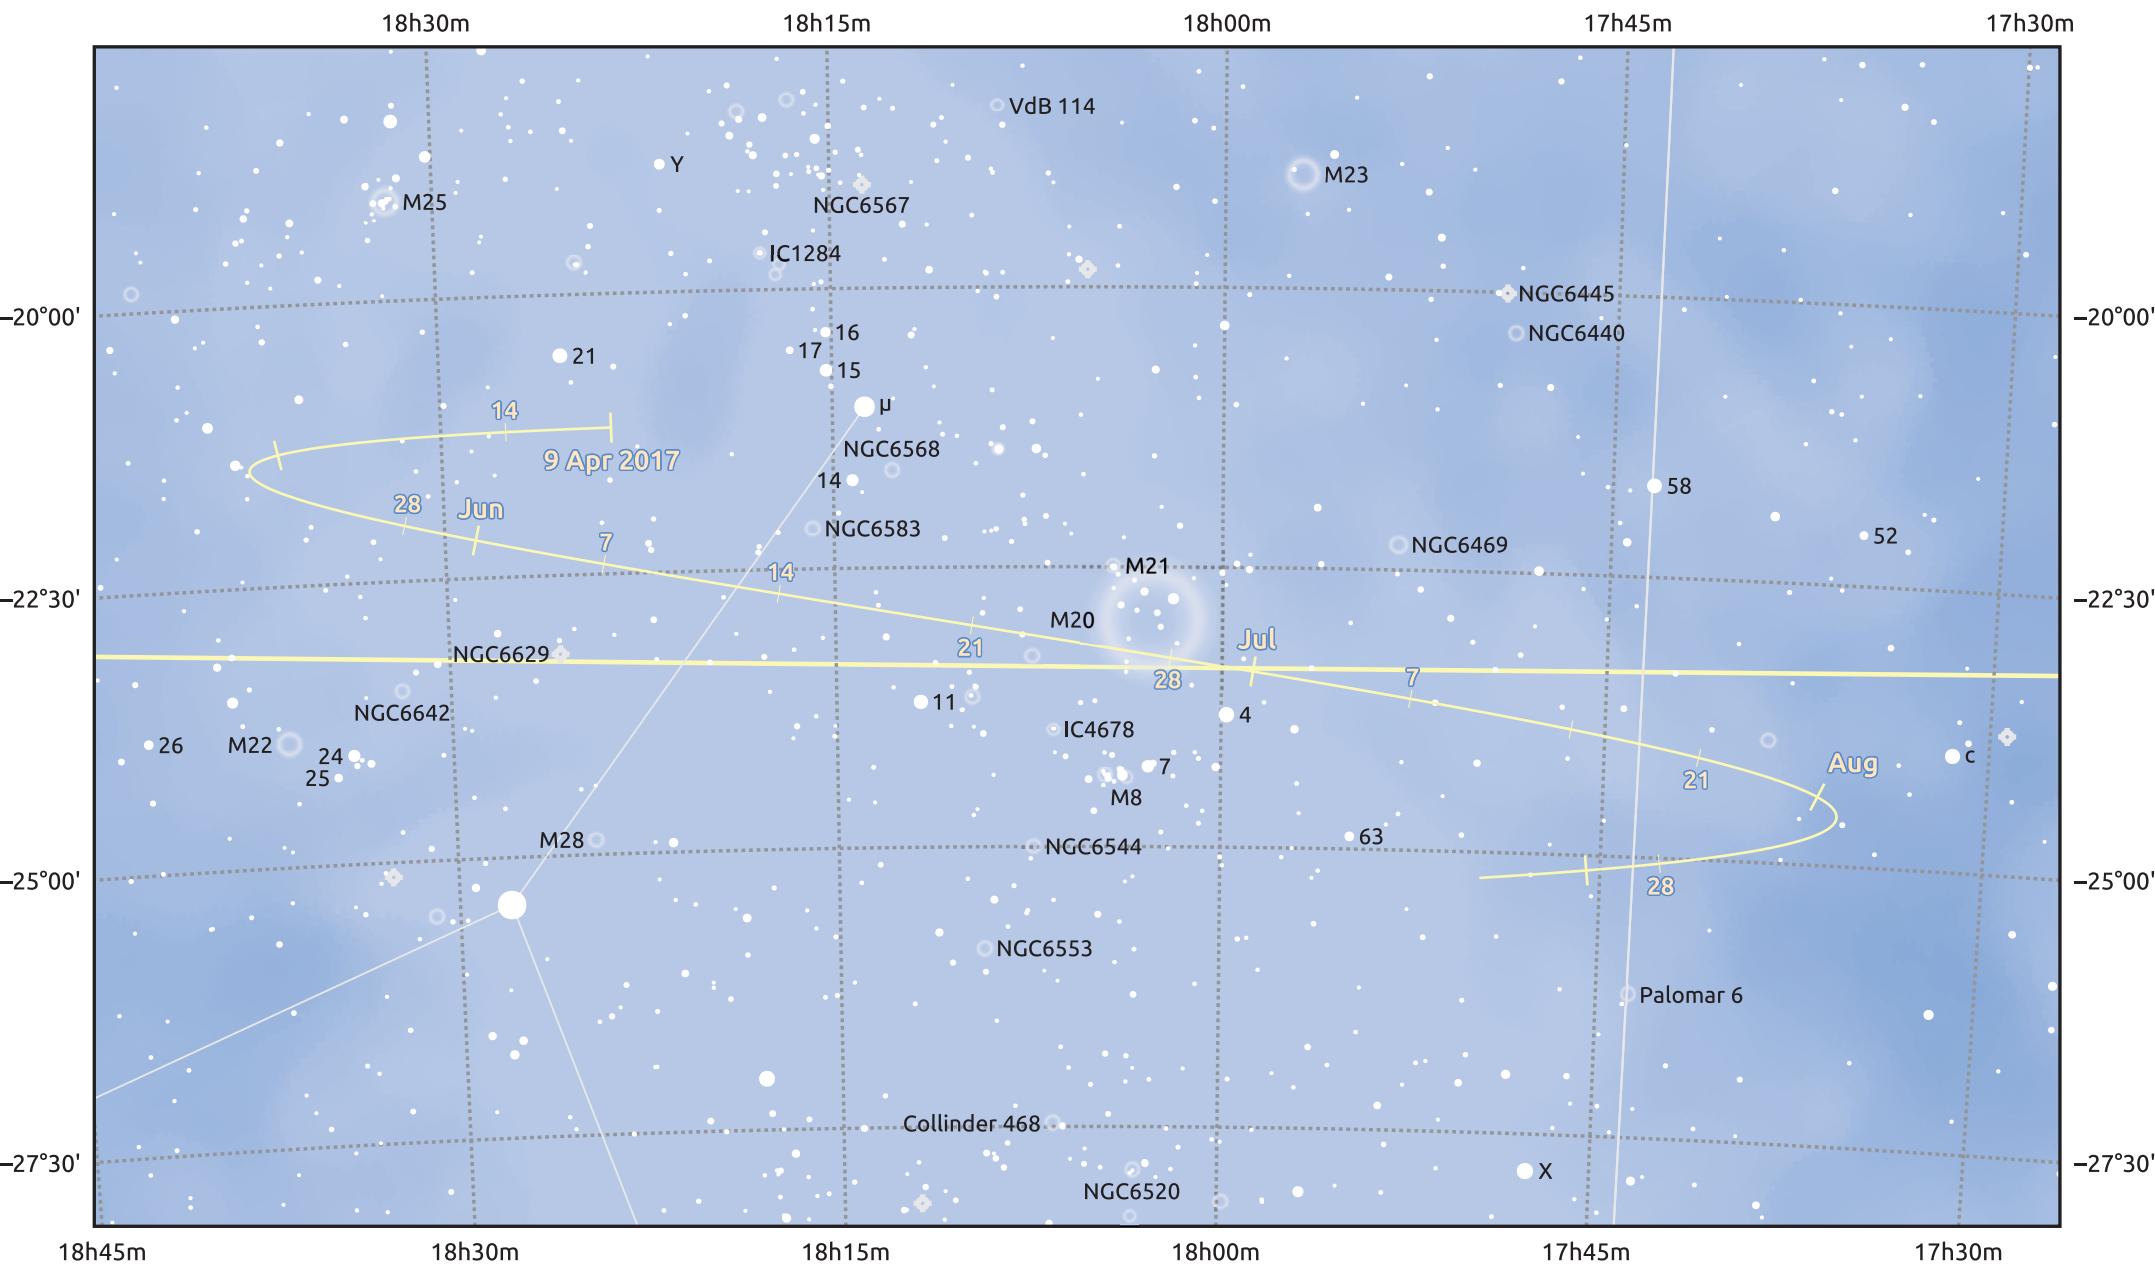

The path of Asteroid 40 Harmonia around opposition on 23 Jun 2017

© Dominic Ford 2011–2025. Date markers placed at midnight UTC. Downloaded from <https://in-the-sky.org>

Magnitude scale: ● 9.0 ● 8.0 ● 7.0 ● 6.0 ● 5.0 ● 4.0 ● 3.0 ● 2.0

— Ecliptic Plane

Galaxy Bright nebula Open cluster Globular cluster Planetary nebula

Date	Mag	Phase
2017 May 1	10.4	96%
2017 May 25	9.8	98%
2017 Jun 1	9.6	99%
2017 Jul 1	9.2	100%
2017 Aug 1	10.0	97%
2017 Sep 1	10.6	95%