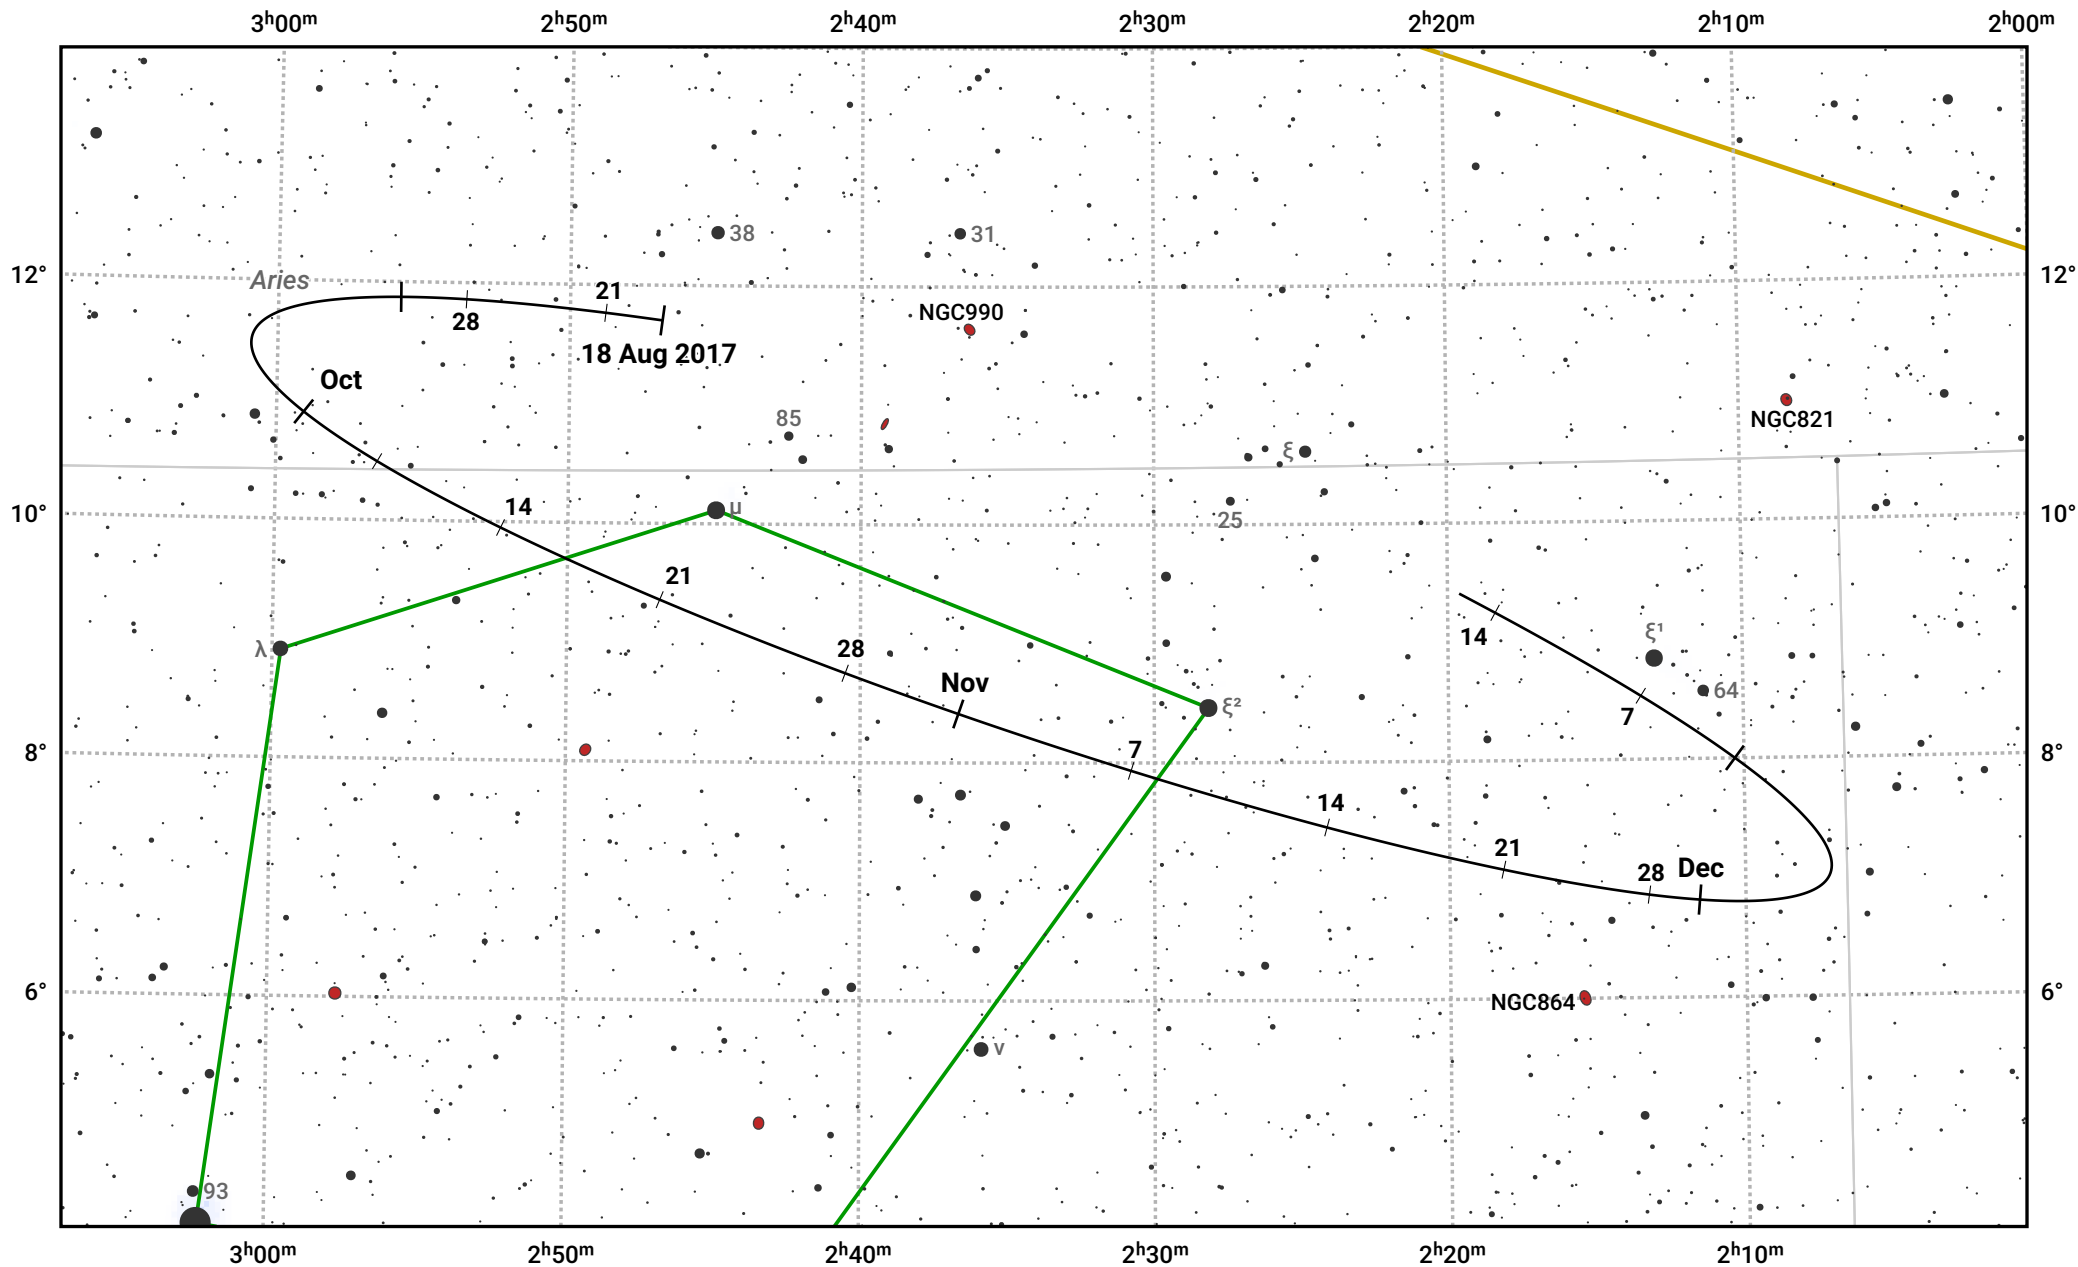

The path of Asteroid 44 Nysa around opposition on 1 Nov 2017

© Dominic Ford 2011–2024. Date markers placed at midnight UTC. Downloaded from <https://in-the-sky.org>

Magnitude scale: 11.0 10.0 9.0 8.0 7.0 6.0 5.0 4.0 3.0 2.0

— Ecliptic Plane

- Galaxy
- Bright nebula
- Open cluster
- Globular cluster

Date	Mag	Phase
2017 Sep 1	11.0	96%
2017 Oct 1	10.3	98%
2017 Nov 1	9.4	100%
2017 Dec 1	10.0	98%
2018 Jan 1	10.6	95%