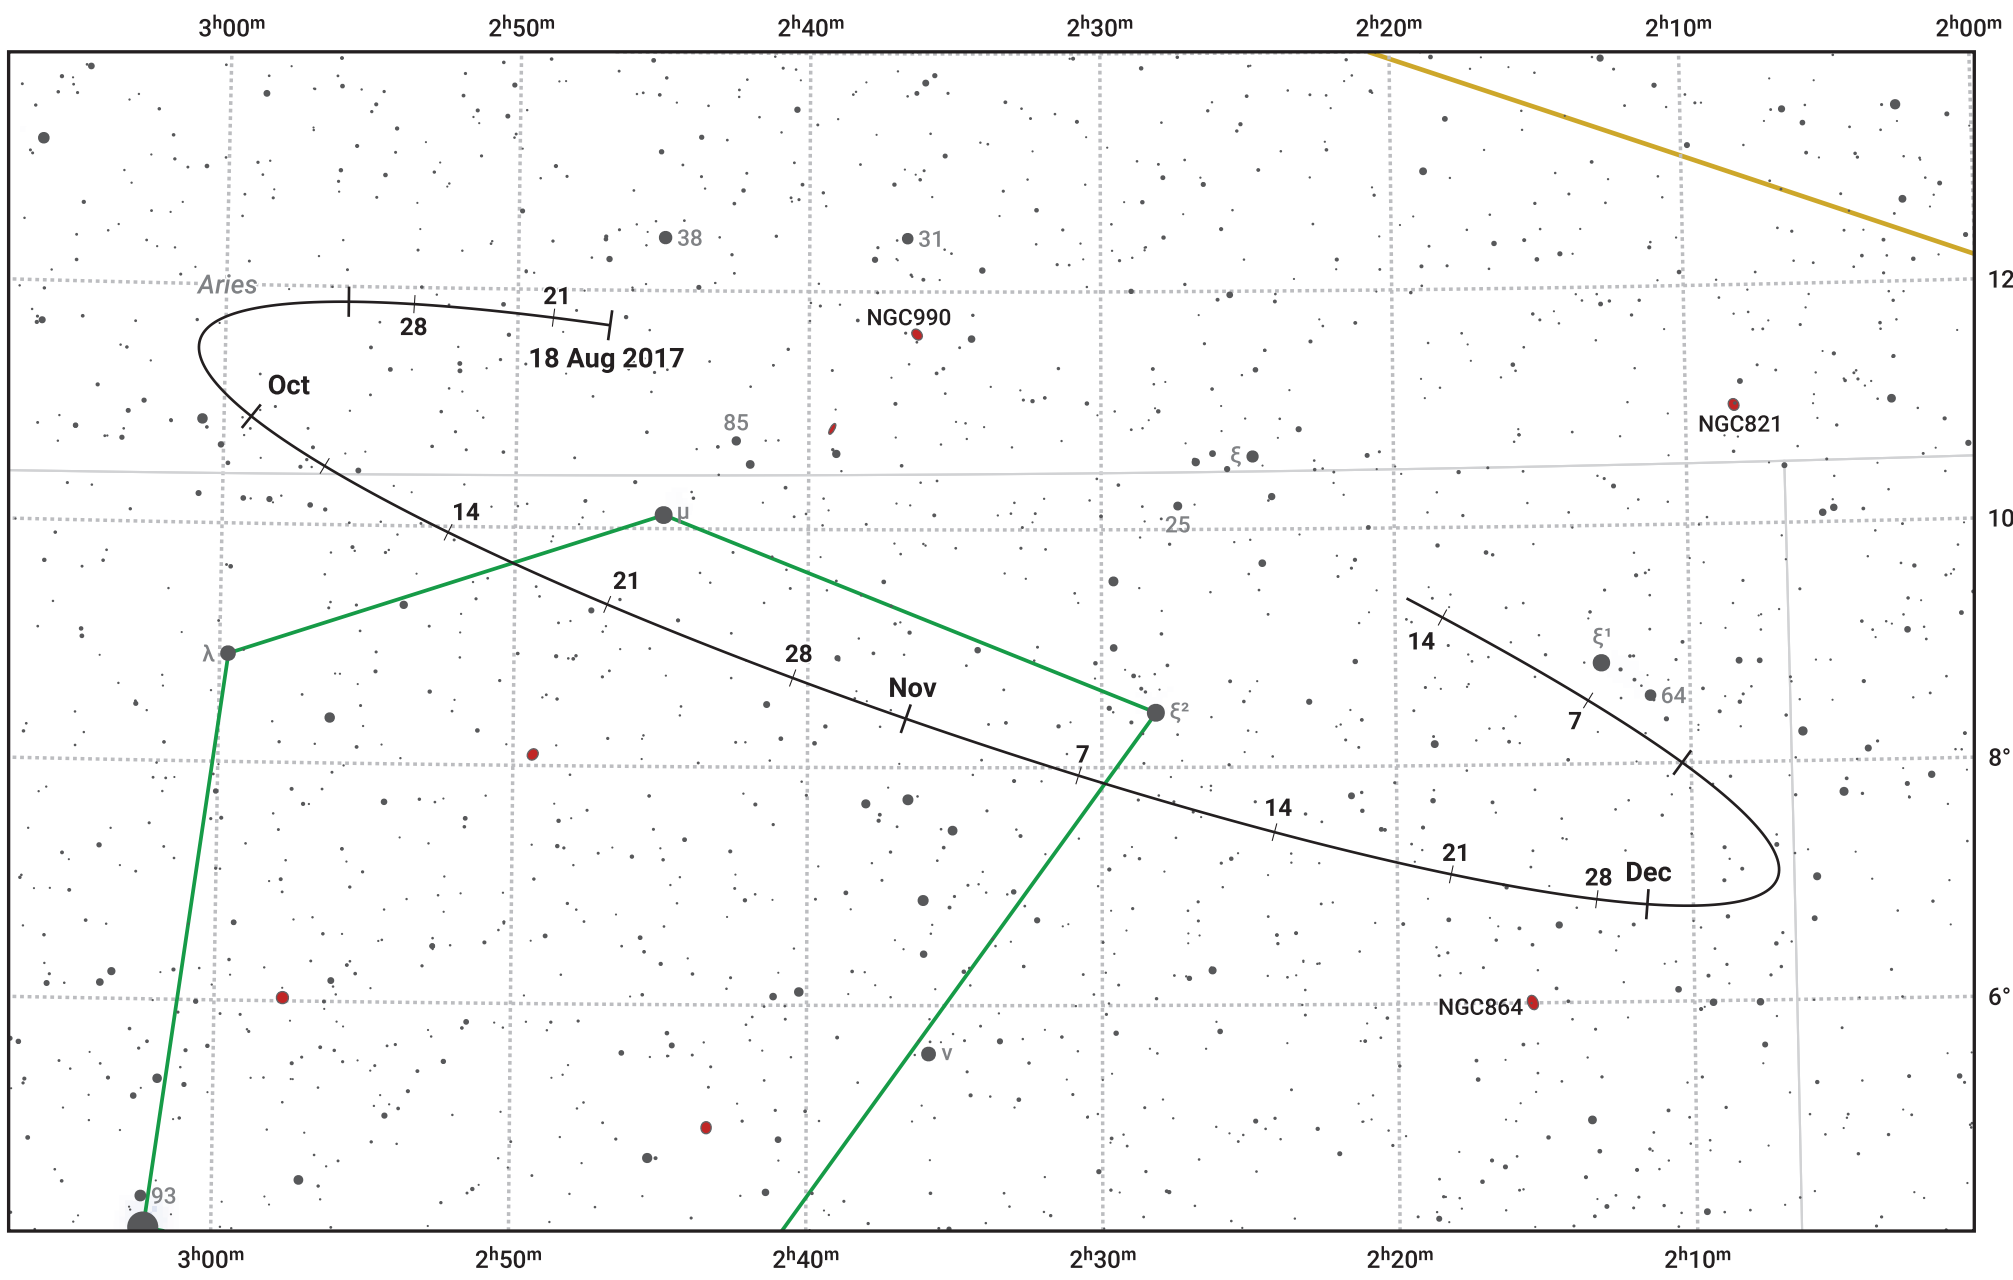

The path of Asteroid 44 Nysa around opposition on 1 Nov 2017

© Dominic Ford 2011–2024. Date markers placed at midnight UTC. Downloaded from <https://in-the-sky.org>

Magnitude scale: 11.0 10.0 9.0 8.0 7.0 6.0 5.0 4.0 3.0 2.0

— Ecliptic Plane

- Galaxy
- Bright nebula
- Open cluster
- ⊕ Globular cluster

Date	Mag	Phase
2017 Sep 1	11.0	96%
2017 Oct 1	10.3	98%
2017 Nov 1	9.4	100%
2017 Dec 1	10.0	98%
2018 Jan 1	10.6	95%