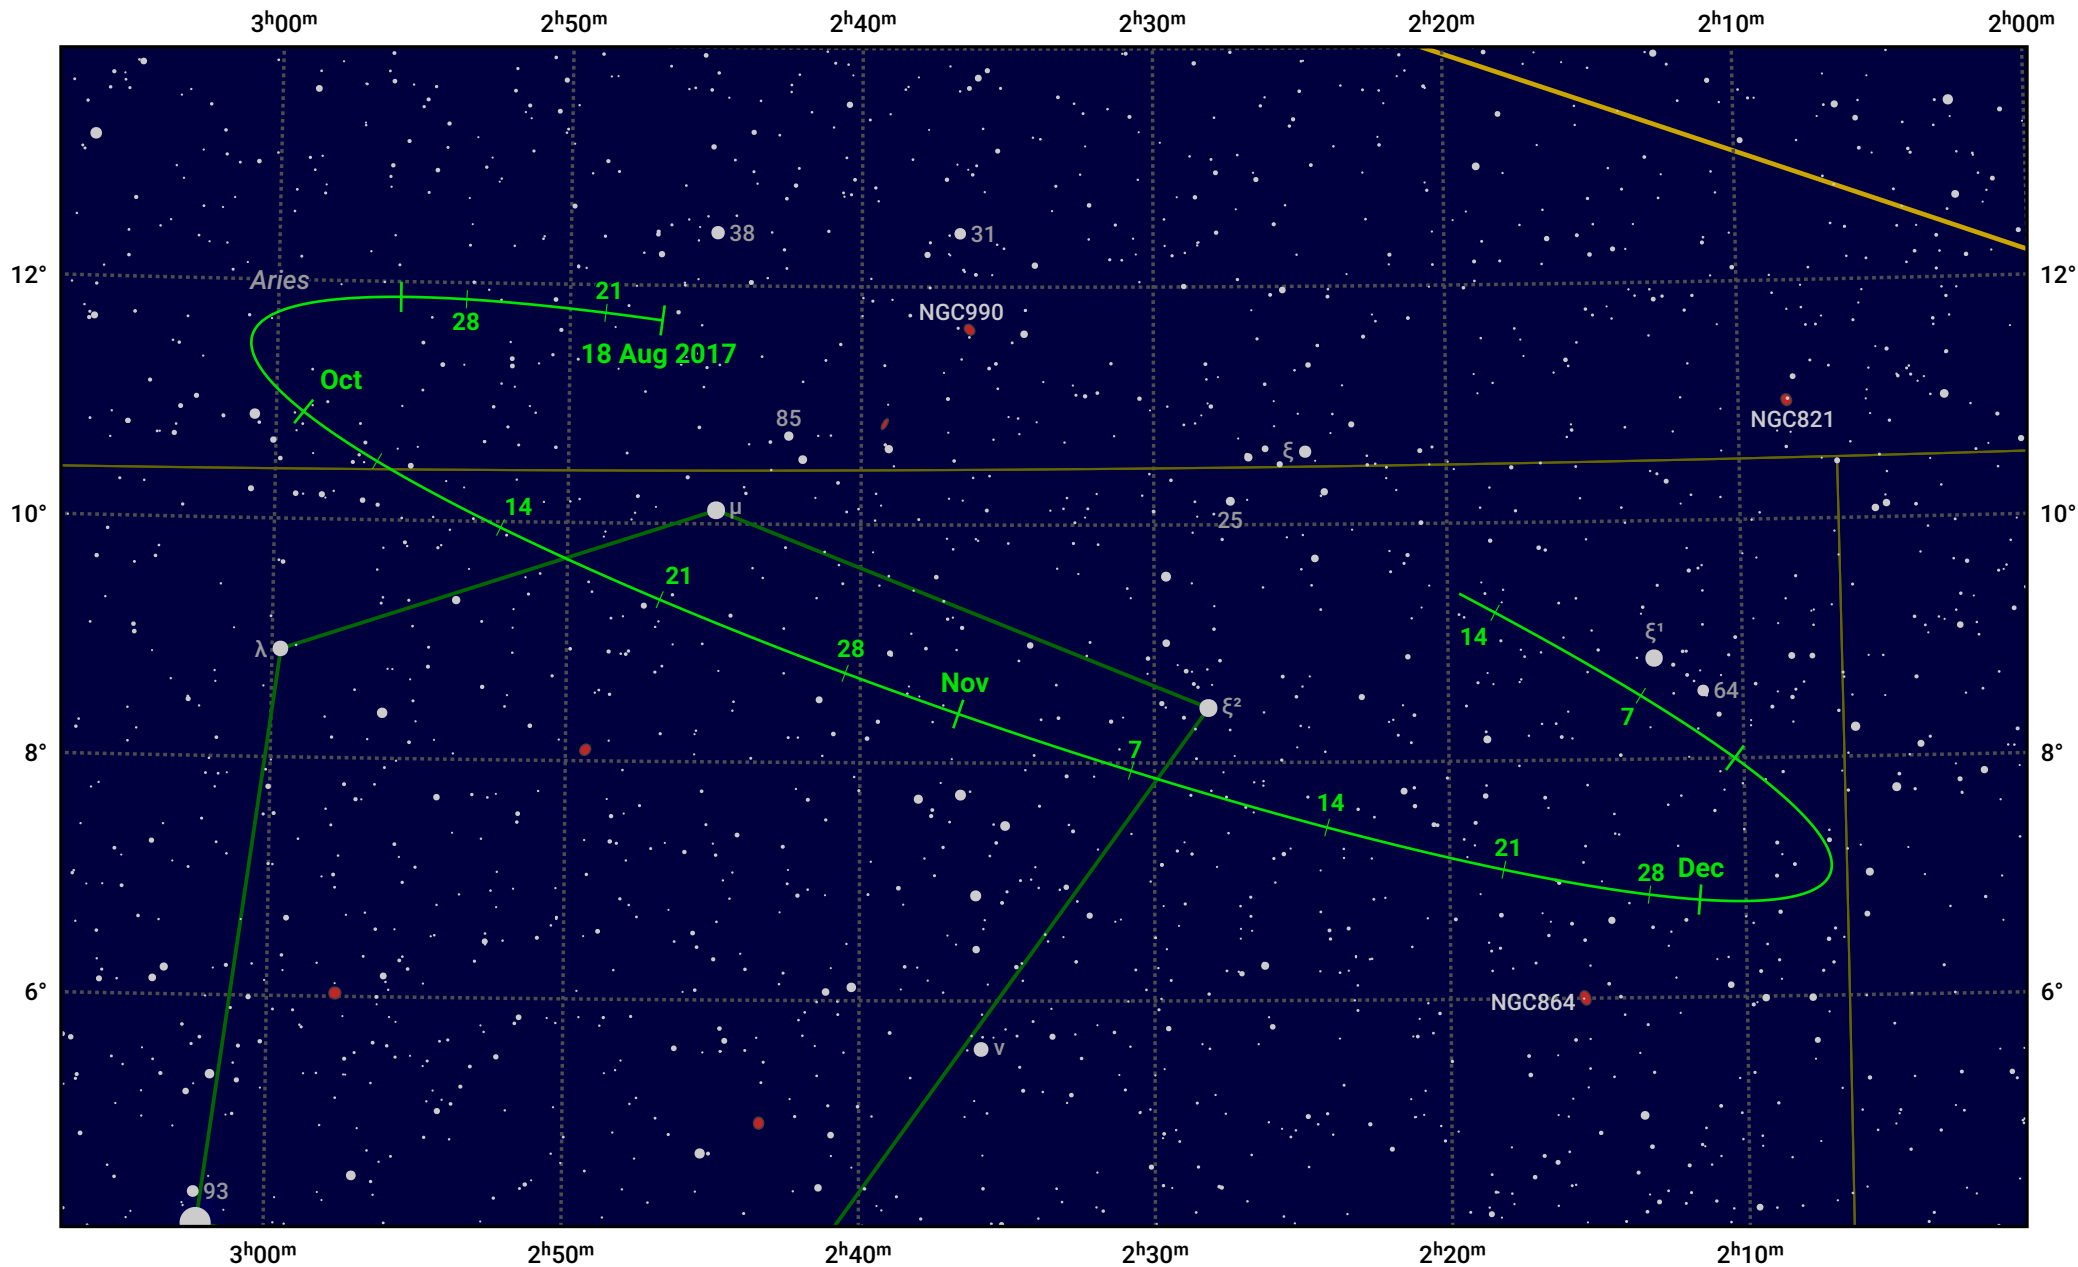

# The path of Asteroid 44 Nysa around opposition on 1 Nov 2017

© Dominic Ford 2011–2024. Date markers placed at midnight UTC. Downloaded from <https://in-the-sky.org>

Magnitude scale: 11.0 10.0 9.0 8.0 7.0 6.0 5.0 4.0 3.0 2.0

— Ecliptic Plane

- Galaxy
- Bright nebula
- Open cluster
- Globular cluster

Date	Mag	Phase
2017 Sep 1	11.0	96%
2017 Oct 1	10.3	98%
2017 Nov 1	9.4	100%
2017 Dec 1	10.0	98%
2018 Jan 1	10.6	95%