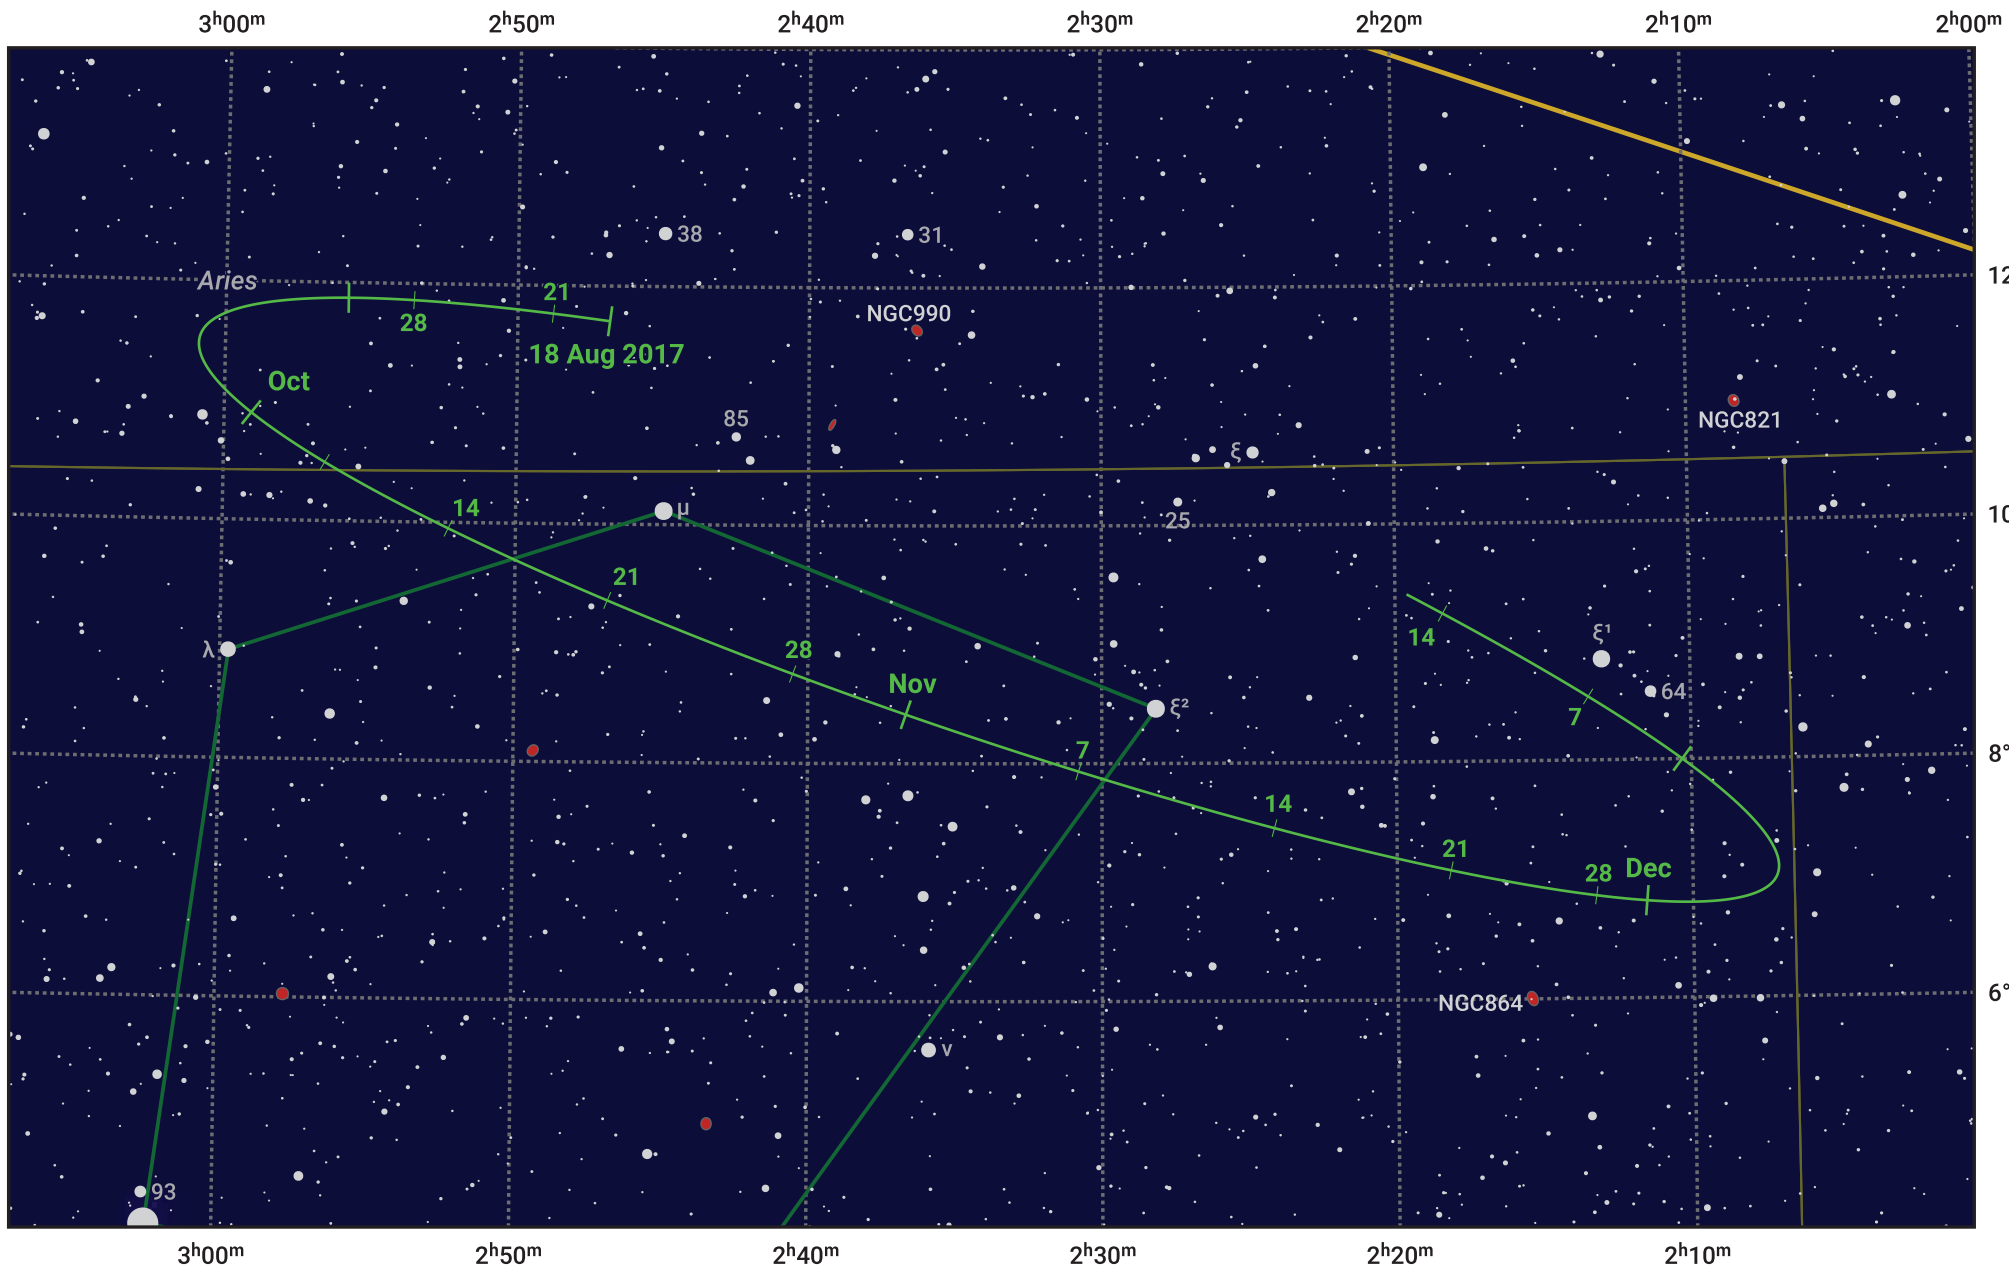

The path of Asteroid 44 Nysa around opposition on 1 Nov 2017

© Dominic Ford 2011–2024. Date markers placed at midnight UTC. Downloaded from <https://in-the-sky.org>

Magnitude scale: 11.0 10.0 9.0 8.0 7.0 6.0 5.0 4.0 3.0 2.0

— Ecliptic Plane

- Galaxy
- Bright nebula
- Open cluster
- Globular cluster

Date	Mag	Phase
2017 Sep 1	11.0	96%
2017 Oct 1	10.3	98%
2017 Nov 1	9.4	100%
2017 Dec 1	10.0	98%
2018 Jan 1	10.6	95%