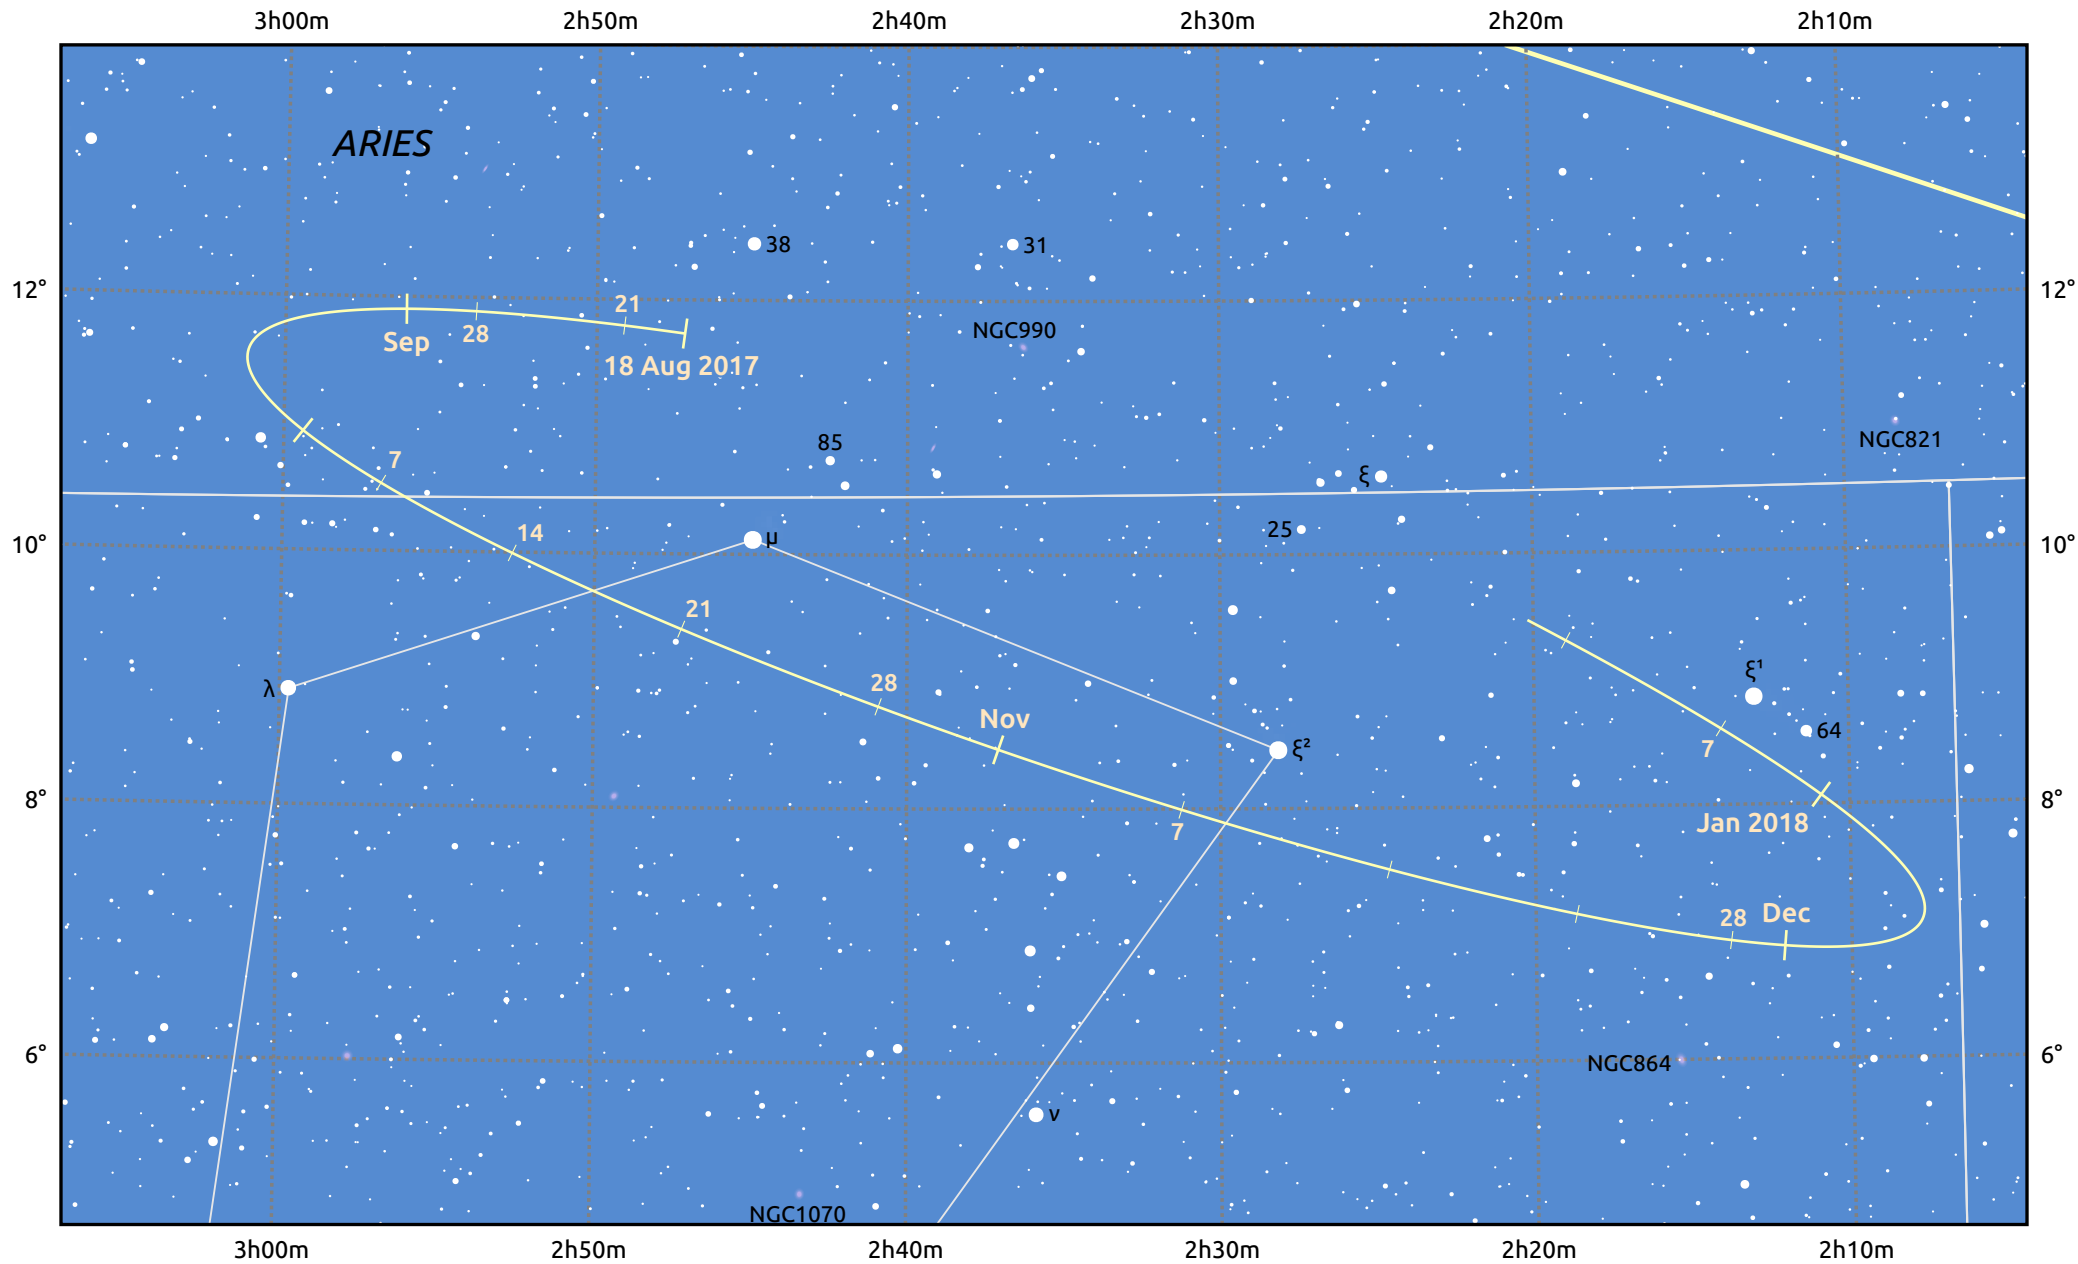

# The path of Asteroid 44 Nysa around opposition on 1 Nov 2017

© Dominic Ford 2011–2025. Date markers placed at midnight UTC. Downloaded from <https://in-the-sky.org>

Magnitude scale: 11.0 10.0 9.0 8.0 7.0 6.0 5.0 4.0

— Ecliptic Plane

- ◆ Galaxy
- Bright nebula
- Open cluster
- Globular cluster
- ◆ Planetary nebula

Date	Mag	Phase
2017 Sep 1	11.0	96%
2017 Oct 1	10.3	98%
2017 Nov 1	9.4	100%
2017 Dec 1	10.0	98%
2018 Jan 1	10.6	96%