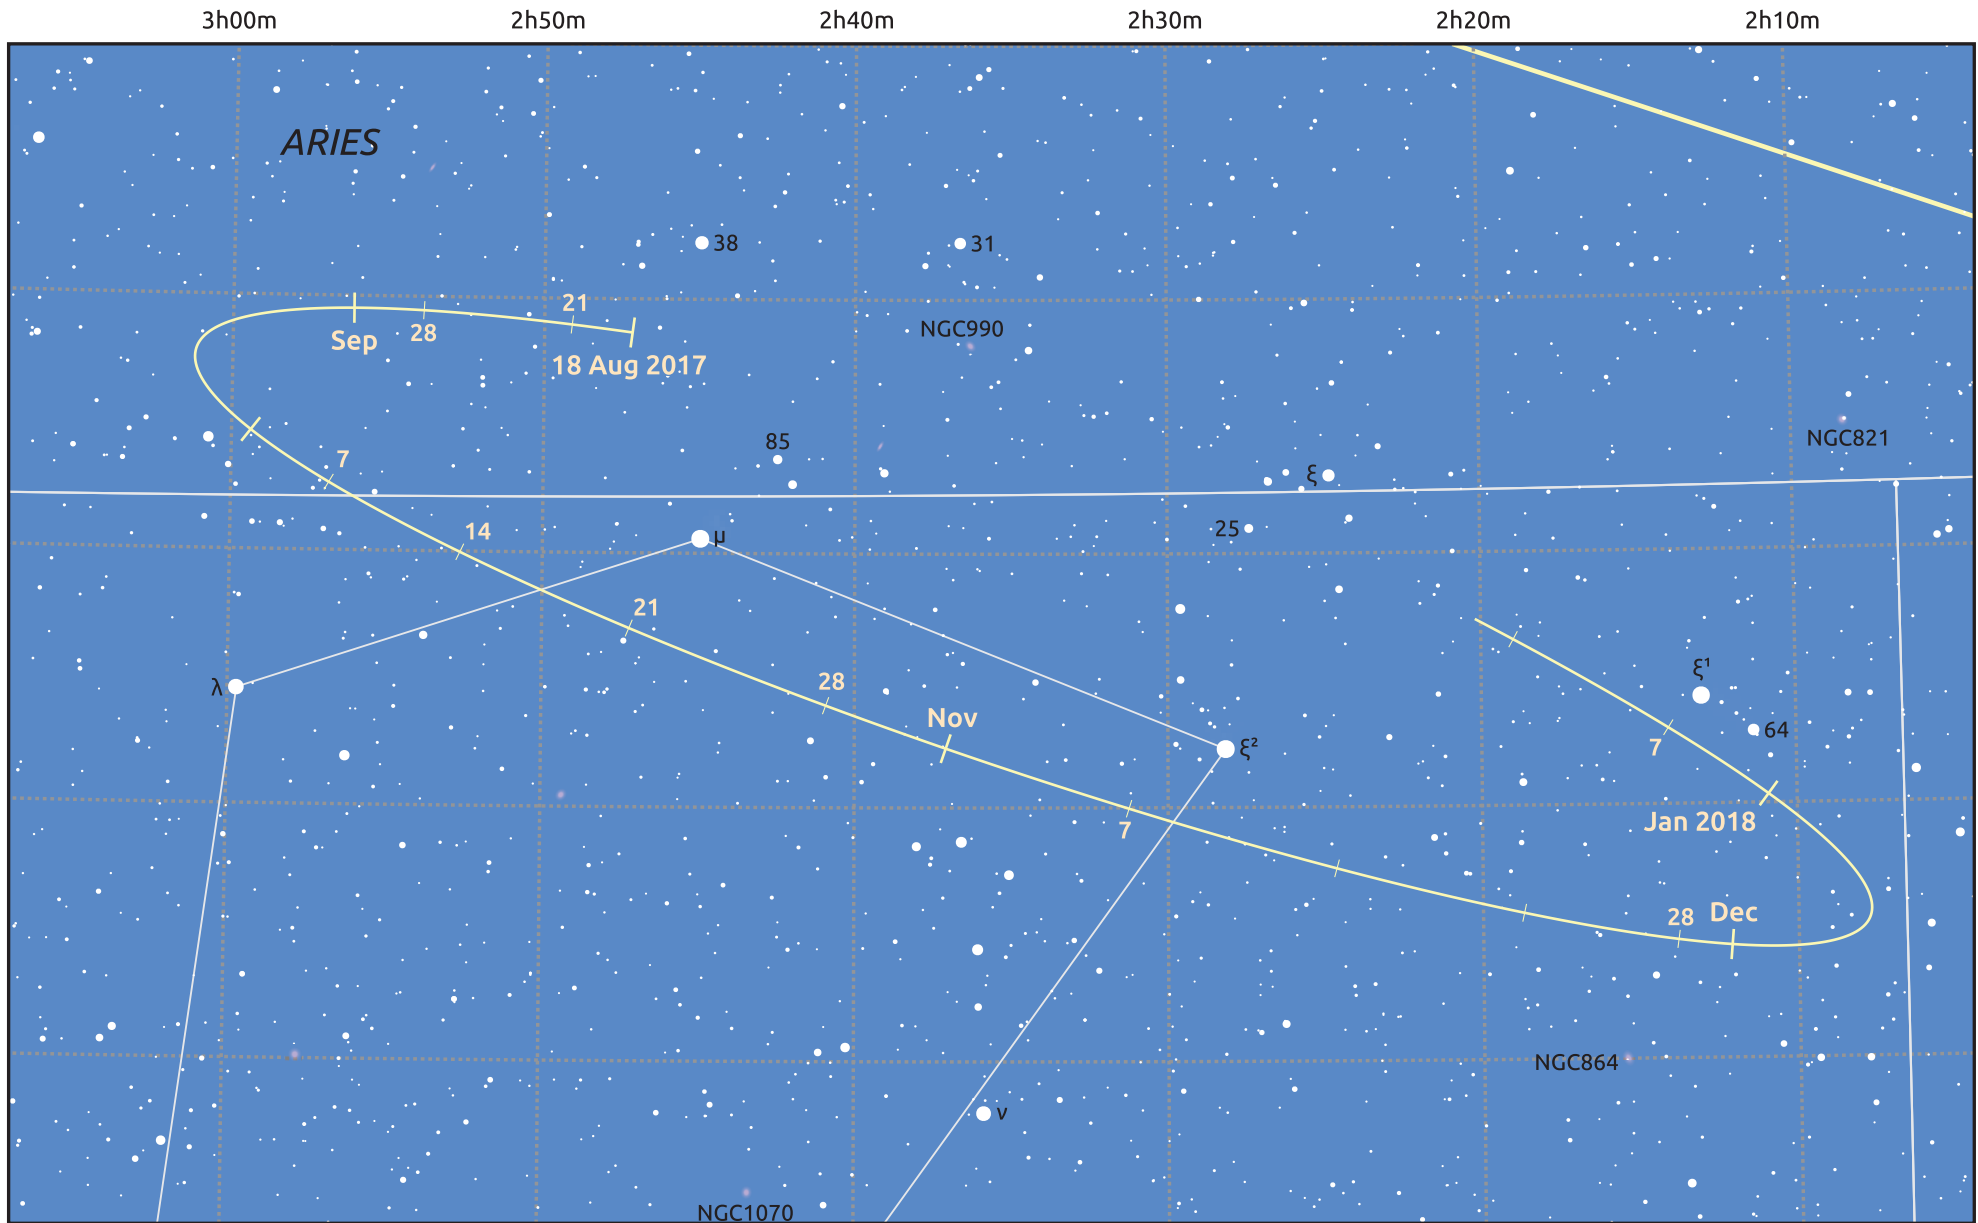

The path of Asteroid 44 Nysa around opposition on 1 Nov 2017

© Dominic Ford 2011–2025. Date markers placed at midnight UTC. Downloaded from <https://in-the-sky.org>

Magnitude scale: · 11.0 · 10.0 · 9.0 · 8.0 · 7.0 · 6.0 ● 5.0 ● 4.0

— Ecliptic Plane

Galaxy Bright nebula Open cluster Globular cluster Planetary nebula

Date	Mag	Phase
2017 Sep 1	11.0	96%
2017 Oct 1	10.3	98%
2017 Nov 1	9.4	100%
2017 Dec 1	10.0	98%
2018 Jan 1	10.6	96%