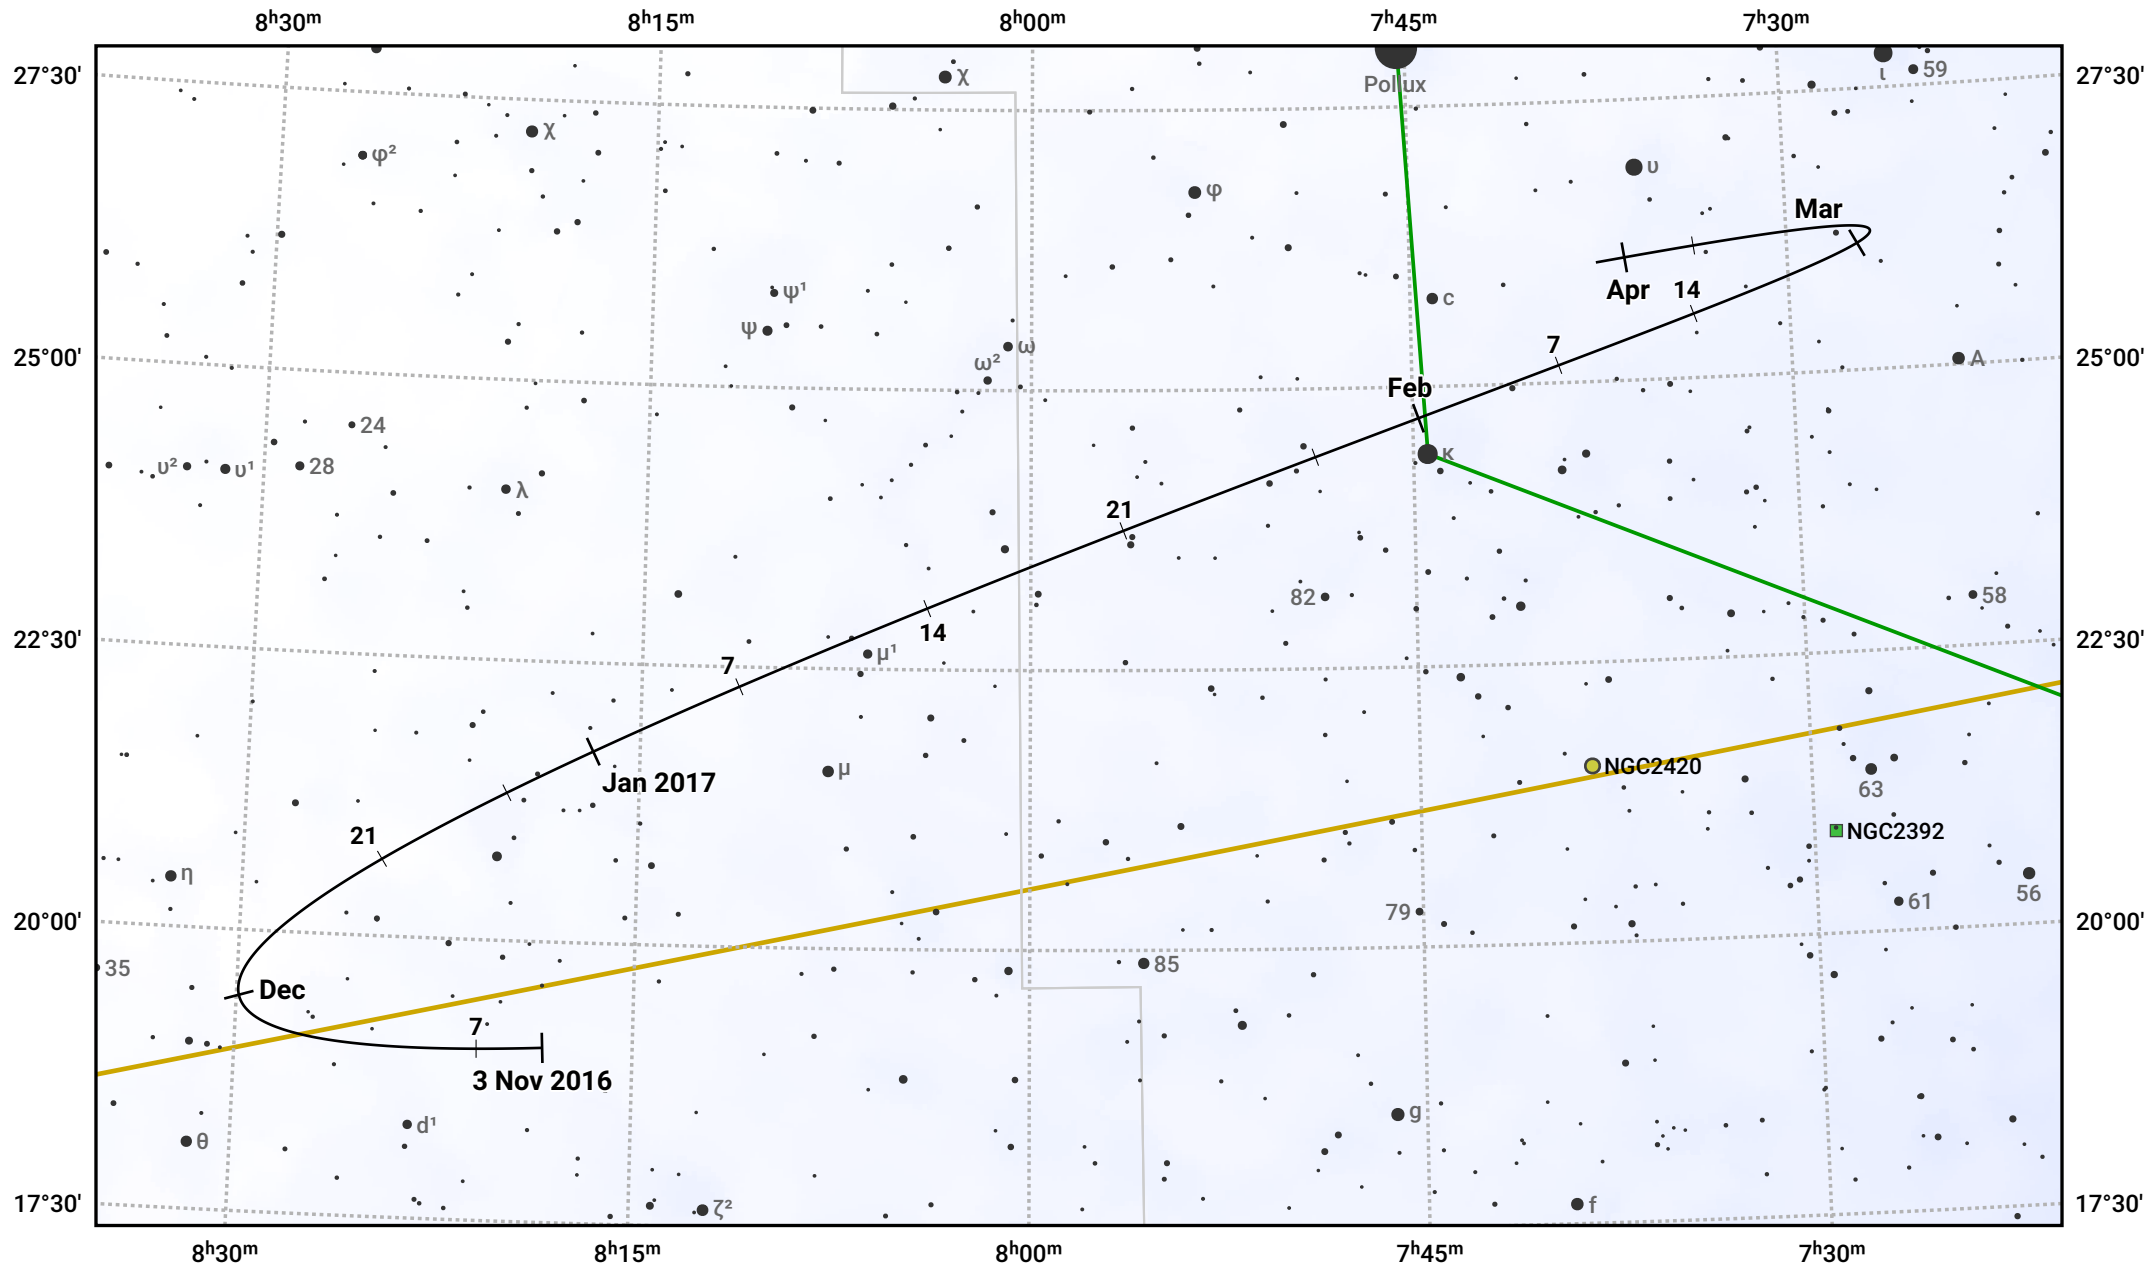

The path of Asteroid 4 Vesta around opposition on 17 Jan 2017

© Dominic Ford 2011–2024. Date markers placed at midnight UTC. Downloaded from <https://in-the-sky.org>

Magnitude scale: · 9.0 · 8.0 · 7.0 · 6.0 · 5.0 · 4.0 · 3.0 · 2.0 · 1.0

— Ecliptic Plane

● Galaxy
 ■ Bright nebula
 ● Open cluster
 ⊕ Globular cluster

Date	Mag	Phase
2016 Dec 1	7.6	97%
2016 Dec 22	7.1	99%
2017 Jan 1	6.8	100%
2017 Feb 1	6.7	100%
2017 Mar 1	7.3	98%
2017 Apr 1	7.9	96%