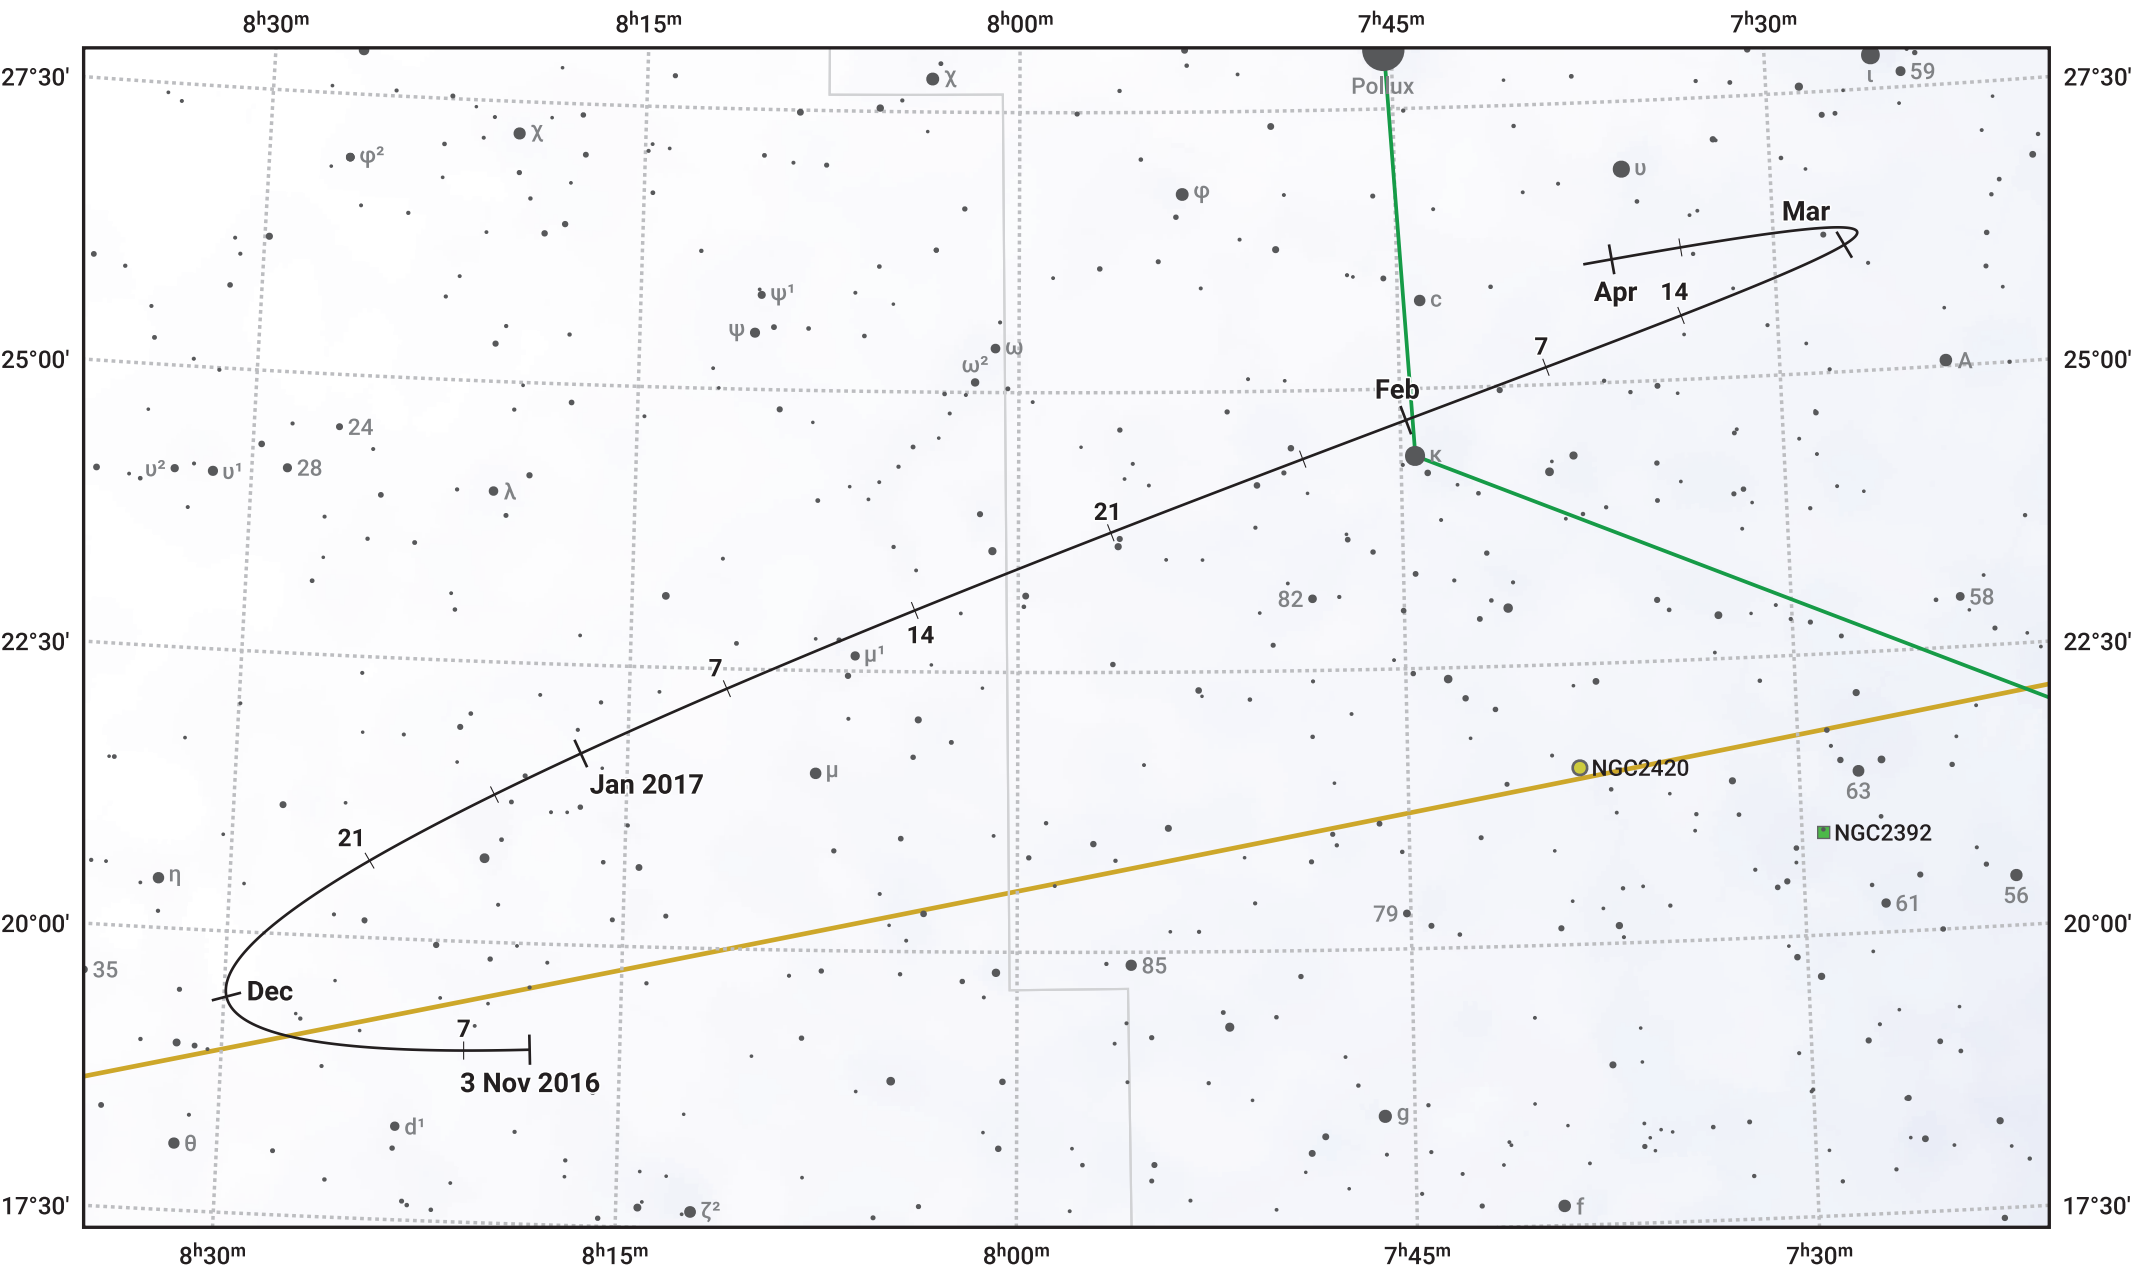

The path of Asteroid 4 Vesta around opposition on 17 Jan 2017

© Dominic Ford 2011–2024. Date markers placed at midnight UTC. Downloaded from <https://in-the-sky.org>

Magnitude scale: 9.0 8.0 7.0 6.0 5.0 4.0 3.0 2.0 1.0

— Ecliptic Plane

- Galaxy
- Bright nebula
- Open cluster
- ⊕ Globular cluster

Date	Mag	Phase
2016 Dec 1	7.6	97%
2016 Dec 22	7.1	99%
2017 Jan 1	6.8	100%
2017 Feb 1	6.7	100%
2017 Mar 1	7.3	98%
2017 Apr 1	7.9	96%