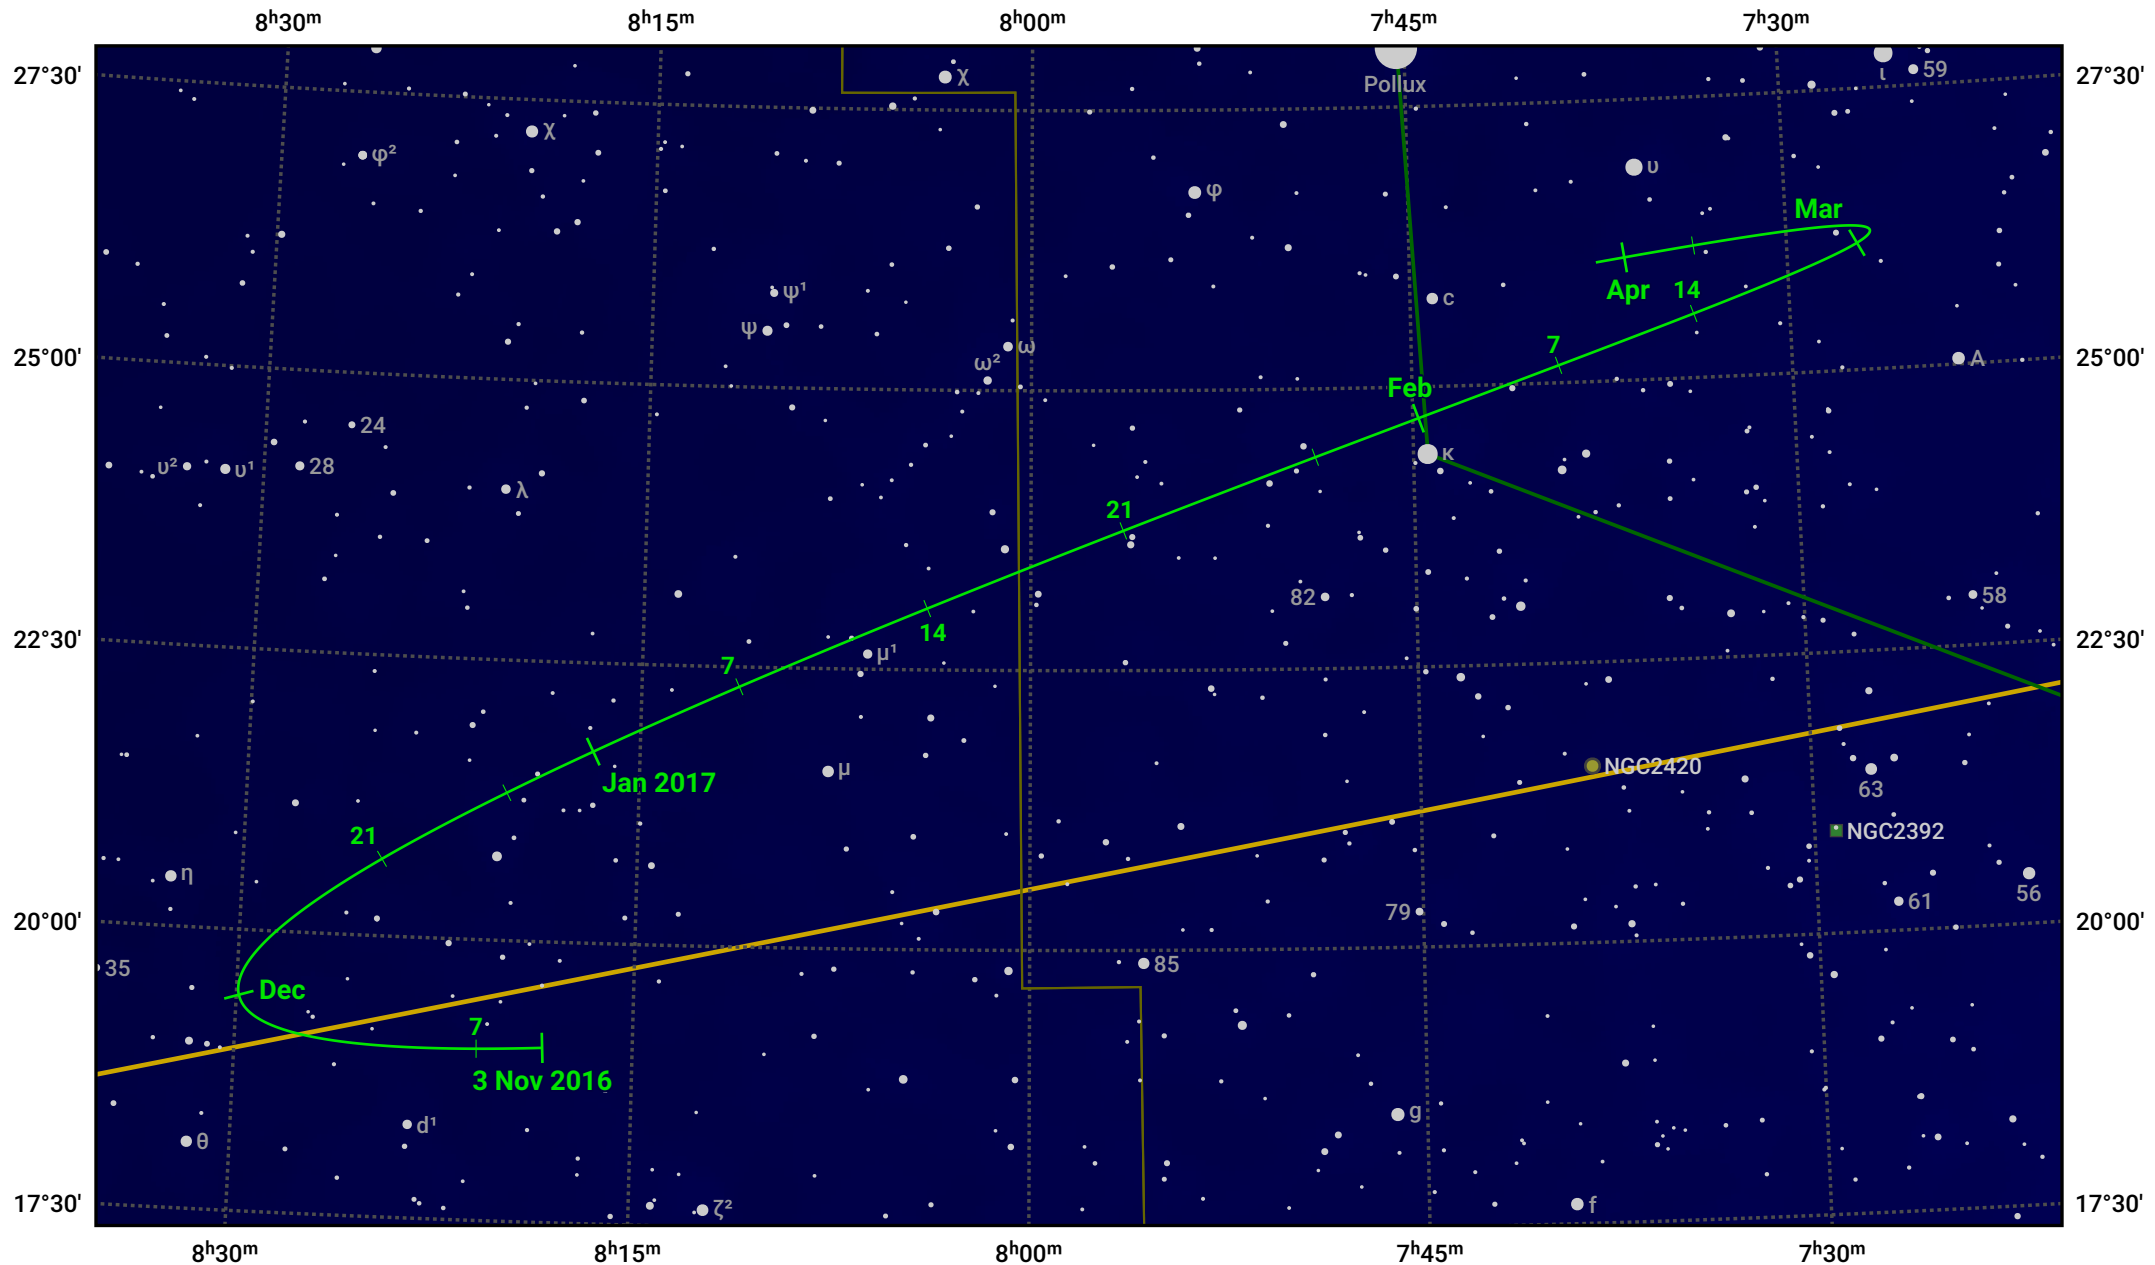

The path of Asteroid 4 Vesta around opposition on 17 Jan 2017

© Dominic Ford 2011–2024. Date markers placed at midnight UTC. Downloaded from <https://in-the-sky.org>

Magnitude scale: · 9.0 · 8.0 · 7.0 · 6.0 · 5.0 · 4.0 · 3.0 · 2.0 · 1.0

— Ecliptic Plane

● Galaxy ■ Bright nebula ● Open cluster ⊕ Globular cluster

Date	Mag	Phase
2016 Dec 1	7.6	97%
2016 Dec 22	7.1	99%
2017 Jan 1	6.8	100%
2017 Feb 1	6.7	100%
2017 Mar 1	7.3	98%
2017 Apr 1	7.9	96%