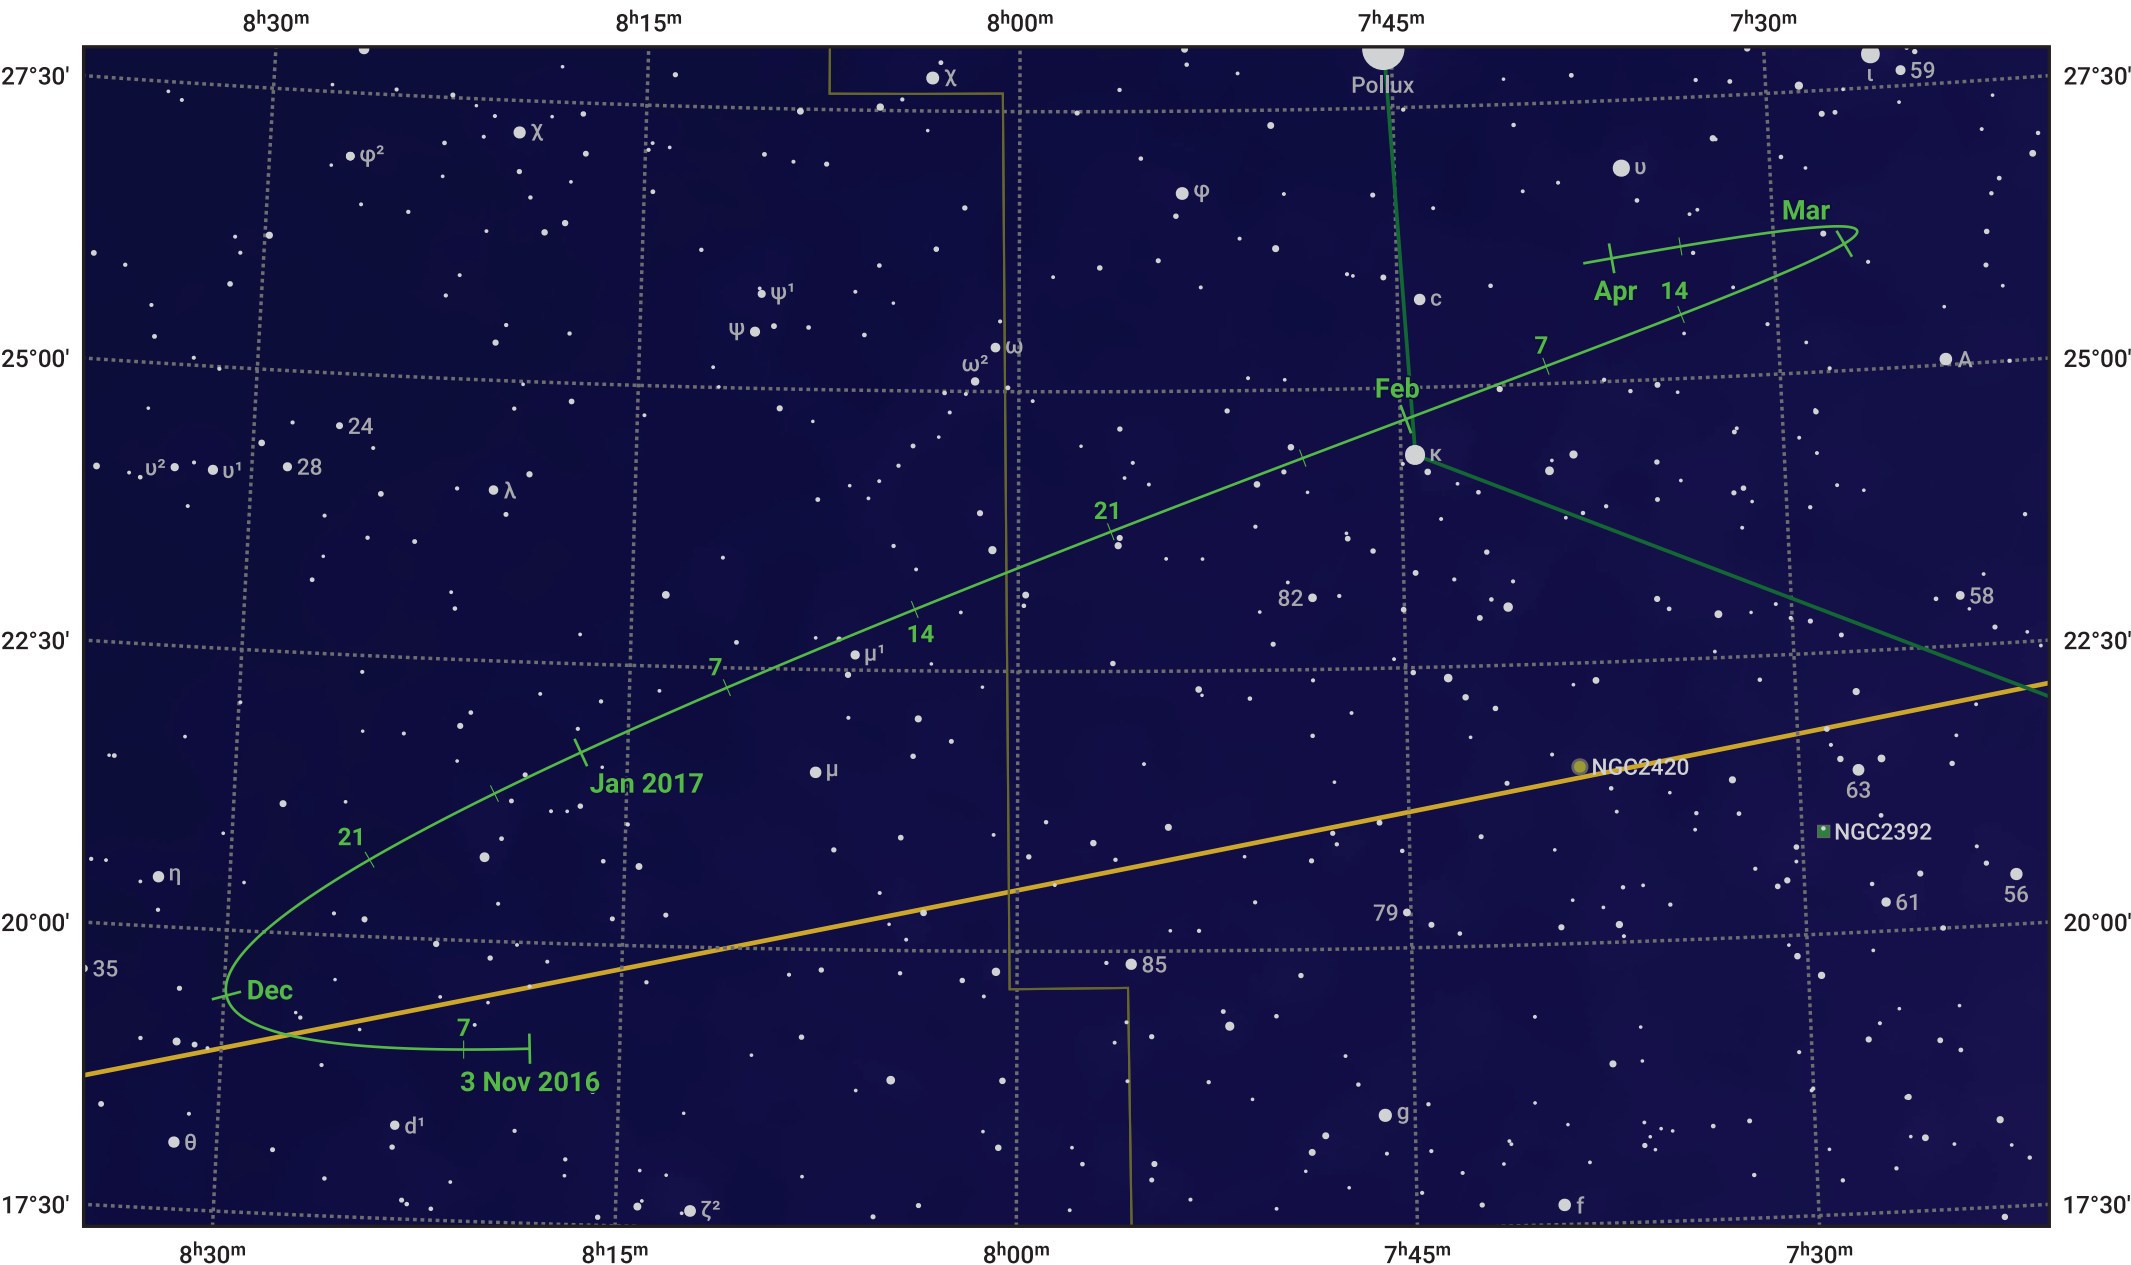

# The path of Asteroid 4 Vesta around opposition on 17 Jan 2017

© Dominic Ford 2011–2024. Date markers placed at midnight UTC. Downloaded from <https://in-the-sky.org>

Magnitude scale: 9.0 8.0 7.0 6.0 5.0 4.0 3.0 2.0 1.0

— Ecliptic Plane

- Galaxy
- Bright nebula
- Open cluster
- Globular cluster

Date	Mag	Phase
2016 Dec 1	7.6	97%
2016 Dec 22	7.1	99%
2017 Jan 1	6.8	100%
2017 Feb 1	6.7	100%
2017 Mar 1	7.3	98%
2017 Apr 1	7.9	96%